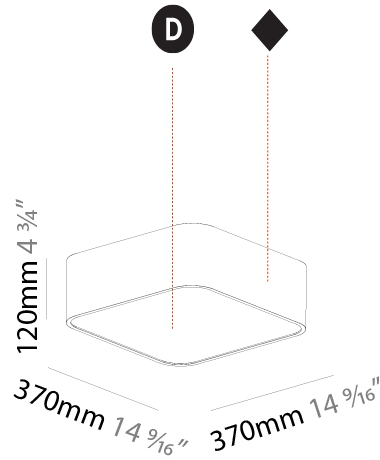

GENERAL

Series: Smoothy
Subseries: Smoothy Standard
Brand: Prolicht
Division: Architectural
Mounting Type: Surface
Mounting Location: Ceiling
Subcategory: Ambient

PHYSICAL

Shape: Square
Length (mm): 370
Length (in): 14 ⁹/₁₆
Width (mm): 370
Width (in): 14 ⁹/₁₆
Height (mm): 120
Height (in): 4 ³/₄
Light Distribution: Direct
Weight (kg): 3.458
Weight (lbs): 7.61
Diffuser: PMMA - Opal or Micro-Prism
Fixture Finish: SSR / BKV / CWI / CRY / HAB / UFT / ITA / RUA / FTG / MYG / LOD / PUS / FRO / FUP / KIA / POP / BLS / SPG / MEY / GOH / GUM / CHC / COM / ABZ / JAG / OBR / MOS / ROR
Fixture Material: Extruded Aluminum / Steel

ELECTRICAL

Lamp Type: LED (Zhaga Standard)
Input Wattage (W): 13.2
Total Output Wattage (W): 12
Dimming: Non-Dimmable
Driver Included: Yes
Driver Location: Integrated
Driver Type: Constant Current -Universal
Driver Class: Class 2
Input Voltage (V): 120 - 277
Constant Current (MA): 350
Upon Request: 0-10Vdc dimming / Phase dimming 120Vac only

LED

Color Temperature (°K): 3000 / 3500 / 4000
Max. Delivered Lumen (lm): 1380 / 1401 / 1430
CRI: >80 CRI
Efficiency (%): 0.867
Lamp Life (hrs): 50000

OPTICAL

RATINGS AND CERTIFICATIONS

Certified By: Certified for North American Standards
IP rating: IP20

PROJECT
TYPE
SPECIFIER
QUANTITY
DATE