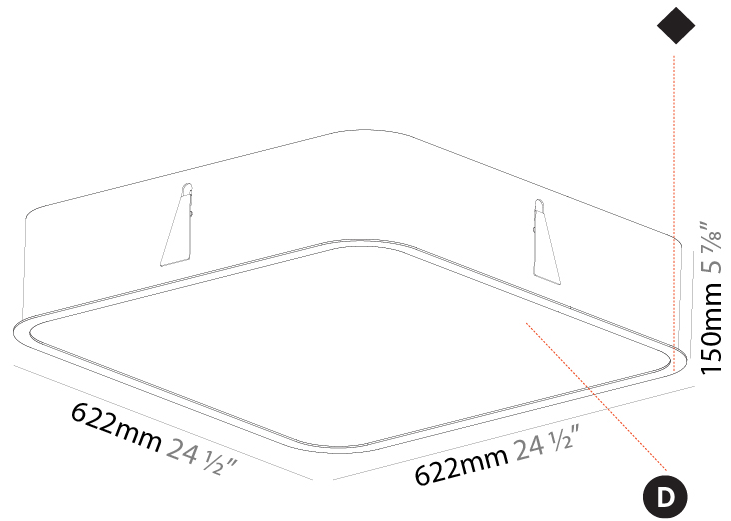

PHYSICAL

Shape: Square
Length (mm): 622
Length (in): 24 1/2
Width (mm): 622
Width (in): 24 1/2
Height (mm): 150
Height (in): 5 7/8
Ceiling Thickness (mm): 10 / 12.5 / 15 / 25
Ceiling Thickness (in): 3/8 or 1/2 or 9/16 or 1
Min. Recessing Depth (mm): 160
Min. Recessing Depth (in): 6 5/16
Light Distribution: Direct
Weight (kg): 12.317
Weight (lbs): 27.10
Diffuser: PMMA - Opal or Micro-Prism
Fixture Finish: SSR / BKV / CWI / CRY / HAB / UFT / ITA / RUA / FTG / MYG / LOD / PUS / FRO / FUP / KIA / POP / BLS / SPG / MEY / GOH / GUM / CHC / COM / ABZ / JAG / OBR / MOS / ROR
Fixture Material: Extruded Aluminum / Steel
Cut-out Measurements: 605mm / 23 13/16" x 605mm / 23 13/16"

ELECTRICAL

Lamp Type: LED (Zhaga Standard)
Input Wattage (W): 55
Total Output Wattage (W): 49.7
Dimming: Non-Dimmable
Driver Included: Yes
Driver Location: Integrated
Driver Type: Constant Current - Universal
Driver Class: Class 2
Input Voltage (V): 120 - 277
Constant Current (MA): 350
Upon Request: (Not included - see components) Integral: 0-10Vdc dimming / Phase dimming 120Vac only

LED

Color Temperature (°K): 3000 / 3500 / 4000
Max. Delivered Lumen (lm): 5520 / 5606 / 5720
Nominal Lumen (lm): 6680lm
CRI: >80 CRI
Efficiency (%): 0.827
Lamp Life (hrs): 50000

OPTICAL

RATINGS AND CERTIFICATIONS

Certified By: Certified for North American Standards
IP rating: IP20