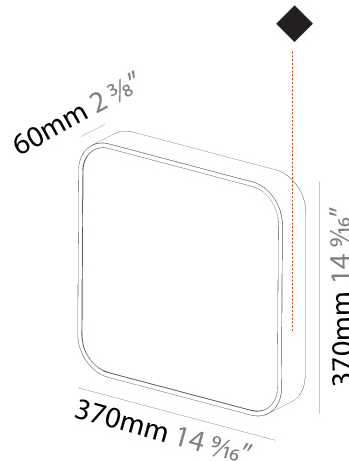

GENERAL

Series: Smoothy
Subseries: Smoothy Flat
Brand: Prolicht
Division: Architectural
Mounting Type: Surface
Mounting Location: Ceiling
Subcategory: Ambient

PHYSICAL

Shape: Square
Length (mm): 370
Length (in): 14 ⁹/₁₆
Height (mm): 370
Depth (mm): 60
Height (in): 14 ⁹/₁₆
Depth (in): 2 ³/₈
Light Distribution: Direct
Weight (kg): 3.16
Weight (lbs): 6.94
Diffuser: PMMA - Opal
Fixture Finish: SSR / BKV / CWI / CRY / HAB / UFT / ITA / RUA / FTG / MYG / LOD / PUS / FRO / FUP / KIA / POP / BLS / SPG / MEY / GOH / GUM / CHC / COM / ABZ / JAG / OBR / MOS / ROR
Fixture Material: Extruded Aluminum / Steel

ELECTRICAL

Lamp Type: LED (Zhaga Standard)
Input Wattage (W): 13.2
Total Output Wattage (W): 12
Dimming: Non-Dimmable
Driver Included: Yes
Driver Location: Integrated
Driver Type: Constant Current - Universal
Driver Class: Class 2
Input Voltage (V): 120 - 277
Constant Current (MA): 350
Upon Request: (Not included - see components) Integral: 0-10Vdc dimming / Phase dimming 120Vac only

LED

Color Temperature (°K): 3000 / 3500 / 4000
Max. Delivered Lumen (lm): 1200 / 1225 / 1250
CRI: >80 CRI
Lamp Life (hrs): 50000

OPTICAL

RATINGS AND CERTIFICATIONS

Certified By: Certified for North American Standards
IP rating: IP20

PROJECT
TYPE
SPECIFIER
QUANTITY
DATE