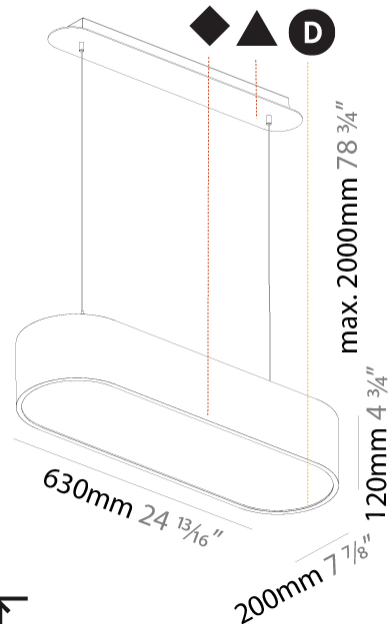

GENERAL

Series: Smoothy
Subseries: Smoothline
Partner: Prolicht
Division: Architectural
Installation: Suspension
Product Type: Pendant
Mounting Location: Ceiling
Light Distribution: Direct

PHYSICAL

Shape: Oval
Length (mm): 630
Length (in): 24 13/16
Width (mm): 200
Width (in): 7 7/8
Height (mm): 120
Height (in): 4 3/4
Max. Overall Height (mm): 2120
Max. Overall Height (in): 82 1/2
Weight (kg): 5.043
Weight (lbs): 11.40
Diffuser: PMMA - Opal or Micro-Prism
Fixture Finish: SSR / BKV / CWI / CRY / HAB / UFT / ITA / RUA / FTG / MYG / LOD / PUS / FRO / FUP / KIA / POP / BLS / SPG / MEY / GOH / CHC / COM / ABZ / JAG / OBR / MOS / ROR
Fixture Material: Extruded Aluminum / Steel
Cable Details: 2000mm / 78 3/4"

ELECTRICAL

Lamp Type: LED (Zhaga Standard)
Input Wattage (W): 21
Total Output Wattage (W): 18
Dimming: Tri-Mode (Non-Dimming and Phase Dimming (120Vac only) and 0-10V Dimming)
Driver Included: Yes
Driver Location: Integrated
Driver Type: Constant Current - Universal
Driver Class: Class 2
Input Voltage (V): 120 - 277
Constant Current (MA): 500

LED

Number of LEDs: 6 x 3W
Color Temperature (°K): 3000 / 4000
Max. Delivered Lumen (lm): 1530 / 1680
Lamp Life (hrs): 50000
Upon Request: Other CCT available

OPTICAL

RATINGS AND CERTIFICATIONS

Certified By: Certified for North American Standards
IP rating: IP20