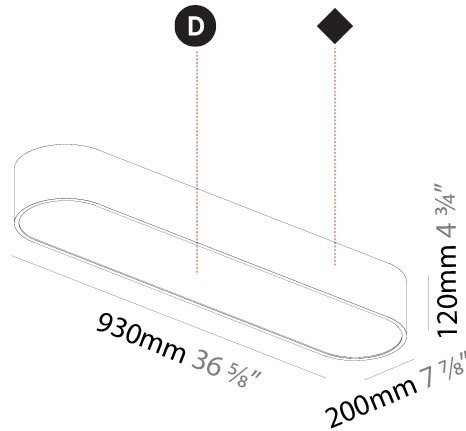

GENERAL

Series: Smoothy
Subseries: Smoothline
Partner: Prolicht
Division: Architectural
Installation: Surface
Product Type: Ceiling Surface
Mounting Location: Ceiling
Light Distribution: Direct

PHYSICAL

Shape: Oval
Length (mm): 930
Length (in): 36 5/8
Width (mm): 200
Width (in): 7 7/8
Height (mm): 120
Height (in): 4 3/4
Weight (kg): 5.108
Weight (lbs): 11.24
Diffuser: PMMA - Opal or Micro-Prism
Fixture Finish: SSR / BKV / CWI / CRY / HAB / UFT / ITA / RUA / FTG / MYG / LOD / PUS / FRO / FUP / KIA / POP / BLS / SPG / MEY / GOH / CHC / COM / ABZ / JAG / OBR / MOS / ROR
Fixture Material: Extruded Aluminum / Steel

ELECTRICAL

Lamp Type: LED (Zhaga Standard)
Input Wattage (W): 31.5
Total Output Wattage (W): 27
Dimming: Tri-Mode (Non-Dimming and Phase Dimming (120Vac only) and 0-10V Dimming)
Driver Included: Yes
Driver Location: Integrated
Driver Type: Constant Current - Universal
Driver Class: Class 2
Input Voltage (V): 120 - 277
Constant Current (MA): 500

LED

Color Temperature (°K): 3000 / 4000
Max. Delivered Lumen (lm): 2190 / 2410
CRI: >80 CRI
Lamp Life (hrs): 50000
Upon Request: Other CCT available

OPTICAL

RATINGS AND CERTIFICATIONS

Certified By: Certified for North American Standards
IP rating: IP20