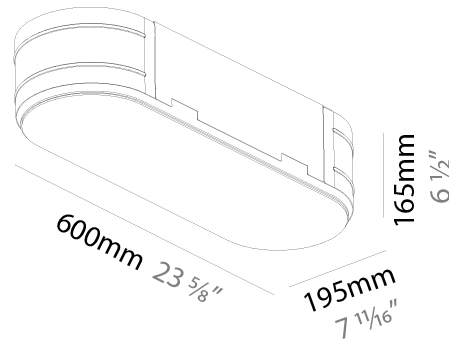

OPTICAL

RATINGS AND CERTIFICATIONS

Certified By: Certified for North American Standards
 IP rating: IP20

PROJECT
TYPE
SPECIFIER
QUANTITY
DATE

635mm x 230mm
25" x 9 1/16"

10 | 12 1/2 | 15 | 25 | 30mm
3/8" | 1/2" | 9/16" | 1" | 3/16"