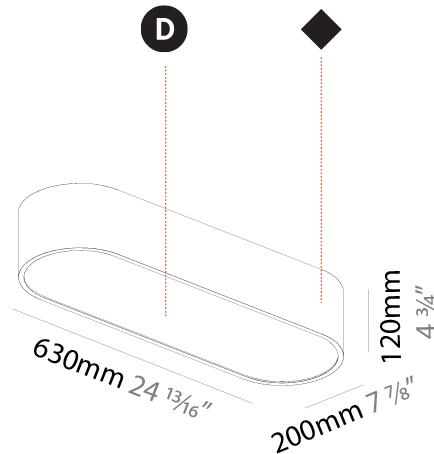

1. To build a product code in our configurator select the specify button on the base model # product page
2. To build a manual product code on this datasheet choose from the options listed below in blue font and add the suffix to the base model #

GENERAL

Series: Smoothy
Subseries: Smoothline
Brand: Prolicht
Division: Architectural
Mounting Type: Surface
Mounting Location: Ceiling
Subcategory: Ambient

PHYSICAL

Shape: Oval
Length (mm): 630
Length (in): 24 ¹³/₁₆
Width (mm): 200
Width (in): 7 ⁷/₈
Height (mm): 120
Height (in): 4 ³/₄
Light Distribution: Direct
Weight (kg): 3.403
Weight (lbs): 7.49
Diffuser: PMMA - Opal or Micro-Prism
Fixture Finish: SSR / BKV / CWI / CRY / HAB / UFT / ITA / RUA / FTG / MYG / LOD / PUS / FRO / FUP / KIA / POP / BLS / SPG / MEY / GOH / GUM / CHC / COM / ABZ / JAG / OBR / MOS / ROR
Fixture Material: Extruded Aluminum / Steel

ELECTRICAL

Lamp Type: LED (Zhaga Standard)
Input Wattage (W): 21
Total Output Wattage (W): 18
Dimming: Tri-Mode (Non-Dimming and Phase Dimming (120Vac only) and 0-10V Dimming)
Driver Included: Yes
Driver Location: Integrated
Driver Type: Constant Current - Universal
Driver Class: Class 2
Input Voltage (V): 120 - 277
Constant Current (MA): 500

LED

Color Temperature (°K): 3000 / 3500 / 4000
Max. Delivered Lumen (lm): 1460 / 1568 / 1600
CRI: >80 CRI
Lamp Life (hrs): 50000

OPTICAL

RATINGS AND CERTIFICATIONS

Certified By: Certified for North American Standards
IP rating: IP20