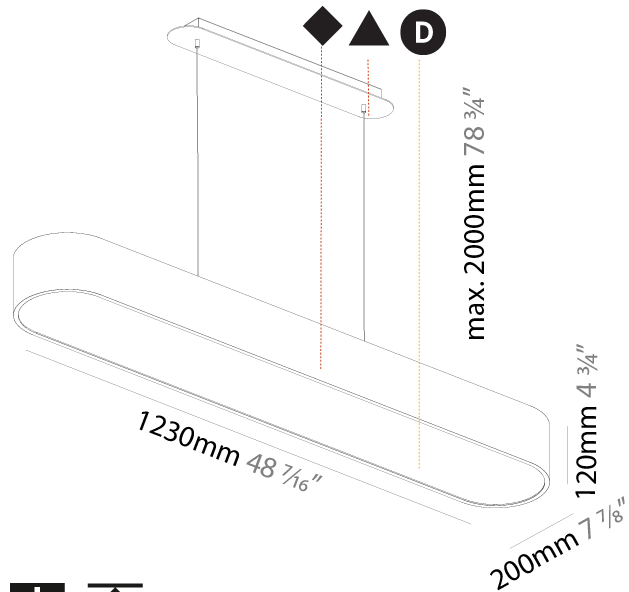

GENERAL

Series: Smoothy
Subseries: Smoothline
Brand: Prolicht
Division: Architectural
Mounting Type: Suspension
Mounting Location: Ceiling
Subcategory: Profile

PHYSICAL

Shape: Oblong
Length (mm): 1230
Length (in): 48 7/16
Width (mm): 200
Width (in): 7 7/8
Height (mm): 120
Height (in): 4 3/4
Max. Overall Height (mm): 2120
Max. Overall Height (in): 82 1/2
Light Distribution: Direct
Weight (kg): 8.855
Weight (lbs): 19.48
Diffuser: PMMA - Opal or Micro-Prism
Fixture Finish: SSR / BKV / CWI / CRY / HAB / UFT / ITA / RUA / FTG / MYG / LOD / PUS / FRO / FUP / KIA / POP / BLS / SPG / MEY / GOH / GUM / CHC / COM / ABZ / JAG / OBR / MOS / ROR
Fixture Material: Extruded Aluminum / Steel
Cable Details: 2000mm / 78 3/4"

ELECTRICAL

Lamp Type: LED (Zhaga Standard)
Input Wattage (W): 42
Total Output Wattage (W): 38
Dimming: Tri-Mode (Non-Dimming and Phase Dimming (120Vac only) and 0-10V Dimming)
Driver Included: Yes
Driver Location: Integrated
Driver Type: Constant Current - Universal
Driver Class: Class 1
Input Voltage (V): 120 - 277
Constant Current (MA): 500

LED

Number of LEDs: 12
Color Temperature (°K): 3000 / 3500 / 4000
Max. Delivered Lumen (lm): 2920 / 3146 / 3210
CRI: >80 CRI
Lamp Life (hrs): 50000

OPTICAL

RATINGS AND CERTIFICATIONS

Certified By: Certified for North American Standards
IP rating: IP20