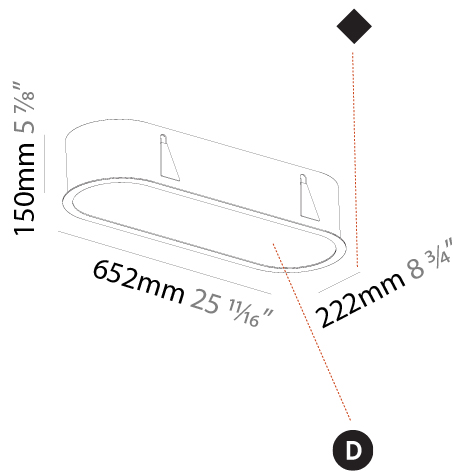

GENERAL

Series: Smoothy
Subseries: Smoothline
Brand: Prolicht
Division: Architectural
Mounting Type: Recessed
Mounting Location: Ceiling
Subcategory: Ambient

PHYSICAL

Shape: Oval
Length (mm): 652
Length (in): 25 11/16
Width (mm): 222
Width (in): 8 3/4
Depth (mm): 150
Depth (in): 5 7/8
Ceiling Thickness (mm): 10 / 12.5 / 15 / 25
Ceiling Thickness (in): 3/8 or 1/2 or 9/16 or 1
Min. Recessing Depth (mm): 160
Min. Recessing Depth (in): 6 5/16
Light Distribution: Direct
Weight (kg): 4.033
Weight (lbs): 8.87
Diffuser: PMMA - Opal or Micro-Prism
Fixture Finish: SSR / BKV / CWI / CRY / HAB / UFT / ITA / RUA / FTG / MYG / LOD / PUS / FRO / FUP / KIA / POP / BLS / SPG / MEY / GOH / GUM / CHC / COM / ABZ / JAG / OBR / MOS / ROR
Fixture Material: Extruded Aluminum / Steel
Cut-out Measurements: 635mm / 25" x 205mm / 8 1/16"

ELECTRICAL

Lamp Type: LED (Zhaga Standard)
Input Wattage (W): 21
Total Output Wattage (W): 18
Dimming: Tri-Mode (Non-Dimming and Phase Dimming (120Vac only) and 0-10V Dimming)
Driver Included: Yes
Driver Location: Integrated
Driver Type: Constant Current - Universal
Driver Class: Class 2
Input Voltage (V): 120 - 277
Constant Current (MA): 500

LED

Color Temperature (°K): 3000 / 3500 / 4000
Max. Delivered Lumen (lm): 1430 / 1539 / 1570
CRI: >80 CRI
Lamp Life (hrs): 50000

OPTICAL

RATINGS AND CERTIFICATIONS

Certified By: Certified for North American Standards
IP rating: IP20

PROJECT
TYPE
SPECIFIER
QUANTITY
DATE

635mm x 205mm
25" x 8 1/16"

10 - 25mm
3/8" - 1"

160mm
6 5/16"