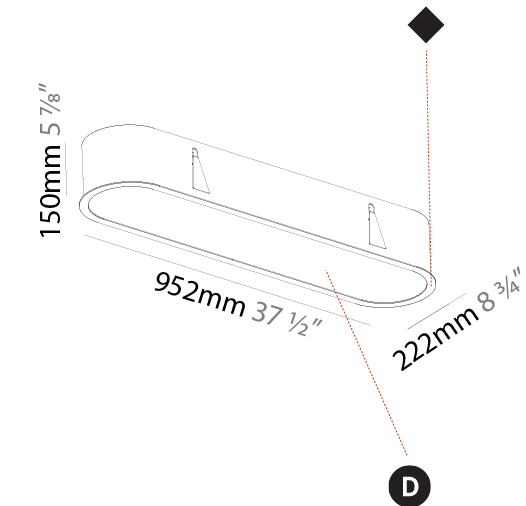

GENERAL

Series: Smoothy
Subseries: Smoothline
Brand: Prolicht
Division: Architectural
Mounting Type: Recessed
Mounting Location: Ceiling
Subcategory: Ambient

PHYSICAL

Shape: Oval
Length (mm): 952
Length (in): 37 1/2
Width (mm): 222
Width (in): 8 3/4
Depth (mm): 150
Depth (in): 5 7/8
Ceiling Thickness (mm): 10 / 12.5 / 15 / 25
Ceiling Thickness (in): 3/8 or 1/2 or 9/16 or 1
Min. Recessing Depth (mm): 160
Min. Recessing Depth (in): 6 5/16
Light Distribution: Direct
Weight (kg): 5.93
Weight (lbs): 13.05
Diffuser: PMMA - Opal or Micro-Prism
Fixture Finish: SSR / BKV / CWI / CRY / HAB / UFT / ITA / RUA / FTG / MYG / LOD / PUS / FRO / FUP / KIA / POP / BLS / SPG / MEY / GOH / GUM / CHC / COM / ABZ / JAG / OBR / MOS / ROR
Fixture Material: Extruded Aluminum / Steel
Cut-out Measurements: 935mm / 36 13/16" x 205mm / 8 1/16"

ELECTRICAL

Lamp Type: LED (Zhaga Standard)
Input Wattage (W): 31.9
Total Output Wattage (W): 27
Dimming: Tri-Mode (Non-Dimming and Phase Dimming (120Vac only) and 0-10V Dimming)
Driver Included: Yes
Driver Location: Integrated
Driver Type: Constant Current - Universal
Driver Class: Class 2
Input Voltage (V): 120 - 277
Constant Current (MA): 500

LED

Color Temperature (°K): 3000 / 3500 / 4000
Max. Delivered Lumen (lm): 2140 / 2303 / 2350
CRI: >80 CRI
Lamp Life (hrs): 50000

OPTICAL

RATINGS AND CERTIFICATIONS

Certified By: Certified for North American Standards
IP rating: IP20

PROJECT
TYPE
SPECIFIER
QUANTITY
DATE

935mm x 205mm
36 13/16" x 8 1/16"

10 - 25mm
3/8" - 1"

160mm
6 5/16"