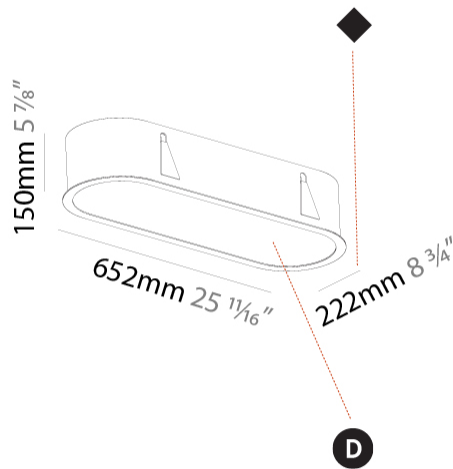

#### PHYSICAL

Shape: Oval
Length (mm): 652
Length (in): 25 11/16
Width (mm): 222
Width (in): 8 3/4
Depth (mm): 150
Depth (in): 5 7/8
Ceiling Thickness (mm): 10 / 12.5 / 15 / 25
Ceiling Thickness (in): 3/8 or 1/2 or 9/16 or 1
Min. Recessing Depth (mm): 160
Min. Recessing Depth (in): 6 5/16
Light Distribution: Direct
Weight (kg): 4.033
Weight (lbs): 8.87
Diffuser: PMMA - Opal or Micro-Prism
Fixture Finish: SSR / BKV / CWI / CRY / HAB / UFT / ITA / RUA / FTG / MYG / LOD / PUS / FRO / FUP / KIA / POP / BLS / SPG / MEY / GOH / GUM / CHC / COM / ABZ / JAG / OBR / MOS / ROR
Fixture Material: Extruded Aluminum / Steel
Cut-out Measurements: 635mm / 25" x 205mm / 8 1/16"

#### RATINGS AND CERTIFICATIONS

Certified By: Certified for North American Standards
IP rating: IP20

635mm x 205mm  
25" x 8 1/16"

10 - 25mm  
3/8" - 1"

160mm  
6 5/16"

#### PHYSICAL

Shape: Oval  
 Length (mm): 952  
 Length (in): 37 1/2  
 Width (mm): 222  
 Width (in): 8 3/4  
 Depth (mm): 150  
 Depth (in): 5 7/8  
 Ceiling Thickness (mm): 10 / 12.5 / 15 / 25  
 Ceiling Thickness (in): 3/8 or 1/2 or 9/16 or 1  
 Min. Recessing Depth (mm): 160  
 Min. Recessing Depth (in): 6 5/16  
 Light Distribution: Direct  
 Weight (kg): 5.93  
 Weight (lbs): 13.05  
 Diffuser: PMMA - Opal or Micro-Prism  
 Fixture Finish: SSR / BKV / CWI / CRY / HAB / UFT / ITA / RUA / FTG / MYG / LOD / PUS / FRO / FUP / KIA / POP / BLS / SPG / MEY / GOH / GUM / CHC / COM / ABZ / JAG / OBR / MOS / ROR  
 Fixture Material: Extruded Aluminum / Steel  
 Cut-out Measurements: 935mm / 36 13/16" x 205mm / 8 1/16"