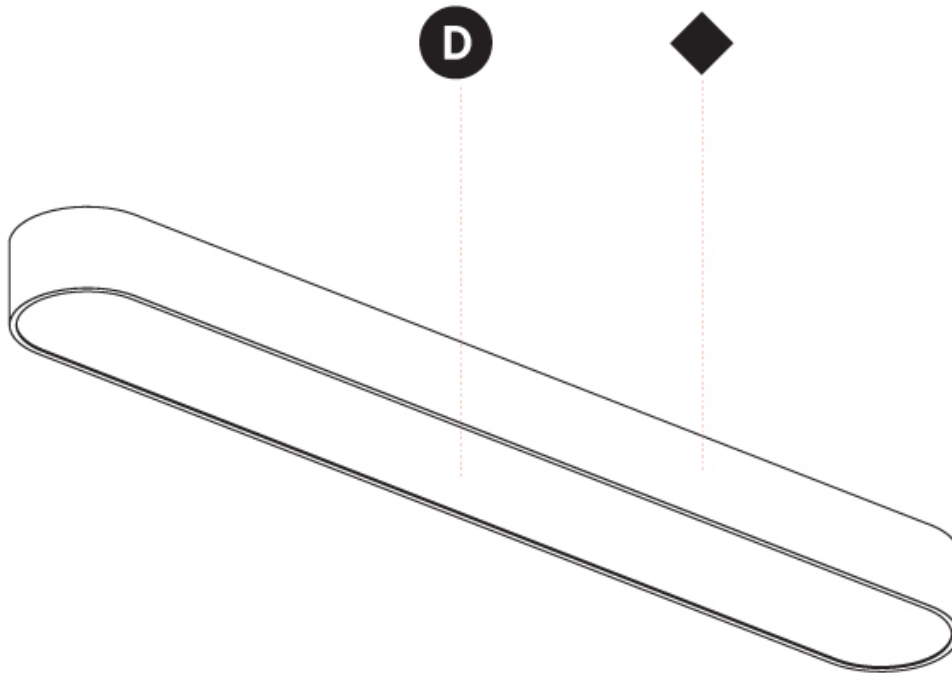

A32972-

PROJECT	_____
TYPE	_____
SPECIFIER	_____
QUANTITY	_____
DATE	_____