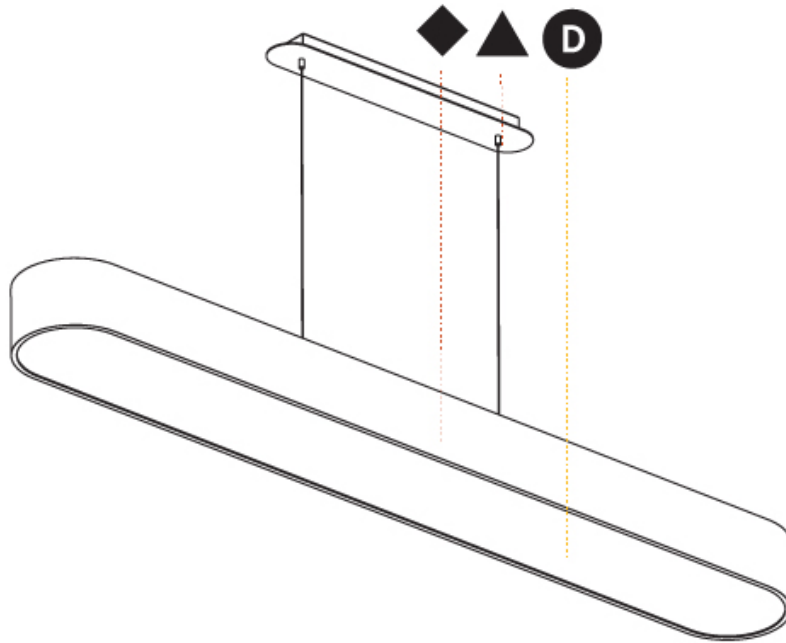

SMOOTHLINE SUSPENSION

A30275-

PROJECT	_____
TYPE	_____
SPECIFIER	_____
QUANTITY	_____
DATE	_____