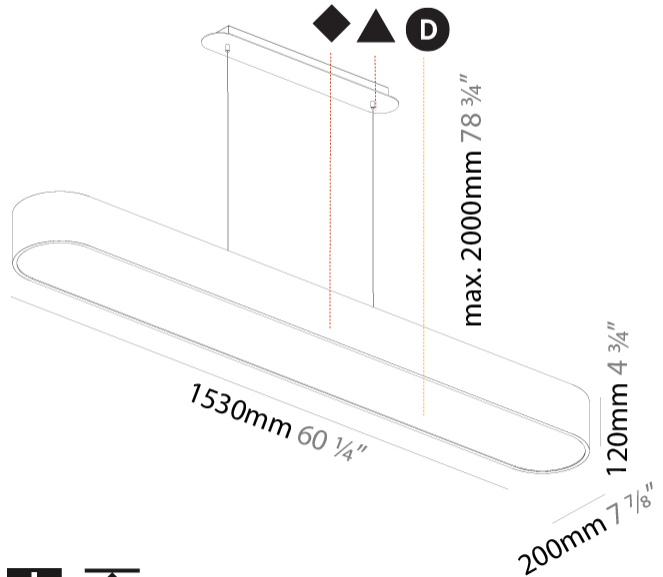

GENERAL

Series: Smoothy
Subseries: Smoothline
Brand: Prolicht
Division: Architectural
Mounting Type: Suspension
Mounting Location: Ceiling
Subcategory: Profile

PHYSICAL

Shape: Oblong
Length (mm): 1530
Length (in): 60 1/4
Width (mm): 200
Width (in): 7 7/8
Height (mm): 120
Height (in): 4 3/4
Max. Overall Height (mm): 2120
Max. Overall Height (in): 82 1/2
Light Distribution: Direct
Weight (kg): 10.765
Weight (lbs): 23.73
Diffuser: PMMA - Opal or Micro-Prism
Fixture Finish: SSR / BKV / CWI / CRY / HAB / UFT / ITA / RUA / FTG / MYG / LOD / PUS / FRO / FUP / KIA / POP / BLS / SPG / MEY / GOH / GUM / CHC / COM / ABZ / JAG / OBR / MOS / ROR
Fixture Material: Extruded Aluminum / Steel
Cable Details: 2000mm / 78 3/4"

ELECTRICAL

Lamp Type: LED (Zhaga Standard)
Input Wattage (W): 52.5
Total Output Wattage (W): 45
Dimming: Tri-Mode (Non-Dimming and Phase Dimming (120Vac only) and 0-10V Dimming)
Driver Included: Yes
Driver Location: Integrated
Driver Type: Constant Current - Universal
Driver Class: Class 2
Input Voltage (V): 120 - 277
Constant Current (MA): 500

LED

Number of LEDs: 15
Color Temperature (°K): 3000 / 3500 / 4000
Max. Delivered Lumen (lm): 3650 / 3930 / 4010
CRI: >80 CRI
Lamp Life (hrs): 50000

OPTICAL

RATINGS AND CERTIFICATIONS

Certified By: Certified for North American Standards
IP rating: IP20