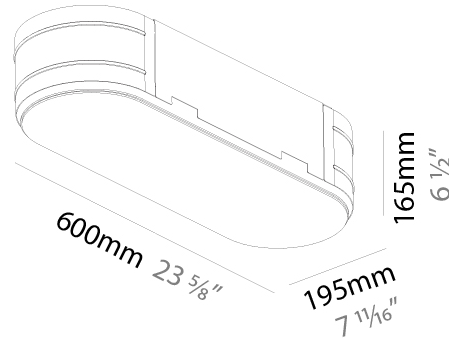

#### PHYSICAL

Shape: Square  
 Length (mm): 600  
 Length (in): 23 5/8  
 Width (mm): 600  
 Width (in): 23 5/8  
 Height (mm): 120  
 Height (in): 4 3/4  
 Max. Overall Height (mm): 2120mm / 83-7/16  
 Max. Overall Height (in): 83 7/16  
 Light Distribution: Direct  
 Weight (kg): 10.86  
 Weight (lbs): 23.94  
 Diffuser: PMMA - Opal or Micro-Prism  
 Fixture Finish: SSR / BKV / CWI / CRY / HAB / UFT / ITA / RUA / FTG / MYG / LOD / PUS / FRO / FUP / KIA / POP / BLS / SPG / MEY / GOH / GUM / CHC / COM / ABZ / JAG / OBR / MOS / ROR  
 Fixture Material: Extruded Aluminum / Steel  
 Cable Details: 2000mm / 78 3/4"

### PHYSICAL

Shape: Oval  
Length (mm): 600  
Length (in): 23 5/8  
Width (mm): 195  
Width (in): 7 11/16  
Depth (mm): 165  
Depth (in): 6 1/2  
Ceiling Thickness (mm): 10 / 12.5 / 15 / 25 / 30  
Ceiling Thickness (in): 3/8 or 1/2 or 9/16 or 1 or 1 3/16  
Min. Recessing Depth (mm): 180  
Min. Recessing Depth (in): 7 1/16  
Light Distribution: Direct  
Weight (kg): 3.8  
Weight (lbs): 7.6  
Diffuser: PMMA - Opal  
Fixture Material: Extruded Aluminum / Steel  
Cut-out Measurements: 635mm / 25" x 230mm / 9 1/16"  
Upon Request: Unique Sizes Unique Ceiling Thickness Unique Mounting Depth Spot Inserts

### RATINGS AND CERTIFICATIONS

Certified By: Certified for North American Standards  
IP rating: IP20

PROJECT
TYPE
SPECIFIER
QUANTITY
DATE

635mm x 230mm  
25" x 9 1/16"

10 | 12 1/2 | 15 | 25 | 30mm  
3/8" | 1/2" | 9/16" | 1" | 3/16"