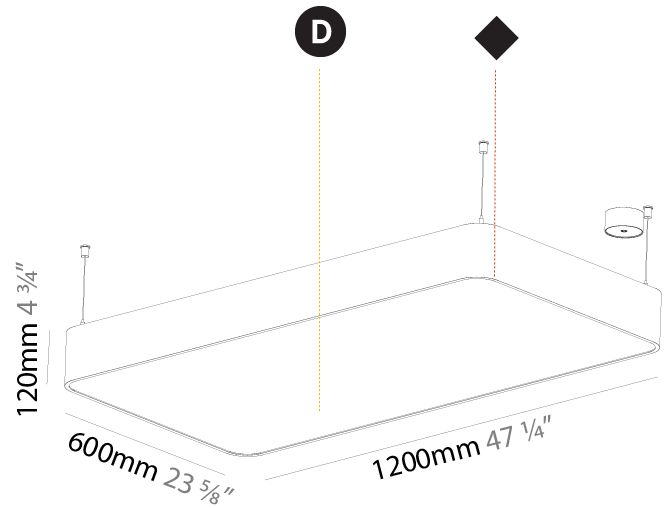

GENERAL

Series: Smoothy
Subseries: Smoothy Standard
Brand: Prolicht
Division: Architectural
Mounting Type: Suspension
Mounting Location: Ceiling
Subcategory: Ambient

PHYSICAL

Shape: Rectangle
Length (mm): 1200
Length (in): 47 1/4
Width (mm): 600
Width (in): 23 5/8
Height (mm): 120
Height (in): 4 3/4
Max. Overall Height (mm): 2120mm / 83-7/16
Max. Overall Height (in): 83 7/16
Light Distribution: Direct
Weight (kg): 20.33
Weight (lbs): 44.82
Diffuser: PMMA - Opal or Micro-Prism
Fixture Finish: SSR / BKV / CWI / CRY / HAB / UFT / ITA / RUA / FTG / MYG / LOD / PUS / FRO / FUP / KIA / POP / BLS / SPG / MEY / GOH / GUM / CHC / COM / ABZ / JAG / OBR / MOS / ROR
Fixture Material: Extruded Aluminum / Steel
Cable Details: 2000mm / 78 3/4"

ELECTRICAL

Lamp Type: LED (Zhaga Standard)
Input Wattage (W): 108.9
Total Output Wattage (W): 99
Dimming: Non-Dimmable
Driver Included: Yes
Driver Location: Integrated
Driver Type: Constant Current - Universal
Driver Class: Class 2
Input Voltage (V): 120 - 277
Constant Current (MA): 350
Upon Request: (Not included - see components) Integral: 0-10Vdc dimming / Phase dimming 120Vac only

LED

Color Temperature (°K): 3000 / 3500 / 4000
Max. Delivered Lumen (lm): 11050 / 11250 / 11450
CRI: >80 CRI
Efficiency (%): 82.7%
Lamp Life (hrs): 50000

OPTICAL

RATINGS AND CERTIFICATIONS

Certified By: Certified for North American Standards
IP rating: IP20

PROJECT
TYPE
SPECIFIER
QUANTITY
DATE