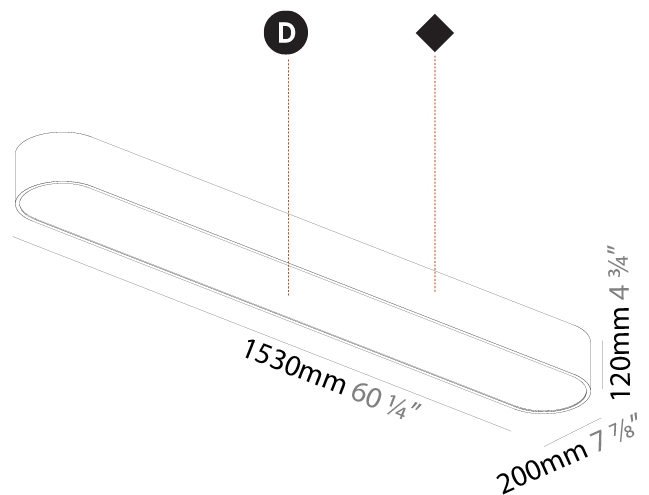

1. To build a product code in our configurator select the specify button on the base model # product page
2. To build a manual product code on this datasheet choose from the options listed below in blue font and add the suffix to the base model #

GENERAL

Series: Smoothy
Subseries: Smoothline
Brand: Prolicht
Division: Architectural
Mounting Type: Surface
Mounting Location: Ceiling
Subcategory: Ambient

PHYSICAL

Shape: Oval
Length (mm): 1530
Length (in): 60 3/4
Width (mm): 200
Width (in): 7 7/8
Height (mm): 120
Height (in): 4 3/4
Light Distribution: Direct
Diffuser: PMMA - Opal or Micro-Prism
Fixture Finish: SSR / BKV / CWI / CRY / HAB / UFT / ITA / RUA / FTG / MYG / LOD / PUS / FRO / FUP / KIA / POP / BLS / SPG / MEY / GOH / GUM / CHC / COM / ABZ / JAG / OBR / MOS / ROR
Fixture Material: Extruded Aluminum / Steel

ELECTRICAL

Lamp Type: LED (Zhaga Standard)
Input Wattage (W): 52
Total Output Wattage (W): 45
Dimming: Tri-Mode (Non-Dimming and Phase Dimming (120Vac only) and 0-10V Dimming)
Driver Included: Yes
Driver Location: Integrated
Driver Type: Constant Current - Universal
Driver Class: Class 2
Input Voltage (V): 120 - 277
Constant Current (MA): 500

LED

Color Temperature (°K): 3000 / 3500 / 4000
Max. Delivered Lumen (lm): 3650 / 3930 / 4010
CRI: >80 CRI
Lamp Life (hrs): 50000

OPTICAL

RATINGS AND CERTIFICATIONS

Certified By: Certified for North American Standards
IP rating: IP20