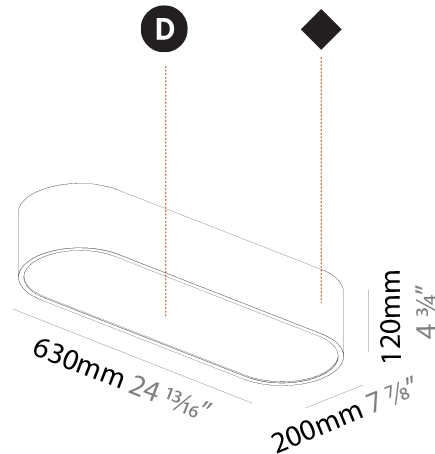

1. To build a product code in our configurator select the specify button on the base model # product page
2. To build a manual product code on this datasheet choose from the options listed below in blue font and add the suffix to the base model #

GENERAL

Series: Smoothy
Subseries: Smoothline
Brand: Prolicht
Division: Architectural
Mounting Type: Surface
Mounting Location: Ceiling
Subcategory: Ambient

PHYSICAL

Shape: Oval
Length (mm): 630
Length (in): 24 ¹³/₁₆
Width (mm): 200
Width (in): 7 ⁷/₈
Height (mm): 120
Height (in): 4 ³/₄
Light Distribution: Direct
Weight (kg): 3.403
Weight (lbs): 7.49
Diffuser: PMMA - Opal or Micro-Prism
Fixture Finish: SSR / BKV / CWI / CRY / HAB / UFT / ITA / RUA / FTG / MYG / LOD / PUS / FRO / FUP / KIA / POP / BLS / SPG / MEY / GOH / GUM / CHC / COM / ABZ / JAG / OBR / MOS / ROR
Fixture Material: Extruded Aluminum / Steel

ELECTRICAL

Lamp Type: LED (Zhaga Standard)
Input Wattage (W): 21
Total Output Wattage (W): 18
Dimming: Tri-Mode (Non-Dimming and Phase Dimming (120Vac only) and 0-10V Dimming)
Driver Included: Yes
Driver Location: Integrated
Driver Type: Constant Current - Universal
Driver Class: Class 2
Input Voltage (V): 120 - 277
Constant Current (MA): 500

LED

Color Temperature (°K): 3000 / 3500 / 4000
Max. Delivered Lumen (lm): 1460 / 1568 / 1600
CRI: >80 CRI
Lamp Life (hrs): 50000

OPTICAL

RATINGS AND CERTIFICATIONS

Certified By: Certified for North American Standards
IP rating: IP20