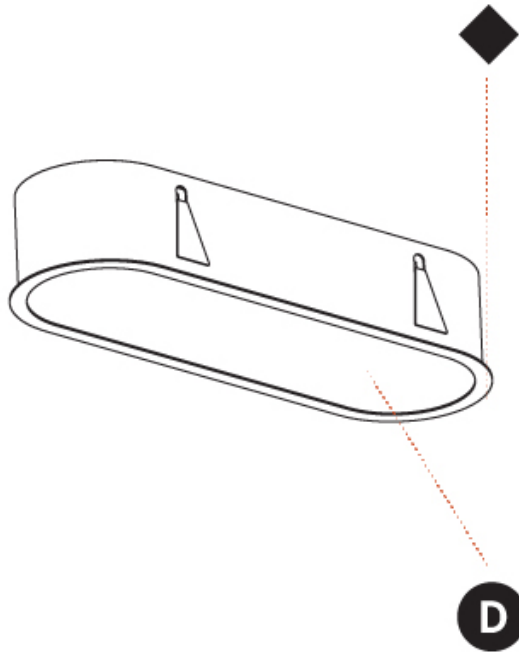

SMOOTHLINE RECESSED

A37749-

PROJECT

TYPE

SPECIFIER

QUANTITY

DATE

A