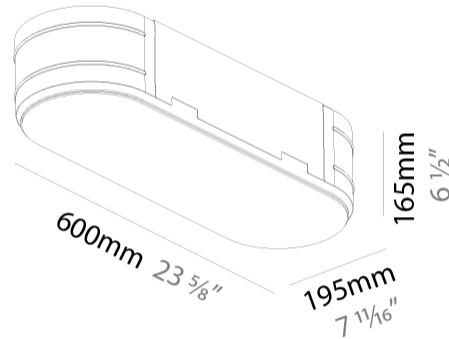

GENERAL

Series: Smoothy
 Subseries: Smoothline
 Brand: Prolicht
 Division: Architectural
 Mounting Type: Trimless
 Mounting Location: Ceiling
 Subcategory: Ambient

PHYSICAL

Shape: Oval
 Length (mm): 600
 Length (in): 23 5/8
 Width (mm): 195
 Width (in): 7 11/16
 Depth (mm): 165
 Depth (in): 6 1/2
 Ceiling Thickness (mm): 10 / 12.5 / 15 / 25 / 30
 Ceiling Thickness (in): 3/8 or 1/2 or 9/16 or 1 or 1 3/16
 Min. Recessing Depth (mm): 180
 Min. Recessing Depth (in): 7 1/16
 Light Distribution: Direct
 Weight (kg): 3.8
 Weight (lbs): 7.6
 Diffuser: PMMA - Opal
 Fixture Material: Extruded Aluminum / Steel
 Cut-out Measurements: 635mm / 25" x 230mm / 9 1/16"
 Upon Request: Unique Sizes Unique Ceiling Thickness Unique Mounting Depth Spot Inserts

OPTICAL

RATINGS AND CERTIFICATIONS

Certified By: Certified for North American Standards
 IP rating: IP20

PROJECT
TYPE
SPECIFIER
QUANTITY
DATE

635mm x 230mm
25" x 9 1/16"

10 | 12 1/2 | 15 | 25 | 30mm
3/8" | 1/2" | 9/16" | 1" | 3/16"

GENERAL

Series: Smoothy
 Subseries: Smoothline
 Brand: Prolicht
 Division: Architectural
 Mounting Type: Trimless
 Mounting Location: Ceiling
 Subcategory: Ambient

PHYSICAL

Shape: Oval
 Length (mm): 900
 Length (in): 35 7/16
 Width (mm): 195
 Width (in): 7 13/16
 Depth (mm): 165
 Depth (in): 6 1/2
 Ceiling Thickness (mm): 10 / 12.5 / 15 / 25 / 30
 Ceiling Thickness (in): 3/8 or 1/2 or 9/16 or 1 or 1 3/16
 Min. Recessing Depth (mm): 180
 Min. Recessing Depth (in): 7 1/16
 Light Distribution: Direct
 Weight (kg): 5.756
 Weight (lbs): 12.66
 Diffuser: PMMA - Opal
 Fixture Material: Extruded Aluminum / Steel
 Cut-out Measurements: 935mm / 36 15/16" x 230mm / 9 1/16"
 Upon Request: Unique Sizes Unique Ceiling Thickness Unique Mounting Depth Spot Inserts