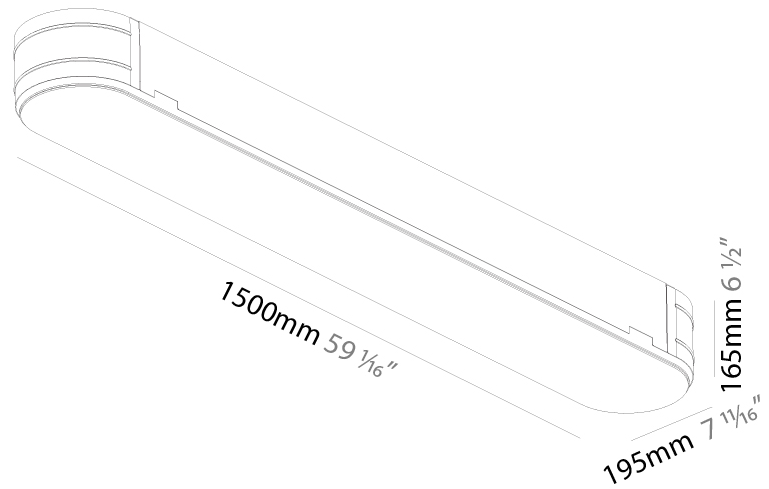

GENERAL

Series: Smoothy
Subseries: Smoothline
Brand: Prolicht
Division: Architectural
Mounting Type: Trimless
Mounting Location: Ceiling
Subcategory: Ambient

PHYSICAL

Shape: Oval
Length (mm): 1500
Length (in): 59 1/16
Width (mm): 195
Width (in): 7 11/16
Depth (mm): 165
Depth (in): 6 1/2
Ceiling Thickness (mm): 10 / 12.5 / 15 / 25 / 30
Ceiling Thickness (in): 3/8 or 1/2 or 9/16 or 1 or 1 3/16
Min. Recessing Depth (mm): 180
Min. Recessing Depth (in): 7 1/16
Light Distribution: Direct
Weight (kg): 9.4
Weight (lbs): 20.68
Diffuser: PMMA - Opal
Fixture Material: Extruded Aluminum / Steel
Cut-out Measurements: 1535mm / 60 7/16" x 230mm / 9 1/16"
Upon Request: Unique Sizes Unique Ceiling Thickness Unique Mounting Depth Spot Inserts

OPTICAL

RATINGS AND CERTIFICATIONS

Certified By: Certified for North American Standards
IP rating: IP20

PROJECT
TYPE
SPECIFIER
QUANTITY
DATE

1535mm x 230mm
60 7/16" x 9 1/16"

10 | 12 1/2 | 15 | 25 | 30mm
3/8" | 1/2" | 9/16" | 1" | 1 3/16"