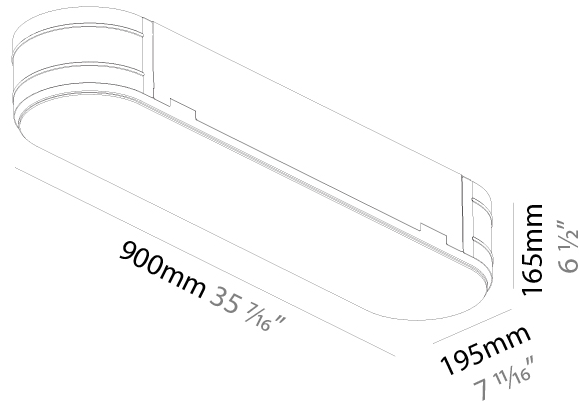

GENERAL

Series: Smoothy
 Subseries: Smoothline
 Brand: Prolicht
 Division: Architectural
 Mounting Type: Trimless
 Mounting Location: Ceiling
 Subcategory: Ambient

PHYSICAL

Shape: Oval
 Length (mm): 600
 Length (in): 23 5/8
 Width (mm): 195
 Width (in): 7 11/16
 Depth (mm): 165
 Depth (in): 6 1/2
 Ceiling Thickness (mm): 10 / 12.5 / 15 / 25 / 30
 Ceiling Thickness (in): 3/8 or 1/2 or 9/16 or 1 or 1 3/16
 Min. Recessing Depth (mm): 180
 Min. Recessing Depth (in): 7 1/16
 Light Distribution: Direct
 Weight (kg): 3.8
 Weight (lbs): 7.6
 Diffuser: PMMA - Opal
 Fixture Material: Extruded Aluminum / Steel
 Cut-out Measurements: 635mm / 25" x 230mm / 9 1/16"
 Upon Request: Unique Sizes Unique Ceiling Thickness Unique Mounting Depth Spot Inserts

GENERAL

Series: Smoothy
 Subseries: Smoothline
 Brand: Prolicht
 Division: Architectural
 Mounting Type: Trimless
 Mounting Location: Ceiling
 Subcategory: Ambient

PHYSICAL

Shape: Oval
 Length (mm): 900
 Length (in): 35 7/16
 Width (mm): 195
 Width (in): 7 13/16
 Depth (mm): 165
 Depth (in): 6 1/2
 Ceiling Thickness (mm): 10 / 12.5 / 15 / 25 / 30
 Ceiling Thickness (in): 3/8 or 1/2 or 9/16 or 1 or 1 3/16
 Min. Recessing Depth (mm): 180
 Min. Recessing Depth (in): 7 1/16
 Light Distribution: Direct
 Weight (kg): 5.756
 Weight (lbs): 12.66
 Diffuser: PMMA - Opal
 Fixture Material: Extruded Aluminum / Steel
 Cut-out Measurements: 935mm / 36 15/16" x 230mm / 9 1/16"
 Upon Request: Unique Sizes Unique Ceiling Thickness Unique Mounting Depth Spot Inserts

OPTICAL

RATINGS AND CERTIFICATIONS

Certified By: Certified for North American Standards
 IP rating: IP20

935mm x 230mm
 36 15/16" x 9 1/16"

10 | 12 1/2 | 15 | 25 | 30mm
 3/8" | 1/2" | 9/16" | 1" | 3/16"

SMOOTHLINE TRIMLESS