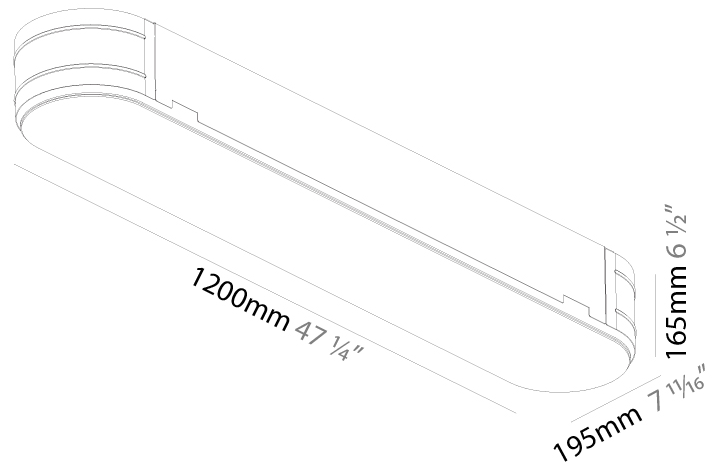

GENERAL

Series: Smoothy
 Subseries: Smoothline
 Brand: Prolicht
 Division: Architectural
 Mounting Type: Trimless
 Mounting Location: Ceiling
 Subcategory: Ambient

PHYSICAL

Shape: Oval
 Length (mm): 600
 Length (in): 23 5/8
 Width (mm): 195
 Width (in): 7 11/16
 Depth (mm): 165
 Depth (in): 6 1/2
 Ceiling Thickness (mm): 10 / 12.5 / 15 / 25 / 30
 Ceiling Thickness (in): 3/8 or 1/2 or 9/16 or 1 or 1 3/16
 Min. Recessing Depth (mm): 180
 Min. Recessing Depth (in): 7 1/16
 Light Distribution: Direct
 Weight (kg): 3.8
 Weight (lbs): 7.6
 Diffuser: PMMA - Opal
 Fixture Material: Extruded Aluminum / Steel
 Cut-out Measurements: 635mm / 25" x 230mm / 9 1/16"
 Upon Request: Unique Sizes Unique Ceiling Thickness Unique Mounting Depth Spot Inserts

GENERAL

Series: Smoothy
Subseries: Smoothline
Brand: Prolicht
Division: Architectural
Mounting Type: Trimless
Mounting Location: Ceiling
Subcategory: Ambient

PHYSICAL

Shape: Oval
Length (mm): 1200
Length (in): 47 1/4
Width (mm): 195
Width (in): 7 11/16
Depth (mm): 165
Depth (in): 6 1/2
Ceiling Thickness (mm): 10 / 12.5 / 15 / 25 / 30
Ceiling Thickness (in): 3/8 or 1/2 or 9/16 or 1 or 1 3/16
Min. Recessing Depth (mm): 180
Min. Recessing Depth (in): 7 1/16
Light Distribution: Direct
Weight (kg): 7.6
Weight (lbs): 16.72
Diffuser: PMMA - Opal
Fixture Material: Extruded Aluminum / Steel
Cut-out Measurements: 1235mm / 48 5/8" x 230mm / 9 1/16"
Upon Request: Unique Sizes Unique Ceiling Thickness Unique Mounting Depth Spot Inserts

Certified By: Certified for North American Standards
IP rating: IP20

PROJECT
TYPE
SPECIFIER
QUANTITY
DATE

1235mm x 230mm
48 5/8" x 9 1/16"

10 | 12 1/2 | 15 | 25 | 30mm
3/8" | 1/2" | 9/16" | 1" | 3/16"

SMOOTHLINE TRIMLESS