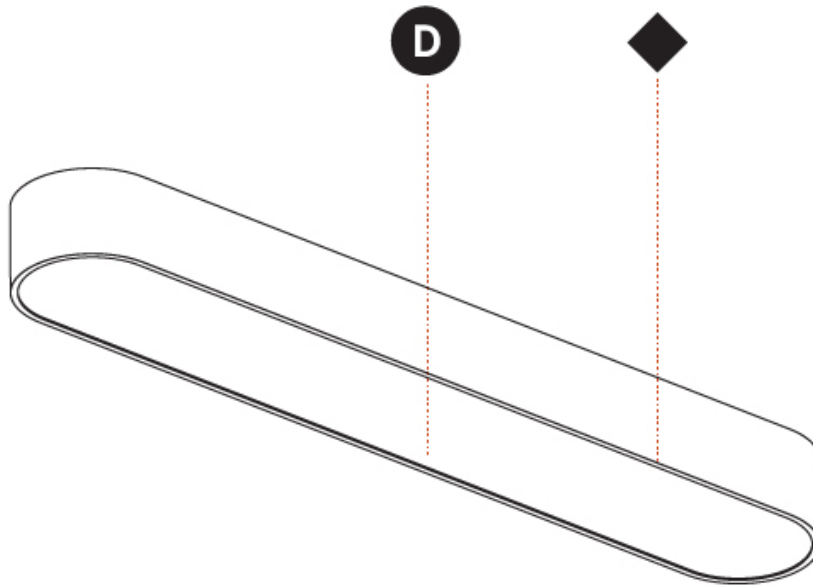

A32970-

PROJECT

TYPE

SPECIFIER

QUANTITY

DATE

A