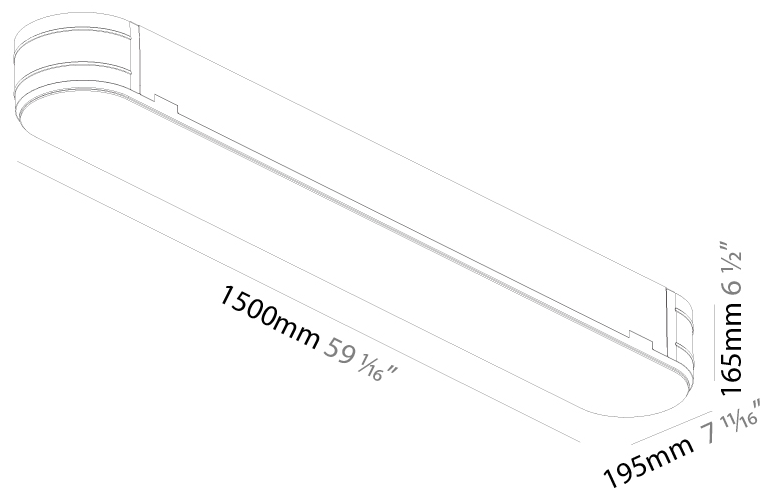

GENERAL

Series: Smoothy
Subseries: Smoothline
Brand: Prolicht
Division: Architectural
Mounting Type: Trimless
Mounting Location: Ceiling
Subcategory: Ambient

PHYSICAL

Shape: Oval
Length (mm): 1500
Length (in): 59 1/16
Width (mm): 195
Width (in): 7 11/16
Depth (mm): 165
Depth (in): 6 1/2
Ceiling Thickness (mm): 10 / 12.5 / 15 / 25 / 30
Ceiling Thickness (in): 3/8 or 1/2 or 9/16 or 1 or 1 3/16
Min. Recessing Depth (mm): 180
Min. Recessing Depth (in): 7 1/16
Light Distribution: Direct
Weight (kg): 9.4
Weight (lbs): 20.68
Diffuser: PMMA - Opal
Fixture Material: Extruded Aluminum / Steel
Cut-out Measurements: 1535mm / 60 7/16" x 230mm / 9 1/16"
Upon Request: Unique Sizes Unique Ceiling Thickness Unique Mounting Depth Spot Inserts

ELECTRICAL

Lamp Type: LED (Zhaga Standard)
Input Wattage (W): 52.5
Total Output Wattage (W): 45
Dimming: Tri-Mode (Non-Dimming and Phase Dimming (120Vac only) and 0-10V Dimming)
Driver Included: Yes
Driver Location: Integrated
Driver Type: Constant Current - Universal
Driver Class: Class 2
Input Voltage (V): 120 - 277
Constant Current (MA): 500

LED

Color Temperature (*K): 3000 / 3500 / 4000
Max. Delivered Lumen (lm): 3890 / 4194 / 4280
CRI: >80 CRI
Lamp Life (hrs): 50000
Upon Request: RGB-W Tunable White Special Color Temperature CRI90

OPTICAL

RATINGS AND CERTIFICATIONS

Certified By: Certified for North American Standards
IP rating: IP20

PROJECT
TYPE
SPECIFIER
QUANTITY
DATE

1535mm x 230mm
60 7/16" x 9 1/16"

10 | 12 1/2 | 15 | 25 | 30mm
3/8" | 1/2" | 9/16" | 1" | 1 3/16"