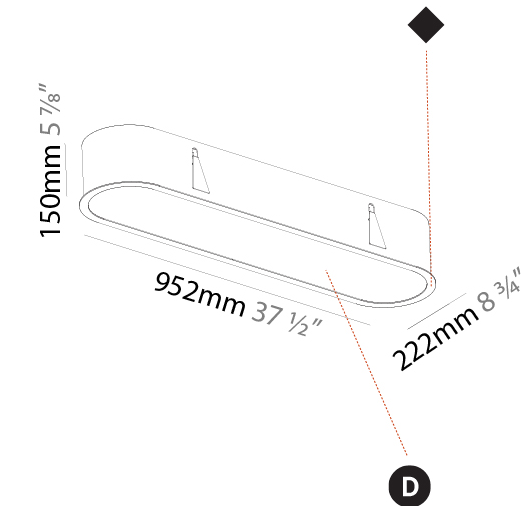

GENERAL

Series: Smoothy
 Subseries: Smoothline
 Brand: Prolicht
 Division: Architectural
 Mounting Type: Recessed
 Mounting Location: Ceiling
 Subcategory: Ambient

PHYSICAL

Shape: Oval
 Length (mm): 952
 Length (in): 37 1/2
 Width (mm): 222
 Width (in): 8 3/4
 Depth (mm): 150
 Depth (in): 5 7/8
 Ceiling Thickness (mm): 10 / 12.5 / 15 / 25
 Ceiling Thickness (in): 3/8 or 1/2 or 9/16 or 1
 Min. Recessing Depth (mm): 160
 Min. Recessing Depth (in): 6 5/16
 Light Distribution: Direct
 Weight (kg): 5.93
 Weight (lbs): 13.05
 Diffuser: PMMA - Opal or Micro-Prism
 Fixture Finish: SSR / BKV / CWI / CRY / HAB / UFT / ITA / RUA / FTG / MYG / LOD / PUS / FRO / FUP / KIA / POP / BLS / SPG / MEY / GOH / GUM / CHC / COM / ABZ / JAG / OBR / MOS / ROR
 Fixture Material: Extruded Aluminum / Steel
 Cut-out Measurements: 935mm / 36 13/16" x 205mm / 8 1/16"

PROJECT
TYPE
SPECIFIER
QUANTITY
DATE

935mm x 205mm
 36 13/16" x 8 1/16"

10 - 25mm
 3/8" - 1"

160mm
 6 5/16"

SMOOTHLINE RECESSED

A37756-

PROJECT

TYPE