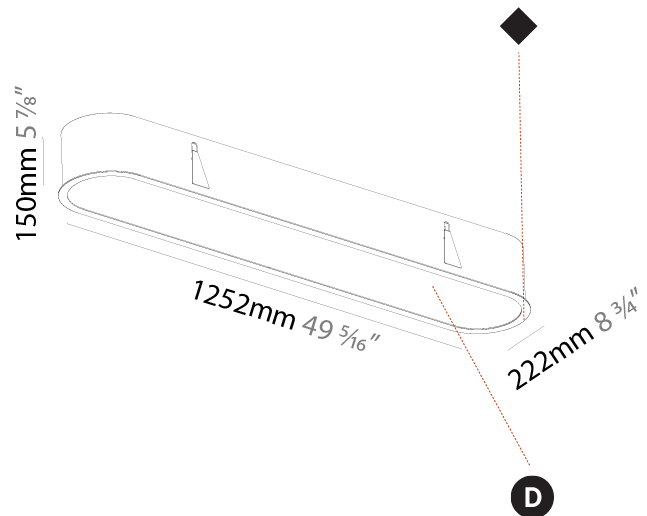

GENERAL

Series: Smoothy
Subseries: Smoothline
Brand: Prolicht
Division: Architectural
Mounting Type: Recessed
Mounting Location: Ceiling
Subcategory: Ambient

PHYSICAL

Shape: Oval
Length (mm): 1252
Length (in): 49 5/16
Width (mm): 222
Width (in): 8 3/4
Depth (mm): 150
Depth (in): 5 7/8
Ceiling Thickness (mm): 10 / 12.5 / 15 / 25
Ceiling Thickness (in): 3/8 or 1/2 or 9/16 or 1
Min. Recessing Depth (mm): 160
Min. Recessing Depth (in): 6 5/16
Light Distribution: Direct
Weight (kg): 7.634
Weight (lbs): 16.80
Diffuser: PMMA - Opal or Micro-Prism
Fixture Finish: SSR / BKV / CWI / CRY / HAB / UFT / ITA / RUA / FTG / MYG / LOD / PUS / FRO / FUP / KIA / POP / BLS / SPG / MEY / GOH / GUM / CHC / COM / ABZ / JAG / OBR / MOS / ROR
Fixture Material: Extruded Aluminum / Steel
Cut-out Measurements: 1235mm / 48 5/8" x 205mm / 8 1/16"

ELECTRICAL

Lamp Type: LED (Zhaga Standard)
Input Wattage (W): 41.8
Total Output Wattage (W): 36
Dimming: Tri-Mode (Non-Dimming and Phase Dimming (120Vac only) and 0-10V Dimming)
Driver Included: Yes
Driver Location: Integrated
Driver Type: Constant Current - Universal
Driver Class: Class 2
Input Voltage (V): 120 - 277
Constant Current (MA): 500

LED

Color Temperature (°K): 3000 / 3500 / 4000
Max. Delivered Lumen (lm): 2860 / 3077 / 3140
CRI: >80 CRI
Lamp Life (hrs): 50000

OPTICAL

RATINGS AND CERTIFICATIONS

Certified By: Certified for North American Standards
IP rating: IP20