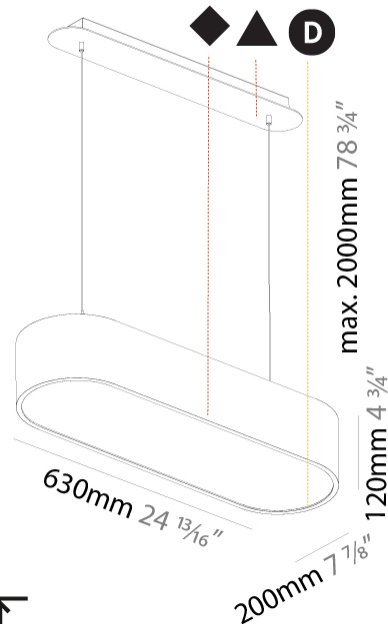

GENERAL

Series: Smoothy
Subseries: Smoothline
Brand: Prolicht
Division: Architectural
Mounting Type: Suspension
Mounting Location: Ceiling
Subcategory: Ambient

PHYSICAL

Shape: Oval
Length (mm): 630
Length (in): 24 ¹³/₁₆"
Width (mm): 200
Width (in): 7 ⁷/₈"
Height (mm): 120
Height (in): 4 ³/₄"
Max. Overall Height (mm): 2120
Max. Overall Height (in): 82 ¹/₂"
Light Distribution: Direct
Weight (kg): 5.043
Weight (lbs): 11.40
Diffuser: PMMA - Opal or Micro-Prism
Fixture Finish: SSR / BKV / CWI / CRY / HAB / UFT / ITA / RUA / FTG / MYG / LOD / PUS / FRO / FUP / KIA / POP / BLS / SPG / MEY / GOH / GUM / CHC / COM / ABZ / JAG / OBR / MOS / ROR
Fixture Material: Extruded Aluminum / Steel
Cable Details: 2000mm / 78 3/4"

ELECTRICAL

Lamp Type: LED (Zhaga Standard)
Input Wattage (W): 21
Total Output Wattage (W): 18
Dimming: Tri-Mode (Non-Dimming and Phase Dimming (120Vac only) and 0-10V Dimming)
Driver Included: Yes
Driver Location: Integrated
Driver Type: Constant Current - Universal
Driver Class: Class 2
Input Voltage (V): 120 - 277
Constant Current (MA): 500

LED

Number of LEDs: 6 x 3W
Color Temperature (°K): 3000 / 3500 / 4000
Max. Delivered Lumen (lm): 1530 / 1646 / 1680
Lamp Life (hrs): 50000

OPTICAL

RATINGS AND CERTIFICATIONS

Certified By: Certified for North American Standards
IP rating: IP20