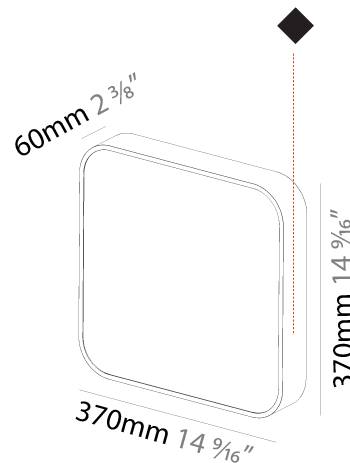

GENERAL

Series: Smoothy
Subseries: Smoothy Flat
Brand: Prolicht
Division: Architectural
Mounting Type: Surface
Mounting Location: Ceiling
Subcategory: Ambient

PHYSICAL

Shape: Square
Length (mm): 370
Length (in): 14 ⁹/₁₆
Height (mm): 370
Depth (mm): 60
Height (in): 14 ⁹/₁₆
Depth (in): 2 ³/₈
Light Distribution: Direct
Weight (kg): 3.16
Weight (lbs): 6.94
Diffuser: PMMA - Opal
Fixture Finish: [SSR / BKV / CWI / CRY / HAB / UFT / ITA / RUA / FTG / MYG / LOD / PUS / FRO / FUP / KIA / POP / BLS / SPG / MEY / GOH / GUM / CHC / COM / ABZ / JAG / OBR / MOS / ROR](#)
Fixture Material: Extruded Aluminum / Steel

ELECTRICAL

Lamp Type: LED (Zhaga Standard)
Input Wattage (W): 13.2
Total Output Wattage (W): 12
Dimming: [Non-Dimmable](#)
Driver Included: Yes
Driver Location: Integrated
Driver Type: Constant Current - Universal
Driver Class: Class 2
Input Voltage (V): 120 - 277
Constant Current (MA): 350
Upon Request: (Not included - see components) Integral: 0-10Vdc dimming / Phase dimming 120Vac only

LED

Color Temperature (°K): [3000 / 3500 / 4000](#)
Max. Delivered Lumen (lm): 1200 / 1225 / 1250
CRI: >80 CRI
Lamp Life (hrs): 50000

OPTICAL

RATINGS AND CERTIFICATIONS

Certified By: Certified for North American Standards
IP rating: IP20

PROJECT
TYPE
SPECIFIER
QUANTITY
DATE