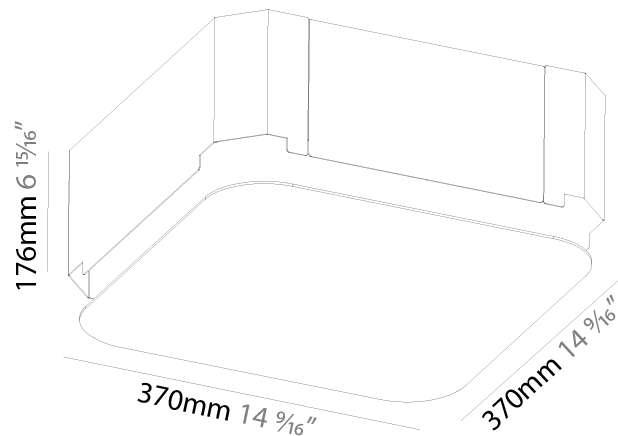

PHYSICAL

Shape: Square
Length (mm): 370
Length (in): 14 ⁹/₁₆"
Width (mm): 370
Width (in): 14 ⁹/₁₆"
Depth (mm): 176
Depth (in): 6 ¹⁵/₁₆"
Ceiling Thickness (mm): 10 / 12.5 / 15 / 25 / 30
Ceiling Thickness (in): 3/8 or 1/2 or 9/16 or 1 or 1 3/16
Min. Recessing Depth (mm): 200
Min. Recessing Depth (in): 7 ⁷/₈"
Light Distribution: Direct
Weight (kg): 4.236
Weight (lbs): 9.32
Diffuser: PMMA - Opal
Fixture Material: Extruded Aluminum / Steel
Cut-out Measurements: 405mm / 15 15/16" x 405mm 15 15/16"
Upon Request: Unique Sizes Unique Ceiling Thickness Unique Mounting Depth Spot Inserts

ELECTRICAL

Lamp Type: LED (Zhaga Standard)
Input Wattage (W): 13.2
Total Output Wattage (W): 12.4
Dimming: [Non-Dimmable](#)
Driver Included: Yes
Driver Location: Integrated
Driver Type: Constant Current - Universal
Driver Class: Class 2
Input Voltage (V): 120 - 277
Constant Current (MA): 350
Upon Request: (Not included - see components) Integral: 0-10Vdc dimming / Phase dimming 120Vac only

LED

[Color Temperature (°K): 3000 / 3500 / 4000](#)
Max. Delivered Lumen (lm): 1090 / 1107 / 1130
CRI: >80 CRI
Efficiency (%): 0.804
Lamp Life (hrs): 50000
Upon Request: RGB-W Tunable White Special Color Temperature CRI90

OPTICAL

RATINGS AND CERTIFICATIONS

Certified By: Certified for North American Standards
IP rating: IP20

PROJECT
TYPE
SPECIFIER
QUANTITY
DATE