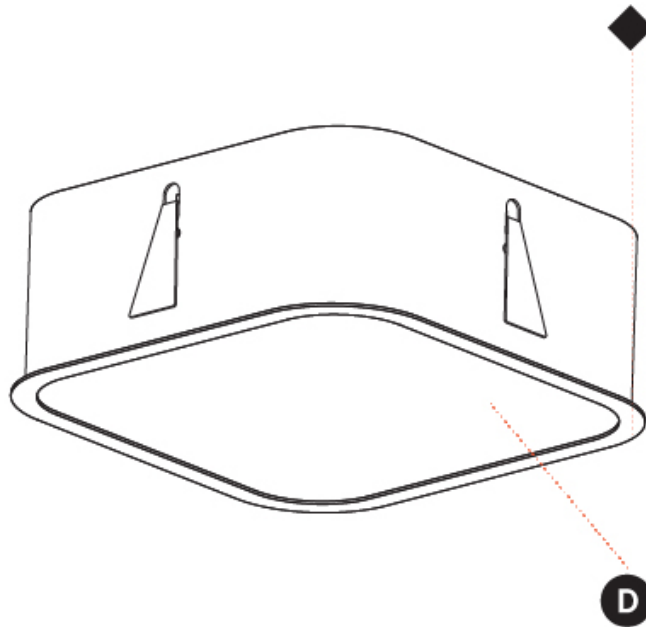

SMOOTHY STANDARD RECESSED

A37595-

PROJECT _____

TYPE _____

SPECIFIER _____

QUANTITY _____

DATE _____

A