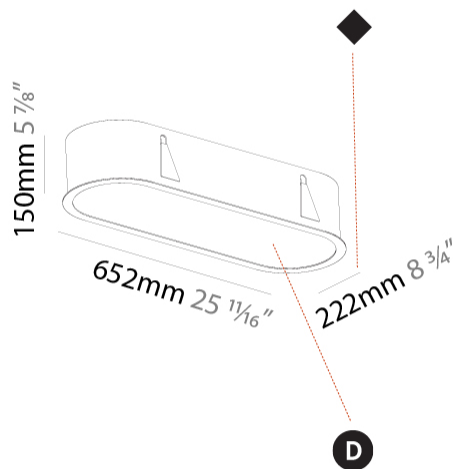

#### PHYSICAL

Shape: Oval
Length (mm): 652
Length (in): 25 11/16
Width (mm): 222
Width (in): 8 3/4
Depth (mm): 150
Depth (in): 5 7/8
Ceiling Thickness (mm): 10 / 12.5 / 15 / 25
Ceiling Thickness (in): 3/8 or 1/2 or 9/16 or 1
Min. Recessing Depth (mm): 160
Min. Recessing Depth (in): 6 5/16
Light Distribution: Direct
Weight (kg): 4.033
Weight (lbs): 8.87
Diffuser: PMMA - Opal or Micro-Prism
Fixture Finish: SSR / BKV / CWI / CRY / HAB / UFT / ITA / RUA / FTG / MYG / LOD / PUS / FRO / FUP / KIA / POP / BLS / SPG / MEY / GOH / GUM / CHC / COM / ABZ / JAG / OBR / MOS / ROR
Fixture Material: Extruded Aluminum / Steel
Cut-out Measurements: 635mm / 25" x 205mm / 8 1/16"

#### RATINGS AND CERTIFICATIONS

Certified By: Certified for North American Standards
IP rating: IP20

635mm x 205mm  
25" x 8 1/16"

10 - 25mm  
3/8" - 1"

160mm  
6 5/16"

#### PHYSICAL

Shape: Oval  
 Length (mm): 952  
 Length (in): 37 1/2  
 Width (mm): 222  
 Width (in): 8 3/4  
 Depth (mm): 150  
 Depth (in): 5 7/8  
 Ceiling Thickness (mm): 10 / 12.5 / 15 / 25  
 Ceiling Thickness (in): 3/8 or 1/2 or 9/16 or 1  
 Min. Recessing Depth (mm): 160  
 Min. Recessing Depth (in): 6 5/16  
 Light Distribution: Direct  
 Weight (kg): 5.93  
 Weight (lbs): 13.05  
 Diffuser: PMMA - Opal or Micro-Prism  
 Fixture Finish: SSR / BKV / CWI / CRY / HAB / UFT / ITA / RUA / FTG / MYG / LOD / PUS / FRO / FUP / KIA / POP / BLS / SPG / MEY / GOH / GUM / CHC / COM / ABZ / JAG / OBR / MOS / ROR  
 Fixture Material: Extruded Aluminum / Steel  
 Cut-out Measurements: 935mm / 36 13/16" x 205mm / 8 1/16"