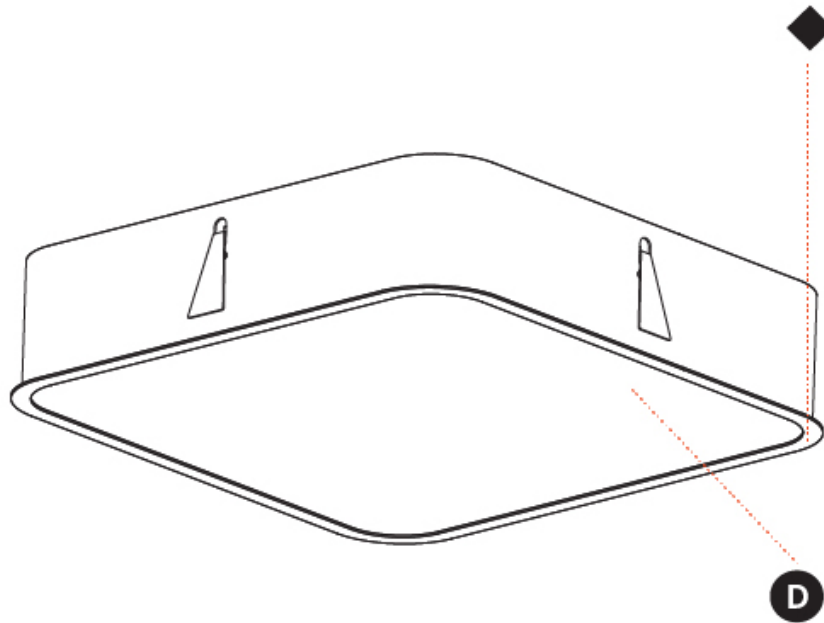

SMOOTHY STANDARD RECESSED

A37599-

PROJECT	_____
TYPE	_____
SPECIFIER	_____
QUANTITY	_____
DATE	_____