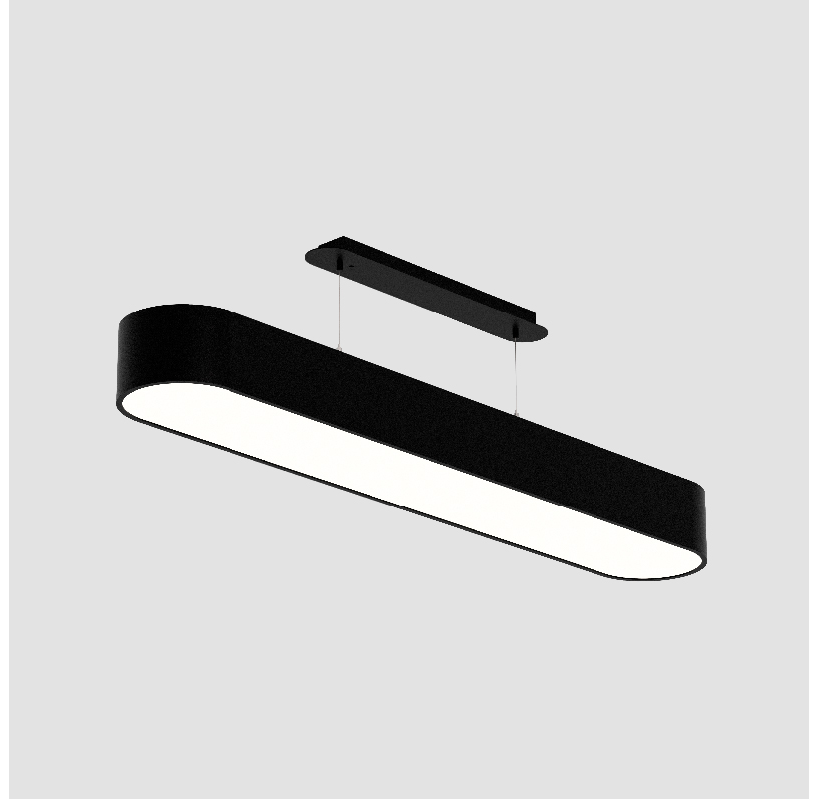

GENERAL

Series: Smoothy
Subseries: Smoothline
Brand: Prolicht
Division: Architectural
Mounting Type: Suspension
Mounting Location: Ceiling
Subcategory: Profile

PHYSICAL

Shape: Oblong
Length (mm): 1230
Length (in): 48 7/16
Width (mm): 200
Width (in): 7 7/8
Height (mm): 120
Height (in): 4 3/4
Max. Overall Height (mm): 2120
Max. Overall Height (in): 82 1/2
Light Distribution: Direct
Weight (kg): 8.855
Weight (lbs): 19.48
Diffuser: PMMA - Opal or Micro-Prism
Fixture Finish: SSR / BKV / CWI / CRY / HAB / UFT / ITA / RUA / FTG / MYG / LOD / PUS / FRO / FUP / KIA / POP / BLS / SPG / MEY / GOH / GUM / CHC / COM / ABZ / JAG / OBR / MOS / ROR
Fixture Material: Extruded Aluminum / Steel
Cable Details: 2000mm / 78 3/4"

ELECTRICAL

Lamp Type: LED (Zhaga Standard)
Input Wattage (W): 42
Total Output Wattage (W): 38
Dimming: Tri-Mode (Non-Dimming and Phase Dimming (120Vac only) and 0-10V Dimming)
Driver Included: Yes
Driver Location: Integrated
Driver Type: Constant Current - Universal
Driver Class: Class 1
Input Voltage (V): 120 - 277
Constant Current (MA): 500

LED

Number of LEDs: 12
Color Temperature (°K): 3000 / 3500 / 4000
Max. Delivered Lumen (lm): 2920 / 3146 / 3210
CRI: >80 CRI
Lamp Life (hrs): 50000

OPTICAL

RATINGS AND CERTIFICATIONS

Certified By: Certified for North American Standards
IP rating: IP20