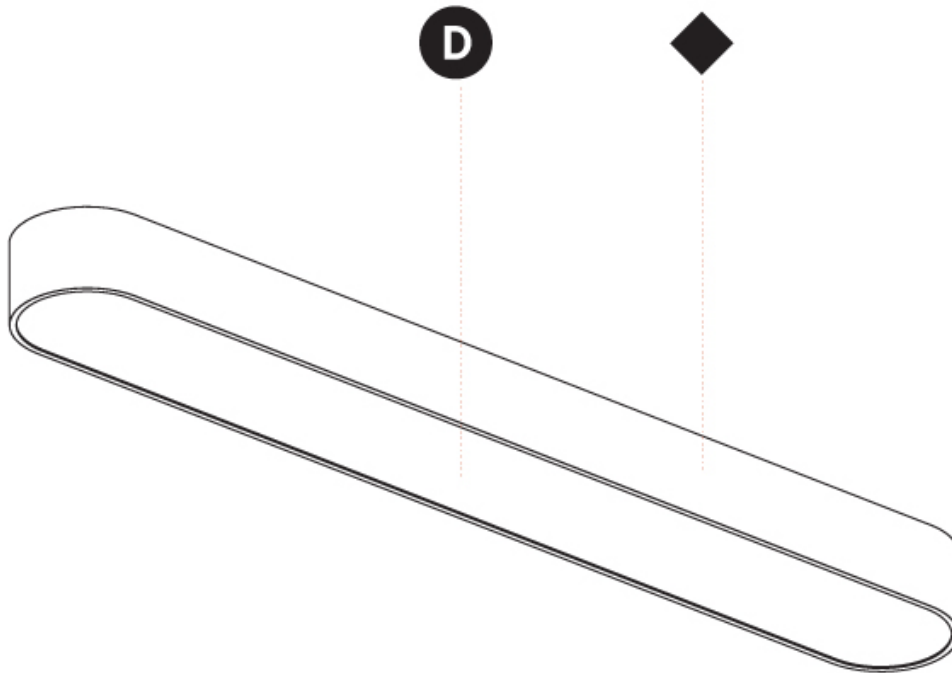

SMOOTHLINE SURFACE

A32972-

PROJECT _____

TYPE _____

SPECIFIER _____

QUANTITY _____

DATE _____