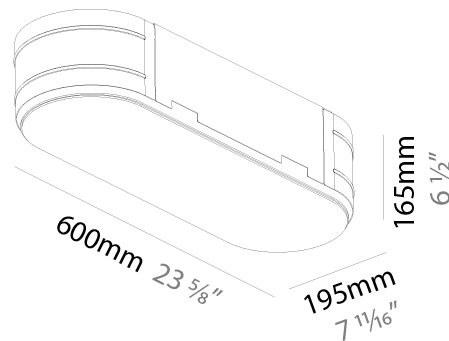

GENERAL

Series: Smoothy
Subseries: Smoothline
Partner: Prolicht
Division: Architectural
Installation: Trimless
Product Type: Ceiling Recessed
Mounting Location: Ceiling
Light Distribution: Direct

PHYSICAL

Shape: Oval
Length (mm): 600
Length (in): 23 5/8
Width (mm): 195
Width (in): 7 11/16
Depth (mm): 165
Depth (in): 6 1/2
Ceiling Thickness (mm): 10 / 12.5 / 15 / 25 / 30
Ceiling Thickness (in): 3/8 or 1/2 or 9/16 or 1 or 1 3/16
Min. Recessing Depth (mm): 180
Min. Recessing Depth (in): 7 1/16
Weight (kg): 3.8
Weight (lbs): 7.6
Diffuser: PMMA - Opal
Fixture Material: Extruded Aluminum / Steel
Cut-out Measurements: 635mm / 25" x 230mm / 9 1/16"
Upon Request: Unique Sizes Unique Ceiling Thickness Unique Mounting Depth Spot Inserts

ELECTRICAL

Lamp Type: LED (Zhaga Standard)
Input Wattage (W): 20.5
Total Output Wattage (W): 18
Dimming: Tri-Mode (Non-Dimming and Phase Dimming (120Vac only) and 0-10V Dimming)
Driver Included: Yes
Driver Location: Integrated
Driver Type: Constant Current - Universal
Driver Class: Class 2
Input Voltage (V): 120 - 277
Constant Current (MA): 500

LED

Color Temperature (°K): 3000 / 4000
Max. Delivered Lumen (lm): 1560 / 1710
CRI: >80 CRI
Lamp Life (hrs): 50000
Upon Request: Other CCT available

OPTICAL

RATINGS AND CERTIFICATIONS

Certified By: Certified for North American Standards
IP rating: IP20

PROJECT
TYPE
SPECIFIER
QUANTITY
DATE

635mm x 230mm
25" x 9 1/16"

10 | 12 1/2 | 15 | 25 | 30mm
3/8" | 1/2" | 9/16" | 1" | 3/16"