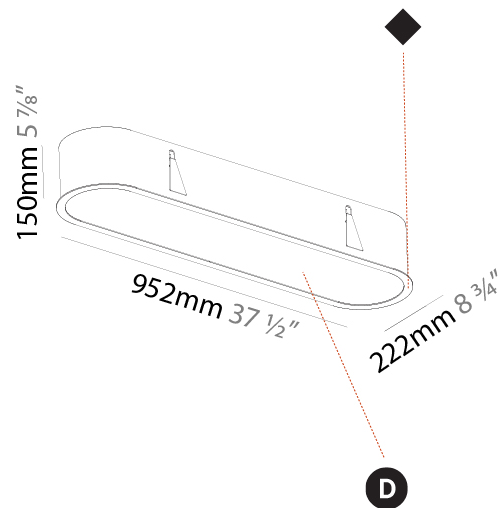

PHYSICAL

Shape: Oval
Length (mm): 952
Length (in): 37 1/2
Width (mm): 222
Width (in): 8 3/4
Depth (mm): 150
Depth (in): 5 7/8
Ceiling Thickness (mm): 10 / 12.5 / 15 / 25
Ceiling Thickness (in): 3/8 or 1/2 or 9/16 or 1
Min. Recessing Depth (mm): 160
Min. Recessing Depth (in): 6 5/16
Weight (kg): 5.93
Weight (lbs): 13.05
Diffuser: PMMA - Opal or Micro-Prism
Fixture Finish: SSR / BKV / CWI / CRY / HAB / UFT / ITA / RUA / FTG / MYG / LOD / PUS / FRO / FUP / KIA / POP / BLS / SPG / MEY / GOH / CHC / COM / ABZ / JAG / OBR / MOS / ROR
Fixture Material: Extruded Aluminum / Steel
Cut-out Measurements: 935mm / 36 13/16" x 205mm / 8 1/16"

ELECTRICAL

Lamp Type: LED (Zhaga Standard)
Input Wattage (W): 31.9
Total Output Wattage (W): 27
Dimming: Tri-Mode (Non-Dimming and Phase Dimming (120Vac only) and 0-10V Dimming)
Driver Included: Yes
Driver Location: Integrated
Driver Type: Constant Current - Universal
Driver Class: Class 2
Input Voltage (V): 120 - 277
Constant Current (MA): 500

LED

Color Temperature (°K): 3000 / 4000
Max. Delivered Lumen (lm): 2140 / 2350
CRI: >80 CRI
Lamp Life (hrs): 50000
Upon Request: Other CCT available

OPTICAL

RATINGS AND CERTIFICATIONS

Certified By: Certified for North American Standards
IP rating: IP20

PROJECT
TYPE
SPECIFIER
QUANTITY
DATE