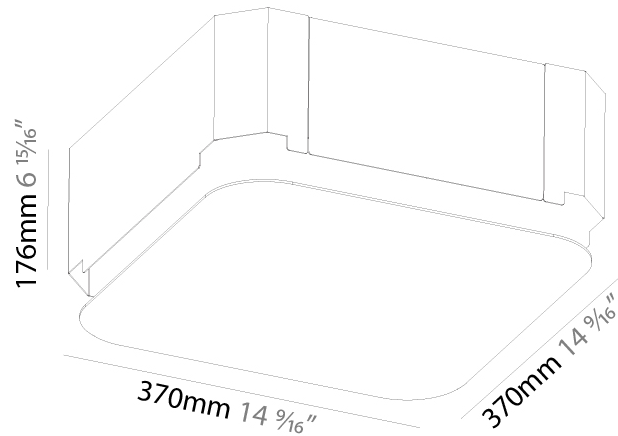

PHYSICAL

Shape: Square
Length (mm): 370
Length (in): 14 ⁹/₁₆"
Width (mm): 370
Width (in): 14 ⁹/₁₆"
Depth (mm): 176
Depth (in): 6 ¹⁵/₁₆"
Ceiling Thickness (mm): 10 / 12.5 / 15 / 25 / 30
Ceiling Thickness (in): 3/8 or 1/2 or 9/16 or 1 or 1 3/16
Min. Recessing Depth (mm): 200
Min. Recessing Depth (in): 7 ⁷/₈"
Light Distribution: Direct
Weight (kg): 4.236
Weight (lbs): 9.32
Diffuser: PMMA - Opal
Fixture Material: Extruded Aluminum / Steel
Cut-out Measurements: 405mm / 15 15/16" x 405mm 15 15/16"
Upon Request: Unique Sizes Unique Ceiling Thickness Unique Mounting Depth Spot Inserts

ELECTRICAL

Lamp Type: LED (Zhaga Standard)
Input Wattage (W): 13.2
Total Output Wattage (W): 12.4
Dimming: Non-Dimmable
Driver Included: Yes
Driver Location: Integrated
Driver Type: Constant Current - Universal
Driver Class: Class 2
Input Voltage (V): 120 - 277
Constant Current (MA): 350
Upon Request: (Not included - see components) Integral: 0-10Vdc dimming / Phase dimming 120Vac only

LED

Color Temperature (°K): 3000 / 3500 / 4000
Max. Delivered Lumen (lm): 1090 / 1107 / 1130
CRI: >80 CRI
Efficiency (%): 0.804
Lamp Life (hrs): 50000
Upon Request: RGB-W Tunable White Special Color Temperature CRI90

OPTICAL

RATINGS AND CERTIFICATIONS

Certified By: Certified for North American Standards
IP rating: IP20

PROJECT
TYPE
SPECIFIER
QUANTITY
DATE