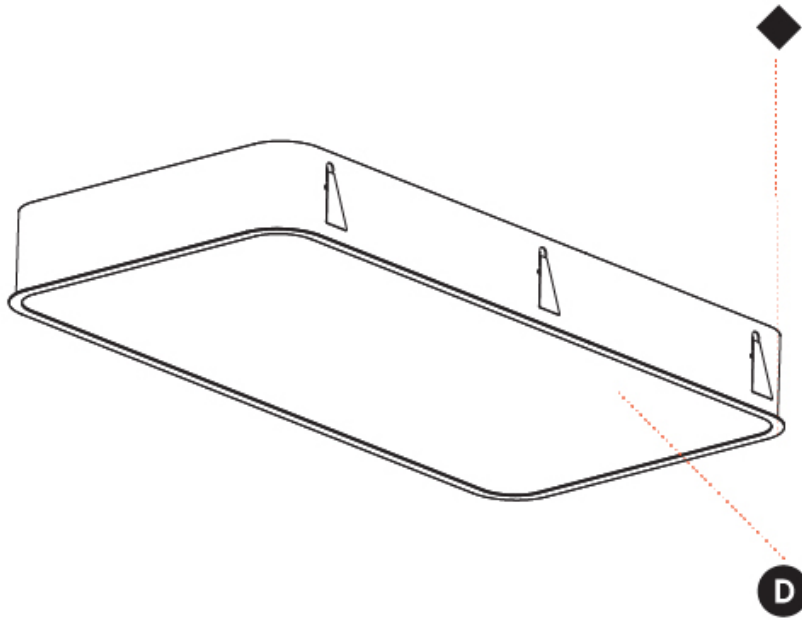

SMOOTHY STANDARD RECESSED

A37603-

PROJECT	_____
TYPE	_____
SPECIFIER	_____
QUANTITY	_____
DATE	_____

A