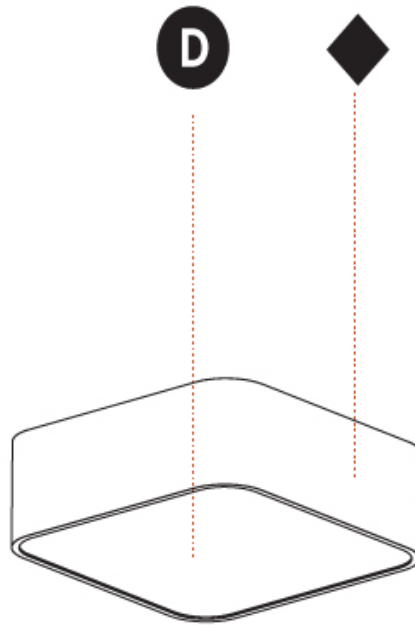

SMOOTHY STANDARD SURFACE

A32365-

PROJECT

TYPE

SPECIFIER

QUANTITY

DATE