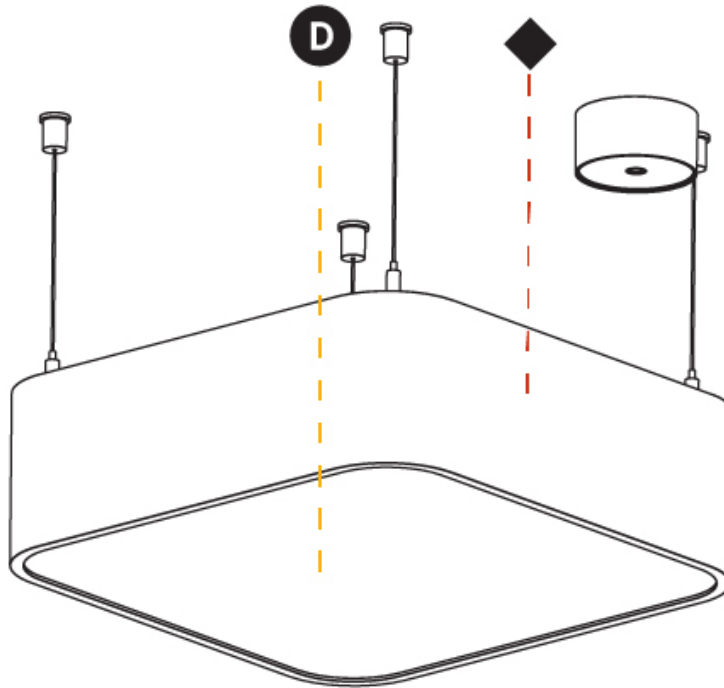

SMOOTHY STANDARD SUSPENSION

A31672-

PROJECT _____

TYPE _____

SPECIFIER _____

QUANTITY _____

DATE _____

A