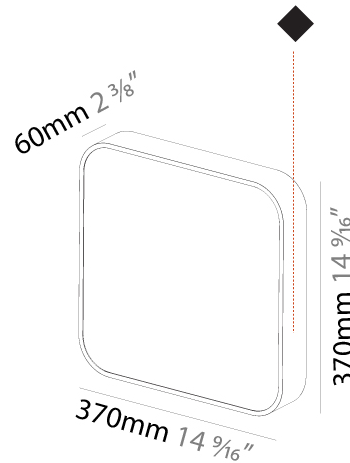

GENERAL

Series: Smoothy
Subseries: Smoothy Flat
Brand: Prolight
Division: Architectural
Mounting Type: Surface
Mounting Location: Ceiling
Subcategory: Ambient

PHYSICAL

Shape: Square
Length (mm): 370
Length (in): 14 ⁹/₁₆
Height (mm): 370
Depth (mm): 60
Height (in): 14 ⁹/₁₆
Depth (in): 2 ³/₈
Light Distribution: Direct
Weight (kg): 3.16
Weight (lbs): 6.94
Diffuser: PMMA - Opal
Fixture Finish: SSR / BKV / CWI / CRY / HAB / UFT / ITA / RUA / FTG / MYG / LOD / PUS / FRO / FUP / KIA / POP / BLS / SPG / MEY / GOH / GUM / CHC / COM / ABZ / JAG / OBR / MOS / ROR
Fixture Material: Extruded Aluminum / Steel

ELECTRICAL

Lamp Type: LED (Zhaga Standard)
Input Wattage (W): 13.2
Total Output Wattage (W): 12
Dimming: Non-Dimmable
Driver Included: Yes
Driver Location: Integrated
Driver Type: Constant Current - Universal
Driver Class: Class 2
Input Voltage (V): 120 - 277
Constant Current (MA): 350
Upon Request: (Not included - see components) Integral: 0-10Vdc dimming / Phase dimming 120Vac only

LED

Color Temperature (°K): 3000 / 3500 / 4000
Max. Delivered Lumen (lm): 1200 / 1225 / 1250
CRI: >80 CRI
Lamp Life (hrs): 50000

OPTICAL

RATINGS AND CERTIFICATIONS

Certified By: Certified for North American Standards
IP rating: IP20