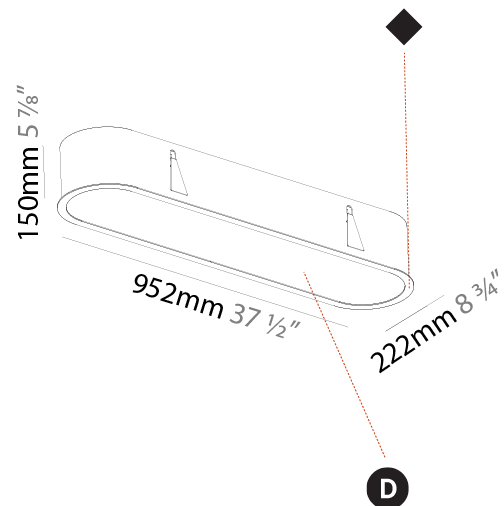

GENERAL

Series: Smoothy
Subseries: Smoothline
Brand: Prolicht
Division: Architectural
Mounting Type: Recessed
Mounting Location: Ceiling
Subcategory: Ambient

PHYSICAL

Shape: Oval
Length (mm): 652
Length (in): 25 11/16
Width (mm): 222
Width (in): 8 3/4
Depth (mm): 150
Depth (in): 5 7/8
Ceiling Thickness (mm): 10 / 12.5 / 15 / 25
Ceiling Thickness (in): 3/8 or 1/2 or 9/16 or 1
Min. Recessing Depth (mm): 160
Min. Recessing Depth (in): 6 5/16
Light Distribution: Direct
Weight (kg): 4.033
Weight (lbs): 8.87
Diffuser: PMMA - Opal or Micro-Prism
Fixture Finish: SSR / BKV / CWI / CRY / HAB / UFT / ITA / RUA / FTG / MYG / LOD / PUS / FRO / FUP / KIA / POP / BLS / SPG / MEY / GOH / GUM / CHC / COM / ABZ / JAG / OBR / MOS / ROR
Fixture Material: Extruded Aluminum / Steel
Cut-out Measurements: 635mm / 25" x 205mm / 8 1/16"

GENERAL

Series: Smoothy
 Subseries: Smoothline
 Brand: Prolicht
 Division: Architectural
 Mounting Type: Recessed
 Mounting Location: Ceiling
 Subcategory: Ambient

PHYSICAL

Shape: Oval
 Length (mm): 952
 Length (in): 37 1/2
 Width (mm): 222
 Width (in): 8 3/4
 Depth (mm): 150
 Depth (in): 5 7/8
 Ceiling Thickness (mm): 10 / 12.5 / 15 / 25
 Ceiling Thickness (in): 3/8 or 1/2 or 9/16 or 1
 Min. Recessing Depth (mm): 160
 Min. Recessing Depth (in): 6 5/16
 Light Distribution: Direct
 Weight (kg): 5.93
 Weight (lbs): 13.05
 Diffuser: PMMA - Opal or Micro-Prism
 Fixture Finish: SSR / BKV / CWI / CRY / HAB / UFT / ITA / RUA / FTG / MYG / LOD / PUS / FRO / FUP / KIA / POP / BLS / SPG / MEY / GOH / GUM / CHC / COM / ABZ / JAG / OBR / MOS / ROR
 Fixture Material: Extruded Aluminum / Steel
 Cut-out Measurements: 935mm / 36 13/16" x 205mm / 8 1/16"

PROJECT
TYPE
SPECIFIER
QUANTITY
DATE

935mm x 205mm
 36 13/16" x 8 1/16"

10 - 25mm
 3/8" - 1"

160mm
 6 5/16"

SMOOTHLINE RECESSED

A37756-

PROJECT _____

TYPE _____