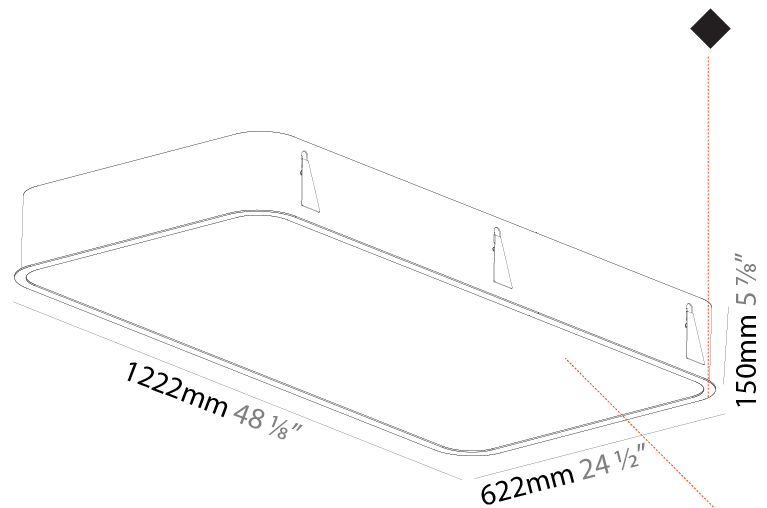

GENERAL

Series: Smoothy
Subseries: Smoothy Standard
Partner: Prolight
Division: Architectural
Installation: Recessed
Product Type: Ceiling Recessed
Mounting Location: Ceiling
Light Distribution: Direct

PHYSICAL

Shape: Square
Length (mm): 1222
Length (in): 48 1/8
Width (mm): 622
Width (in): 24 1/2
Height (mm): 150
Height (in): 5 7/8
Ceiling Thickness (mm): 10 / 12.5 / 15 / 25
Ceiling Thickness (in): 3/8 or 1/2 or 9/16 or 1
Min. Recessing Depth (mm): 160
Min. Recessing Depth (in): 6 5/16
Weight (kg): 24.4
Weight (lbs): 53.68
Diffuser: PMMA - Opal or Micro-Prism
Fixture Finish: SSR / BKV / CWI / CRY / HAB / UFT / ITA / RUA / FTG / MYG / LOD / PUS / FRO / FUP / KIA / POP / BLS / SPG / MEY / GOH / CHC / COM / ABZ / JAG / OBR / MOS / ROR
Fixture Material: Extruded Aluminum / Steel
Cut-out Measurements: 1205mm / 47 7/16" x 605mm / 23 13/16"

ELECTRICAL

Lamp Type: LED (Zhaga Standard)
Input Wattage (W): 108.9
Total Output Wattage (W): 99
Dimming: Non-Dimmable
Driver Included: Yes
Driver Location: Integrated
Driver Type: Constant Current - Universal
Driver Class: Class 2
Input Voltage (V): 120 - 277
Constant Current (MA): 450

LED

Color Temperature (°K): 3000 / 4000
Max. Delivered Lumen (lm): 11050 / 11450
CRI: >80 CRI
Efficiency (%): 0.827
Lamp Life (hrs): 50000
Upon Request: Other CCT available

OPTICAL

RATINGS AND CERTIFICATIONS

Certified By: Certified for North American Standards
IP rating: IP20