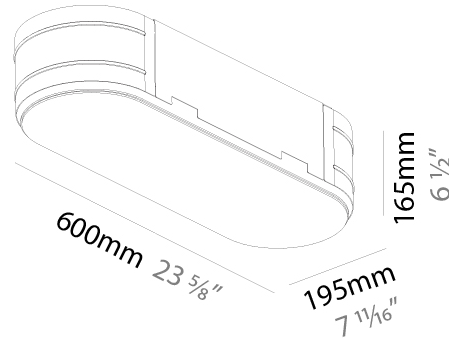

OPTICAL

RATINGS AND CERTIFICATIONS

Certified By: Certified for North American Standards
IP rating: IP20

PROJECT
TYPE
SPECIFIER
QUANTITY
DATE

635mm x 230mm
25" x 9 1/16"

10 | 12 1/2 | 15 | 25 | 30mm
3/8" | 1/2" | 9/16" | 1" | 3/16"