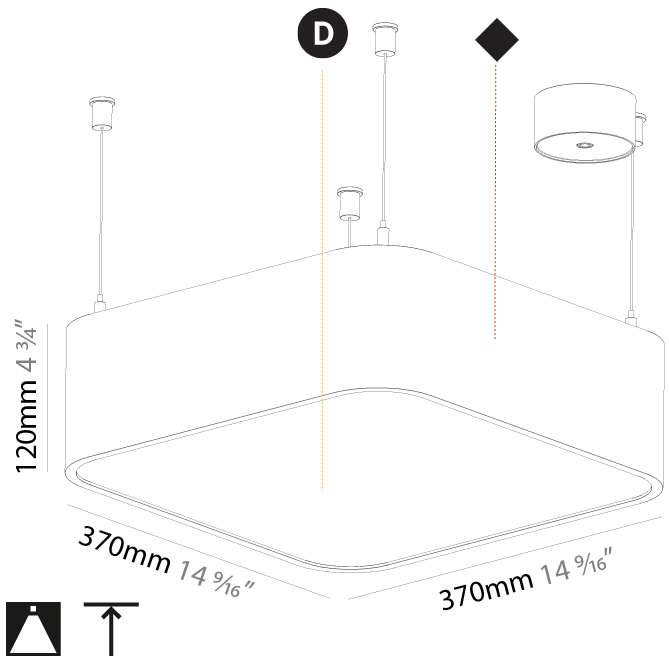

GENERAL

Series: Smoothy
Subseries: Smoothy Standard
Brand: Prolicht
Division: Architectural
Mounting Type: Suspension
Mounting Location: Ceiling
Subcategory: Ambient

PHYSICAL

Shape: Square
Length (mm): 370
Length (in): 14 ⁹/₁₆"
Width (mm): 370
Width (in): 14 ⁹/₁₆"
Height (mm): 120
Height (in): 4 ³/₄"
Max. Overall Height (mm): 2120
Max. Overall Height (in): 83 ⁷/₁₆"
Light Distribution: Direct
Weight (kg): 4.15
Weight (lbs): 9.13
Diffuser: PMMA - Opal or Micro-Prism
Fixture Finish: SSR / BKV / CWI / CRY / HAB / UFT / ITA / RUA / FTG / MYG / LOD / PUS / FRO / FUP / KIA / POP / BLS / SPG / MEY / GOH / GUM / CHC / COM / ABZ / JAG / OBR / MOS / ROR
Fixture Material: Extruded Aluminum / Steel
Cable Details: 2000mm / 78 3/4"

ELECTRICAL

Lamp Type: LED (Zhaga Standard)
Input Wattage (W): 12
Total Output Wattage (W): 10
Dimming: Non-Dimmable
Driver Included: Yes
Driver Location: Integrated
Driver Type: Constant Current - Universal
Driver Class: Class 2
Input Voltage (V): 120 - 277
Constant Current (MA): 350
Upon Request: (Not included - see components) Integral: 0-10Vdc dimming / Phase dimming 120Vac only

LED

Color Temperature (°K): 3000 / 3500 / 4000
Max. Delivered Lumen (lm): 1380 / 1401 / 1430
CRI: >80 CRI
Efficiency (%): 82.7
Lamp Life (hrs): 50000

OPTICAL

RATINGS AND CERTIFICATIONS

Certified By: Certified for North American Standards
IP rating: IP20