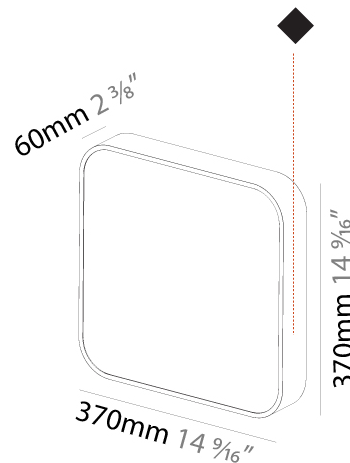

GENERAL

Series: Smoothy
Subseries: Smoothy Flat
Brand: Prolicht
Division: Architectural
Mounting Type: Surface
Mounting Location: Ceiling
Subcategory: Ambient

PHYSICAL

Shape: Square
Length (mm): 370
Length (in): 14 ⁹/₁₆
Height (mm): 370
Depth (mm): 60
Height (in): 14 ⁹/₁₆
Depth (in): 2 ³/₈
Light Distribution: Direct
Weight (kg): 3.16
Weight (lbs): 6.94
Diffuser: PMMA - Opal
Fixture Finish: SSR / BKV / CWI / CRY / HAB / UFT / ITA / RUA / FTG / MYG / LOD / PUS / FRO / FUP / KIA / POP / BLS / SPG / MEY / GOH / GUM / CHC / COM / ABZ / JAG / OBR / MOS / ROR
Fixture Material: Extruded Aluminum / Steel

ELECTRICAL

Lamp Type: LED (Zhaga Standard)
Input Wattage (W): 13.2
Total Output Wattage (W): 12
Dimming: Non-Dimmable
Driver Included: Yes
Driver Location: Integrated
Driver Type: Constant Current - Universal
Driver Class: Class 2
Input Voltage (V): 120 - 277
Constant Current (MA): 350
Upon Request: (Not included - see components) Integral: 0-10Vdc dimming / Phase dimming 120Vac only

LED

Color Temperature (°K): 3000 / 3500 / 4000
Max. Delivered Lumen (lm): 1200 / 1225 / 1250
CRI: >80 CRI
Lamp Life (hrs): 50000

OPTICAL

RATINGS AND CERTIFICATIONS

Certified By: Certified for North American Standards
IP rating: IP20

PROJECT
TYPE
SPECIFIER
QUANTITY
DATE