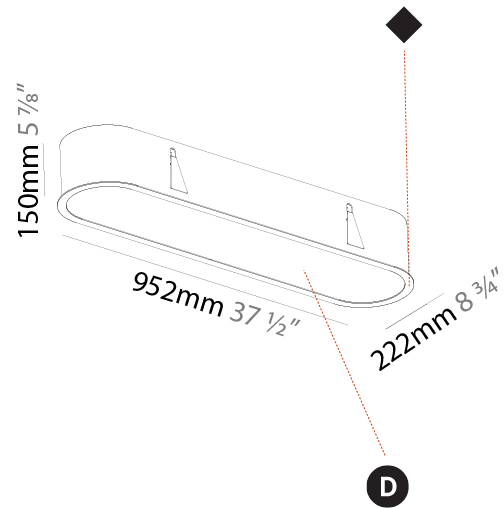

GENERAL

Series: Smoothy
Subseries: Smoothline
Brand: Prolicht
Division: Architectural
Mounting Type: Recessed
Mounting Location: Ceiling
Subcategory: Ambient

PHYSICAL

Shape: Oval
Length (mm): 952
Length (in): 37 1/2
Width (mm): 222
Width (in): 8 3/4
Depth (mm): 150
Depth (in): 5 7/8
Ceiling Thickness (mm): 10 / 12.5 / 15 / 25
Ceiling Thickness (in): 3/8 or 1/2 or 9/16 or 1
Min. Recessing Depth (mm): 160
Min. Recessing Depth (in): 6 5/16
Light Distribution: Direct
Weight (kg): 5.93
Weight (lbs): 13.05
Diffuser: PMMA - Opal or Micro-Prism
Fixture Finish: SSR / BKV / CWI / CRY / HAB / UFT / ITA / RUA / FTG / MYG / LOD / PUS / FRO / FUP / KIA / POP / BLS / SPG / MEY / GOH / GUM / CHC / COM / ABZ / JAG / OBR / MOS / ROR
Fixture Material: Extruded Aluminum / Steel
Cut-out Measurements: 935mm / 36 13/16" x 205mm / 8 1/16"

ELECTRICAL

Lamp Type: LED (Zhaga Standard)
Input Wattage (W): 31.9
Total Output Wattage (W): 27
Dimming: Tri-Mode (Non-Dimming and Phase Dimming (120Vac only) and 0-10V Dimming)
Driver Included: Yes
Driver Location: Integrated
Driver Type: Constant Current - Universal
Driver Class: Class 2
Input Voltage (V): 120 - 277
Constant Current (MA): 500

LED

Color Temperature (°K): 3000 / 3500 / 4000
Max. Delivered Lumen (lm): 2140 / 2303 / 2350
CRI: >80 CRI
Lamp Life (hrs): 50000

OPTICAL

RATINGS AND CERTIFICATIONS

Certified By: Certified for North American Standards
IP rating: IP20

PROJECT
TYPE
SPECIFIER
QUANTITY
DATE

935mm x 205mm
36 13/16" x 8 1/16"

10 - 25mm
3/8" - 1"

160mm
6 5/16"