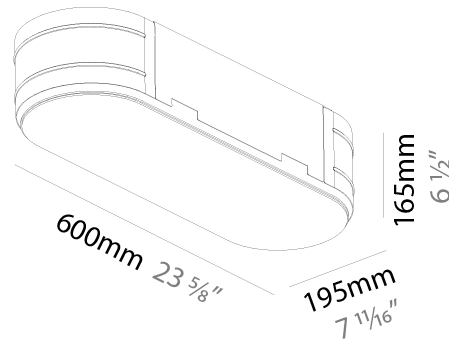

OPTICAL

RATINGS AND CERTIFICATIONS

Certified By: Certified for North American Standards
IP rating: IP20

PROJECT
TYPE
SPECIFIER
QUANTITY
DATE

635mm x 230mm
25" x 9 1/16"

10 | 12 1/2 | 15 | 25 | 30mm
3/8" | 1/2" | 9/16" | 1" | 3/16"