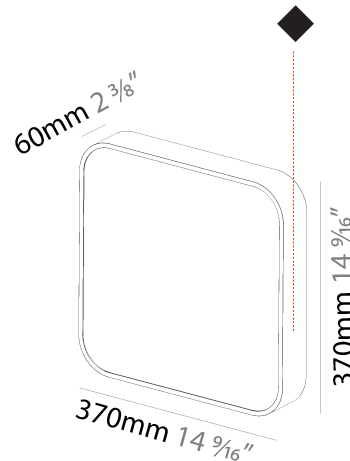

GENERAL

Series: Smoothy
Subseries: Smoothy Flat
Brand: Prolicht
Division: Architectural
Mounting Type: Surface
Mounting Location: Ceiling
Subcategory: Ambient

PHYSICAL

Shape: Square
Length (mm): 370
Length (in): 14 9/16
Height (mm): 370
Depth (mm): 60
Height (in): 14 9/16
Depth (in): 2 3/8
Light Distribution: Direct
Weight (kg): 3.16
Weight (lbs): 6.94
Diffuser: PMMA - Opal
Fixture Finish: SSR / BKV / CWI / CRY / HAB / UFT / ITA / RUA / FTG / MYG / LOD / PUS / FRO / FUP / KIA / POP / BLS / SPG / MEY / GOH / GUM / CHC / COM / ABZ / JAG / OBR / MOS / ROR
Fixture Material: Extruded Aluminum / Steel

ELECTRICAL

Lamp Type: LED (Zhaga Standard)
Input Wattage (W): 13.2
Total Output Wattage (W): 12
Dimming: Non-Dimmable
Driver Included: Yes
Driver Location: Integrated
Driver Type: Constant Current - Universal
Driver Class: Class 2
Input Voltage (V): 120 - 277
Constant Current (MA): 350
Upon Request: (Not included - see components) Integral: 0-10Vdc dimming / Phase dimming 120Vac only

LED

Color Temperature (°K): 3000 / 3500 / 4000
Max. Delivered Lumen (lm): 1200 / 1225 / 1250
CRI: >80 CRI
Lamp Life (hrs): 50000

OPTICAL

RATINGS AND CERTIFICATIONS

Certified By: Certified for North American Standards
IP rating: IP20