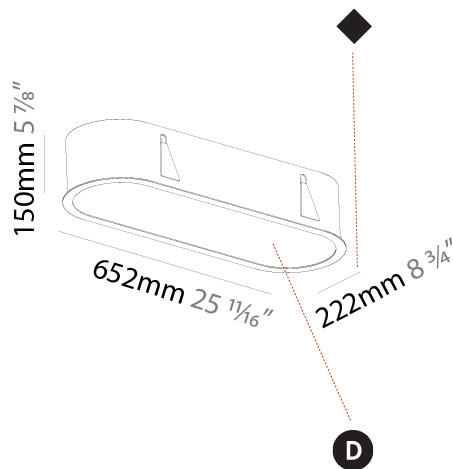

GENERAL

Series: Smoothy
Subseries: Smoothline
Brand: Prolicht
Division: Architectural
Mounting Type: Recessed
Mounting Location: Ceiling
Subcategory: Ambient

PHYSICAL

Shape: Oval
Length (mm): 652
Length (in): 25 11/16
Width (mm): 222
Width (in): 8 3/4
Depth (mm): 150
Depth (in): 5 7/8
Ceiling Thickness (mm): 10 / 12.5 / 15 / 25
Ceiling Thickness (in): 3/8 or 1/2 or 9/16 or 1
Min. Recessing Depth (mm): 160
Min. Recessing Depth (in): 6 5/16
Light Distribution: Direct
Weight (kg): 4.033
Weight (lbs): 8.87
Diffuser: PMMA - Opal or Micro-Prism
Fixture Finish: SSR / BKV / CWI / CRY / HAB / UFT / ITA / RUA / FTG / MYG / LOD / PUS / FRO / FUP / KIA / POP / BLS / SPG / MEY / GOH / GUM / CHC / COM / ABZ / JAG / OBR / MOS / ROR
Fixture Material: Extruded Aluminum / Steel
Cut-out Measurements: 635mm / 25" x 205mm / 8 1/16"

ELECTRICAL

Lamp Type: LED (Zhaga Standard)
Input Wattage (W): 21
Total Output Wattage (W): 18
Dimming: Tri-Mode (Non-Dimming and Phase Dimming (120Vac only) and 0-10V Dimming)
Driver Included: Yes
Driver Location: Integrated
Driver Type: Constant Current - Universal
Driver Class: Class 2
Input Voltage (V): 120 - 277
Constant Current (MA): 500

LED

Color Temperature (°K): 3000 / 3500 / 4000
Max. Delivered Lumen (lm): 1430 / 1539 / 1570
CRI: >80 CRI
Lamp Life (hrs): 50000

OPTICAL

RATINGS AND CERTIFICATIONS

Certified By: Certified for North American Standards
IP rating: IP20

PROJECT
TYPE
SPECIFIER
QUANTITY
DATE