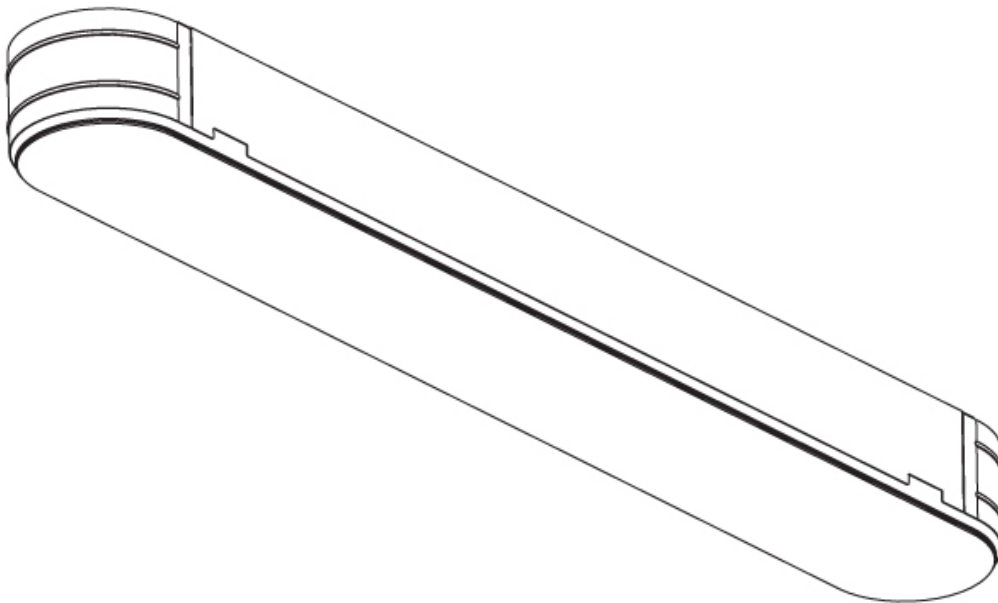

SMOOTHLINE TRIMLESS

A37520-

PROJECT	_____
TYPE	_____
SPECIFIER	_____
QUANTITY	_____
DATE	_____