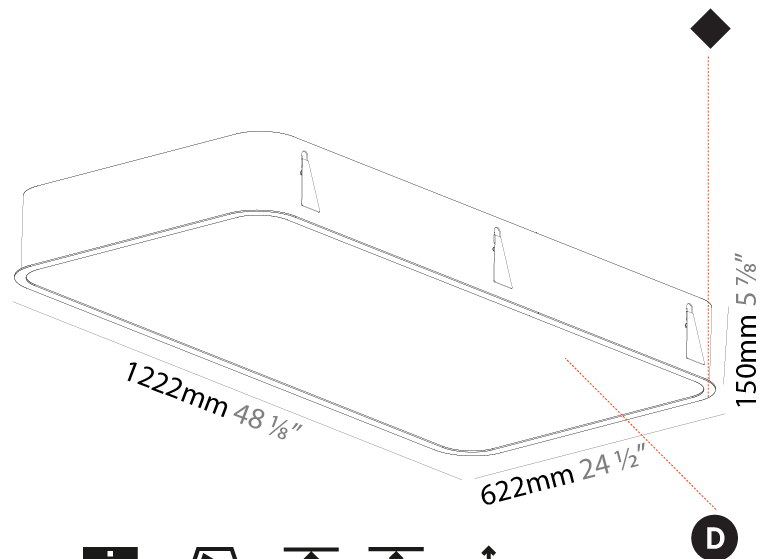

PHYSICAL

Shape: Square
Length (mm): 1222
Length (in): 48 7/8
Width (mm): 622
Width (in): 24 1/2
Height (mm): 150
Height (in): 5 7/8
Ceiling Thickness (mm): 10 / 12.5 / 15 / 25
Ceiling Thickness (in): 3/8 or 1/2 or 9/16 or 1
Min. Recessing Depth (mm): 160
Min. Recessing Depth (in): 6 5/16
Light Distribution: Direct
Weight (kg): 24.4
Weight (lbs): 53.68
Diffuser: PMMA - Opal or Micro-Prism
Fixture Finish: SSR / BKV / CWI / CRY / HAB / UFT / ITA / RUA / FTG / MYG / LOD / PUS / FRO / FUP / KIA / POP / BLS / SPG / MEY / GOH / GUM / CHC / COM / ABZ / JAG / OBR / MOS / ROR
Fixture Material: Extruded Aluminum / Steel
Cut-out Measurements: 1205mm / 47 7/16" x 605mm / 23 13/16"

ELECTRICAL

Lamp Type: LED (Zhaga Standard)
Input Wattage (W): 108.9
Total Output Wattage (W): 99
Dimming: Non-Dimmable
Driver Included: Yes
Driver Location: Integrated
Driver Type: Constant Current - Universal
Driver Class: Class 2
Input Voltage (V): 120 - 277
Constant Current (MA): 350
Upon Request: (Not included - see components) Integral: 0-10Vdc dimming / Phase dimming 120Vac only

LED

Color Temperature (°K): 3000 / 3500 / 4000
Max. Delivered Lumen (lm): 11050 / 11221 / 11450
CRI: >80 CRI
Efficiency (%): 0.827
Lamp Life (hrs): 50000

OPTICAL

RATINGS AND CERTIFICATIONS

Certified By: Certified for North American Standards
IP rating: IP20