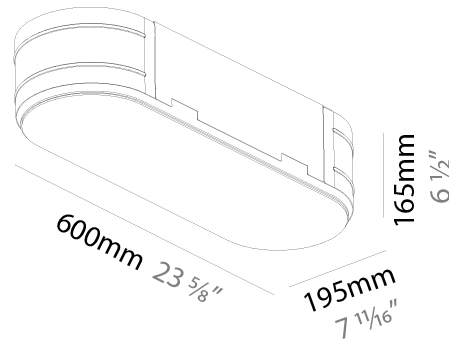

RATINGS AND CERTIFICATIONS

Certified By: Certified for North American Standards
 IP rating: IP20

PROJECT
TYPE
SPECIFIER
QUANTITY
DATE

635mm x 230mm
25" x 9 1/16"

10 | 12 1/2 | 15 | 25 | 30mm
3/8" | 1/2" | 9/16" | 1" | 3/16"