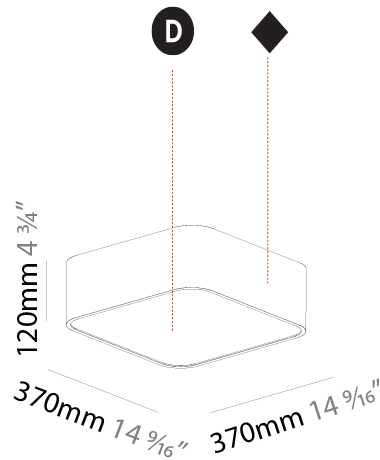

GENERAL

Series: Smoothy
Subseries: Smoothy Standard
Brand: Prolicht
Division: Architectural
Mounting Type: Surface
Mounting Location: Ceiling
Subcategory: Ambient

PHYSICAL

Shape: Square
Length (mm): 370
Length (in): 14 ⁹/₁₆
Width (mm): 370
Width (in): 14 ⁹/₁₆
Height (mm): 120
Height (in): 4 ³/₄
Light Distribution: Direct
Weight (kg): 3.458
Weight (lbs): 7.61
Diffuser: PMMA - Opal or Micro-Prism
Fixture Finish: SSR / BKV / CWI / CRY / HAB / UFT / ITA / RUA / FTG / MYG / LOD / PUS / FRO / FUP / KIA / POP / BLS / SPG / MEY / GOH / GUM / CHC / COM / ABZ / JAG / OBR / MOS / ROR
Fixture Material: Extruded Aluminum / Steel

ELECTRICAL

Lamp Type: LED (Zhaga Standard)
Input Wattage (W): 13.2
Total Output Wattage (W): 12
Dimming: Non-Dimmable
Driver Included: Yes
Driver Location: Integrated
Driver Type: Constant Current -Universal
Driver Class: Class 2
Input Voltage (V): 120 - 277
Constant Current (MA): 350
Upon Request: 0-10Vdc dimming / Phase dimming 120Vac only

LED

Color Temperature (°K): 3000 / 3500 / 4000
Max. Delivered Lumen (lm): 1380 / 1401 / 1430
CRI: >80 CRI
Efficiency (%): 0.867
Lamp Life (hrs): 50000

OPTICAL

RATINGS AND CERTIFICATIONS

Certified By: Certified for North American Standards
IP rating: IP20

PROJECT
TYPE
SPECIFIER
QUANTITY
DATE