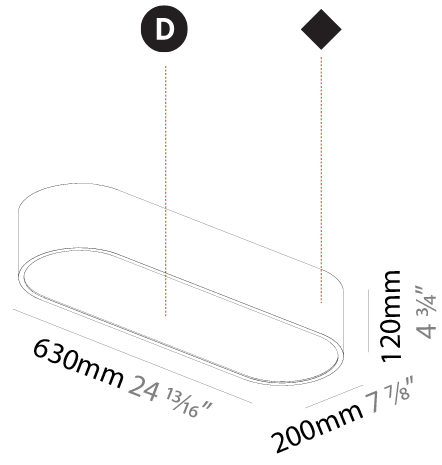

GENERAL

Series: Smoothy
Subseries: Smoothline
Brand: Prolicht
Division: Architectural
Mounting Type: Surface
Mounting Location: Ceiling
Subcategory: Ambient

PHYSICAL

Shape: Oval
Length (mm): 630
Length (in): 24 ¹³/₁₆
Width (mm): 200
Width (in): 7 ⁷/₈
Height (mm): 120
Height (in): 4 ³/₄
Light Distribution: Direct
Weight (kg): 3.403
Weight (lbs): 7.49
Diffuser: PMMA - Opal or Micro-Prism
Fixture Finish: SSR / BKV / CWI / CRY / HAB / UFT / ITA / RUA / FTG / MYG / LOD / PUS / FRO / FUP / KIA / POP / BLS / SPG / MEY / GOH / GUM / CHC / COM / ABZ / JAG / OBR / MOS / ROR
Fixture Material: Extruded Aluminum / Steel

ELECTRICAL

Lamp Type: LED (Zhaga Standard)
Input Wattage (W): 21
Total Output Wattage (W): 18
Dimming: Tri-Mode (Non-Dimming and Phase Dimming (120Vac only) and 0-10V Dimming)
Driver Included: Yes
Driver Location: Integrated
Driver Type: Constant Current - Universal
Driver Class: Class 2
Input Voltage (V): 120 - 277
Constant Current (MA): 500

LED

Color Temperature (°K): 3000 / 3500 / 4000
Max. Delivered Lumen (lm): 1460 / 1568 / 1600
CRI: >80 CRI
Lamp Life (hrs): 50000

OPTICAL

RATINGS AND CERTIFICATIONS

Certified By: Certified for North American Standards
IP rating: IP20

PROJECT
TYPE
SPECIFIER
QUANTITY
DATE