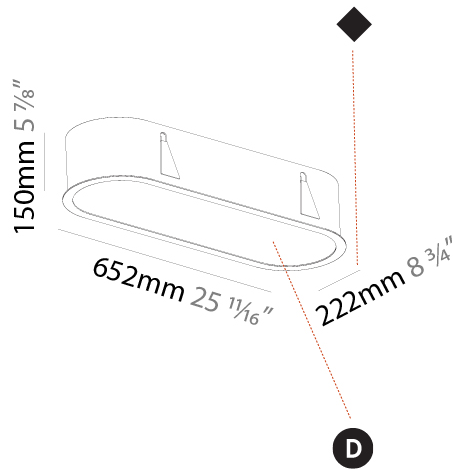

GENERAL

Series: Smoothy
Subseries: Smoothline
Brand: Prolicht
Division: Architectural
Mounting Type: Recessed
Mounting Location: Ceiling
Subcategory: Ambient

PHYSICAL

Shape: Oval
Length (mm): 652
Length (in): 25 11/16
Width (mm): 222
Width (in): 8 3/4
Depth (mm): 150
Depth (in): 5 7/8
Ceiling Thickness (mm): 10 / 12.5 / 15 / 25
Ceiling Thickness (in): 3/8 or 1/2 or 9/16 or 1
Min. Recessing Depth (mm): 160
Min. Recessing Depth (in): 6 5/16
Light Distribution: Direct
Weight (kg): 4.033
Weight (lbs): 8.87
Diffuser: PMMA - Opal or Micro-Prism
Fixture Finish: SSR / BKV / CWI / CRY / HAB / UFT / ITA / RUA / FTG / MYG / LOD / PUS / FRO / FUP / KIA / POP / BLS / SPG / MEY / GOH / GUM / CHC / COM / ABZ / JAG / OBR / MOS / ROR
Fixture Material: Extruded Aluminum / Steel
Cut-out Measurements: 635mm / 25" x 205mm / 8 1/16"

ELECTRICAL

Lamp Type: LED (Zhaga Standard)
Input Wattage (W): 21
Total Output Wattage (W): 18
Dimming: Tri-Mode (Non-Dimming and Phase Dimming (120Vac only) and 0-10V Dimming)
Driver Included: Yes
Driver Location: Integrated
Driver Type: Constant Current - Universal
Driver Class: Class 2
Input Voltage (V): 120 - 277
Constant Current (MA): 500

LED

Color Temperature (°K): 3000 / 3500 / 4000
Max. Delivered Lumen (lm): 1430 / 1539 / 1570
CRI: >80 CRI
Lamp Life (hrs): 50000

OPTICAL

RATINGS AND CERTIFICATIONS

Certified By: Certified for North American Standards
IP rating: IP20