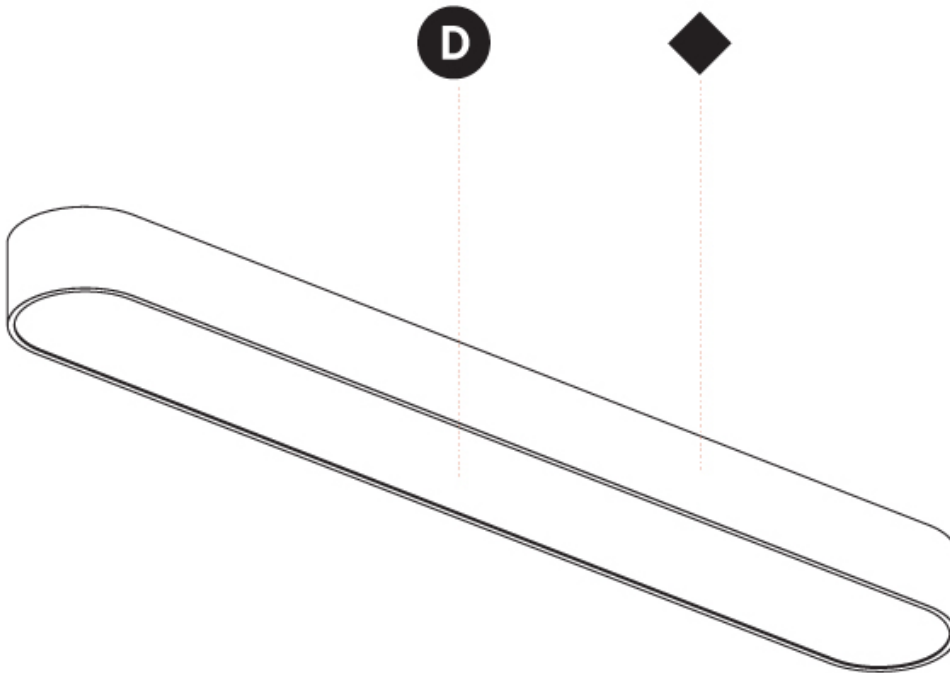

SMOOTHLINE SURFACE

A32972-

PROJECT

TYPE

SPECIFIER

QUANTITY

DATE