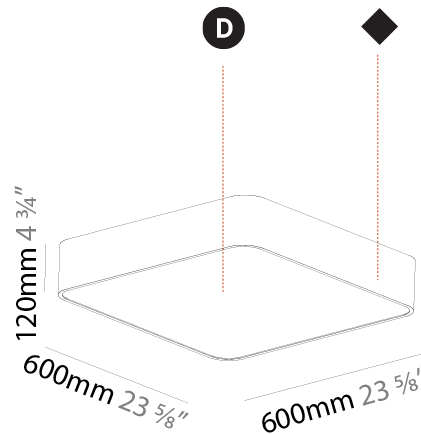

GENERAL

Series: Smoothy
Subseries: Smoothy Standard
Brand: Prolicht
Division: Architectural
Mounting Type: Surface
Mounting Location: Ceiling
Subcategory: Ambient

PHYSICAL

Shape: Square
Length (mm): 600
Length (in): 23 5/8
Width (mm): 600
Width (in): 23 5/8
Height (mm): 120
Height (in): 4 3/4
Light Distribution: Direct
Weight (kg): 11.315
Weight (lbs): 24.89
Diffuser: [PMMA - Opal or Micro-Prism](#)
Fixture Finish: [SSR / BKV / CWI / CRY / HAB / UFT / ITA / RUA / FTG / MYG / LOD / PUS / FRO / FUP / KIA / POP / BLS / SPG / MEY / GOH / GUM / CHC / COM / ABZ / JAG / OBR / MOS / ROR](#)
Fixture Material: [Extruded Aluminum / Steel](#)

ELECTRICAL

Lamp Type: LED (Zhaga Standard)
Input Wattage (W): 55
Total Output Wattage (W): 49.7
Dimming: [Non-Dimmable](#)
Driver Included: Yes
Driver Location: Integrated
Driver Type: [Constant Current - Universal](#)
Driver Class: [Class 2](#)
Input Voltage (V): 120 - 277
Constant Current (MA): 350
Upon Request: (Not included - see components) Integral: 0-10Vdc dimming / Phase dimming 120Vac only

LED

Color Temperature (°K): [3000 / 3500 / 4000](#)
Max. Delivered Lumen (lm): 5520 / 5606 / 5720
CRI: >80 CRI
Efficiency (%): 0.867
Lamp Life (hrs): 50000

OPTICAL

RATINGS AND CERTIFICATIONS

Certified By: Certified for North American Standards
IP rating: IP20

PROJECT
TYPE
SPECIFIER
QUANTITY
DATE