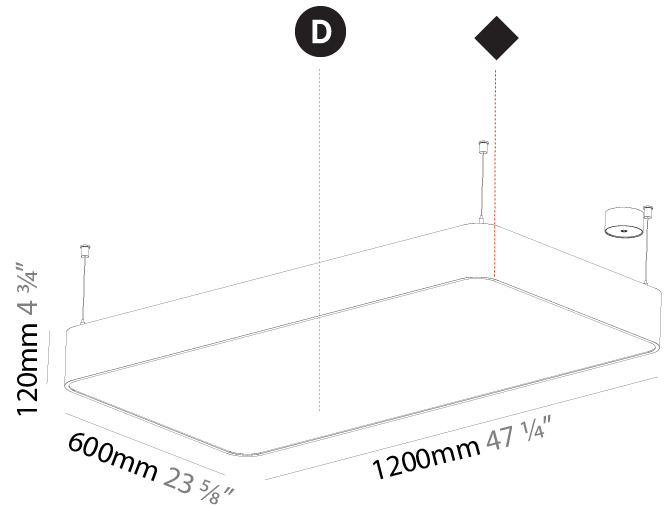

GENERAL

Series: Smoothy
Subseries: Smoothy Standard
Brand: Prolicht
Division: Architectural
Mounting Type: Suspension
Mounting Location: Ceiling
Subcategory: Ambient

PHYSICAL

Shape: Rectangle
Length (mm): 1200
Length (in): 47 1/4
Width (mm): 600
Width (in): 23 5/8
Height (mm): 120
Height (in): 4 3/4
Max. Overall Height (mm): 2120mm / 83-7/16
Max. Overall Height (in): 83 7/16
Light Distribution: Direct
Weight (kg): 20.33
Weight (lbs): 44.82
Diffuser: PMMA - Opal or Micro-Prism
Fixture Finish: SSR / BKV / CWI / CRY / HAB / UFT / ITA / RUA / FTG / MYG / LOD / PUS / FRO / FUP / KIA / POP / BLS / SPG / MEY / GOH / GUM / CHC / COM / ABZ / JAG / OBR / MOS / ROR
Fixture Material: Extruded Aluminum / Steel
Cable Details: 2000mm / 78 3/4"

ELECTRICAL

Lamp Type: LED (Zhaga Standard)
Input Wattage (W): 108.9
Total Output Wattage (W): 99
Dimming: Non-Dimmable
Driver Included: Yes
Driver Location: Integrated
Driver Type: Constant Current - Universal
Driver Class: Class 2
Input Voltage (V): 120 - 277
Constant Current (MA): 350
Upon Request: (Not included - see components) Integral: 0-10Vdc dimming / Phase dimming 120Vac only

LED

Color Temperature (°K): 3000 / 3500 / 4000
Max. Delivered Lumen (lm): 11050 / 11250 / 11450
CRI: >80 CRI
Efficiency (%): 82.7%
Lamp Life (hrs): 50000

OPTICAL

RATINGS AND CERTIFICATIONS

Certified By: Certified for North American Standards
IP rating: IP20