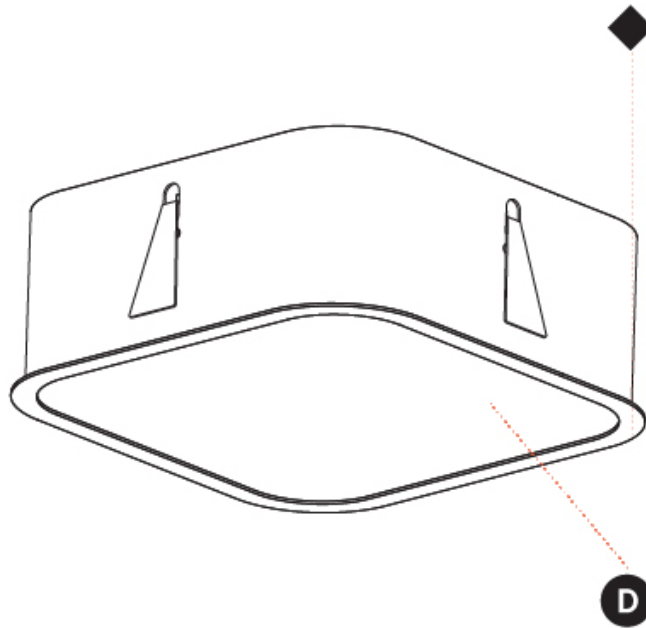

SMOOTHY STANDARD RECESSED

A37595-

PROJECT

TYPE

SPECIFIER

QUANTITY

DATE

A