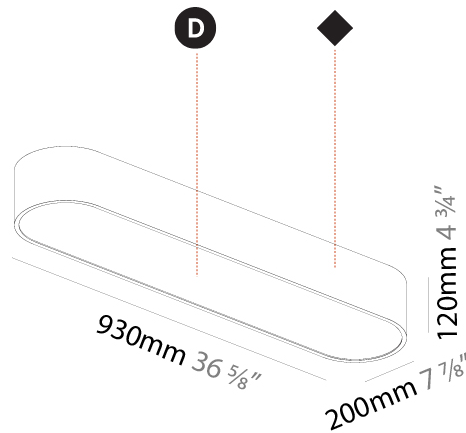

GENERAL

Series: Smoothy
Subseries: Smoothline
Brand: Prolicht
Division: Architectural
Mounting Type: Surface
Mounting Location: Ceiling
Subcategory: Ambient

PHYSICAL

Shape: Oval
Length (mm): 930
Length (in): 36 5/8
Width (mm): 200
Width (in): 7 7/8
Height (mm): 120
Height (in): 4 3/4
Light Distribution: Direct
Weight (kg): 5.108
Weight (lbs): 11.24
Diffuser: PMMA - Opal or Micro-Prism
Fixture Finish: SSR / BKV / CWI / CRY / HAB / UFT / ITA / RUA / FTG / MYG / LOD / PUS / FRO / FUP / KIA / POP / BLS / SPG / MEY / GOH / GUM / CHC / COM / ABZ / JAG / OBR / MOS / ROR
Fixture Material: Extruded Aluminum / Steel

ELECTRICAL

Lamp Type: LED (Zhaga Standard)
Input Wattage (W): 31.5
Total Output Wattage (W): 27
Dimming: Tri-Mode (Non-Dimming and Phase Dimming (120Vac only) and 0-10V Dimming)
Driver Included: Yes
Driver Location: Integrated
Driver Type: Constant Current - Universal
Driver Class: Class 2
Input Voltage (V): 120 - 277
Constant Current (MA): 500

LED

Color Temperature (°K): 3000 / 3500 / 4000
Max. Delivered Lumen (lm): 2190 / 2362 / 2410
CRI: >80 CRI
Lamp Life (hrs): 50000

OPTICAL

RATINGS AND CERTIFICATIONS

Certified By: Certified for North American Standards
IP rating: IP20

PROJECT
TYPE
SPECIFIER
QUANTITY
DATE