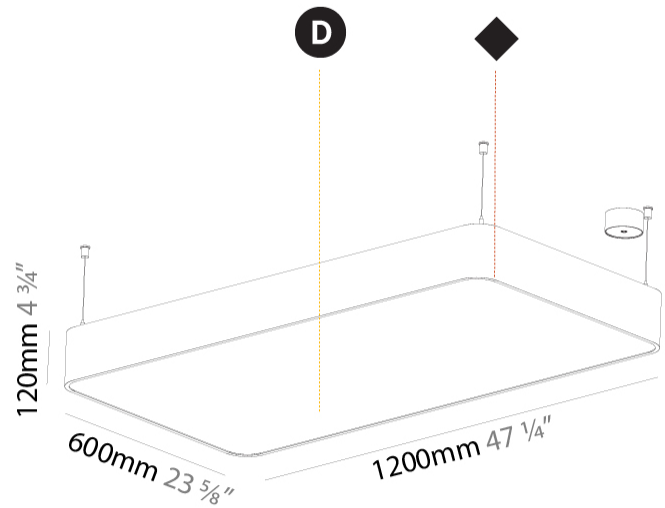

GENERAL

Series: Smoothy
Subseries: Smoothy Standard
Partner: Prolicht
Division: Architectural
Installation: Suspension
Product Type: Pendant
Mounting Location: Ceiling
Light Distribution: Direct

PHYSICAL

Shape: Rectangle
Length (mm): 1200
Length (in): 47 3/4
Width (mm): 600
Width (in): 23 5/8
Height (mm): 120
Height (in): 4 3/4
Max. Overall Height (mm): 2120mm / 83-7/16
Max. Overall Height (in): 83 7/16
Weight (kg): 20.33
Weight (lbs): 44.82
Diffuser: PMMA - Opal or Micro-Prism
Fixture Finish: SSR / BKV / CWI / CRY / HAB / UFT / ITA / RUA / FTG / MYG / LOD / PUS / FRO / FUP / KIA / POP / BLS / SPG / MEY / GOH / CHC / COM / ABZ / JAG / OBR / MOS / ROR
Fixture Material: Extruded Aluminum / Steel
Cable Details: 2000mm / 78 3/4"

ELECTRICAL

Lamp Type: LED (Zhaga Standard)
Input Wattage (W): 108.9
Total Output Wattage (W): 99
Dimming: Non-Dimmable
Driver Included: Yes
Driver Location: Integrated
Driver Type: Constant Current - Universal
Driver Class: Class 2
Input Voltage (V): 120 - 277
Constant Current (MA): 350
Upon Request: (Not included - see components) Integral: 0-10Vdc dimming / Phase dimming 120Vac only

LED

Color Temperature (°K): 3000 / 4000
Max. Delivered Lumen (lm): 11050 / 11450
CRI: >80 CRI
Efficiency (%): 82.7%
Lamp Life (hrs): 50000
Upon Request: Other CCT available

OPTICAL

RATINGS AND CERTIFICATIONS

Certified By: Certified for North American Standards
IP rating: IP20