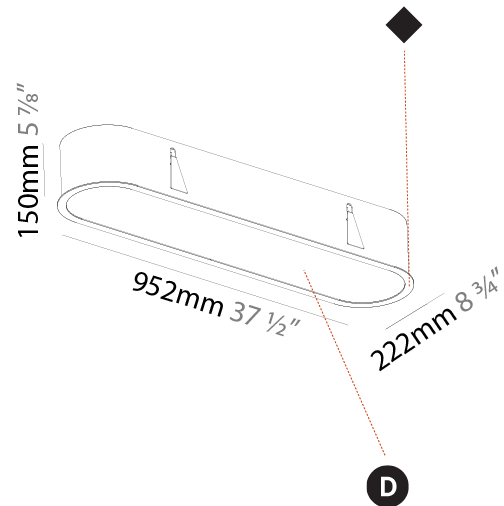

PROJECT
TYPE
SPECIFIER
QUANTITY
DATE

935mm x 205mm
 36 13/16" x 8 1/16"

10 - 25mm
 3/8" - 1"

160mm
 6 5/16"

SMOOTHLINE RECESSED

A37756-

PROJECT

TYPE