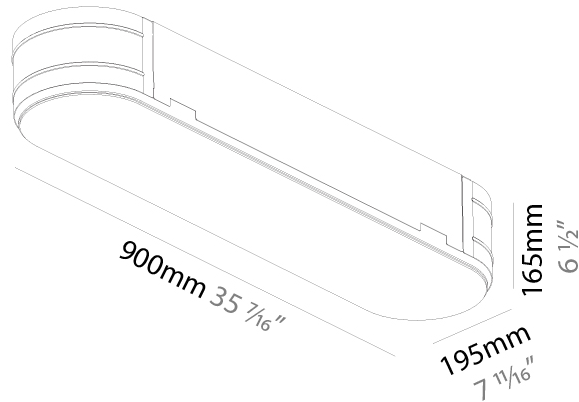

GENERAL

Series: Smoothy
Subseries: Smoothline
Brand: Prolicht
Division: Architectural
Mounting Type: Trimless
Mounting Location: Ceiling
Subcategory: Ambient

PHYSICAL

Shape: Oval
Length (mm): 900
Length (in): 35 7/16
Width (mm): 195
Width (in): 7 13/16
Depth (mm): 165
Depth (in): 6 1/2
Ceiling Thickness (mm): 10 / 12.5 / 15 / 25 / 30
Ceiling Thickness (in): 3/8 or 1/2 or 9/16 or 1 or 1 3/16
Min. Recessing Depth (mm): 180
Min. Recessing Depth (in): 7 1/16
Light Distribution: Direct
Weight (kg): 5.756
Weight (lbs): 12.66
Diffuser: PMMA - Opal
Fixture Material: Extruded Aluminum / Steel
Cut-out Measurements: 935mm / 36 15/16" x 230mm / 9 1/16"
Upon Request: Unique Sizes Unique Ceiling Thickness Unique Mounting Depth Spot Inserts

ELECTRICAL

Lamp Type: LED (Zhaga Standard)
Input Wattage (W): 31.5
Total Output Wattage (W): 27
Dimming: [Tri-Mode (Non-Dimming and Phase Dimming (120Vac only) and 0-10V Dimming)](#)
Driver Included: Yes
Driver Location: Integrated
Driver Type: Constant Current - Universal
Driver Class: Class 2
Input Voltage (V): 120 - 277
Constant Current (MA): 500

LED

[Color Temperature (*K): 3000 / 3500 / 4000](#)
Max. Delivered Lumen (lm): 2340 / 2518 / 2570
CRI: >80 CRI
Lamp Life (hrs): 50000
Upon Request: RGB-W Tunable White Special Color Temperature CRI90

OPTICAL

RATINGS AND CERTIFICATIONS

Certified By: Certified for North American Standards
IP rating: IP20

PROJECT
TYPE
SPECIFIER
QUANTITY
DATE

935mm x 230mm
36 13/16" x 9 1/16"

10 | 12 1/2 | 15 | 25 | 30mm
3/8" | 1/2" | 9/16" | 1" | 3/16"