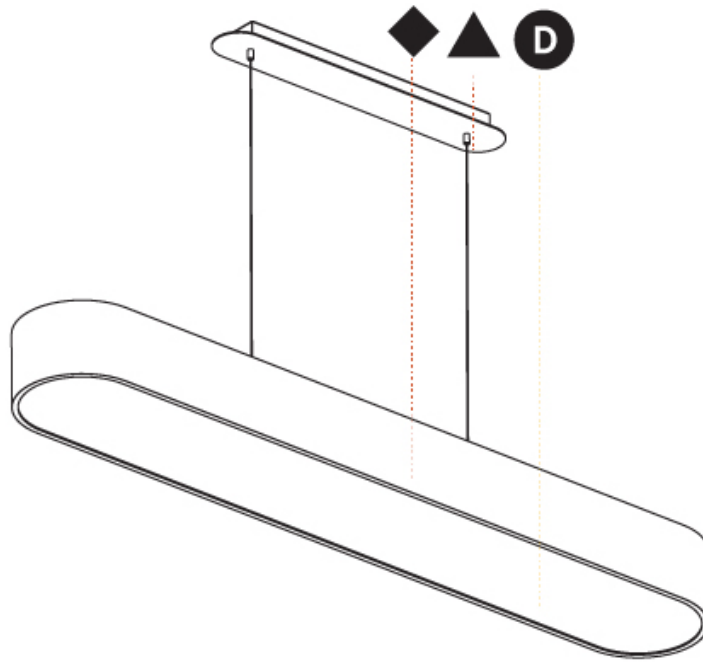

SMOOTHLINE SUSPENSION

A30271-

PROJECT

TYPE

SPECIFIER

QUANTITY

DATE

A