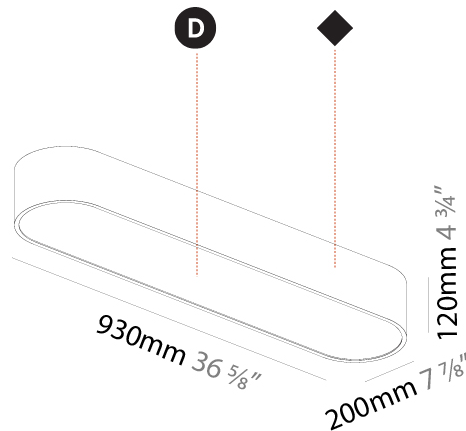

1. To build a product code in our configurator select the specify button on the base model # product page
2. To build a manual product code on this datasheet choose from the options listed below in blue font and add the suffix to the base model #

GENERAL

Series: Smoothy
Subseries: Smoothline
Brand: Prolicht
Division: Architectural
Mounting Type: Surface
Mounting Location: Ceiling
Subcategory: Ambient

PHYSICAL

Shape: Oval
Length (mm): 930
Length (in): 36 5/8
Width (mm): 200
Width (in): 7 7/8
Height (mm): 120
Height (in): 4 3/4
Light Distribution: Direct
Weight (kg): 5.108
Weight (lbs): 11.24
Diffuser: PMMA - Opal or Micro-Prism
Fixture Finish: SSR / BKV / CWI / CRY / HAB / UFT / ITA / RUA / FTG / MYG / LOD / PUS / FRO / FUP / KIA / POP / BLS / SPG / MEY / GOH / GUM / CHC / COM / ABZ / JAG / OBR / MOS / ROR
Fixture Material: Extruded Aluminum / Steel

ELECTRICAL

Lamp Type: LED (Zhaga Standard)
Input Wattage (W): 31.5
Total Output Wattage (W): 27
Dimming: Tri-Mode (Non-Dimming and Phase Dimming (120Vac only) and 0-10V Dimming)
Driver Included: Yes
Driver Location: Integrated
Driver Type: Constant Current - Universal
Driver Class: Class 2
Input Voltage (V): 120 - 277
Constant Current (MA): 500

LED

Color Temperature (°K): 3000 / 3500 / 4000
Max. Delivered Lumen (lm): 2190 / 2362 / 2410
CRI: >80 CRI
Lamp Life (hrs): 50000

OPTICAL

RATINGS AND CERTIFICATIONS

Certified By: Certified for North American Standards
IP rating: IP20