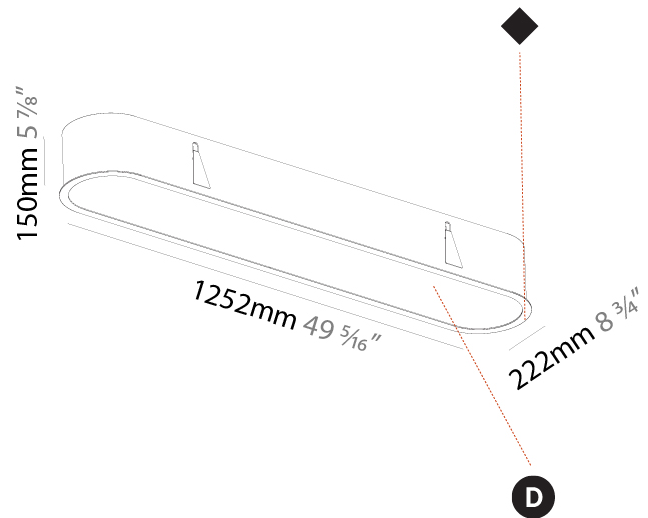

GENERAL

Series: Smoothy
Subseries: Smoothline
Brand: Prolicht
Division: Architectural
Mounting Type: Recessed
Mounting Location: Ceiling
Subcategory: Ambient

PHYSICAL

Shape: Oval
Length (mm): 1252
Length (in): 49 5/16
Width (mm): 222
Width (in): 8 3/4
Depth (mm): 150
Depth (in): 5 7/8
Ceiling Thickness (mm): 10 / 12.5 / 15 / 25
Ceiling Thickness (in): 3/8 or 1/2 or 9/16 or 1
Min. Recessing Depth (mm): 160
Min. Recessing Depth (in): 6 5/16
Light Distribution: Direct
Weight (kg): 7.634
Weight (lbs): 16.80
Diffuser: PMMA - Opal or Micro-Prism
Fixture Finish: SSR / BKV / CWI / CRY / HAB / UFT / ITA / RUA / FTG / MYG / LOD / PUS / FRO / FUP / KIA / POP / BLS / SPG / MEY / GOH / GUM / CHC / COM / ABZ / JAG / OBR / MOS / ROR
Fixture Material: Extruded Aluminum / Steel
Cut-out Measurements: 1235mm / 48 5/8" x 205mm / 8 1/16"

ELECTRICAL

Lamp Type: LED (Zhaga Standard)
Input Wattage (W): 41.8
Total Output Wattage (W): 36
Dimming: Tri-Mode (Non-Dimming and Phase Dimming (120Vac only) and 0-10V Dimming)
Driver Included: Yes
Driver Location: Integrated
Driver Type: Constant Current - Universal
Driver Class: Class 2
Input Voltage (V): 120 - 277
Constant Current (MA): 500

LED

Color Temperature (°K): 3000 / 3500 / 4000
Max. Delivered Lumen (lm): 2860 / 3077 / 3140
CRI: >80 CRI
Lamp Life (hrs): 50000

OPTICAL

RATINGS AND CERTIFICATIONS

Certified By: Certified for North American Standards
IP rating: IP20

PROJECT
TYPE
SPECIFIER
QUANTITY
DATE