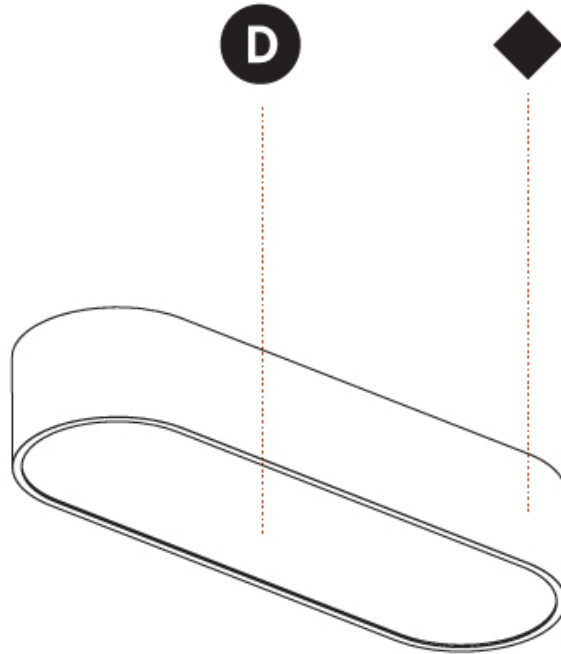

A32966-

PROJECT

TYPE

SPECIFIER

QUANTITY

DATE

A