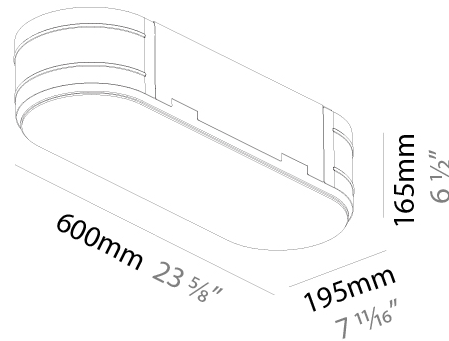

GENERAL

Series: Smoothy
Subseries: Smoothline
Brand: Prolicht
Division: Architectural
Mounting Type: Suspension
Mounting Location: Ceiling
Subcategory: Ambient

PHYSICAL

Shape: Oval
Length (mm): 930
Length (in): 36 5/8
Width (mm): 200
Width (in): 7 7/8
Height (mm): 120
Height (in): 4 3/4
Max. Overall Height (mm): 2120
Max. Overall Height (in): 82 1/2
Light Distribution: Direct
Weight (kg): 6.973
Weight (lbs): 15.34
Diffuser: PMMA - Opal or Micro-Prism
Fixture Finish: SSR / BKV / CWI / CRY / HAB / UFT / ITA / RUA / FTG / MYG / LOD / PUS / FRO / FUP / KIA / POP / BLS / SPG / MEY / GOH / GUM / CHC / COM / ABZ / JAG / OBR / MOS / ROR
Fixture Material: Extruded Aluminum / Steel
Cable Details: 2000mm / 78 3/4"

GENERAL

Series: Smoothy
Subseries: Smoothline
Brand: Prolicht
Division: Architectural
Mounting Type: Trimless
Mounting Location: Ceiling
Subcategory: Ambient

PHYSICAL

Shape: Oval
Length (mm): 600
Length (in): 23 5/8
Width (mm): 195
Width (in): 7 11/16
Depth (mm): 165
Depth (in): 6 1/2
Ceiling Thickness (mm): 10 / 12.5 / 15 / 25 / 30
Ceiling Thickness (in): 3/8 or 1/2 or 9/16 or 1 or 1 3/16
Min. Recessing Depth (mm): 180
Min. Recessing Depth (in): 7 1/16
Light Distribution: Direct
Weight (kg): 3.8
Weight (lbs): 7.6
Diffuser: PMMA - Opal
Fixture Material: Extruded Aluminum / Steel
Cut-out Measurements: 635mm / 25" x 230mm / 9 1/16"
Upon Request: Unique Sizes Unique Ceiling Thickness Unique Mounting Depth Spot Inserts

OPTICAL

RATINGS AND CERTIFICATIONS

Certified By: Certified for North American Standards
IP rating: IP20

PROJECT
TYPE
SPECIFIER
QUANTITY
DATE

635mm x 230mm
25" x 9 1/16"

10 | 12 1/2 | 15 | 25 | 30mm
3/8" | 1/2" | 9/16" | 1" | 3/16"