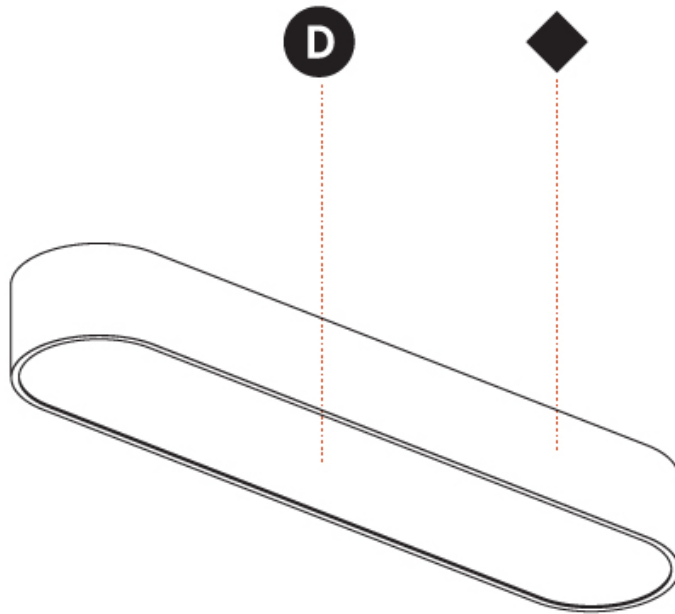

A32968-

PROJECT _____

TYPE _____

SPECIFIER _____

QUANTITY _____

DATE _____