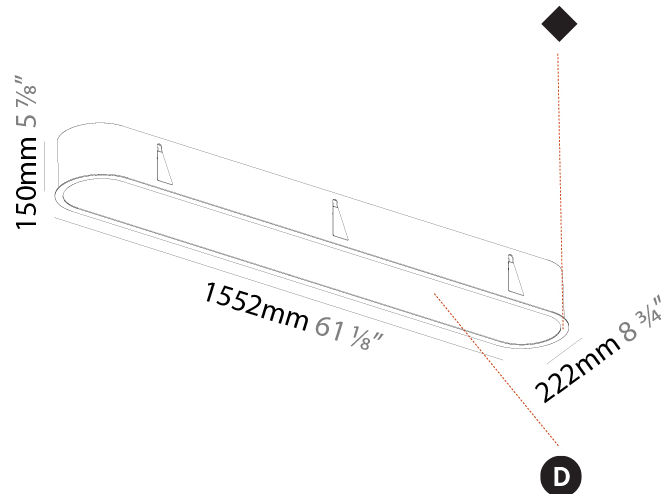

GENERAL

Series: Smoothy
Subseries: Smoothline
Brand: Prolicht
Division: Architectural
Mounting Type: Recessed
Mounting Location: Ceiling
Subcategory: Ambient

PHYSICAL

Shape: Oval
Length (mm): 1552
Length (in): 61 1/8
Width (mm): 222
Width (in): 8 3/4
Depth (mm): 150
Depth (in): 5 7/8
Ceiling Thickness (mm): 10 / 12.5 / 15 / 25
Ceiling Thickness (in): 3/8 or 1/2 or 9/16 or 1
Min. Recessing Depth (mm): 160
Min. Recessing Depth (in): 6 5/16
Light Distribution: Direct
Weight (kg): 8.895
Weight (lbs): 19.57
Diffuser: PMMA - Opal or Micro-Prism
Fixture Finish: SSR / BKV / CWI / CRY / HAB / UFT / ITA / RUA / FTG / MYG / LOD / PUS / FRO / FUP / KIA / POP / BLS / SPG / MEY / GOH / GUM / CHC / COM / ABZ / JAG / OBR / MOS / ROR
Fixture Material: Extruded Aluminum / Steel
Cut-out Measurements: 1535mm / 60 7/16" x 205mm / 8 1/16"

ELECTRICAL

Lamp Type: LED (Zhaga Standard)
Input Wattage (W): 52.8
Total Output Wattage (W): 45
Dimming: Tri-Mode (Non-Dimming and Phase Dimming (120Vac only) and 0-10V Dimming)
Driver Included: Yes
Driver Location: Integrated
Driver Type: Constant Current - Universal
Driver Class: Class 2
Input Voltage (V): 120 - 277
Constant Current (MA): 500

LED

Color Temperature (°K): 3000 / 3500 / 4000
Max. Delivered Lumen (lm): 3570 / 3842 / 3920
CRI: >80 CRI
Lamp Life (hrs): 50000

OPTICAL

RATINGS AND CERTIFICATIONS

Certified By: Certified for North American Standards
IP rating: IP20

PROJECT
TYPE
SPECIFIER
QUANTITY
DATE