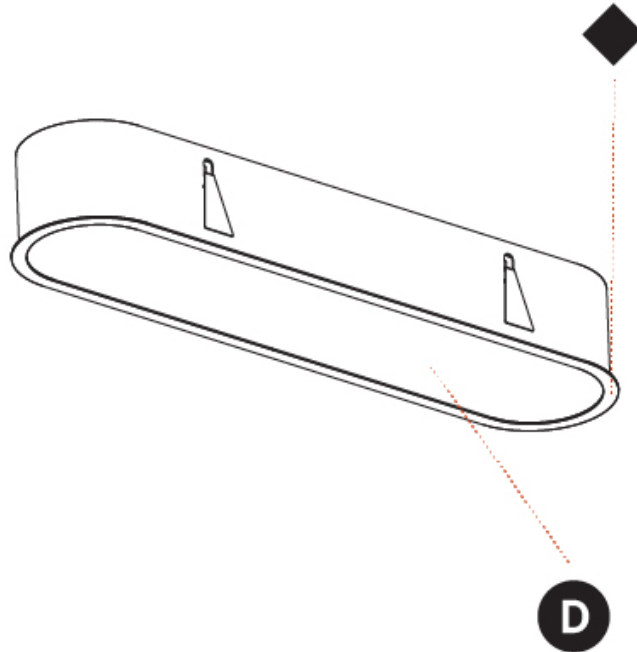

SMOOTHLINE RECESSED

A37756-

PROJECT

TYPE

SPECIFIER

QUANTITY

DATE

A