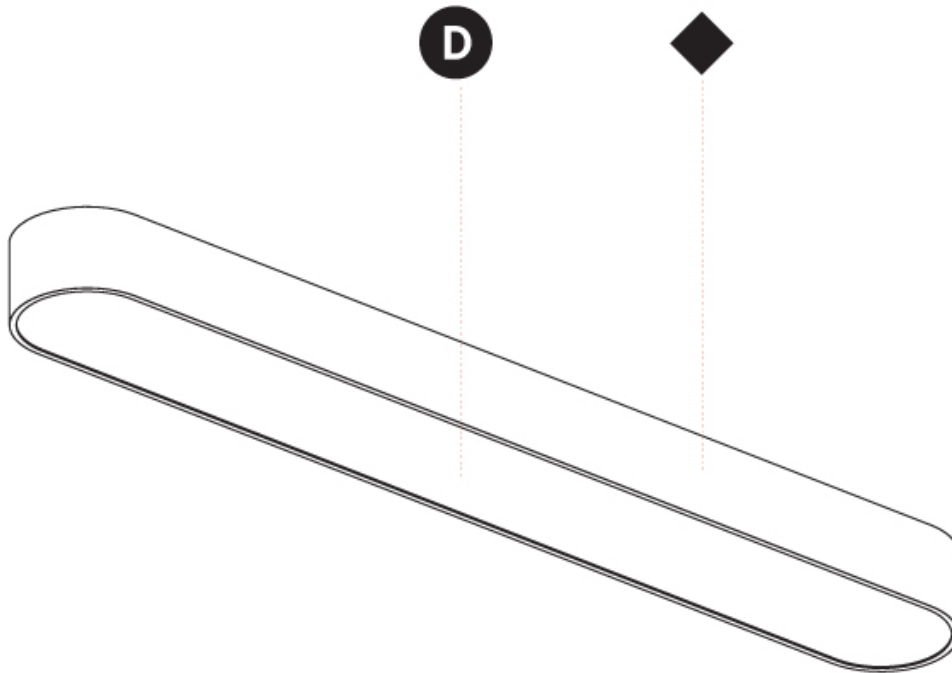

A32972-

PROJECT

TYPE

SPECIFIER

QUANTITY

DATE