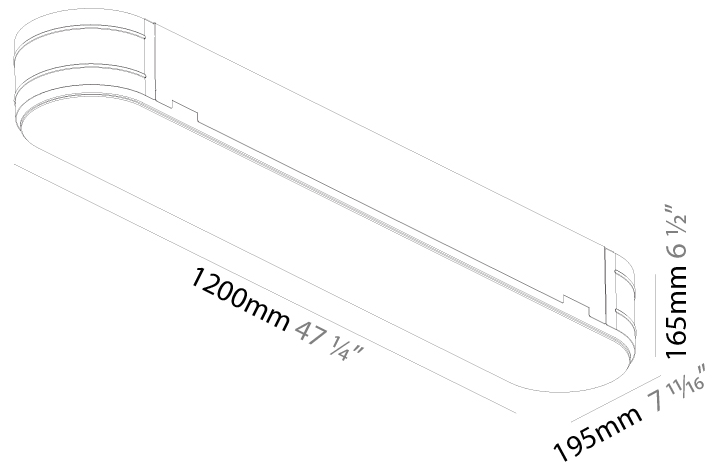

GENERAL

Series: Smoothy
Subseries: Smoothline
Brand: Prolicht
Division: Architectural
Mounting Type: Trimless
Mounting Location: Ceiling
Subcategory: Ambient

PHYSICAL

Shape: Oval
Length (mm): 1200
Length (in): 47 1/4
Width (mm): 195
Width (in): 7 11/16
Depth (mm): 165
Depth (in): 6 1/2
Ceiling Thickness (mm): 10 / 12.5 / 15 / 25 / 30
Ceiling Thickness (in): 3/8 or 1/2 or 9/16 or 1 or 1 3/16
Min. Recessing Depth (mm): 180
Min. Recessing Depth (in): 7 1/16
Light Distribution: Direct
Weight (kg): 7.6
Weight (lbs): 16.72
Diffuser: PMMA - Opal
Fixture Material: Extruded Aluminum / Steel
Cut-out Measurements: 1235mm / 48 5/8" x 230mm / 9 1/16"
Upon Request: Unique Sizes Unique Ceiling Thickness Unique Mounting Depth Spot Inserts

ELECTRICAL

Lamp Type: LED (Zhaga Standard)
Input Wattage (W): 42
Total Output Wattage (W): 36
Dimming: [Tri-Mode (Non-Dimming and Phase Dimming (120Vac only) and 0-10V Dimming)](#)
Driver Included: Yes
Driver Location: Integrated
Driver Type: Constant Current - Universal
Driver Class: Class 2
Input Voltage (V): 120 - 277
Constant Current (MA): 500

LED

Color Temperature (*K): [3000 / 3500 / 4000](#)
Max. Delivered Lumen (lm): 3120 / 3352 / 3420
Lamp Life (hrs): 50000
Upon Request: RGB-W Tunable White Special Color Temperature CRI90

OPTICAL

RATINGS AND CERTIFICATIONS

Certified By: Certified for North American Standards
IP rating: IP20

PROJECT
TYPE
SPECIFIER
QUANTITY
DATE

1235mm x 230mm
48 5/8" x 9 1/16"

10 | 12 1/2 | 15 | 25 | 30mm
3/8" | 1/2" | 9/16" | 1" | 3/16"