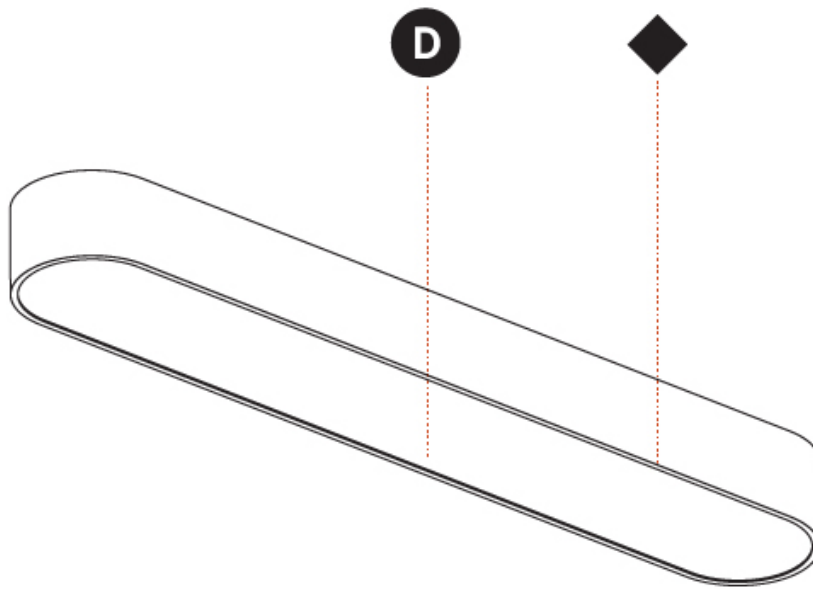

SMOOTHLINE SURFACE

A32970-

PROJECT

TYPE

SPECIFIER

QUANTITY

DATE

A