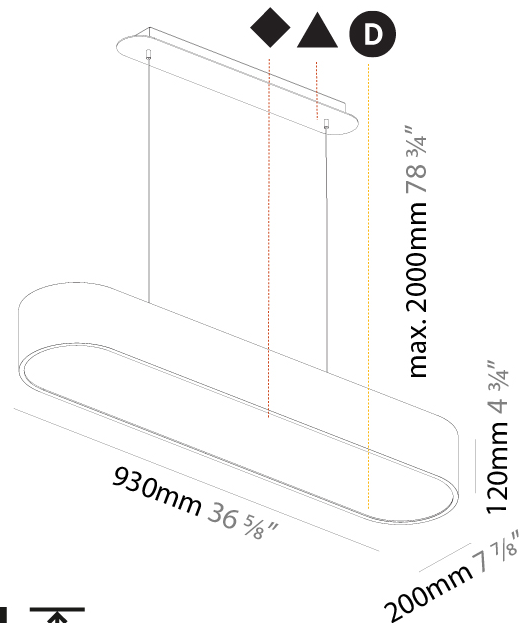

GENERAL

Series: Smoothy
Subseries: Smoothline
Brand: Prolicht
Division: Architectural
Mounting Type: Suspension
Mounting Location: Ceiling
Subcategory: Ambient

PHYSICAL

Shape: Oval
Length (mm): 930
Length (in): 36 5/8
Width (mm): 200
Width (in): 7 7/8
Height (mm): 120
Height (in): 4 3/4
Max. Overall Height (mm): 2120
Max. Overall Height (in): 82 1/2
Light Distribution: Direct
Weight (kg): 6.973
Weight (lbs): 15.34
Diffuser: PMMA - Opal or Micro-Prism
Fixture Finish: SSR / BKV / CWI / CRY / HAB / UFT / ITA / RUA / FTG / MYG / LOD / PUS / FRO / FUP / KIA / POP / BLS / SPG / MEY / GOH / GUM / CHC / COM / ABZ / JAG / OBR / MOS / ROR
Fixture Material: Extruded Aluminum / Steel
Cable Details: 2000mm / 78 3/4"

ELECTRICAL

Lamp Type: LED (Zhaga Standard)
Input Wattage (W): 31.5
Total Output Wattage (W): 27
Dimming: Tri-Mode (Non-Dimming and Phase Dimming (120Vac only) and 0-10V Dimming)
Driver Included: Yes
Driver Location: Integrated
Driver Type: Constant Current - Universal
Driver Class: Class 2
Input Voltage (V): 120 - 277
Constant Current (MA): 500

LED

Number of LEDs: 9
Color Temperature (°K): 3000 / 3500 / 4000
Max. Delivered Lumen (lm): 2190 / 2362 / 2410
Nominal Lumen (lm): 3285lm
CRI: >80 CRI
Lamp Life (hrs): 50000

OPTICAL

RATINGS AND CERTIFICATIONS

Certified By: Certified for North American Standards
IP rating: IP20