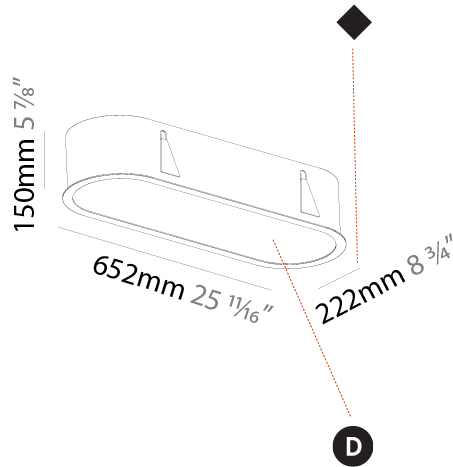

GENERAL

Series: Smoothy
Subseries: Smoothline
Brand: Prolicht
Division: Architectural
Mounting Type: Recessed
Mounting Location: Ceiling
Subcategory: Ambient

PHYSICAL

Shape: Oval
Length (mm): 652
Length (in): 25 11/16
Width (mm): 222
Width (in): 8 3/4
Depth (mm): 150
Depth (in): 5 7/8
Ceiling Thickness (mm): 10 / 12.5 / 15 / 25
Ceiling Thickness (in): 3/8 or 1/2 or 9/16 or 1
Min. Recessing Depth (mm): 160
Min. Recessing Depth (in): 6 5/16
Light Distribution: Direct
Weight (kg): 4.033
Weight (lbs): 8.87
Diffuser: PMMA - Opal or Micro-Prism
Fixture Finish: SSR / BKV / CWI / CRY / HAB / UFT / ITA / RUA / FTG / MYG / LOD / PUS / FRO / FUP / KIA / POP / BLS / SPG / MEY / GOH / GUM / CHC / COM / ABZ / JAG / OBR / MOS / ROR
Fixture Material: Extruded Aluminum / Steel
Cut-out Measurements: 635mm / 25" x 205mm / 8 1/16"

ELECTRICAL

Lamp Type: LED (Zhaga Standard)
Input Wattage (W): 21
Total Output Wattage (W): 18
Dimming: Tri-Mode (Non-Dimming and Phase Dimming (120Vac only) and 0-10V Dimming)
Driver Included: Yes
Driver Location: Integrated
Driver Type: Constant Current - Universal
Driver Class: Class 2
Input Voltage (V): 120 - 277
Constant Current (MA): 500

LED

Color Temperature (°K): 3000 / 3500 / 4000
Max. Delivered Lumen (lm): 1430 / 1539 / 1570
CRI: >80 CRI
Lamp Life (hrs): 50000

OPTICAL

RATINGS AND CERTIFICATIONS

Certified By: Certified for North American Standards
IP rating: IP20

PROJECT
TYPE
SPECIFIER
QUANTITY
DATE

635mm x 205mm
25" x 8 1/16"

10 - 25mm
3/8" - 1"

160mm
6 5/16"