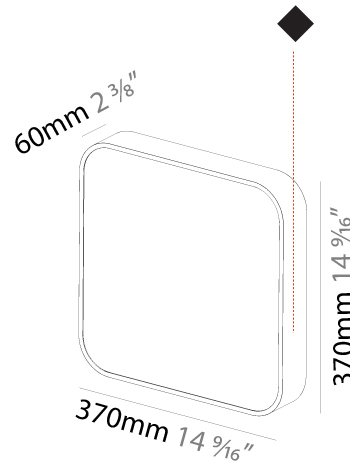

GENERAL

Series: Smoothy
Subseries: Smoothy Flat
Brand: Prolicht
Division: Architectural
Mounting Type: Surface
Mounting Location: Ceiling
Subcategory: Ambient

PHYSICAL

Shape: Square
Length (mm): 370
Length (in): 14 9/16
Height (mm): 370
Depth (mm): 60
Height (in): 14 9/16
Depth (in): 2 3/8
Light Distribution: Direct
Weight (kg): 3.16
Weight (lbs): 6.94
Diffuser: PMMA - Opal
Fixture Finish: SSR / BKV / CWI / CRY / HAB / UFT / ITA / RUA / FTG / MYG / LOD / PUS / FRO / FUP / KIA / POP / BLS / SPG / MEY / GOH / GUM / CHC / COM / ABZ / JAG / OBR / MOS / ROR
Fixture Material: Extruded Aluminum / Steel

ELECTRICAL

Lamp Type: LED (Zhaga Standard)
Input Wattage (W): 13.2
Total Output Wattage (W): 12
Dimming: Non-Dimmable
Driver Included: Yes
Driver Location: Integrated
Driver Type: Constant Current - Universal
Driver Class: Class 2
Input Voltage (V): 120 - 277
Constant Current (MA): 350
Upon Request: (Not included - see components) Integral: 0-10Vdc dimming / Phase dimming 120Vac only

LED

Color Temperature (°K): 3000 / 3500 / 4000
Max. Delivered Lumen (lm): 1200 / 1225 / 1250
CRI: >80 CRI
Lamp Life (hrs): 50000

OPTICAL

RATINGS AND CERTIFICATIONS

Certified By: Certified for North American Standards
IP rating: IP20