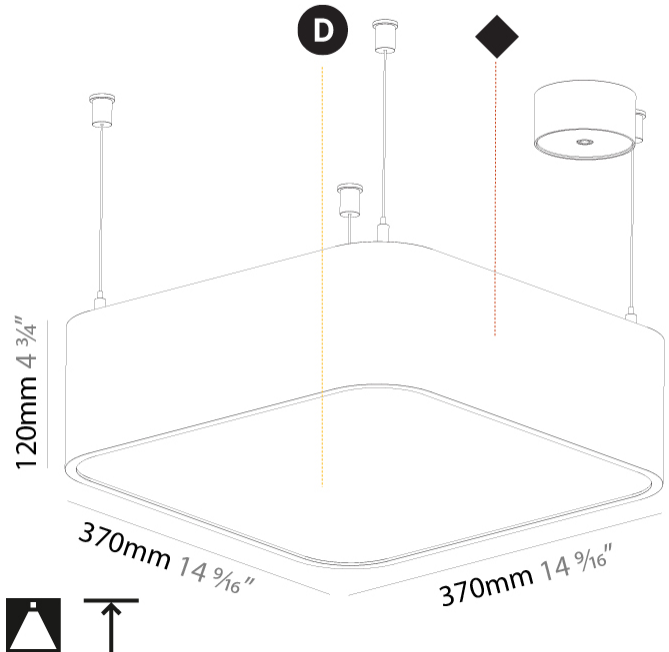

GENERAL

Series: Smoothy
Subseries: Smoothy Standard
Brand: Prolicht
Division: Architectural
Mounting Type: Suspension
Mounting Location: Ceiling
Subcategory: Ambient

PHYSICAL

Shape: Square
Length (mm): 370
Length (in): 14 ⁹/₁₆
Width (mm): 370
Width (in): 14 ⁹/₁₆
Height (mm): 120
Height (in): 4 ³/₄
Max. Overall Height (mm): 2120
Max. Overall Height (in): 83 ⁷/₁₆
Light Distribution: Direct
Weight (kg): 4.15
Weight (lbs): 9.13
Diffuser: PMMA - Opal or Micro-Prism
Fixture Finish: SSR / BKV / CWI / CRY / HAB / UFT / ITA / RUA / FTG / MYG / LOD / PUS / FRO / FUP / KIA / POP / BLS / SPG / MEY / GOH / GUM / CHC / COM / ABZ / JAG / OBR / MOS / ROR
Fixture Material: Extruded Aluminum / Steel
Cable Details: 2000mm / 78 3/4"

ELECTRICAL

Lamp Type: LED (Zhaga Standard)
Input Wattage (W): 12
Total Output Wattage (W): 10
Dimming: Non-Dimmable
Driver Included: Yes
Driver Location: Integrated
Driver Type: Constant Current - Universal
Driver Class: Class 2
Input Voltage (V): 120 - 277
Constant Current (MA): 350
Upon Request: (Not included - see components) Integral: 0-10Vdc dimming / Phase dimming 120Vac only

LED

Color Temperature (°K): 3000 / 3500 / 4000
Max. Delivered Lumen (lm): 1380 / 1401 / 1430
CRI: >80 CRI
Efficiency (%): 82.7
Lamp Life (hrs): 50000

OPTICAL

RATINGS AND CERTIFICATIONS

Certified By: Certified for North American Standards
IP rating: IP20