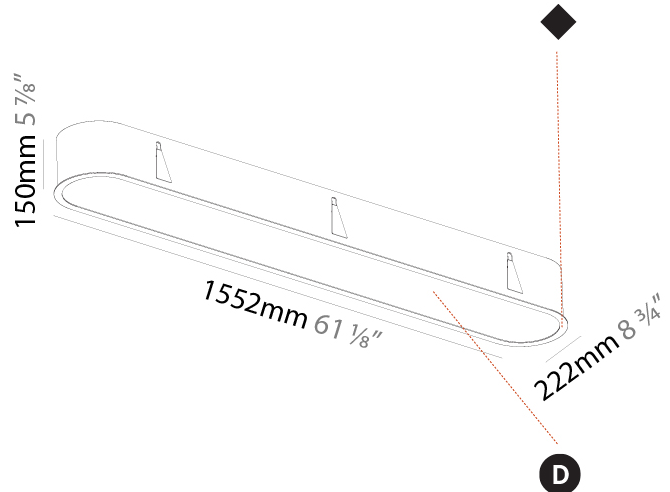

GENERAL

Series: Smoothy
Subseries: Smoothline
Partner: Prolicht
Division: Architectural
Installation: Recessed
Product Type: Ceiling Recessed
Mounting Location: Ceiling
Light Distribution: Direct

PHYSICAL

Shape: Oval
Length (mm): 1552
Length (in): 61 1/8
Width (mm): 222
Width (in): 8 3/4
Depth (mm): 150
Depth (in): 5 7/8
Ceiling Thickness (mm): 10 / 12.5 / 15 / 25
Ceiling Thickness (in): 3/8 or 1/2 or 9/16 or 1
Min. Recessing Depth (mm): 160
Min. Recessing Depth (in): 6 5/16
Weight (kg): 8.895
Weight (lbs): 19.57
Diffuser: PMMA - Opal or Micro-Prism
Fixture Finish: SSR / BKV / CWI / CRY / HAB / UFT / ITA / RUA / FTG / MYG / LOD / PUS / FRO / FUP / KIA / POP / BLS / SPG / MEY / GOH / CHC / COM / ABZ / JAG / OBR / MOS / ROR
Fixture Material: Extruded Aluminum / Steel
Cut-out Measurements: 1535mm / 60 7/16" x 205mm / 8 1/16"

ELECTRICAL

Lamp Type: LED (Zhaga Standard)
Input Wattage (W): 52.8
Total Output Wattage (W): 45
Dimming: Tri-Mode (Non-Dimming and Phase Dimming (120Vac only) and 0-10V Dimming)
Driver Included: Yes
Driver Location: Integrated
Driver Type: Constant Current - Universal
Driver Class: Class 2
Input Voltage (V): 120 - 277
Constant Current (MA): 500

LED

Color Temperature (°K): 3000 / 4000
Max. Delivered Lumen (lm): 3570 / 3920
CRI: >80 CRI
Lamp Life (hrs): 50000
Upon Request: Other CCT available

OPTICAL

RATINGS AND CERTIFICATIONS

Certified By: Certified for North American Standards
IP rating: IP20