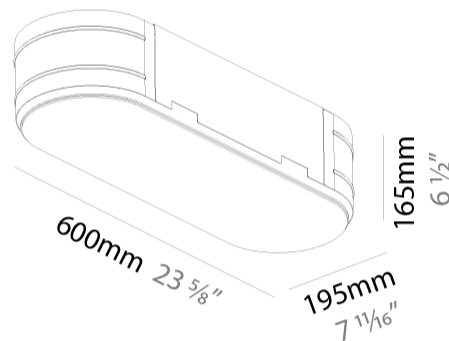

Shape: Oval
Length (mm): 600
Length (in): 23 5/8
Width (mm): 195
Width (in): 7 11/16
Depth (mm): 165
Depth (in): 6 1/2
Ceiling Thickness (mm): 10 / 12.5 / 15 / 25 / 30
Ceiling Thickness (in): 3/8 or 1/2 or 9/16 or 1 or 1 3/16
Min. Recessing Depth (mm): 180
Min. Recessing Depth (in): 7 1/16
Weight (kg): 3.8
Weight (lbs): 7.6
Diffuser: PMMA - Opal
Fixture Material: Extruded Aluminum / Steel
Cut-out Measurements: 635mm / 25" x 230mm / 9 1/16"
Upon Request: Unique Sizes Unique Ceiling Thickness Unique Mounting Depth Spot Inserts

PROJECT
TYPE
SPECIFIER
QUANTITY
DATE

635mm x 230mm
25" x 9 1/16"

10 | 12 1/2 | 15 | 25 | 30mm
3/8" | 1/2" | 9/16" | 1" | 3/16"

SMOOTHLINE TRIMLESS

A37514-

PROJECT

TYPE

SPECIFIER

Shape: Oval
Length (mm): 900
Length (in): 35 7/16
Width (mm): 195
Width (in): 7 11/16
Depth (mm): 165
Depth (in): 6 1/2
Ceiling Thickness (mm): 10 / 12.5 / 15 / 25 / 30
Ceiling Thickness (in): 3/8 or 1/2 or 9/16 or 1 or 1 3/16
Min. Recessing Depth (mm): 180
Min. Recessing Depth (in): 7 1/16
Weight (kg): 5.756
Weight (lbs): 12.66
Diffuser: PMMA - Opal
Fixture Material: Extruded Aluminum / Steel
Cut-out Measurements: 935mm / 36 15/16" x 230mm / 9 1/16"
Upon Request: Unique Sizes Unique Ceiling Thickness Unique Mounting Depth Spot Inserts