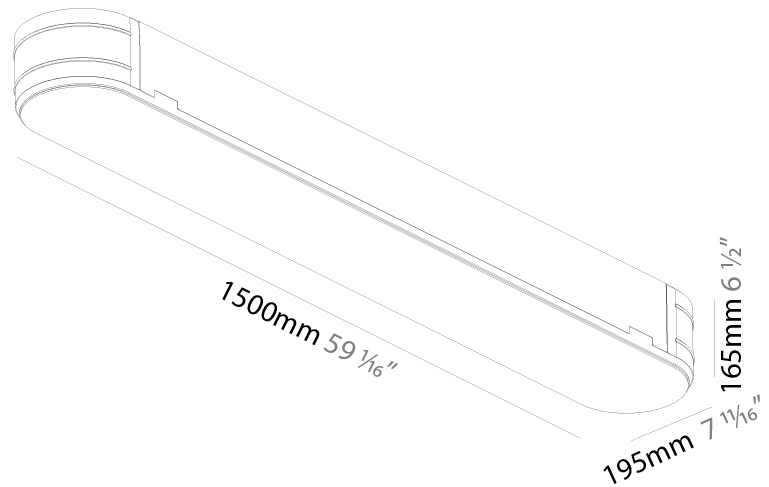

Shape: Oval
Length (mm): 1500
Length (in): 59 1/16
Width (mm): 195
Width (in): 7 11/16
Depth (mm): 165
Depth (in): 6 1/2
Ceiling Thickness (mm): 10 / 12.5 / 15 / 25 / 30
Ceiling Thickness (in): 3/8 or 1/2 or 9/16 or 1 or 1 3/16
Min. Recessing Depth (mm): 180
Min. Recessing Depth (in): 7 1/16
Weight (kg): 9.4
Weight (lbs): 20.68
Diffuser: PMMA - Opal
Fixture Material: Extruded Aluminum / Steel
Cut-out Measurements: 1535mm / 60 7/16" x 230mm / 9 1/16"
Upon Request: Unique Sizes Unique Ceiling Thickness Unique Mounting Depth Spot Inserts

PROJECT
TYPE
SPECIFIER
QUANTITY
DATE

1535mm x 230mm
60 7/16" x 9 1/16"

10 | 12 1/2 | 15 | 25 | 30mm
3/8" | 1/2" | 9/16" | 1" | 1 3/16"

SMOOTHLINE TRIMLESS

A37520-

PROJECT

TYPE

SPECIFIER