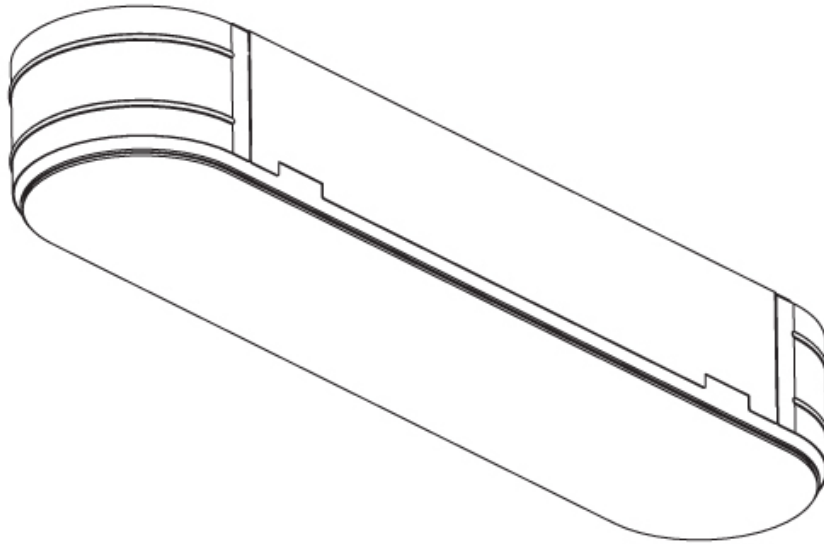

SMOOTHLINE TRIMLESS

A37516-

PROJECT

TYPE

SPECIFIER

QUANTITY

DATE