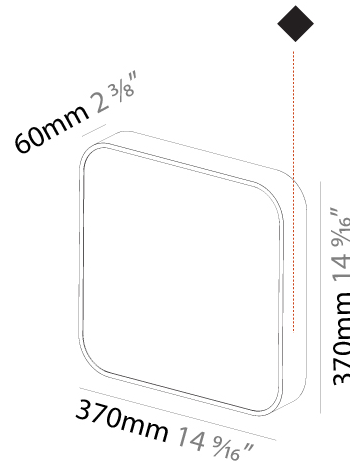

GENERAL

Series: Smoothy
Subseries: Smoothy Flat
Partner: Prolicht
Division: Architectural
Installation: Surface
Product Type: Ceiling Surface
Mounting Location: Ceiling
Light Distribution: Direct

PHYSICAL

Shape: Square
Length (mm): 370
Length (in): 14 ⁹/₁₆
Height (mm): 370
Depth (mm): 60
Height (in): 14 ⁹/₁₆
Depth (in): 2 ³/₈
Weight (kg): 3.16
Weight (lbs): 6.94
Diffuser: PMMA - Opal
Fixture Finish: SSR / BKV / CWI / CRY / HAB / UFT / ITA / RUA / FTG / MYG / LOD / PUS / FRO / FUP / KIA / POP / BLS / SPG / MEY / GOH / CHC / COM / ABZ / JAG / OBR / MOS / ROR
Fixture Material: Extruded Aluminum / Steel

ELECTRICAL

Lamp Type: LED (Zhaga Standard)
Input Wattage (W): 13.2
Total Output Wattage (W): 12
Dimming: Non-Dimmable
Driver Included: Yes
Driver Location: Integrated
Driver Type: Constant Current - Universal
Driver Class: Class 2
Input Voltage (V): 120 - 277
Constant Current (MA): 350
Upon Request: (Not included - see components) Integral: 0-10Vdc dimming / Phase dimming 120Vac only

LED

Color Temperature (°K): 3000 / 4000
Max. Delivered Lumen (lm): 1200 / 1250
CRI: >80 CRI
Lamp Life (hrs): 50000
Upon Request: Other CCT available

OPTICAL

RATINGS AND CERTIFICATIONS

Certified By: Certified for North American Standards
IP rating: IP20