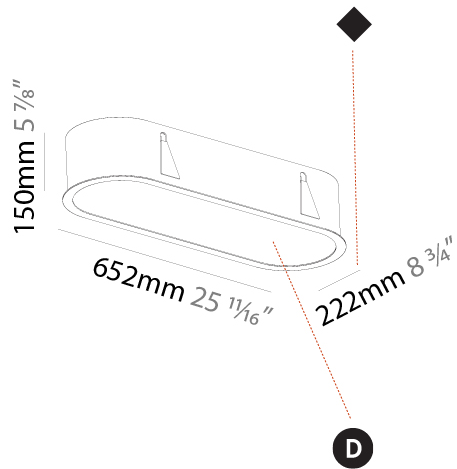

PHYSICAL

Shape: Oval
Length (mm): 652
Length (in): 25 11/16
Width (mm): 222
Width (in): 8 3/4
Depth (mm): 150
Depth (in): 5 7/8
Ceiling Thickness (mm): 10 / 12.5 / 15 / 25
Ceiling Thickness (in): 3/8 or 1/2 or 9/16 or 1
Min. Recessing Depth (mm): 160
Min. Recessing Depth (in): 6 5/16
Weight (kg): 4.033
Weight (lbs): 8.87
Diffuser: PMMA - Opal or Micro-Prism
Fixture Finish: SSR / BKV / CWI / CRY / HAB / UFT / ITA / RUA / FTG / MYG / LOD / PUS / FRO / FUP / KIA / POP / BLS / SPG / MEY / GOH / CHC / COM / ABZ / JAG / OBR / MOS / ROR
Fixture Material: Extruded Aluminum / Steel
Cut-out Measurements: 635mm / 25" x 205mm / 8 1/16"

ELECTRICAL

Lamp Type: LED (Zhaga Standard)
Input Wattage (W): 21
Total Output Wattage (W): 18
Dimming: Tri-Mode (Non-Dimming and Phase Dimming (120Vac only) and 0-10V Dimming)
Driver Included: Yes
Driver Location: Integrated
Driver Type: Constant Current - Universal
Driver Class: Class 2
Input Voltage (V): 120 - 277
Constant Current (MA): 500

LED

Color Temperature (°K): 3000 / 4000
Max. Delivered Lumen (lm): 1430 / 1570
CRI: >80 CRI
Lamp Life (hrs): 50000
Upon Request: Other CCT available

OPTICAL

RATINGS AND CERTIFICATIONS

Certified By: Certified for North American Standards
IP rating: IP20

PROJECT
TYPE
SPECIFIER
QUANTITY
DATE

635mm x 205mm
25" x 8 1/16"

10 - 25mm
3/8" - 1"

160mm
6 5/16"