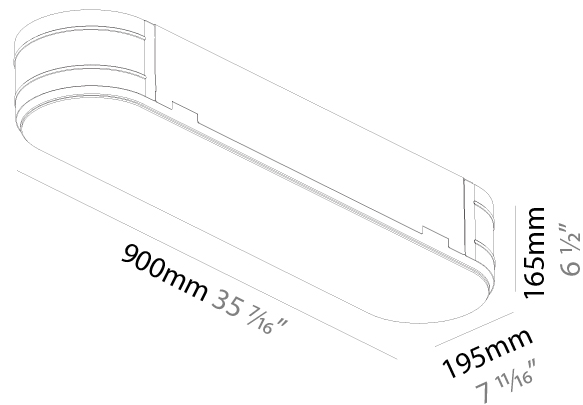

GENERAL

Series: Smoothy
Subseries: Smoothline
Partner: Prolicht
Division: Architectural
Installation: Trimless
Product Type: Ceiling Recessed
Mounting Location: Ceiling
Light Distribution: Direct

PHYSICAL

Shape: Oval
Length (mm): 900
Length (in): 35 7/16
Width (mm): 195
Width (in): 7 11/16
Depth (mm): 165
Depth (in): 6 1/2
Ceiling Thickness (mm): 10 / 12.5 / 15 / 25 / 30
Ceiling Thickness (in): 3/8 or 1/2 or 9/16 or 1 or 1 3/16
Min. Recessing Depth (mm): 180
Min. Recessing Depth (in): 7 1/16
Weight (kg): 5.756
Weight (lbs): 12.66
Diffuser: PMMA - Opal
Fixture Material: Extruded Aluminum / Steel
Cut-out Measurements: 935mm / 36 15/16" x 230mm / 9 1/16"
Upon Request: Unique Sizes Unique Ceiling Thickness Unique Mounting Depth Spot Inserts

ELECTRICAL

Lamp Type: LED (Zhaga Standard)
Input Wattage (W): 31.5
Total Output Wattage (W): 27
Dimming: Tri-Mode (Non-Dimming and Phase Dimming (120Vac only) and 0-10V Dimming)
Driver Included: Yes
Driver Location: Integrated
Driver Type: Constant Current - Universal
Driver Class: Class 2
Input Voltage (V): 120 - 277
Constant Current (MA): 500

LED

Color Temperature (°K): 3000 / 4000
Max. Delivered Lumen (lm): 2340 / 2570
CRI: >80 CRI
Lamp Life (hrs): 50000
Upon Request: Other CCT available

OPTICAL

RATINGS AND CERTIFICATIONS

Certified By: Certified for North American Standards
IP rating: IP20

PROJECT
TYPE
SPECIFIER
QUANTITY
DATE

935mm x 230mm
36 13/16" x 9 1/16"

10 | 12 1/2 | 15 | 25 | 30mm
3/8" | 1/2" | 9/16" | 1" | 3/16"