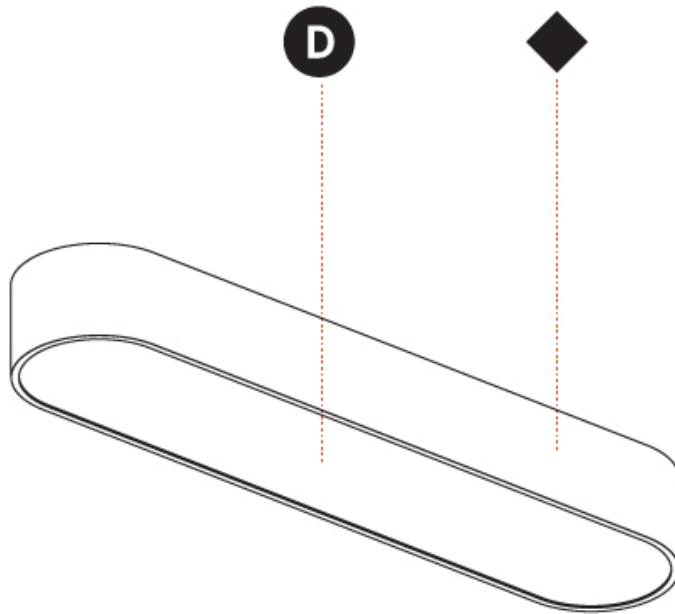

SMOOTHLINE SURFACE

A32968-

PROJECT	_____
TYPE	_____
SPECIFIER	_____
QUANTITY	_____
DATE	_____