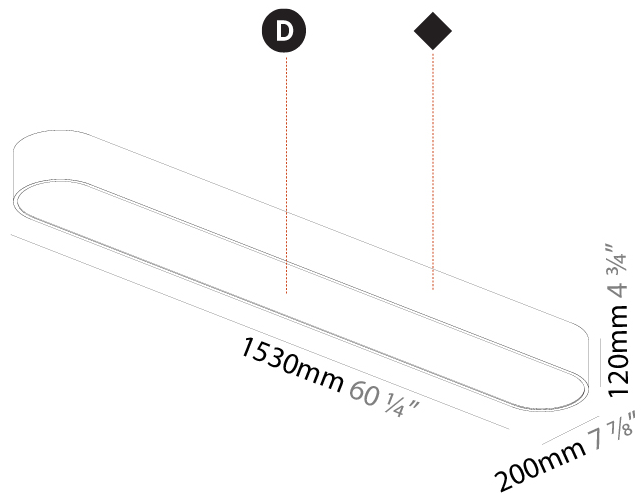

GENERAL

Series: Smoothy
Subseries: Smoothline
Partner: Prolicht
Division: Architectural
Installation: Surface
Product Type: Ceiling Surface
Mounting Location: Ceiling
Light Distribution: Direct

PHYSICAL

Shape: Oval
Length (mm): 1530
Length (in): 60 1/4
Width (mm): 200
Width (in): 7 7/8
Height (mm): 120
Height (in): 4 3/4

Diffuser: PMMA - Opal or Micro-Prism
Fixture Finish: SSR / BKV / CWI / CRY / HAB / UFT / ITA / RUA / FTG / MYG / LOD / PUS / FRO / FUP / KIA / POP / BLS / SPG / MEY / GOH / CHC / COM / ABZ / JAG / OBR / MOS / ROR
Fixture Material: Extruded Aluminum / Steel

ELECTRICAL

Lamp Type: LED (Zhaga Standard)
Input Wattage (W): 52
Total Output Wattage (W): 45
Dimming: Tri-Mode (Non-Dimming and Phase Dimming (120Vac only) and 0-10V Dimming)
Driver Included: Yes
Driver Location: Integrated
Driver Type: Constant Current - Universal
Driver Class: Class 2
Input Voltage (V): 120 - 277
Constant Current (MA): 500

LED

Color Temperature (°K): 3000 / 4000
Max. Delivered Lumen (lm): 3650 / 4010
CRI: >80 CRI
Lamp Life (hrs): 50000
Upon Request: Other CCT available

OPTICAL

RATINGS AND CERTIFICATIONS

Certified By: Certified for North American Standards
IP rating: IP20

PROJECT
TYPE
SPECIFIER
QUANTITY
DATE