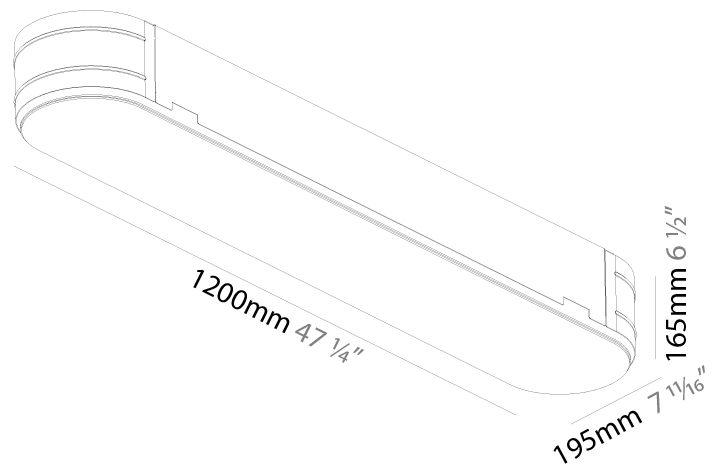

GENERAL

Series: Smoothy
Subseries: Smoothline
Partner: Prolicht
Division: Architectural
Installation: Trimless
Product Type: Ceiling Recessed
Mounting Location: Ceiling
Light Distribution: Direct

PHYSICAL

Shape: Oval
Length (mm): 1200
Length (in): 47 1/4
Width (mm): 195
Width (in): 7 11/16
Depth (mm): 165
Depth (in): 6 1/2
Ceiling Thickness (mm): 10 / 12.5 / 15 / 25 / 30
Ceiling Thickness (in): 3/8 or 1/2 or 9/16 or 1 or 1 3/16
Min. Recessing Depth (mm): 180
Min. Recessing Depth (in): 7 1/16
Weight (kg): 7.6
Weight (lbs): 16.72
Diffuser: PMMA - Opal
Fixture Material: Extruded Aluminum / Steel
Cut-out Measurements: 1235mm / 48 5/8" x 230mm / 9 1/16"
Upon Request: Unique Sizes Unique Ceiling Thickness Unique Mounting Depth Spot Inserts

ELECTRICAL

Lamp Type: LED (Zhaga Standard)
Input Wattage (W): 42
Total Output Wattage (W): 36
Dimming: Tri-Mode (Non-Dimming and Phase Dimming (120Vac only) and 0-10V Dimming)
Driver Included: Yes
Driver Location: Integrated
Driver Type: Constant Current - Universal
Driver Class: Class 2
Input Voltage (V): 120 - 277
Constant Current (MA): 500

LED

Color Temperature (°K): 3000 / 4000
Max. Delivered Lumen (lm): 3120 / 3420
CRI: >80 CRI
Lamp Life (hrs): 50000
Upon Request: Other CCT available

OPTICAL

RATINGS AND CERTIFICATIONS

Certified By: Certified for North American Standards
IP rating: IP20

PROJECT
TYPE
SPECIFIER
QUANTITY
DATE

1235mm x 230mm
48 5/8" x 9 1/16"

10 | 12 1/2 | 15 | 25 | 30mm
3/8" | 1/2" | 9/16" | 1" | 3/16"