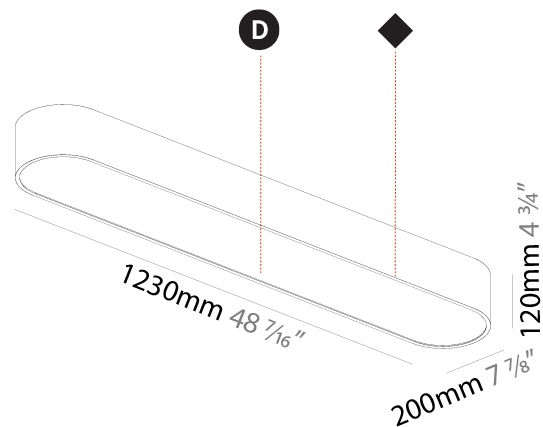

GENERAL

Series: Smoothy
Subseries: Smoothline
Partner: Prolicht
Division: Architectural
Installation: Surface
Product Type: Ceiling Surface
Mounting Location: Ceiling
Light Distribution: Direct

PHYSICAL

Shape: Oval
Length (mm): 1230
Length (in): 48 7/16
Width (mm): 200
Width (in): 7 7/8
Height (mm): 120
Height (in): 4 3/4

Diffuser: PMMA - Opal or Micro-Prism
Fixture Finish: SSR / BKV / CWI / CRY / HAB / UFT / ITA / RUA / FTG / MYG / LOD / PUS / FRO / FUP / KIA / POP / BLS / SPG / MEY / GOH / CHC / COM / ABZ / JAG / OBR / MOS / ROR
Fixture Material: Extruded Aluminum / Steel

ELECTRICAL

Lamp Type: LED (Zhaga Standard)
Input Wattage (W): 42
Total Output Wattage (W): 36
Dimming: Tri-Mode (Non-Dimming and Phase Dimming (120Vac only) and 0-10V Dimming)
Driver Included: Yes
Driver Location: Integrated
Driver Type: Constant Current - Universal
Driver Class: Class 1
Input Voltage (V): 120 - 277
Constant Current (MA): 500

LED

Color Temperature (°K): 3000 / 4000
Max. Delivered Lumen (lm): 2920 / 3210
CRI: >80 CRI
Lamp Life (hrs): 50000
Upon Request: Other CCT available

OPTICAL

RATINGS AND CERTIFICATIONS

Certified By: Certified for North American Standards
IP rating: IP20

PROJECT
TYPE
SPECIFIER
QUANTITY
DATE