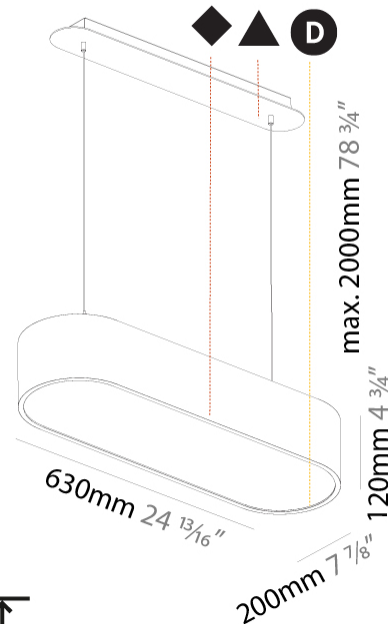

GENERAL

Series: Smoothy
Subseries: Smoothline
Partner: Prolicht
Division: Architectural
Installation: Suspension
Product Type: Pendant
Mounting Location: Ceiling
Light Distribution: Direct

PHYSICAL

Shape: Oval
Length (mm): 630
Length (in): 24 ¹³/₁₆"
Width (mm): 200
Width (in): 7 ⁷/₈"
Height (mm): 120
Height (in): 4 ³/₄"
Max. Overall Height (mm): 2120
Max. Overall Height (in): 82 ¹/₂"
Weight (kg): 5.043
Weight (lbs): 11.40
Diffuser: PMMA - Opal or Micro-Prism
Fixture Finish: SSR / BKV / CWI / CRY / HAB / UFT / ITA / RUA / FTG / MYG / LOD / PUS / FRO / FUP / KIA / POP / BLS / SPG / MEY / GOH / CHC / COM / ABZ / JAG / OBR / MOS / ROR
Fixture Material: Extruded Aluminum / Steel
Cable Details: 2000mm / 78 3/4"

ELECTRICAL

Lamp Type: LED (Zhaga Standard)
Input Wattage (W): 21
Total Output Wattage (W): 18
Dimming: Tri-Mode (Non-Dimming and Phase Dimming (120Vac only) and 0-10V Dimming)
Driver Included: Yes
Driver Location: Integrated
Driver Type: Constant Current - Universal
Driver Class: Class 2
Input Voltage (V): 120 - 277
Constant Current (MA): 500

LED

Number of LEDs: 6 x 3W
Color Temperature (°K): 3000 / 4000
Max. Delivered Lumen (lm): 1530 / 1680
Lamp Life (hrs): 50000
Upon Request: Other CCT available

OPTICAL

RATINGS AND CERTIFICATIONS

Certified By: Certified for North American Standards
IP rating: IP20