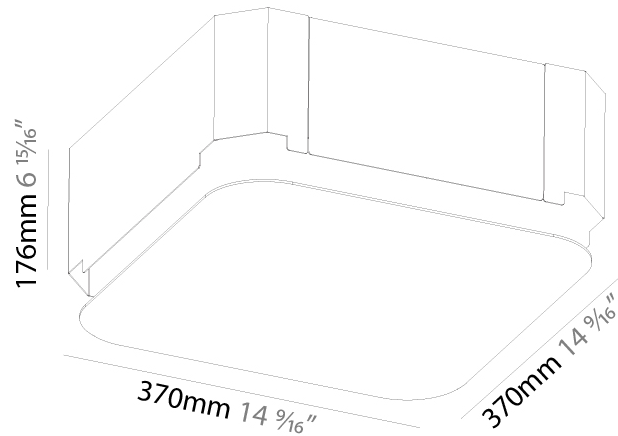

Series: Smoothy
Subseries: Smoothy Standard
Partner: Prolicht
Division: Architectural
Installation: Trimless
Product Type: Ceiling Recessed
Mounting Location: Ceiling
Light Distribution: Direct

PHYSICAL

Shape: Square
Length (mm): 370
Length (in): 14 9/16
Width (mm): 370
Width (in): 14 9/16
Depth (mm): 176
Depth (in): 6 15/16
Ceiling Thickness (mm): 10 / 12.5 / 15 / 25 / 30
Ceiling Thickness (in): 3/8 or 1/2 or 9/16 or 1 or 1 3/16
Min. Recessing Depth (mm): 200
Min. Recessing Depth (in): 7 7/8
Weight (kg): 4.236
Weight (lbs): 9.32
Diffuser: PMMA - Opal
Fixture Material: Extruded Aluminum / Steel
Cut-out Measurements: 405mm / 15 15/16" x 405mm 15 15/16"
Upon Request: Unique Sizes Unique Ceiling Thickness Unique Mounting Depth Spot Inserts

ELECTRICAL

Lamp Type: LED (Zhaga Standard)
Input Wattage (W): 13.2
Total Output Wattage (W): 12.4
Dimming: Non-Dimmable
Driver Included: Yes
Driver Location: Integrated
Driver Type: Constant Current - Universal
Driver Class: Class 2
Input Voltage (V): 120 - 277
Constant Current (MA): 350
Upon Request: (Not included - see components) Integral: 0-10Vdc dimming / Phase dimming 120Vac only

LED

Color Temperature (°K): 3000 / 4000
Max. Delivered Lumen (lm): 1090 / 1130
CRI: >80 CRI
Efficiency (%): 0.804
Lamp Life (hrs): 50000
Upon Request: Other CCT available

OPTICAL

RATINGS AND CERTIFICATIONS

Certified By: Certified for North American Standards
IP rating: IP20

200mm 7 7/8"   405mm x 405mm 15 15/16" x 15 15/16"   10 | 12 1/2 | 15 | 25 | 30mm 3/8" 1/2" 9/16" 1" 1 3/16"