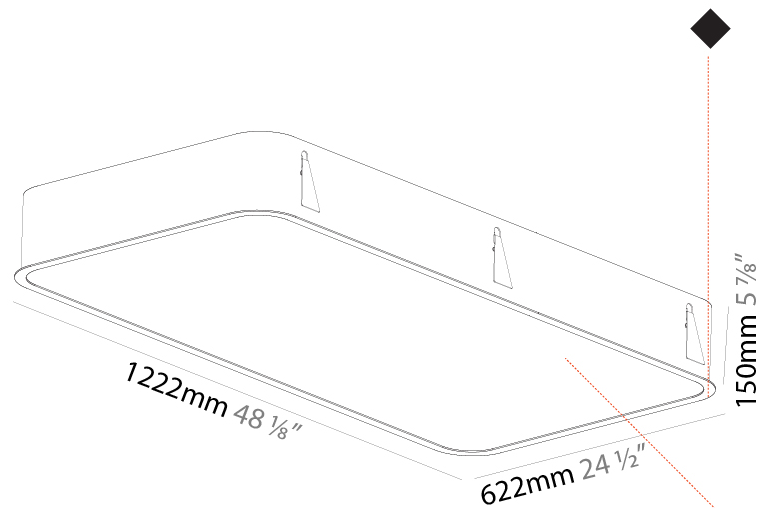

GENERAL

Series: Smoothy
Subseries: Smoothy Standard
Partner: Prolight
Division: Architectural
Installation: Recessed
Product Type: Ceiling Recessed
Mounting Location: Ceiling
Light Distribution: Direct

PHYSICAL

Shape: Square
Length (mm): 1222
Length (in): 48 1/8
Width (mm): 622
Width (in): 24 1/2
Height (mm): 150
Height (in): 5 7/8
Ceiling Thickness (mm): 10 / 12.5 / 15 / 25
Ceiling Thickness (in): 3/8 or 1/2 or 9/16 or 1
Min. Recessing Depth (mm): 160
Min. Recessing Depth (in): 6 5/16
Weight (kg): 24.4
Weight (lbs): 53.68
Diffuser: PMMA - Opal or Micro-Prism
Fixture Finish: SSR / BKV / CWI / CRY / HAB / UFT / ITA / RUA / FTG / MYG / LOD / PUS / FRO / FUP / KIA / POP / BLS / SPG / MEY / GOH / CHC / COM / ABZ / JAG / OBR / MOS / ROR
Fixture Material: Extruded Aluminum / Steel
Cut-out Measurements: 1205mm / 47 7/16" x 605mm / 23 13/16"

ELECTRICAL

Lamp Type: LED (Zhaga Standard)
Input Wattage (W): 108.9
Total Output Wattage (W): 99
Dimming: Non-Dimmable
Driver Included: Yes
Driver Location: Integrated
Driver Type: Constant Current - Universal
Driver Class: Class 2
Input Voltage (V): 120 - 277
Constant Current (MA): 450

LED

Color Temperature (*K): 3000 / 4000
Max. Delivered Lumen (lm): 11050 / 11450
CRI: >80 CRI
Efficiency (%): 0.827
Lamp Life (hrs): 50000
Upon Request: Other CCT available

OPTICAL

RATINGS AND CERTIFICATIONS

Certified By: Certified for North American Standards
IP rating: IP20