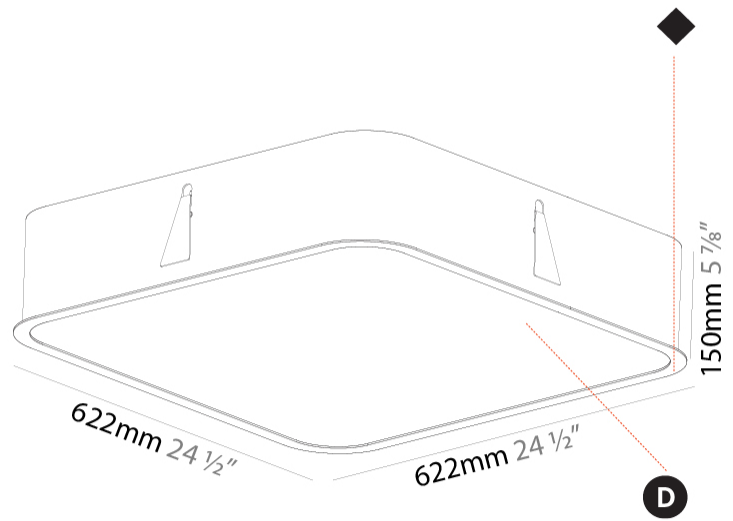

PHYSICAL

Shape: Square
Length (mm): 622
Length (in): 24 1/2
Width (mm): 622
Width (in): 24 1/2
Height (mm): 150
Height (in): 5 7/8
Ceiling Thickness (mm): 10 / 12.5 / 15 / 25
Ceiling Thickness (in): 3/8 or 1/2 or 9/16 or 1
Min. Recessing Depth (mm): 160
Min. Recessing Depth (in): 6 5/16
Weight (kg): 12.317
Weight (lbs): 27.10
Diffuser: PMMA - Opal or Micro-Prism
Fixture Finish: SSR / BKV / CWI / CRY / HAB / UFT / ITA / RUA / FTG / MYG / LOD / PUS / FRO / FUP / KIA / POP / BLS / SPG / MEY / GOH / CHC / COM / ABZ / JAG / OBR / MOS / ROR
Fixture Material: Extruded Aluminum / Steel
Cut-out Measurements: 605mm / 23 13/16" x 605mm / 23 13/16"

ELECTRICAL

Lamp Type: LED (Zhaga Standard)
Input Wattage (W): 55
Total Output Wattage (W): 49.7
Dimming: Non-Dimmable
Driver Included: Yes
Driver Location: Integrated
Driver Type: Constant Current - Universal
Driver Class: Class 2
Input Voltage (V): 120 - 277
Constant Current (MA): 350
Upon Request: (Not included - see components) Integral: 0-10Vdc dimming / Phase dimming 120Vac only

LED

Color Temperature (°K): 3000 / 4000
Max. Delivered Lumen (lm): 5520 / 5720
CRI: >80 CRI
Efficiency (%): 0.827
Lamp Life (hrs): 50000
Upon Request: Other CCT available

OPTICAL

RATINGS AND CERTIFICATIONS

Certified By: Certified for North American Standards
IP rating: IP20