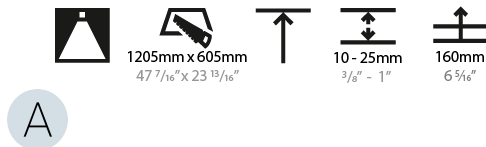

GENERAL

Series: Smoothy
Subseries: Smoothy Standard
Partner: Prolight
Division: Architectural
Installation: Recessed
Product Type: Ceiling Recessed
Mounting Location: Ceiling
Light Distribution: Direct

PHYSICAL

Shape: Square
Length (mm): 1222
Length (in): 48 1/8
Width (mm): 622
Width (in): 24 1/2
Height (mm): 150
Height (in): 5 7/8
Ceiling Thickness (mm): 10 / 12.5 / 15 / 25
Ceiling Thickness (in): 3/8 or 1/2 or 9/16 or 1
Min. Recessing Depth (mm): 160
Min. Recessing Depth (in): 6 5/16
Weight (kg): 24.4
Weight (lbs): 53.68
Diffuser: PMMA - Opal or Micro-Prism
Fixture Finish: SSR / BKV / CWI / CRY / HAB / UFT / ITA / RUA / FTG / MYG / LOD / PUS / FRO / FUP / KIA / POP / BLS / SPG / MEY / GOH / CHC / COM / ABZ / JAG / OBR / MOS / ROR
Fixture Material: Extruded Aluminum / Steel
Cut-out Measurements: 1205mm / 47 7/16" x 605mm / 23 13/16"

ELECTRICAL

Lamp Type: LED (Zhaga Standard)
Input Wattage (W): 108.9
Total Output Wattage (W): 99
Dimming: Non-Dimmable
Driver Included: Yes
Driver Location: Integrated
Driver Type: Constant Current - Universal
Driver Class: Class 2
Input Voltage (V): 120 - 277
Constant Current (MA): 450

LED

Color Temperature (*K): 3000 / 4000
Max. Delivered Lumen (lm): 11050 / 11450
CRI: >80 CRI
Efficiency (%): 0.827
Lamp Life (hrs): 50000
Upon Request: Other CCT available

OPTICAL

RATINGS AND CERTIFICATIONS

Certified By: Certified for North American Standards
IP rating: IP20