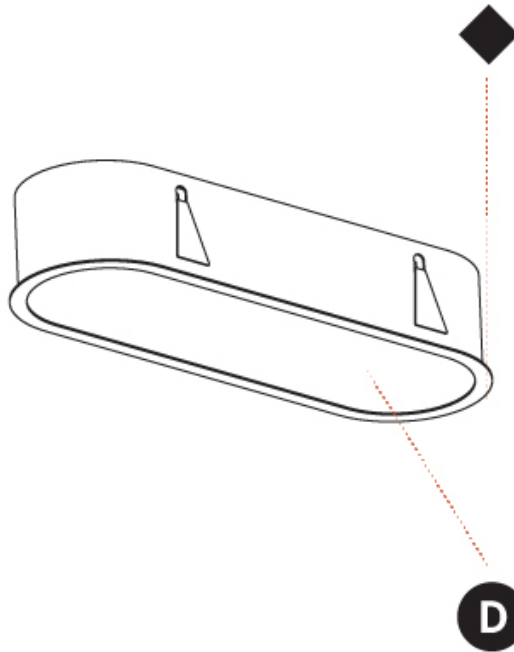

SMOOTHLINE RECESSED

A37749-

PROJECT

TYPE

SPECIFIER

QUANTITY

DATE

A