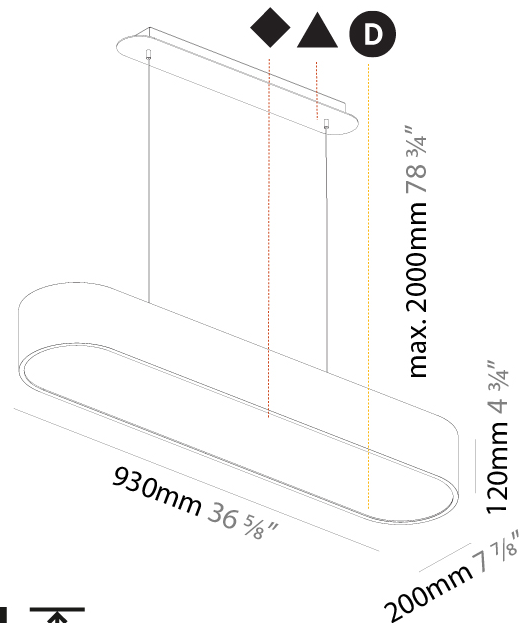

GENERAL

Series: Smoothy
Subseries: Smoothline
Brand: Prolicht
Division: Architectural
Mounting Type: Suspension
Mounting Location: Ceiling
Subcategory: Ambient

PHYSICAL

Shape: Oval
Length (mm): 930
Length (in): 36 5/8
Width (mm): 200
Width (in): 7 7/8
Height (mm): 120
Height (in): 4 3/4
Max. Overall Height (mm): 2120
Max. Overall Height (in): 82 1/2
Light Distribution: Direct
Weight (kg): 6.973
Weight (lbs): 15.34
Diffuser: PMMA - Opal or Micro-Prism
Fixture Finish: SSR / BKV / CWI / CRY / HAB / LAG / UFT / ITA / RUA / RUR / MIC / FTG / MYG / TWT / LOD / PUS / FRO / FUP / KIA / POP / BLS / SPG / MEY / GOH / GUM / CHC / COM / ABZ / JAG / OBR / MOS / ROR
Fixture Material: Extruded Aluminum / Steel
Cable Details: 2000mm / 78 3/4"

ELECTRICAL

Lamp Type: LED (Zhaga Standard)
Input Wattage (W): 31.5
Total Output Wattage (W): 27
Dimming: Tri-Mode (Non-Dimming and Phase Dimming (120Vac only) and 0-10V Dimming)
Driver Included: Yes
Driver Location: Integrated
Driver Type: Constant Current - Universal
Driver Class: Class 2
Input Voltage (V): 120 - 277
Constant Current (MA): 500

LED

Number of LEDs: 9
Color Temperature (°K): 3000 / 3500 / 4000
Max. Delivered Lumen (lm): 2190 / 2362 / 2410
Nominal Lumen (lm): 3285lm
CRI: >80 CRI
Lamp Life (hrs): 50000

OPTICAL

RATINGS AND CERTIFICATIONS

Certified By: Certified for North American Standards
IP rating: IP20