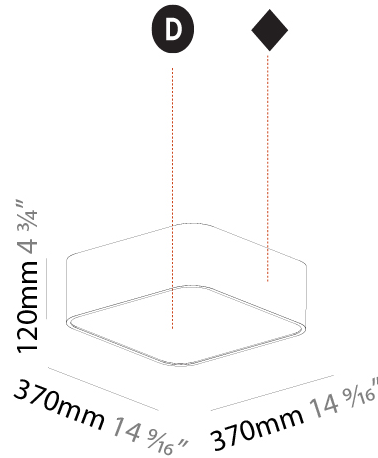

GENERAL

Series: Smoothy
Subseries: Smoothy Standard
Brand: Prolicht
Division: Architectural
Mounting Type: Surface
Mounting Location: Ceiling
Subcategory: Ambient

PHYSICAL

Shape: Square
Length (mm): 370
Length (in): 14 ⁹/₁₆
Width (mm): 370
Width (in): 14 ⁹/₁₆
Height (mm): 120
Height (in): 4 ³/₄
Light Distribution: Direct
Weight (kg): 3.458
Weight (lbs): 7.61
Diffuser: [PMMA - Opal or Micro-Prism](#)
Fixture Finish: [SSR / BKV / CWI / CRY / HAB / LAG / UFT / ITA / RUA / RUR / MIC / FTG / MYG / TWT / LOD / PUS / FRO / FUP / KIA / POP / BLS / SPG / MEY / GOH / GUM / CHC / COM / ABZ / JAG / OBR / MOS / ROR](#)
Fixture Material: [Extruded Aluminum / Steel](#)

ELECTRICAL

Lamp Type: LED (Zhaga Standard)
Input Wattage (W): 13.2
Total Output Wattage (W): 12
Dimming: [Non-Dimmable](#)
Driver Included: Yes
Driver Location: Integrated
Driver Type: Constant Current -Universal
Driver Class: Class 2
Input Voltage (V): 120 - 277
Constant Current (MA): 350
Upon Request: 0-10Vdc dimming / Phase dimming 120Vac only

LED

Color Temperature (°K): [3000 / 3500 / 4000](#)
Max. Delivered Lumen (lm): 1380 / 1401 / 1430
CRI: >80 CRI
Efficiency (%): 0.867
Lamp Life (hrs): 50000

OPTICAL

RATINGS AND CERTIFICATIONS

Certified By: Certified for North American Standards
IP rating: IP20

PROJECT
TYPE
SPECIFIER
QUANTITY
DATE