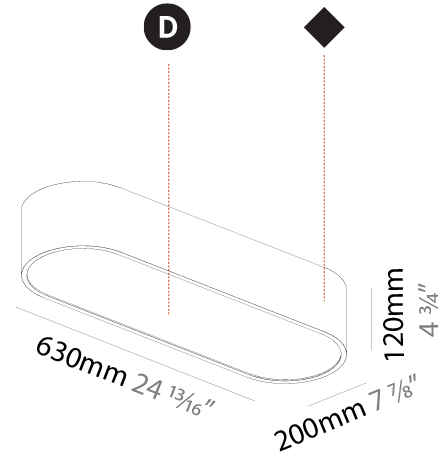

GENERAL

Series: Smoothy
Subseries: Smoothline
Brand: Prolicht
Division: Architectural
Mounting Type: Surface
Mounting Location: Ceiling
Subcategory: Ambient

PHYSICAL

Shape: Oval
Length (mm): 630
Length (in): 24 ¹³/₁₆
Width (mm): 200
Width (in): 7 ⁷/₈
Height (mm): 120
Height (in): 4 ³/₄
Light Distribution: Direct
Weight (kg): 3.403
Weight (lbs): 7.49
Diffuser: PMMA - Opal or Micro-Prism
Fixture Finish: SSR / BKV / CWI / CRY / HAB / LAG / UFT / ITA / RUA / RUR / MIC / FTG / MYG / TWT / LOD / PUS / FRO / FUP / KIA / POP / BLS / SPG / MEY / GOH / GUM / CHC / COM / ABZ / JAG / OBR / MOS / ROR
Fixture Material: Extruded Aluminum / Steel

ELECTRICAL

Lamp Type: LED (Zhaga Standard)
Input Wattage (W): 21
Total Output Wattage (W): 18
Dimming: Tri-Mode (Non-Dimming and Phase Dimming (120Vac only) and 0-10V Dimming)
Driver Included: Yes
Driver Location: Integrated
Driver Type: Constant Current - Universal
Driver Class: Class 2
Input Voltage (V): 120 - 277
Constant Current (MA): 500

LED

Color Temperature (°K): 3000 / 3500 / 4000
Max. Delivered Lumen (lm): 1460 / 1568 / 1600
CRI: >80 CRI
Lamp Life (hrs): 50000

OPTICAL

RATINGS AND CERTIFICATIONS

Certified By: Certified for North American Standards
IP rating: IP20

PROJECT
TYPE
SPECIFIER
QUANTITY
DATE