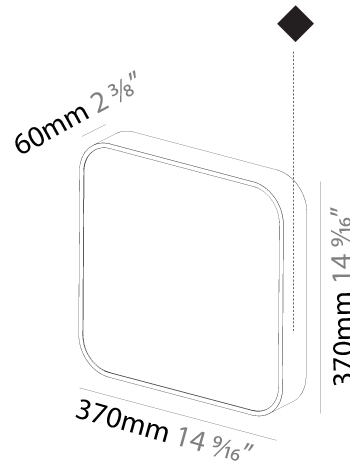

GENERAL

Series: Smoothy
Subseries: Smoothy Flat
Brand: Prolicht
Division: Architectural
Mounting Type: Surface
Mounting Location: Ceiling
Subcategory: Ambient

PHYSICAL

Shape: Square
Length (mm): 370
Length (in): 14 ⁹/₁₆
Height (mm): 370
Depth (mm): 60
Height (in): 14 ⁹/₁₆
Depth (in): 2 ³/₈
Light Distribution: Direct
Weight (kg): 3.16
Weight (lbs): 6.94
Diffuser: PMMA - Opal
Fixture Finish: [SSR / BKV / CWI / CRY / HAB / LAG / UFT / ITA / RUA / RUR / MIC / FTG / MYG / TWT / LOD / PUS / FRO / FUP / KIA / POP / BLS / SPG / MEY / GOH / GUM / CHC / COM / ABZ / JAG / OBR / MOS / ROR](#)
Fixture Material: Extruded Aluminum / Steel

ELECTRICAL

Lamp Type: LED (Zhaga Standard)
Input Wattage (W): 13.2
Total Output Wattage (W): 12
Dimming: [Non-Dimmable](#)
Driver Included: Yes
Driver Location: Integrated
Driver Type: Constant Current - Universal
Driver Class: Class 2
Input Voltage (V): 120 - 277
Constant Current (MA): 350
Upon Request: (Not included - see components) Integral: 0-10Vdc dimming / Phase dimming 120Vac only

LED

Color Temperature (°K): [3000 / 3500 / 4000](#)
Max. Delivered Lumen (lm): 1200 / 1225 / 1250
CRI: >80 CRI
Lamp Life (hrs): 50000

OPTICAL

RATINGS AND CERTIFICATIONS

Certified By: Certified for North American Standards
IP rating: IP20

PROJECT
TYPE
SPECIFIER
QUANTITY
DATE