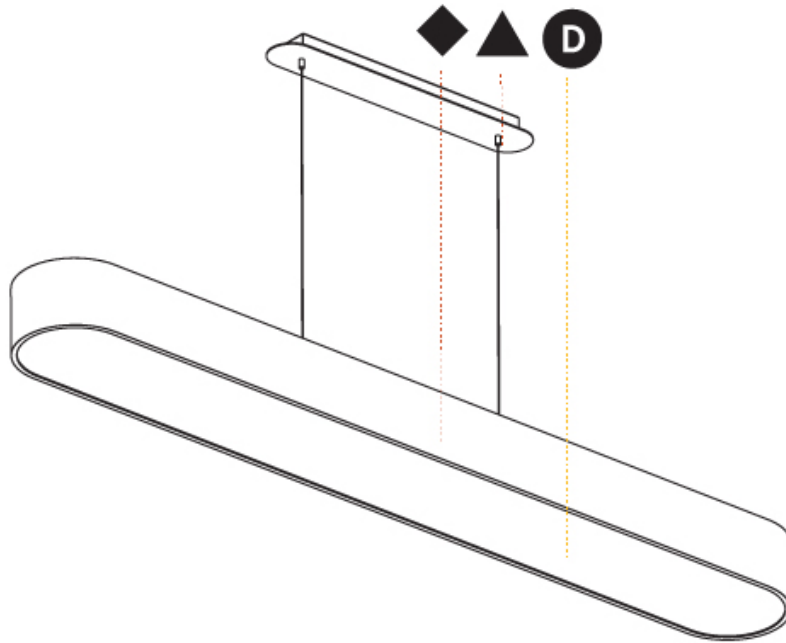

SMOOTHLINE SUSPENSION

A30275-

PROJECT

TYPE

SPECIFIER

QUANTITY

DATE