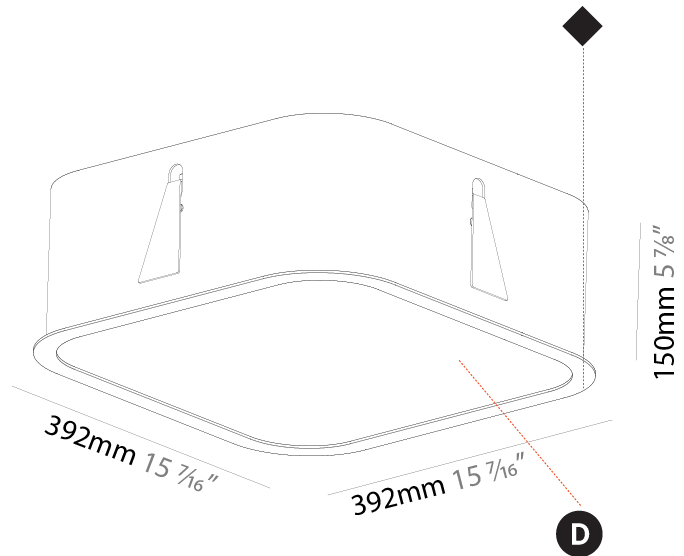

PHYSICAL

Shape: Square
Length (mm): 392
Length (in): 15 7/16
Width (mm): 392
Width (in): 15 7/16
Height (mm): 150
Height (in): 5 7/8
Ceiling Thickness (mm): 10 / 12.5 / 15 / 25
Ceiling Thickness (in): 3/8 or 1/2 or 9/16 or 1
Min. Recessing Depth (mm): 160
Min. Recessing Depth (in): 6 5/16
Light Distribution: Direct
Weight (kg): 4.341
Weight (lbs): 9.57
Diffuser: PMMA - Opal or Micro-Prism
Fixture Finish: SSR / BKV / CWI / CRY / HAB / LAG / UFT / ITA / RUA / RUR / MIC / FTG / MYG / TWT / LOD / PUS / FRO / FUP / KIA / POP / BLS / SPG / MEY / GOH / GUM / CHC / COM / ABZ / JAG / OBR / MOS / ROR
Fixture Material: Extruded Aluminum / Steel
Cut-out Measurements: 375mm / 14 3/4" x 375mm / 14 3/4"

ELECTRICAL

Lamp Type: LED (Zhaga Standard)
Input Wattage (W): 13.2
Total Output Wattage (W): 12
Dimming: Non-Dimmable
Driver Included: Yes
Driver Location: Integrated
Driver Type: Constant Current - Universal
Driver Class: Class 2
Input Voltage (V): 120 - 277
Constant Current (MA): 350
Upon Request: (Not included - see components) Integral: 0-10Vdc dimming / Phase dimming 120Vac only

LED

Color Temperature (°K): 3000 / 3500 / 4000
Max. Delivered Lumen (lm): 1380 / 1401 / 1430
CRI: >80 CRI
Efficiency (%): 0.827
Lamp Life (hrs): 50000

OPTICAL

RATINGS AND CERTIFICATIONS

Certified By: Certified for North American Standards
IP rating: IP20