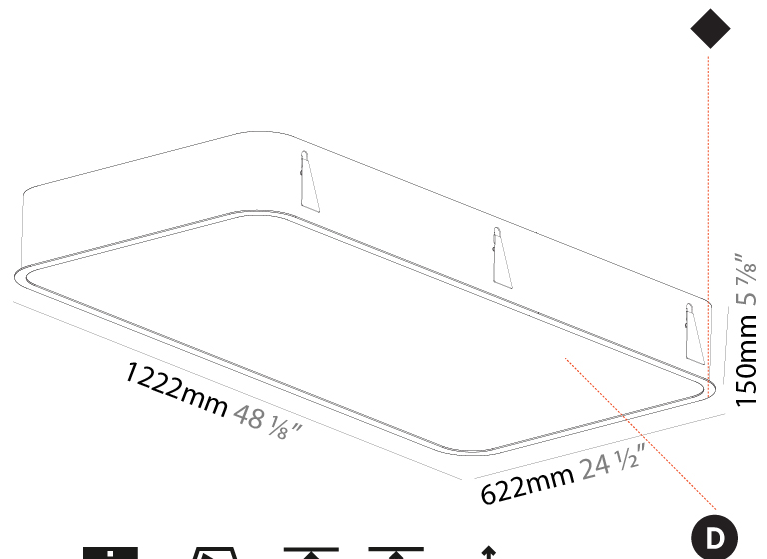

PHYSICAL

Shape: Square
Length (mm): 1222
Length (in): 48 7/8
Width (mm): 622
Width (in): 24 1/2
Height (mm): 150
Height (in): 5 7/8
Ceiling Thickness (mm): 10 / 12.5 / 15 / 25
Ceiling Thickness (in): 3/8 or 1/2 or 9/16 or 1
Min. Recessing Depth (mm): 160
Min. Recessing Depth (in): 6 5/16
Light Distribution: Direct
Weight (kg): 24.4
Weight (lbs): 53.68
Diffuser: PMMA - Opal or Micro-Prism
Fixture Finish: SSR / BKV / CWI / CRY / HAB / LAG / UFT / ITA / RUA / RUR / MIC / FTG / MYG / TWT / LOD / PUS / FRO / FUP / KIA / POP / BLS / SPG / MEY / GOH / GUM / CHC / COM / ABZ / JAG / OBR / MOS / ROR
Fixture Material: Extruded Aluminum / Steel
Cut-out Measurements: 1205mm / 47 7/16" x 605mm / 23 13/16"

ELECTRICAL

Lamp Type: LED (Zhaga Standard)
Input Wattage (W): 108.9
Total Output Wattage (W): 99
Dimming: Non-Dimmable
Driver Included: Yes
Driver Location: Integrated
Driver Type: Constant Current - Universal
Driver Class: Class 2
Input Voltage (V): 120 - 277
Constant Current (MA): 350
Upon Request: (Not included - see components) Integral: 0-10Vdc dimming / Phase dimming 120Vac only

LED

Color Temperature (°K): 3000 / 3500 / 4000
Max. Delivered Lumen (lm): 11050 / 11221 / 11450
CRI: >80 CRI
Efficiency (%): 0.827
Lamp Life (hrs): 50000

OPTICAL

RATINGS AND CERTIFICATIONS

Certified By: Certified for North American Standards
IP rating: IP20