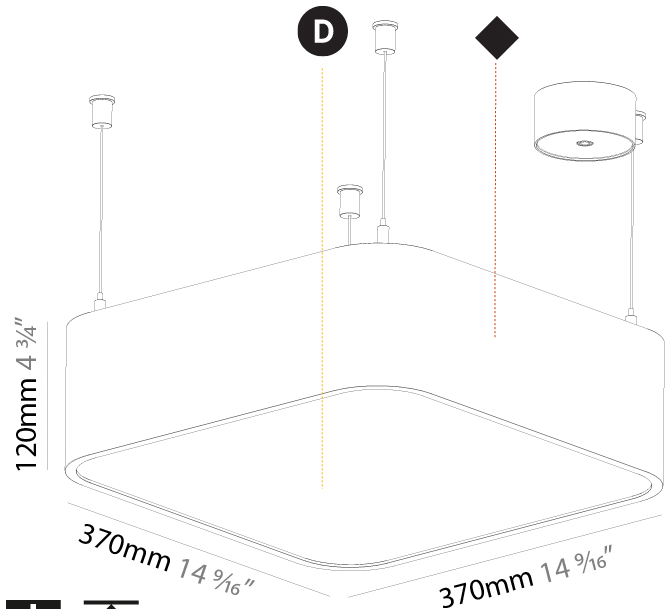

GENERAL

Series: Smoothy
Subseries: Smoothy Standard
Brand: Prolicht
Division: Architectural
Mounting Type: Suspension
Mounting Location: Ceiling
Subcategory: Ambient

PHYSICAL

Shape: Square
Length (mm): 370
Length (in): 14 ³/₁₆
Width (mm): 370
Width (in): 14 ³/₁₆
Height (mm): 120
Height (in): 4 ³/₄
Max. Overall Height (mm): 2120
Max. Overall Height (in): 83 ⁷/₁₆
Light Distribution: Direct
Weight (kg): 4.15
Weight (lbs): 9.13
Diffuser: PMMA - Opal or Micro-Prism
Fixture Finish: SSR / BKV / CWI / CRY / HAB / LAG / UFT / ITA / RUA / RUR / MIC / FTG / MYG / TWT / LOD / PUS / FRO / FUP / KIA / POP / BLS / SPG / MEY / GOH / GUM / CHC / COM / ABZ / JAG / OBR / MOS / ROR
Fixture Material: Extruded Aluminum / Steel
Cable Details: 2000mm / 78 3/4"

ELECTRICAL

Lamp Type: LED (Zhaga Standard)
Input Wattage (W): 12
Total Output Wattage (W): 10
Dimming: Non-Dimmable
Driver Included: Yes
Driver Location: Integrated
Driver Type: Constant Current - Universal
Driver Class: Class 2
Input Voltage (V): 120 - 277
Constant Current (MA): 350
Upon Request: (Not included - see components) Integral: 0-10Vdc dimming / Phase dimming 120Vac only

LED

Color Temperature (°K): 3000 / 3500 / 4000
Max. Delivered Lumen (lm): 1380 / 1401 / 1430
CRI: >80 CRI
Efficiency (%): 82.7
Lamp Life (hrs): 50000

OPTICAL

RATINGS AND CERTIFICATIONS

Certified By: Certified for North American Standards
IP rating: IP20