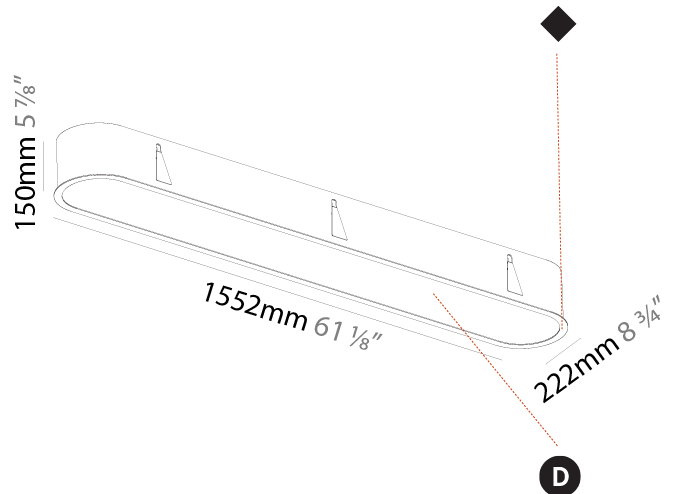

PHYSICAL

Shape: Oval
Length (mm): 1552
Length (in): 61 1/8
Width (mm): 222
Width (in): 8 3/4
Depth (mm): 150
Depth (in): 5 7/8
Ceiling Thickness (mm): 10 / 12.5 / 15 / 25
Ceiling Thickness (in): 3/8 or 1/2 or 9/16 or 1
Min. Recessing Depth (mm): 160
Min. Recessing Depth (in): 6 5/16
Light Distribution: Direct
Weight (kg): 8.895
Weight (lbs): 19.57
Diffuser: PMMA - Opal or Micro-Prism
Fixture Finish: SSR / BKV / CWI / CRY / HAB / LAG / UFT / ITA / RUA / RUR / MIC / FTG / MYG / TWT / LOD / PUS / FRO / FUP / KIA / POP / BLS / SPG / MEY / GOH / GUM / CHC / COM / ABZ / JAG / OBR / MOS / ROR
Fixture Material: Extruded Aluminum / Steel
Cut-out Measurements: 1535mm / 60 7/16" x 205mm / 8 1/16"

ELECTRICAL

Lamp Type: LED (Zhaga Standard)
Input Wattage (W): 52.8
Total Output Wattage (W): 45
Dimming: Tri-Mode (Non-Dimming and Phase Dimming (120Vac only) and 0-10V Dimming)
Driver Included: Yes
Driver Location: Integrated
Driver Type: Constant Current - Universal
Driver Class: Class 2
Input Voltage (V): 120 - 277
Constant Current (MA): 500

LED

Color Temperature (°K): 3000 / 3500 / 4000
Max. Delivered Lumen (lm): 3570 / 3842 / 3920
CRI: >80 CRI
Lamp Life (hrs): 50000

OPTICAL

RATINGS AND CERTIFICATIONS

Certified By: Certified for North American Standards
IP rating: IP20

PROJECT
TYPE
SPECIFIER
QUANTITY
DATE