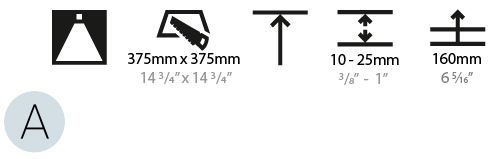

PHYSICAL

Shape: Square
Length (mm): 392
Length (in): 15 7/16
Width (mm): 392
Width (in): 15 7/16
Height (mm): 150
Height (in): 5 7/8
Ceiling Thickness (mm): 10 / 12.5 / 15 / 25
Ceiling Thickness (in): 3/8 or 1/2 or 9/16 or 1
Min. Recessing Depth (mm): 160
Min. Recessing Depth (in): 6 5/16
Light Distribution: Direct
Weight (kg): 4.341
Weight (lbs): 9.57
Diffuser: PMMA - Opal or Micro-Prism
Fixture Finish: SSR / BKV / CWI / CRY / HAB / LAG / UFT / ITA / RUA / RUR / MIC / FTG / MYG / TWT / LOD / PUS / FRO / FUP / KIA / POP / BLS / SPG / MEY / GOH / GUM / CHC / COM / ABZ / JAG / OBR / MOS / ROR
Fixture Material: Extruded Aluminum / Steel
Cut-out Measurements: 375mm / 14 3/4" x 375mm / 14 3/4"

ELECTRICAL

Lamp Type: LED (Zhaga Standard)
Input Wattage (W): 13.2
Total Output Wattage (W): 12
Dimming: Non-Dimmable
Driver Included: Yes
Driver Location: Integrated
Driver Type: Constant Current - Universal
Driver Class: Class 2
Input Voltage (V): 120 - 277
Constant Current (MA): 350
Upon Request: (Not included - see components) Integral: 0-10Vdc dimming / Phase dimming 120Vac only

LED

Color Temperature (°K): 3000 / 3500 / 4000
Max. Delivered Lumen (lm): 1380 / 1401 / 1430
CRI: >80 CRI
Efficiency (%): 0.827
Lamp Life (hrs): 50000

OPTICAL

RATINGS AND CERTIFICATIONS

Certified By: Certified for North American Standards
IP rating: IP20