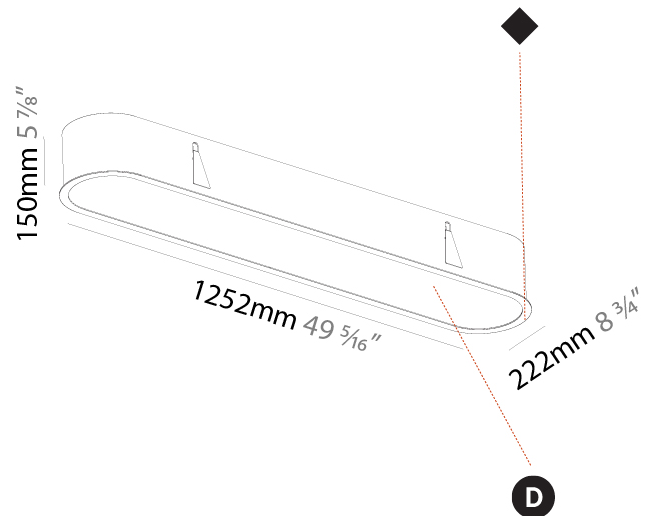

PHYSICAL

Shape: Oval
Length (mm): 1252
Length (in): 49 5/16
Width (mm): 222
Width (in): 8 3/4
Depth (mm): 150
Depth (in): 5 7/8
Ceiling Thickness (mm): 10 / 12.5 / 15 / 25
Ceiling Thickness (in): 3/8 or 1/2 or 9/16 or 1
Min. Recessing Depth (mm): 160
Min. Recessing Depth (in): 6 5/16
Light Distribution: Direct
Weight (kg): 7.634
Weight (lbs): 16.80
Diffuser: PMMA - Opal or Micro-Prism
Fixture Finish: SSR / BKV / CWI / CRY / HAB / LAG / UFT / ITA / RUA / RUR / MIC / FTG / MYG / TWT / LOD / PUS / FRO / FUP / KIA / POP / BLS / SPG / MEY / GOH / GUM / CHC / COM / ABZ / JAG / OBR / MOS / ROR
Fixture Material: Extruded Aluminum / Steel
Cut-out Measurements: 1235mm / 48 5/8" x 205mm / 8 1/16"

ELECTRICAL

Lamp Type: LED (Zhaga Standard)
Input Wattage (W): 41.8
Total Output Wattage (W): 36
Dimming: Tri-Mode (Non-Dimming and Phase Dimming (120Vac only) and 0-10V Dimming)
Driver Included: Yes
Driver Location: Integrated
Driver Type: Constant Current - Universal
Driver Class: Class 2
Input Voltage (V): 120 - 277
Constant Current (MA): 500

LED

Color Temperature (°K): 3000 / 3500 / 4000
Max. Delivered Lumen (lm): 2860 / 3077 / 3140
CRI: >80 CRI
Lamp Life (hrs): 50000

OPTICAL

RATINGS AND CERTIFICATIONS

Certified By: Certified for North American Standards
IP rating: IP20

PROJECT
TYPE
SPECIFIER
QUANTITY
DATE