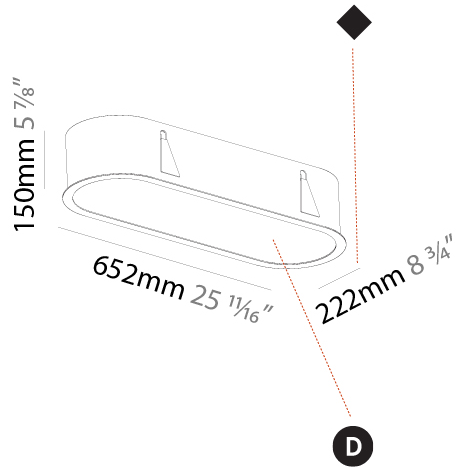

Series: Smoothy
Subseries: Smoothline
Brand: Prolicht
Division: Architectural
Mounting Type: Recessed
Mounting Location: Ceiling
Subcategory: Ambient

PHYSICAL

Shape: Oval
Length (mm): 652
Length (in): 25 11/16
Width (mm): 222
Width (in): 8 3/4
Depth (mm): 150
Depth (in): 5 7/8
Ceiling Thickness (mm): 10 / 12.5 / 15 / 25
Ceiling Thickness (in): 3/8 or 1/2 or 9/16 or 1
Min. Recessing Depth (mm): 160
Min. Recessing Depth (in): 6 5/16
Light Distribution: Direct
Weight (kg): 4.033
Weight (lbs): 8.87
Diffuser: PMMA - Opal or Micro-Prism
Fixture Finish: SSR / BKV / CWI / CRY / HAB / LAG / UFT / ITA / RUA / RUR / MIC / FTG / MYG / TWT / LOD / PUS / FRO / FUP / KIA / POP / BLS / SPG / MEY / GOH / GUM / CHC / COM / ABZ / JAG / OBR / MOS / ROR
Fixture Material: Extruded Aluminum / Steel
Cut-out Measurements: 635mm / 25" x 205mm / 8 1/16"

ELECTRICAL

Lamp Type: LED (Zhaga Standard)
Input Wattage (W): 21
Total Output Wattage (W): 18
Dimming: Tri-Mode (Non-Dimming and Phase Dimming (120Vac only) and 0-10V Dimming)
Driver Included: Yes
Driver Location: Integrated
Driver Type: Constant Current - Universal
Driver Class: Class 2
Input Voltage (V): 120 - 277
Constant Current (MA): 500

LED

Color Temperature (°K): 3000 / 3500 / 4000
Max. Delivered Lumen (lm): 1430 / 1539 / 1570
CRI: >80 CRI
Lamp Life (hrs): 50000

OPTICAL

RATINGS AND CERTIFICATIONS

Certified By: Certified for North American Standards
IP rating: IP20

PROJECT
TYPE
SPECIFIER
QUANTITY
DATE

635mm x 205mm
25" x 8 1/16"

10 - 25mm
3/8" - 1"

160mm
6 5/16"