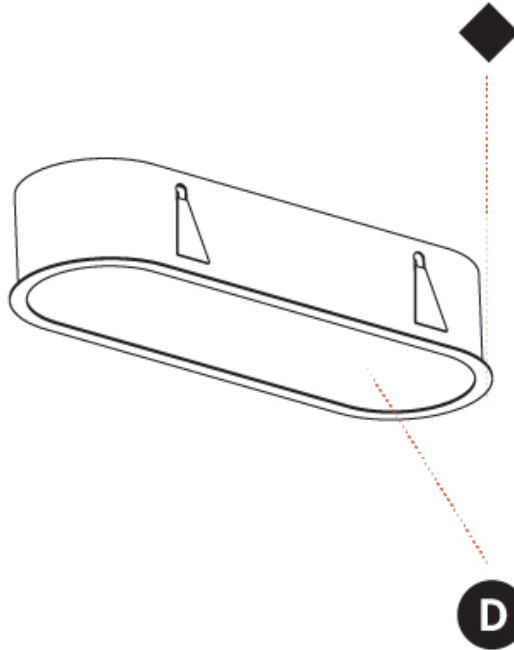

SMOOTHLINE RECESSED

A37749-

PROJECT

TYPE

SPECIFIER

QUANTITY

DATE

A