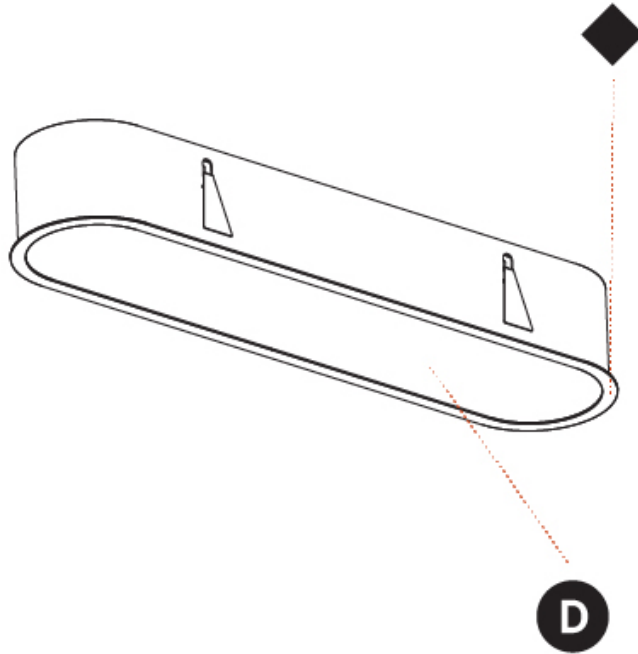

SMOOTHLINE RECESSED

A37756-

PROJECT
TYPE
SPECIFIER
QUANTITY
DATE