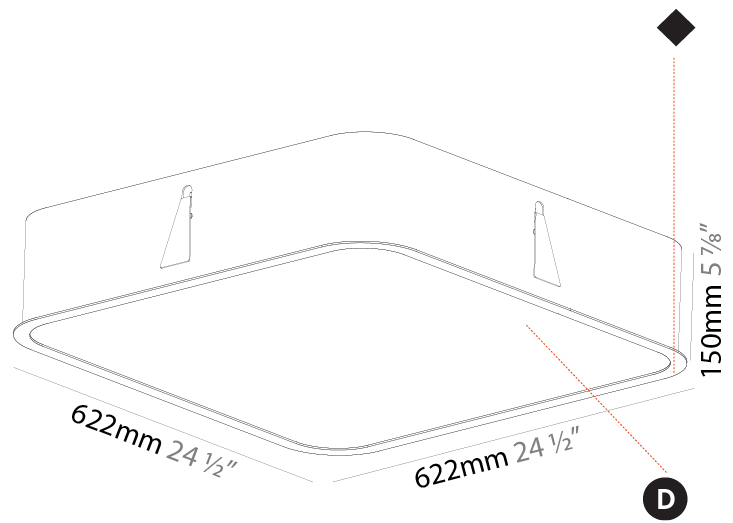

PHYSICAL

Shape: Square
Length (mm): 622
Length (in): 24 1/2
Width (mm): 622
Width (in): 24 1/2
Height (mm): 150
Height (in): 5 7/8
Ceiling Thickness (mm): 10 / 12.5 / 15 / 25
Ceiling Thickness (in): 3/8 or 1/2 or 9/16 or 1
Min. Recessing Depth (mm): 160
Min. Recessing Depth (in): 6 5/16
Light Distribution: Direct
Weight (kg): 12.317
Weight (lbs): 27.10
Diffuser: PMMA - Opal or Micro-Prism
Fixture Finish: SSR / BKV / CWI / CRY / HAB / LAG / UFT / ITA / RUA / RUR / MIC / FTG / MYG / TWT / LOD / PUS / FRO / FUP / KIA / POP / BLS / SPG / MEY / GOH / GUM / CHC / COM / ABZ / JAG / OBR / MOS / ROR
Fixture Material: Extruded Aluminum / Steel
Cut-out Measurements: 605mm / 23 13/16" x 605mm / 23 13/16"

ELECTRICAL

Lamp Type: LED (Zhaga Standard)
Input Wattage (W): 55
Total Output Wattage (W): 49.7
Dimming: Non-Dimmable
Driver Included: Yes
Driver Location: Integrated
Driver Type: Constant Current - Universal
Driver Class: Class 2
Input Voltage (V): 120 - 277
Constant Current (MA): 350
Upon Request: (Not included - see components) Integral: 0-10Vdc dimming / Phase dimming 120Vac only

LED

Color Temperature (°K): 3000 / 3500 / 4000
Max. Delivered Lumen (lm): 5520 / 5606 / 5720
Nominal Lumen (lm): 6680lm
CRI: >80 CRI
Efficiency (%): 0.827
Lamp Life (hrs): 50000

OPTICAL

RATINGS AND CERTIFICATIONS

Certified By: Certified for North American Standards
IP rating: IP20