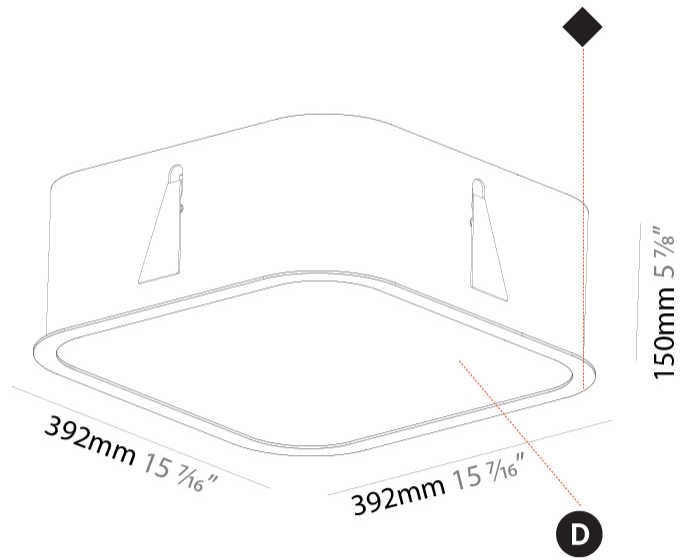

PHYSICAL

Shape: Square
Length (mm): 392
Length (in): 15 7/16
Width (mm): 392
Width (in): 15 7/16
Height (mm): 150
Height (in): 5 7/8
Ceiling Thickness (mm): 10 / 12.5 / 15 / 25
Ceiling Thickness (in): 3/8 or 1/2 or 9/16 or 1
Min. Recessing Depth (mm): 160
Min. Recessing Depth (in): 6 5/16
Light Distribution: Direct
Weight (kg): 4.341
Weight (lbs): 9.57
Diffuser: PMMA - Opal or Micro-Prism
Fixture Finish: SSR / BKV / CWI / CRY / HAB / LAG / UFT / ITA / RUA / RUR / MIC / FTG / MYG / TWT / LOD / PUS / FRO / FUP / KIA / POP / BLS / SPG / MEY / GOH / GUM / CHC / COM / ABZ / JAG / OBR / MOS / ROR
Fixture Material: Extruded Aluminum / Steel
Cut-out Measurements: 375mm / 14 3/4" x 375mm / 14 3/4"

ELECTRICAL

Lamp Type: LED (Zhaga Standard)
Input Wattage (W): 13.2
Total Output Wattage (W): 12
Dimming: Non-Dimmable
Driver Included: Yes
Driver Location: Integrated
Driver Type: Constant Current - Universal
Driver Class: Class 2
Input Voltage (V): 120 - 277
Constant Current (MA): 350
Upon Request: (Not included - see components) Integral: 0-10Vdc dimming / Phase dimming 120Vac only

LED

Color Temperature (°K): 3000 / 3500 / 4000
Max. Delivered Lumen (lm): 1380 / 1401 / 1430
CRI: >80 CRI
Efficiency (%): 0.827
Lamp Life (hrs): 50000

OPTICAL

RATINGS AND CERTIFICATIONS

Certified By: Certified for North American Standards
IP rating: IP20