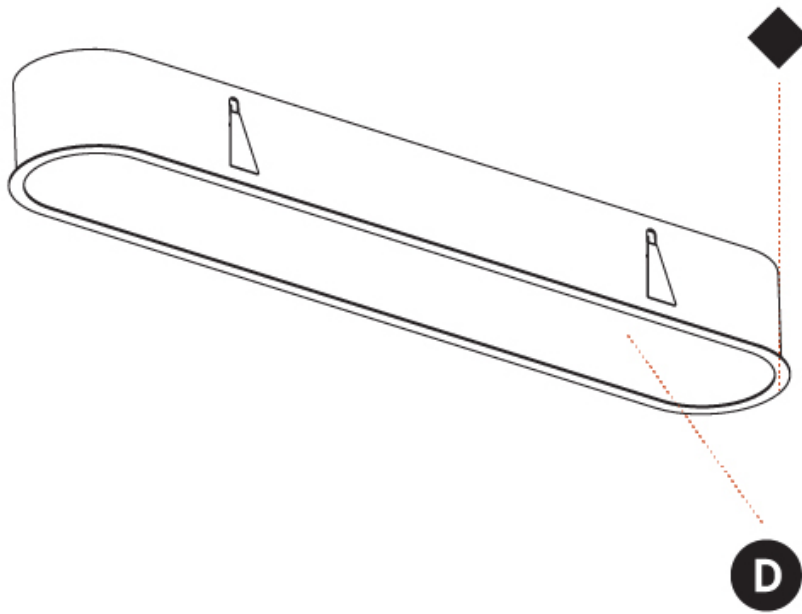

SMOOTHLINE RECESSED

A37757-

PROJECT	_____
TYPE	_____
SPECIFIER	_____
QUANTITY	_____
DATE	_____

A