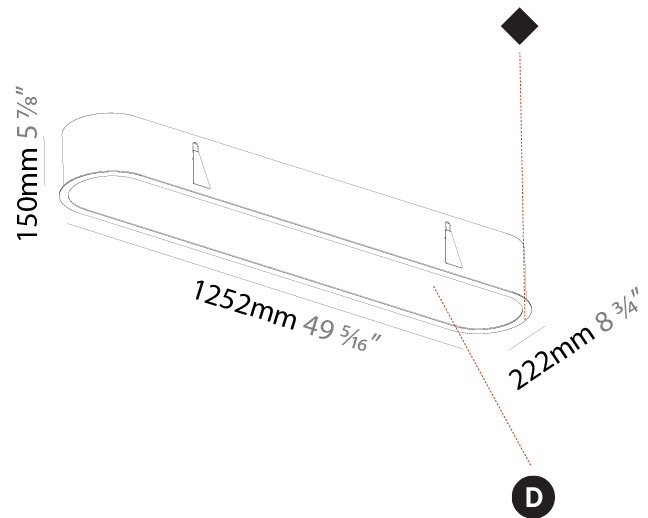

PHYSICAL

Shape: Oval
Length (mm): 1252
Length (in): 49 5/16
Width (mm): 222
Width (in): 8 3/4
Depth (mm): 150
Depth (in): 5 7/8
Ceiling Thickness (mm): 10 / 12.5 / 15 / 25
Ceiling Thickness (in): 3/8 or 1/2 or 9/16 or 1
Min. Recessing Depth (mm): 160
Min. Recessing Depth (in): 6 5/16
Light Distribution: Direct
Weight (kg): 7.634
Weight (lbs): 16.80
Diffuser: PMMA - Opal or Micro-Prism
Fixture Finish: SSR / BKV / CWI / CRY / HAB / LAG / UFT / ITA / RUA / RUR / MIC / FTG / MYG / TWT / LOD / PUS / FRO / FUP / KIA / POP / BLS / SPG / MEY / GOH / GUM / CHC / COM / ABZ / JAG / OBR / MOS / ROR
Fixture Material: Extruded Aluminum / Steel
Cut-out Measurements: 1235mm / 48 5/8" x 205mm / 8 1/16"

ELECTRICAL

Lamp Type: LED (Zhaga Standard)
Input Wattage (W): 41.8
Total Output Wattage (W): 36
Dimming: Tri-Mode (Non-Dimming and Phase Dimming (120Vac only) and 0-10V Dimming)
Driver Included: Yes
Driver Location: Integrated
Driver Type: Constant Current - Universal
Driver Class: Class 2
Input Voltage (V): 120 - 277
Constant Current (MA): 500

LED

Color Temperature (°K): 3000 / 3500 / 4000
Max. Delivered Lumen (lm): 2860 / 3077 / 3140
CRI: >80 CRI
Lamp Life (hrs): 50000

OPTICAL

RATINGS AND CERTIFICATIONS

Certified By: Certified for North American Standards
IP rating: IP20

PROJECT
TYPE
SPECIFIER
QUANTITY
DATE