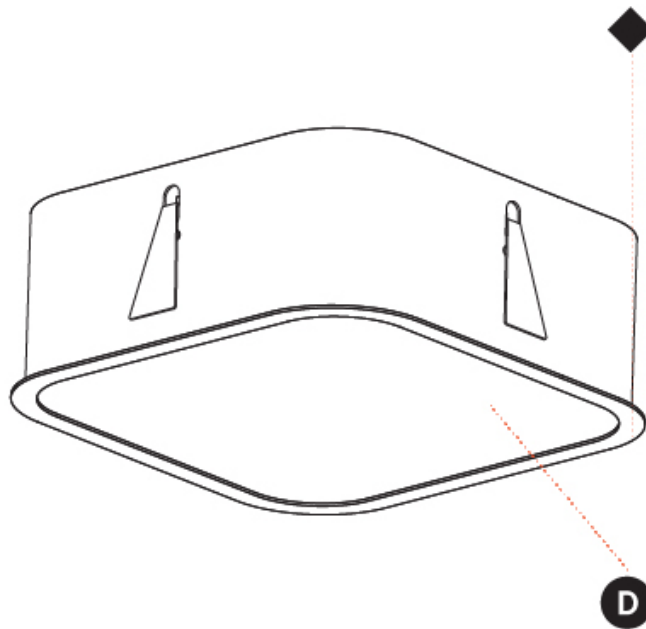

SMOOTHY STANDARD RECESSED

A37595-

PROJECT

TYPE

SPECIFIER

QUANTITY

DATE

A