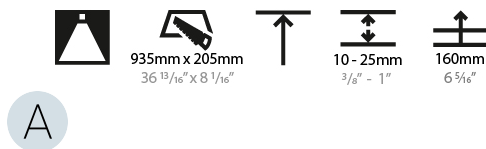

Series: Smoothy
Subseries: Smoothline
Brand: Prolicht
Division: Architectural
Mounting Type: Recessed
Mounting Location: Ceiling
Subcategory: Ambient

PHYSICAL

Shape: Oval
Length (mm): 952
Length (in): 37 1/2
Width (mm): 222
Width (in): 8 3/4
Depth (mm): 150
Depth (in): 5 7/8
Ceiling Thickness (mm): 10 / 12.5 / 15 / 25
Ceiling Thickness (in): 3/8 or 1/2 or 9/16 or 1
Min. Recessing Depth (mm): 160
Min. Recessing Depth (in): 6 5/16
Light Distribution: Direct
Weight (kg): 5.93
Weight (lbs): 13.05
Diffuser: PMMA - Opal or Micro-Prism
Fixture Finish: SSR / BKV / CWI / CRY / HAB / LAG / UFT / ITA / RUA / RUR / MIC / FTG / MYG / TWT / LOD / PUS / FRO / FUP / KIA / POP / BLS / SPG / MEY / GOH / GUM / CHC / COM / ABZ / JAG / OBR / MOS / ROR
Fixture Material: Extruded Aluminum / Steel
Cut-out Measurements: 935mm / 36 13/16" x 205mm / 8 1/16"

ELECTRICAL

Lamp Type: LED (Zhaga Standard)
Input Wattage (W): 31.9
Total Output Wattage (W): 27
Dimming: Tri-Mode (Non-Dimming and Phase Dimming (120Vac only) and 0-10V Dimming)
Driver Included: Yes
Driver Location: Integrated
Driver Type: Constant Current - Universal
Driver Class: Class 2
Input Voltage (V): 120 - 277
Constant Current (MA): 500

LED

Color Temperature (°K): 3000 / 3500 / 4000
Max. Delivered Lumen (lm): 2140 / 2303 / 2350
CRI: >80 CRI
Lamp Life (hrs): 50000

OPTICAL

RATINGS AND CERTIFICATIONS

Certified By: Certified for North American Standards
IP rating: IP20

PROJECT
TYPE
SPECIFIER
QUANTITY
DATE