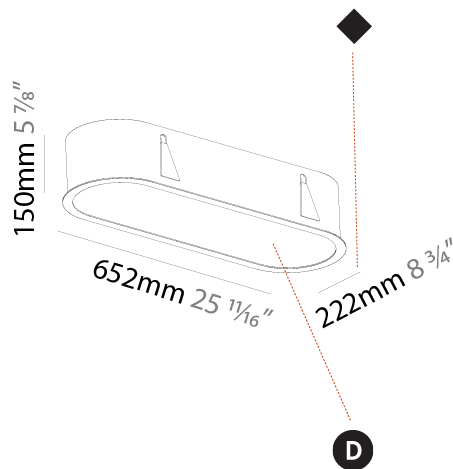

Series: Smoothy
Subseries: Smoothline
Brand: Prolicht
Division: Architectural
Mounting Type: Recessed
Mounting Location: Ceiling
Subcategory: Ambient

PHYSICAL

Shape: Oval
Length (mm): 652
Length (in): 25 11/16
Width (mm): 222
Width (in): 8 3/4
Depth (mm): 150
Depth (in): 5 7/8
Ceiling Thickness (mm): 10 / 12.5 / 15 / 25
Ceiling Thickness (in): 3/8 or 1/2 or 9/16 or 1
Min. Recessing Depth (mm): 160
Min. Recessing Depth (in): 6 5/16
Light Distribution: Direct
Weight (kg): 4.033
Weight (lbs): 8.87
Diffuser: PMMA - Opal or Micro-Prism
Fixture Finish: SSR / BKV / CWI / CRY / HAB / LAG / UFT / ITA / RUA / RUR / MIC / FTG / MYG / TWT / LOD / PUS / FRO / FUP / KIA / POP / BLS / SPG / MEY / GOH / GUM / CHC / COM / ABZ / JAG / OBR / MOS / ROR
Fixture Material: Extruded Aluminum / Steel
Cut-out Measurements: 635mm / 25" x 205mm / 8 1/16"

ELECTRICAL

Lamp Type: LED (Zhaga Standard)
Input Wattage (W): 21
Total Output Wattage (W): 18
Dimming: Tri-Mode (Non-Dimming and Phase Dimming (120Vac only) and 0-10V Dimming)
Driver Included: Yes
Driver Location: Integrated
Driver Type: Constant Current - Universal
Driver Class: Class 2
Input Voltage (V): 120 - 277
Constant Current (MA): 500

LED

Color Temperature (°K): 3000 / 3500 / 4000
Max. Delivered Lumen (lm): 1430 / 1539 / 1570
CRI: >80 CRI
Lamp Life (hrs): 50000

OPTICAL

RATINGS AND CERTIFICATIONS

Certified By: Certified for North American Standards
IP rating: IP20

PROJECT
TYPE
SPECIFIER
QUANTITY
DATE