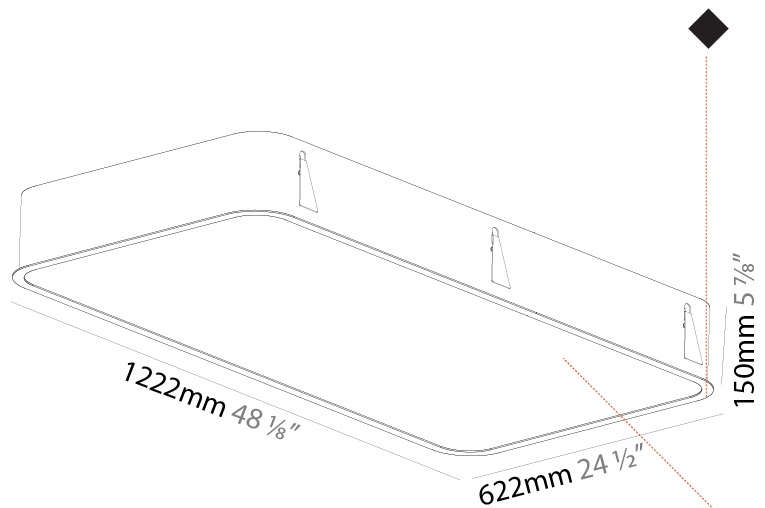

PHYSICAL

Shape: Square
Length (mm): 1222
Length (in): 48 7/8
Width (mm): 622
Width (in): 24 1/2
Height (mm): 150
Height (in): 5 7/8
Ceiling Thickness (mm): 10 / 12.5 / 15 / 25
Ceiling Thickness (in): 3/8 or 1/2 or 9/16 or 1
Min. Recessing Depth (mm): 160
Min. Recessing Depth (in): 6 5/16
Light Distribution: Direct
Weight (kg): 24.4
Weight (lbs): 53.68
Diffuser: PMMA - Opal or Micro-Prism
Fixture Finish: SSR / BKV / CWI / CRY / HAB / LAG / UFT / ITA / RUA / RUR / MIC / FTG / MYG / TWT / LOD / PUS / FRO / FUP / KIA / POP / BLS / SPG / MEY / GOH / GUM / CHC / COM / ABZ / JAG / OBR / MOS / ROR
Fixture Material: Extruded Aluminum / Steel
Cut-out Measurements: 1205mm / 47 7/16" x 605mm / 23 13/16"

ELECTRICAL

Lamp Type: LED (Zhaga Standard)
Input Wattage (W): 108.9
Total Output Wattage (W): 99
Dimming: Non-Dimmable
Driver Included: Yes
Driver Location: Integrated
Driver Type: Constant Current - Universal
Driver Class: Class 2
Input Voltage (V): 120 - 277
Constant Current (MA): 350
Upon Request: (Not included - see components) Integral: 0-10Vdc dimming / Phase dimming 120Vac only

LED

Color Temperature (°K): 3000 / 3500 / 4000
Max. Delivered Lumen (lm): 11050 / 11221 / 11450
CRI: >80 CRI
Efficiency (%): 0.827
Lamp Life (hrs): 50000

OPTICAL

RATINGS AND CERTIFICATIONS

Certified By: Certified for North American Standards
IP rating: IP20