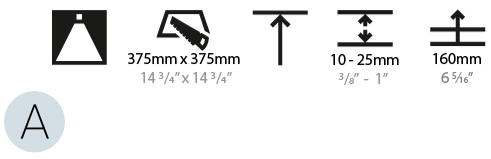

PHYSICAL

Shape: Square
Length (mm): 392
Length (in): 15 7/16
Width (mm): 392
Width (in): 15 7/16
Height (mm): 150
Height (in): 5 7/8
Ceiling Thickness (mm): 10 / 12.5 / 15 / 25
Ceiling Thickness (in): 3/8 or 1/2 or 9/16 or 1
Min. Recessing Depth (mm): 160
Min. Recessing Depth (in): 6 5/16
Light Distribution: Direct
Weight (kg): 4.341
Weight (lbs): 9.57
Diffuser: PMMA - Opal or Micro-Prism
Fixture Finish: SSR / BKV / CWI / CRY / HAB / LAG / UFT / ITA / RUA / RUR / MIC / FTG / MYG / TWT / LOD / PUS / FRO / FUP / KIA / POP / BLS / SPG / MEY / GOH / GUM / CHC / COM / ABZ / JAG / OBR / MOS / ROR
Fixture Material: Extruded Aluminum / Steel
Cut-out Measurements: 375mm / 14 3/4" x 375mm / 14 3/4"

ELECTRICAL

Lamp Type: LED (Zhaga Standard)
Input Wattage (W): 13.2
Total Output Wattage (W): 12
Dimming: Non-Dimmable
Driver Included: Yes
Driver Location: Integrated
Driver Type: Constant Current - Universal
Driver Class: Class 2
Input Voltage (V): 120 - 277
Constant Current (MA): 350
Upon Request: (Not included - see components) Integral: 0-10Vdc dimming / Phase dimming 120Vac only

LED

Color Temperature (°K): 3000 / 3500 / 4000
Max. Delivered Lumen (lm): 1380 / 1401 / 1430
CRI: >80 CRI
Efficiency (%): 0.827
Lamp Life (hrs): 50000

OPTICAL

RATINGS AND CERTIFICATIONS

Certified By: Certified for North American Standards
IP rating: IP20