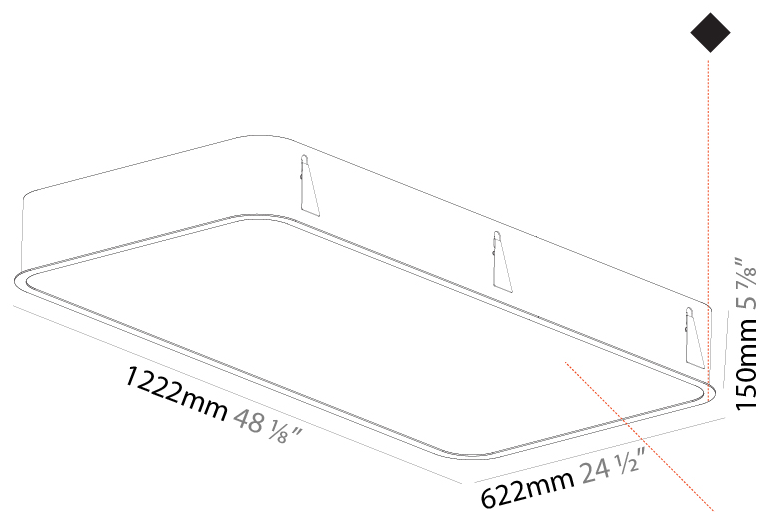

PHYSICAL

Shape: Square
Length (mm): 1222
Length (in): 48 7/8
Width (mm): 622
Width (in): 24 1/2
Height (mm): 150
Height (in): 5 7/8
Ceiling Thickness (mm): 10 / 12.5 / 15 / 25
Ceiling Thickness (in): 3/8 or 1/2 or 9/16 or 1
Min. Recessing Depth (mm): 160
Min. Recessing Depth (in): 6 5/16
Light Distribution: Direct
Weight (kg): 24.4
Weight (lbs): 53.68
Diffuser: PMMA - Opal or Micro-Prism
Fixture Finish: SSR / BKV / CWI / CRY / HAB / UFT / ITA / RUA / FTG / MYG / LOD / PUS / FRO / FUP / KIA / POP / BLS / SPG / MEY / GOH / GUM / CHC / COM / ABZ / JAG / OBR / MOS / ROR
Fixture Material: Extruded Aluminum / Steel
Cut-out Measurements: 1205mm / 47 7/16" x 605mm / 23 13/16"

ELECTRICAL

Lamp Type: LED (Zhaga Standard)
Input Wattage (W): 108.9
Total Output Wattage (W): 99
Dimming: Non-Dimmable
Driver Included: Yes
Driver Location: Integrated
Driver Type: Constant Current - Universal
Driver Class: Class 2
Input Voltage (V): 120 - 277
Constant Current (MA): 350
Upon Request: (Not included - see components) Integral: 0-10Vdc dimming / Phase dimming 120Vac only

LED

Color Temperature (°K): 3000 / 3500 / 4000
Max. Delivered Lumen (lm): 11050 / 11221 / 11450
CRI: >80 CRI
Efficiency (%): 0.827
Lamp Life (hrs): 50000

OPTICAL

RATINGS AND CERTIFICATIONS

Certified By: Certified for North American Standards
IP rating: IP20