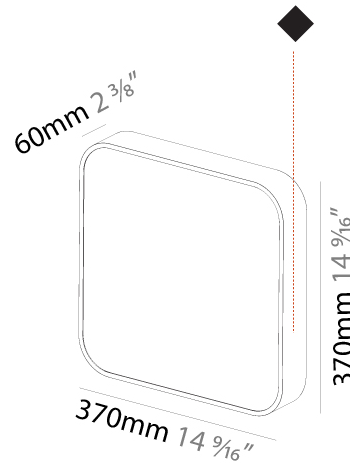

GENERAL

Series: Smoothy
Subseries: Smoothy Flat
Brand: Prolicht
Division: Architectural
Mounting Type: Surface
Mounting Location: Ceiling
Subcategory: Ambient

PHYSICAL

Shape: Square
Length (mm): 370
Length (in): 14 ⁹/₁₆
Height (mm): 370
Depth (mm): 60
Height (in): 14 ⁹/₁₆
Depth (in): 2 ³/₈
Light Distribution: Direct
Weight (kg): 3.16
Weight (lbs): 6.94
Diffuser: PMMA - Opal
Fixture Finish: SSR / BKV / CWI / CRY / HAB / UFT / ITA / RUA / FTG / MYG / LOD / PUS / FRO / FUP / KIA / POP / BLS / SPG / MEY / GOH / GUM / CHC / COM / ABZ / JAG / OBR / MOS / ROR
Fixture Material: Extruded Aluminum / Steel

ELECTRICAL

Lamp Type: LED (Zhaga Standard)
Input Wattage (W): 13.2
Total Output Wattage (W): 12
Dimming: Non-Dimmable
Driver Included: Yes
Driver Location: Integrated
Driver Type: Constant Current - Universal
Driver Class: Class 2
Input Voltage (V): 120 - 277
Constant Current (MA): 350
Upon Request: (Not included - see components) Integral: 0-10Vdc dimming / Phase dimming 120Vac only

LED

Color Temperature (°K): 3000 / 3500 / 4000
Max. Delivered Lumen (lm): 1200 / 1225 / 1250
CRI: >80 CRI
Lamp Life (hrs): 50000

OPTICAL

RATINGS AND CERTIFICATIONS

Certified By: Certified for North American Standards
IP rating: IP20

PROJECT
TYPE
SPECIFIER
QUANTITY
DATE