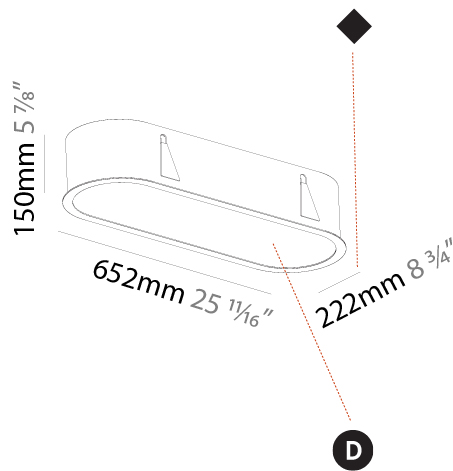

PHYSICAL

Shape: Oval
Length (mm): 652
Length (in): 25 1/16
Width (mm): 222
Width (in): 8 3/4
Depth (mm): 150
Depth (in): 5 7/8
Ceiling Thickness (mm): 10 / 12.5 / 15 / 25
Ceiling Thickness (in): 3/8 or 1/2 or 9/16 or 1
Min. Recessing Depth (mm): 160
Min. Recessing Depth (in): 6 5/16
Weight (kg): 4.033
Weight (lbs): 8.87
Diffuser: PMMA - Opal or Micro-Prism
Fixture Finish: SSR / BKV / CWI / CRY / HAB / UFT / ITA / RUA / FTG / MYG / LOD / PUS / FRO / FUP / KIA / POP / BLS / SPG / MEY / GOH / CHC / COM / ABZ / JAG / OBR / MOS / ROR
Fixture Material: Extruded Aluminum / Steel
Cut-out Measurements: 635mm / 25" x 205mm / 8 1/16"

ELECTRICAL

Lamp Type: LED (Zhaga Standard)
Input Wattage (W): 21
Total Output Wattage (W): 18
Dimming: Tri-Mode (Non-Dimming and Phase Dimming (120Vac only) and 0-10V Dimming)
Driver Included: Yes
Driver Location: Integrated
Driver Type: Constant Current - Universal
Driver Class: Class 2
Input Voltage (V): 120 - 277
Constant Current (MA): 500

LED

Color Temperature (°K): 3000 / 4000
Max. Delivered Lumen (lm): 1430 / 1570
CRI: >80 CRI
Lamp Life (hrs): 50000
Upon Request: Other CCT available

OPTICAL

RATINGS AND CERTIFICATIONS

Certified By: Certified for North American Standards
IP rating: IP20

PROJECT
TYPE
SPECIFIER
QUANTITY
DATE

635mm x 205mm
25" x 8 1/16"

10 - 25mm
3/8" - 1"

160mm
6 5/16"