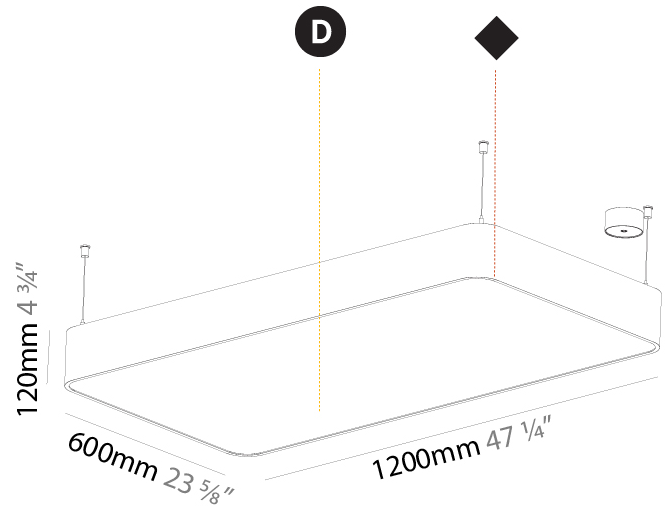

GENERAL

Series: Smoothy
Subseries: Smoothy Standard
Partner: Prolicht
Division: Architectural
Installation: Suspension
Product Type: Pendant
Mounting Location: Ceiling
Light Distribution: Direct

PHYSICAL

Shape: Rectangle
Length (mm): 1200
Length (in): 47 1/4
Width (mm): 600
Width (in): 23 5/8
Height (mm): 120
Height (in): 4 3/4
Max. Overall Height (mm): 2120mm / 83-7/16
Max. Overall Height (in): 83 7/16
Weight (kg): 20.33
Weight (lbs): 44.82
Diffuser: [PMMA - Opal or Micro-Prism](#)
Fixture Finish: [SSR / BKV / CWI / CRY / HAB / UFT / ITA / RUA / FTG / MYG / LOD / PUS / FRO / FUP / KIA / POP / BLS / SPG / MEY / GOH / CHC / COM / ABZ / JAG / OBR / MOS / ROR](#)
Fixture Material: [Extruded Aluminum / Steel](#)
Cable Details: 2000mm / 78 3/4"

ELECTRICAL

Lamp Type: LED (Zhaga Standard)
Input Wattage (W): 108.9
Total Output Wattage (W): 99
Dimming: [Non-Dimmable](#)
Driver Included: Yes
Driver Location: Integrated
Driver Type: Constant Current - Universal
Driver Class: Class 2
Input Voltage (V): 120 - 277
Constant Current (MA): 350
Upon Request: (Not included - see components) Integral: 0-10Vdc dimming / Phase dimming 120Vac only

LED

[Color Temperature (°K): 3000 / 4000](#)
Max. Delivered Lumen (lm): 11050 / 11450
CRI: >80 CRI
Efficiency (%): 82.7%
Lamp Life (hrs): 50000
Upon Request: Other CCT available

OPTICAL

RATINGS AND CERTIFICATIONS

Certified By: Certified for North American Standards
IP rating: IP20