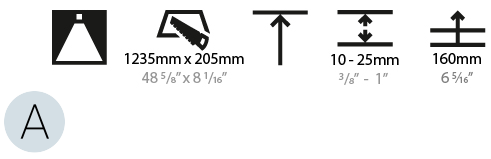

PHYSICAL

Shape: Oval
Length (mm): 1252
Length (in): 49 5/16
Width (mm): 222
Width (in): 8 3/4
Depth (mm): 150
Depth (in): 5 7/8
Ceiling Thickness (mm): 10 / 12.5 / 15 / 25
Ceiling Thickness (in): 3/8 or 1/2 or 9/16 or 1
Min. Recessing Depth (mm): 160
Min. Recessing Depth (in): 6 5/16
Weight (kg): 7.634
Weight (lbs): 16.80
Diffuser: PMMA - Opal or Micro-Prism
Fixture Finish: SSR / BKV / CWI / CRY / HAB / UFT / ITA / RUA / FTG / MYG / LOD / PUS / FRO / FUP / KIA / POP / BLS / SPG / MEY / GOH / CHC / COM / ABZ / JAG / OBR / MOS / ROR
Fixture Material: Extruded Aluminum / Steel
Cut-out Measurements: 1235mm / 48 5/8" x 205mm / 8 1/16"

ELECTRICAL

Lamp Type: LED (Zhaga Standard)
Input Wattage (W): 41.8
Total Output Wattage (W): 36
Dimming: Tri-Mode (Non-Dimming and Phase Dimming (120Vac only) and 0-10V Dimming)
Driver Included: Yes
Driver Location: Integrated
Driver Type: Constant Current - Universal
Driver Class: Class 2
Input Voltage (V): 120 - 277
Constant Current (MA): 500

LED

Color Temperature (°K): 3000 / 4000
Max. Delivered Lumen (lm): 2860 / 3140
CRI: >80 CRI
Lamp Life (hrs): 50000
Upon Request: Other CCT available

OPTICAL

RATINGS AND CERTIFICATIONS

Certified By: Certified for North American Standards
IP rating: IP20

PROJECT
TYPE
SPECIFIER
QUANTITY
DATE