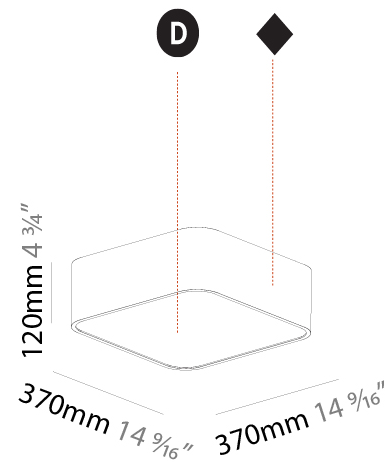

GENERAL

Series: Smoothy
Subseries: Smoothy Standard
Partner: Prolicht
Division: Architectural
Installation: Surface
Product Type: Ceiling Surface
Mounting Location: Ceiling
Light Distribution: Direct

PHYSICAL

Shape: Square
Length (mm): 370
Length (in): 14 ⁹/₁₆
Width (mm): 370
Width (in): 14 ⁹/₁₆
Height (mm): 120
Height (in): 4 ³/₄
Weight (kg): 3.458
Weight (lbs): 7.61
Diffuser: PMMA - Opal or Micro-Prism
Fixture Finish: SSR / BKV / CWI / CRY / HAB / UFT / ITA / RUA / FTG / MYG / LOD / PUS / FRO / FUP / KIA / POP / BLS / SPG / MEY / GOH / CHC / COM / ABZ / JAG / OBR / MOS / ROR
Fixture Material: Extruded Aluminum / Steel

ELECTRICAL

Lamp Type: LED (Zhaga Standard)
Input Wattage (W): 13.2
Total Output Wattage (W): 12
Dimming: Non-Dimmable
Driver Included: Yes
Driver Location: Integrated
Driver Type: Constant Current -Universal
Driver Class: Class 2
Input Voltage (V): 120 - 277
Constant Current (MA): 350
Upon Request: 0-10Vdc dimming / Phase dimming 120Vac only

LED

Color Temperature (°K): 3000 / 4000
Max. Delivered Lumen (lm): 1380 / 1430
CRI: >80 CRI
Efficiency (%): 0.867
Lamp Life (hrs): 50000
Upon Request: Other CCT available

OPTICAL

RATINGS AND CERTIFICATIONS

Certified By: Certified for North American Standards
IP rating: IP20

PROJECT
TYPE
SPECIFIER
QUANTITY
DATE