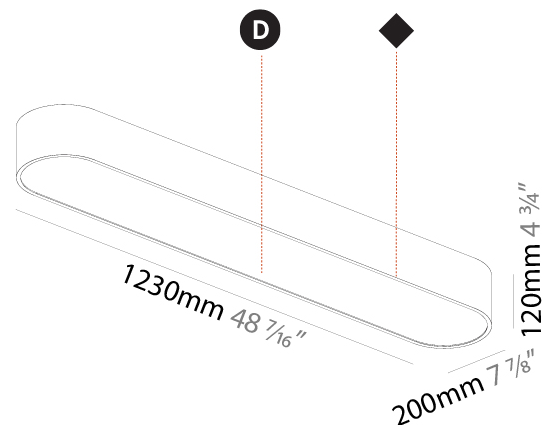

GENERAL

Series: Smoothy
Subseries: Smoothline
Partner: Prolicht
Division: Architectural
Installation: Surface
Product Type: Ceiling Surface
Mounting Location: Ceiling
Light Distribution: Direct

PHYSICAL

Shape: Oval
Length (mm): 1230
Length (in): 48 7/16
Width (mm): 200
Width (in): 7 7/8
Height (mm): 120
Height (in): 4 3/4

Diffuser: PMMA - Opal or Micro-Prism
Fixture Finish: SSR / BKV / CWI / CRY / HAB / UFT / ITA / RUA / FTG / MYG / LOD / PUS / FRO / FUP / KIA / POP / BLS / SPG / MEY / GOH / CHC / COM / ABZ / JAG / OBR / MOS / ROR
Fixture Material: Extruded Aluminum / Steel

ELECTRICAL

Lamp Type: LED (Zhaga Standard)
Input Wattage (W): 42
Total Output Wattage (W): 36
Dimming: Tri-Mode (Non-Dimming and Phase Dimming (120Vac only) and 0-10V Dimming)
Driver Included: Yes
Driver Location: Integrated
Driver Type: Constant Current - Universal
Driver Class: Class 1
Input Voltage (V): 120 - 277
Constant Current (MA): 500

LED

Color Temperature (°K): 3000 / 4000
Max. Delivered Lumen (lm): 2920 / 3210
CRI: >80 CRI
Lamp Life (hrs): 50000
Upon Request: Other CCT available

OPTICAL

RATINGS AND CERTIFICATIONS

Certified By: Certified for North American Standards
IP rating: IP20

PROJECT
TYPE
SPECIFIER
QUANTITY
DATE