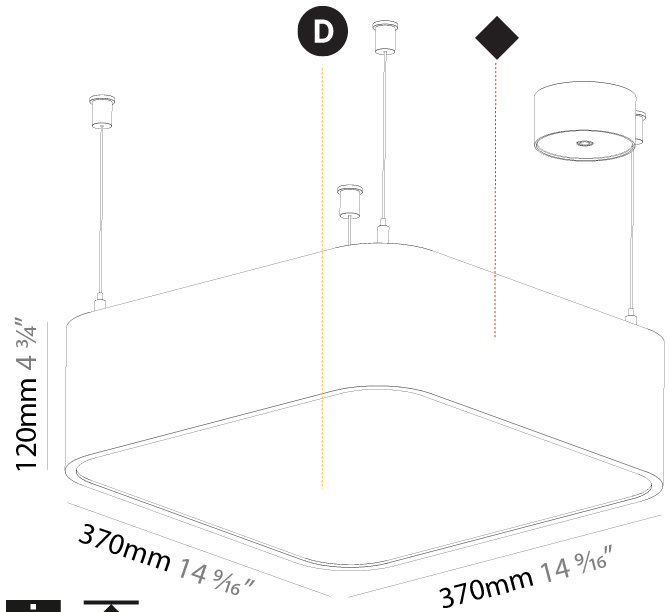

GENERAL

Series: Smoothy
Subseries: Smoothy Standard
Partner: Prolicht
Division: Architectural
Installation: Suspension
Product Type: Pendant
Mounting Location: Ceiling
Light Distribution: Direct

PHYSICAL

Shape: Square
Length (mm): 370
Length (in): 14 9/16
Width (mm): 370
Width (in): 14 9/16
Height (mm): 120
Height (in): 4 3/4
Max. Overall Height (mm): 2120
Max. Overall Height (in): 83 7/16
Weight (kg): 4.15
Weight (lbs): 9.13
Diffuser: [PMMA - Opal or Micro-Prism](#)
Fixture Finish: [SSR / BKV / CWI / CRY / HAB / UFT / ITA / RUA / FTG / MYG / LOD / PUS / FRO / FUP / KIA / POP / BLS / SPG / MEY / GOH / CHC / COM / ABZ / JAG / OBR / MOS / ROR](#)
Fixture Material: Extruded Aluminum / Steel
Cable Details: 2000mm / 78 3/4"

ELECTRICAL

Lamp Type: LED (Zhaga Standard)
Input Wattage (W): 12
Total Output Wattage (W): 10
Dimming: [Non-Dimmable](#)
Driver Included: Yes
Driver Location: Integrated
Driver Type: Constant Current - Universal
Driver Class: Class 2
Input Voltage (V): 120 - 277
Constant Current (MA): 350
Upon Request: (Not included - see components) Integral: 0-10Vdc dimming / Phase dimming 120Vac only

LED

[Color Temperature (°K): 3000 / 4000](#)
Max. Delivered Lumen (lm): 1380 / 1430
CRI: >80 CRI
Efficiency (%): 82.7
Lamp Life (hrs): 50000
Upon Request: Other CCT available

OPTICAL

RATINGS AND CERTIFICATIONS

Certified By: Certified for North American Standards
IP rating: IP20