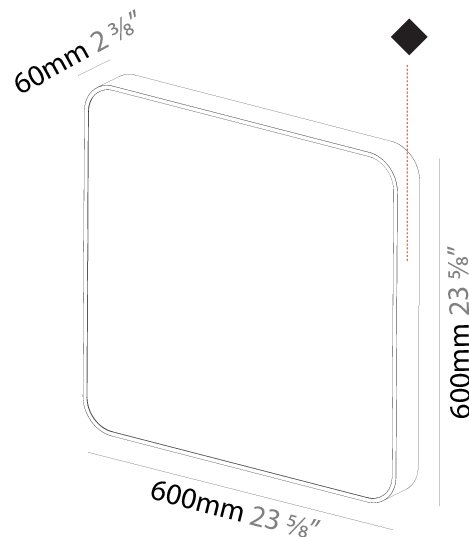

GENERAL

Series: Smoothy
Subseries: Smoothy Flat
Partner: Prolicht
Division: Architectural
Installation: Surface
Product Type: Ceiling Surface
Mounting Location: Ceiling
Light Distribution: Direct

PHYSICAL

Shape: Square
Length (mm): 600
Length (in): 23 5/8
Height (mm): 600
Depth (mm): 60
Height (in): 23 5/8
Depth (in): 2 3/8
Weight (kg): 8.458
Weight (lbs): 18.61
Diffuser: PMMA - Opal
Fixture Finish: SSR / BKV / CWI / CRY / HAB / UFT / ITA / RUA / FTG / MYG / LOD / PUS / FRO / FUP / KIA / POP / BLS / SPG / MEY / GOH / CHC / COM / ABZ / JAG / OBR / MOS / ROR
Fixture Material: Extruded Aluminum / Steel

ELECTRICAL

Lamp Type: LED (Zhaga Standard)
Input Wattage (W): 55
Total Output Wattage (W): 49.7
Dimming: Non-Dimmable
Driver Included: Yes
Driver Location: Integrated
Driver Type: Constant Current - Universal
Driver Class: Class 2
Input Voltage (V): 120 - 277
Constant Current (MA): 350
Upon Request: (Not included - see components) Integral: 0-10Vdc dimming / Phase dimming 120Vac only

LED

Color Temperature (°K): 3000 / 4000
Max. Delivered Lumen (lm): 4810 / 4980
CRI: >80 CRI
Lamp Life (hrs): 50000
Upon Request: Other CCT available

OPTICAL

RATINGS AND CERTIFICATIONS

Certified By: Certified for North American Standards
IP rating: IP20