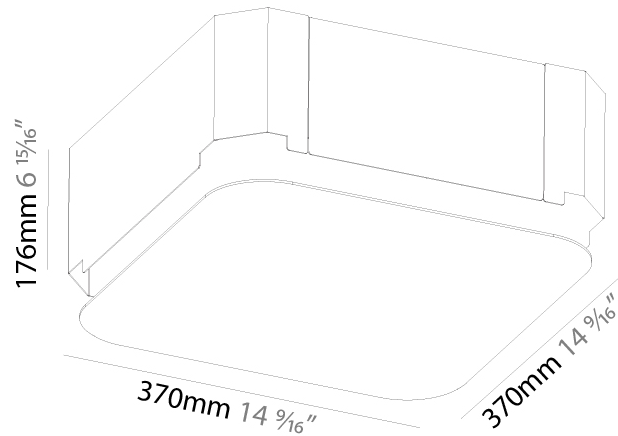

PHYSICAL

Shape: Square
Length (mm): 370
Length (in): 14 9/16
Width (mm): 370
Width (in): 14 9/16
Depth (mm): 176
Depth (in): 6 15/16
Ceiling Thickness (mm): 10 / 12.5 / 15 / 25 / 30
Ceiling Thickness (in): 3/8 or 1/2 or 9/16 or 1 or 1 3/16
Min. Recessing Depth (mm): 200
Min. Recessing Depth (in): 7 7/8
Weight (kg): 4.236
Weight (lbs): 9.32
Diffuser: PMMA - Opal
Fixture Material: Extruded Aluminum / Steel
Cut-out Measurements: 405mm / 15 15/16" x 405mm 15 15/16"
Upon Request: Unique Sizes Unique Ceiling Thickness Unique Mounting Depth Spot Inserts

ELECTRICAL

Lamp Type: LED (Zhaga Standard)
Input Wattage (W): 13.2
Total Output Wattage (W): 12.4
Dimming: Non-Dimmable
Driver Included: Yes
Driver Location: Integrated
Driver Type: Constant Current - Universal
Driver Class: Class 2
Input Voltage (V): 120 - 277
Constant Current (MA): 350
Upon Request: (Not included - see components) Integral: 0-10Vdc dimming / Phase dimming 120Vac only

LED

Color Temperature (°K): 3000 / 4000
Max. Delivered Lumen (lm): 1090 / 1130
CRI: >80 CRI
Efficiency (%): 0.804
Lamp Life (hrs): 50000
Upon Request: Other CCT available

OPTICAL

RATINGS AND CERTIFICATIONS

Certified By: Certified for North American Standards
IP rating: IP20

PROJECT
TYPE
SPECIFIER
QUANTITY
DATE

200mm
7 7/8"

405mm x 405mm
15 15/16" x 15 15/16"

10 | 12 1/2 | 15 | 25 | 30mm
3/8" | 1/2" | 9/16" | 1" | 3/16"