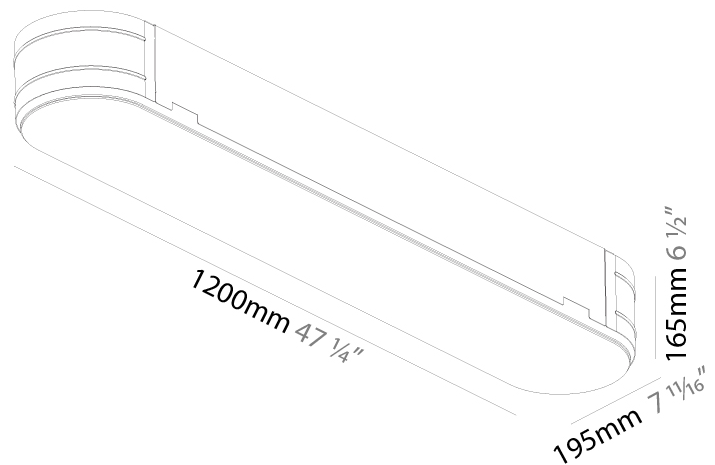

GENERAL

Series: Smoothy
Subseries: Smoothline
Partner: Prolicht
Division: Architectural
Installation: Trimless
Product Type: Ceiling Recessed
Mounting Location: Ceiling
Light Distribution: Direct

PHYSICAL

Shape: Oval
Length (mm): 1200
Length (in): 47 1/4
Width (mm): 195
Width (in): 7 11/16
Depth (mm): 165
Depth (in): 6 1/2
Ceiling Thickness (mm): 10 / 12.5 / 15 / 25 / 30
Ceiling Thickness (in): 3/8 or 1/2 or 9/16 or 1 or 1 3/16
Min. Recessing Depth (mm): 180
Min. Recessing Depth (in): 7 1/16
Weight (kg): 7.6
Weight (lbs): 16.72
Diffuser: PMMA - Opal
Fixture Material: Extruded Aluminum / Steel
Cut-out Measurements: 1235mm / 48 5/8" x 230mm / 9 1/16"
Upon Request: Unique Sizes Unique Ceiling Thickness Unique Mounting Depth Spot Inserts

ELECTRICAL

Lamp Type: LED (Zhaga Standard)
Input Wattage (W): 42
Total Output Wattage (W): 36
Dimming: [Tri-Mode (Non-Dimming and Phase Dimming (120Vac only) and 0-10V Dimming)](#)
Driver Included: Yes
Driver Location: Integrated
Driver Type: Constant Current - Universal
Driver Class: Class 2
Input Voltage (V): 120 - 277
Constant Current (MA): 500

LED

[Color Temperature (°K): 3000 / 4000](#)
Max. Delivered Lumen (lm): 3120 / 3420
CRI: >80 CRI
Lamp Life (hrs): 50000
Upon Request: Other CCT available

OPTICAL

RATINGS AND CERTIFICATIONS

Certified By: Certified for North American Standards
IP rating: IP20

PROJECT
TYPE
SPECIFIER
QUANTITY
DATE

1235mm x 230mm
48 5/8" x 9 1/16"

10 | 12 1/2 | 15 | 25 | 30mm
3/8" | 1/2" | 9/16" | 1" | 3/16"