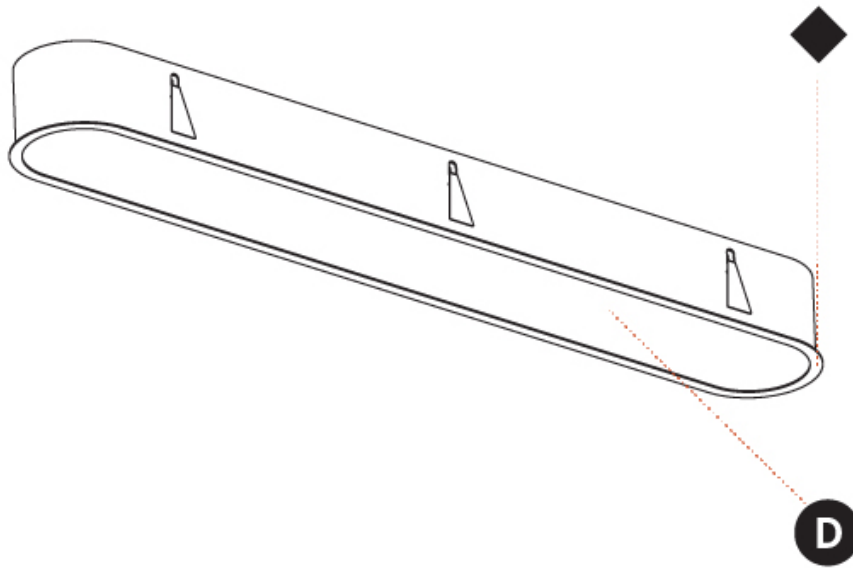

PROJECT
TYPE
SPECIFIER
QUANTITY
DATE

1535mm x 205mm
 60 7/16" x 8 1/16"

10 - 25mm
 3/8" - 1"

160mm
 6 5/16"

SMOOTHLINE RECESSED

A37761-

PROJECT	_____
TYPE	_____
SPECIFIER	_____
QUANTITY	_____
DATE	_____

PROJECT
TYPE
SPECIFIER
QUANTITY
DATE