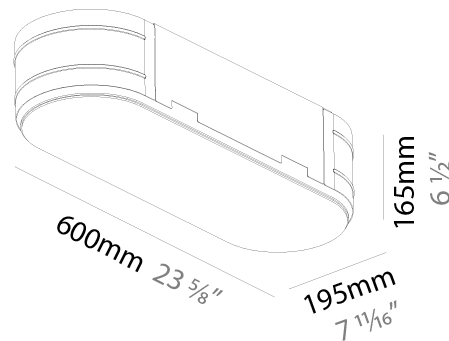

GENERAL

Series: Smoothy
Subseries: Smoothline
Partner: Prolicht
Division: Architectural
Installation: Trimless
Product Type: Ceiling Recessed
Mounting Location: Ceiling
Light Distribution: Direct

PHYSICAL

Shape: Oval
Length (mm): 600
Length (in): 23 5/8
Width (mm): 195
Width (in): 7 11/16
Depth (mm): 165
Depth (in): 6 1/2
Ceiling Thickness (mm): 10 / 12.5 / 15 / 25 / 30
Ceiling Thickness (in): 3/8 or 1/2 or 9/16 or 1 or 1 3/16
Min. Recessing Depth (mm): 180
Min. Recessing Depth (in): 7 1/16
Weight (kg): 3.8
Weight (lbs): 7.6
Diffuser: PMMA - Opal
Fixture Material: Extruded Aluminum / Steel
Cut-out Measurements: 635mm / 25" x 230mm / 9 1/16"
Upon Request: Unique Sizes Unique Ceiling Thickness Unique Mounting Depth Spot Inserts

ELECTRICAL

Lamp Type: LED (Zhaga Standard)
Input Wattage (W): 20.5
Total Output Wattage (W): 18
Dimming: [Tri-Mode (Non-Dimming and Phase Dimming (120Vac only) and 0-10V Dimming)](#)
Driver Included: Yes
Driver Location: Integrated
Driver Type: Constant Current - Universal
Driver Class: Class 2
Input Voltage (V): 120 - 277
Constant Current (MA): 500

LED

[Color Temperature (°K): 3000 / 4000](#)
Max. Delivered Lumen (lm): 1560 / 1710
CRI: >80 CRI
Lamp Life (hrs): 50000
Upon Request: Other CCT available

OPTICAL

RATINGS AND CERTIFICATIONS

Certified By: Certified for North American Standards
IP rating: IP20

PROJECT
TYPE
SPECIFIER
QUANTITY
DATE

635mm x 230mm
25" x 9 1/16"

10 | 12 1/2 | 15 | 25 | 30mm
3/8" | 1/2" | 9/16" | 1" | 3/16"