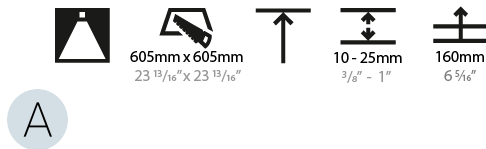

PHYSICAL

Shape: Square
Length (mm): 622
Length (in): 24 1/2
Width (mm): 622
Width (in): 24 1/2
Height (mm): 150
Height (in): 5 7/8
Ceiling Thickness (mm): 10 / 12.5 / 15 / 25
Ceiling Thickness (in): 3/8 or 1/2 or 9/16 or 1
Min. Recessing Depth (mm): 160
Min. Recessing Depth (in): 6 5/16
Weight (kg): 12.317
Weight (lbs): 27.10
Diffuser: PMMA - Opal or Micro-Prism
Fixture Finish: SSR / BKV / CWI / CRY / HAB / UFT / ITA / RUA / FTG / MYG / LOD / PUS / FRO / FUP / KIA / POP / BLS / SPG / MEY / GOH / CHC / COM / ABZ / JAG / OBR / MOS / ROR
Fixture Material: Extruded Aluminum / Steel
Cut-out Measurements: 605mm / 23 13/16" x 605mm / 23 13/16"

ELECTRICAL

Lamp Type: LED (Zhaga Standard)
Input Wattage (W): 55
Total Output Wattage (W): 49.7
Dimming: Non-Dimmable
Driver Included: Yes
Driver Location: Integrated
Driver Type: Constant Current - Universal
Driver Class: Class 2
Input Voltage (V): 120 - 277
Constant Current (MA): 350
Upon Request: (Not included - see components) Integral: 0-10Vdc dimming / Phase dimming 120Vac only

LED

Color Temperature (°K): 3000 / 4000
Max. Delivered Lumen (lm): 5520 / 5720
CRI: >80 CRI
Efficiency (%): 0.827
Lamp Life (hrs): 50000
Upon Request: Other CCT available

OPTICAL

RATINGS AND CERTIFICATIONS

Certified By: Certified for North American Standards
IP rating: IP20