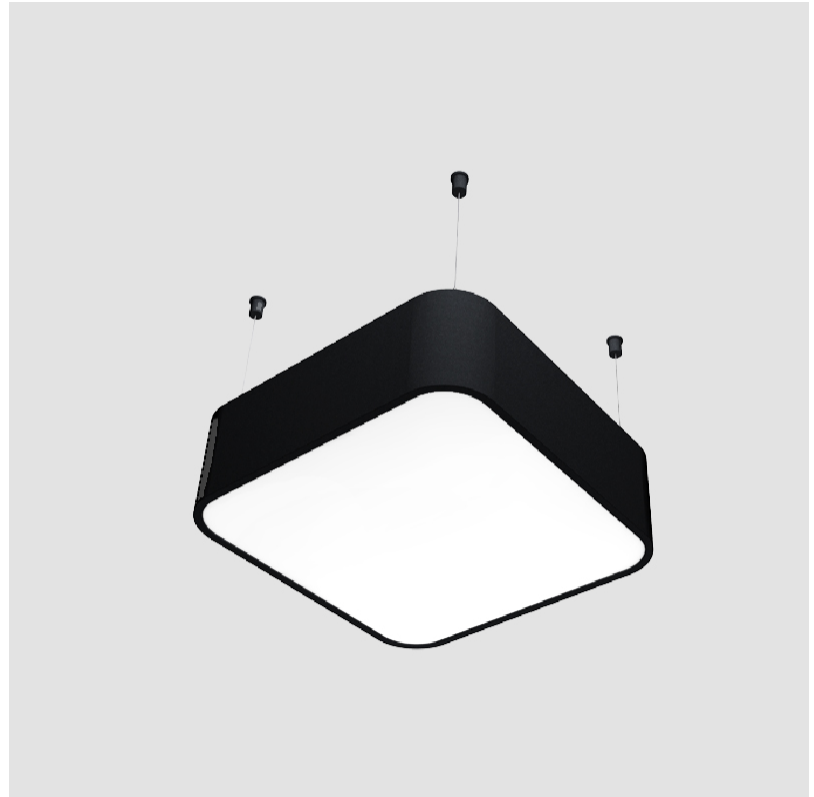

GENERAL

Series: Smoothy
Subseries: Smoothy Standard
Partner: Prolicht
Division: Architectural
Installation: Suspension
Product Type: Pendant
Mounting Location: Ceiling
Light Distribution: Direct

PHYSICAL

Shape: Square
Length (mm): 370
Length (in): 14 9/16
Width (mm): 370
Width (in): 14 9/16
Height (mm): 120
Height (in): 4 3/4
Max. Overall Height (mm): 2120
Max. Overall Height (in): 83 7/16
Weight (kg): 4.15
Weight (lbs): 9.13
Diffuser: [PMMA - Opal or Micro-Prism](#)
Fixture Finish: [SSR / BKV / CWI / CRY / HAB / UFT / ITA / RUA / FTG / MYG / LOD / PUS / FRO / FUP / KIA / POP / BLS / SPG / MEY / GOH / CHC / COM / ABZ / JAG / OBR / MOS / ROR](#)
Fixture Material: Extruded Aluminum / Steel
Cable Details: 2000mm / 78 3/4"

ELECTRICAL

Lamp Type: LED (Zhaga Standard)
Input Wattage (W): 12
Total Output Wattage (W): 10
Dimming: [Non-Dimmable](#)
Driver Included: Yes
Driver Location: Integrated
Driver Type: Constant Current - Universal
Driver Class: Class 2
Input Voltage (V): 120 - 277
Constant Current (MA): 350
Upon Request: (Not included - see components) Integral: 0-10Vdc dimming / Phase dimming 120Vac only

LED

[Color Temperature (°K): 3000 / 4000](#)
Max. Delivered Lumen (lm): 1380 / 1430
CRI: >80 CRI
Efficiency (%): 82.7
Lamp Life (hrs): 50000
Upon Request: Other CCT available

OPTICAL

RATINGS AND CERTIFICATIONS

Certified By: Certified for North American Standards
IP rating: IP20