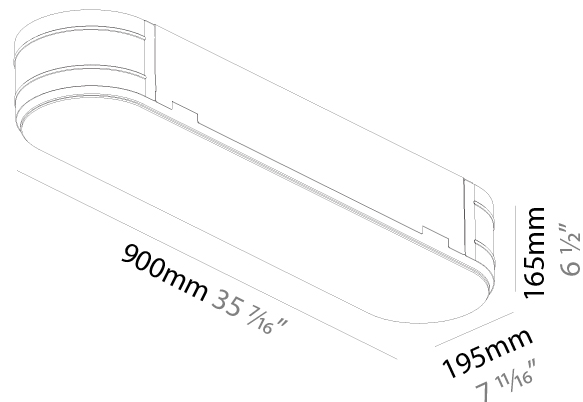

PHYSICAL

Shape: Oval
 Length (mm): 900
 Length (in): 35 7/16
 Width (mm): 195
 Width (in): 7 11/16
 Depth (mm): 165
 Depth (in): 6 1/2
 Ceiling Thickness (mm): 10 / 12.5 / 15 / 25 / 30
 Ceiling Thickness (in): 3/8 or 1/2 or 9/16 or 1 or 1 3/16
 Min. Recessing Depth (mm): 180
 Min. Recessing Depth (in): 7 1/16
 Weight (kg): 5.756
 Weight (lbs): 12.66
 Diffuser: PMMA - Opal
 Fixture Material: Extruded Aluminum / Steel
 Cut-out Measurements: 935mm / 36 15/16" x 230mm / 9 1/16"
 Upon Request: Unique Sizes Unique Ceiling Thickness Unique Mounting Depth Spot Inserts