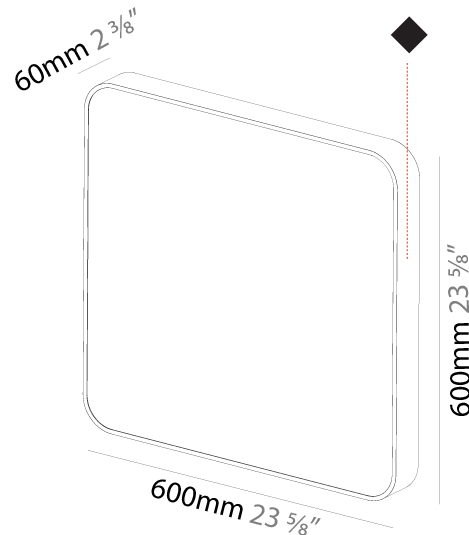

GENERAL

Series: Smoothy
Subseries: Smoothy Flat
Partner: Prolicht
Division: Architectural
Installation: Surface
Product Type: Ceiling Surface
Mounting Location: Ceiling
Light Distribution: Direct

PHYSICAL

Shape: Square
Length (mm): 600
Length (in): 23 5/8
Height (mm): 600
Depth (mm): 60
Height (in): 23 5/8
Depth (in): 2 3/8
Weight (kg): 8.458
Weight (lbs): 18.61
Diffuser: PMMA - Opal
Fixture Finish: SSR / BKV / CWI / CRY / HAB / UFT / ITA / RUA / FTG / MYG / LOD / PUS / FRO / FUP / KIA / POP / BLS / SPG / MEY / GOH / CHC / COM / ABZ / JAG / OBR / MOS / ROR
Fixture Material: Extruded Aluminum / Steel

ELECTRICAL

Lamp Type: LED (Zhaga Standard)
Input Wattage (W): 55
Total Output Wattage (W): 49.7
Dimming: Non-Dimmable
Driver Included: Yes
Driver Location: Integrated
Driver Type: Constant Current - Universal
Driver Class: Class 2
Input Voltage (V): 120 - 277
Constant Current (MA): 350
Upon Request: (Not included - see components) Integral: 0-10Vdc dimming / Phase dimming 120Vac only

LED

Color Temperature (°K): 3000 / 4000
Max. Delivered Lumen (lm): 4810 / 4980
CRI: >80 CRI
Lamp Life (hrs): 50000
Upon Request: Other CCT available

OPTICAL

RATINGS AND CERTIFICATIONS

Certified By: Certified for North American Standards
IP rating: IP20