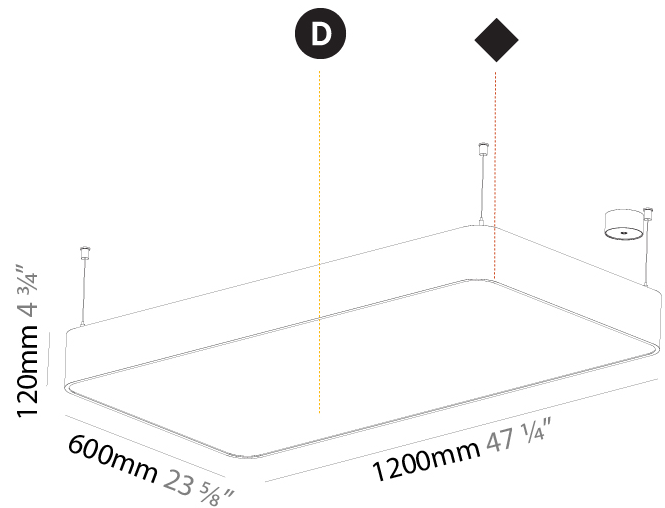

GENERAL

Series: Smoothy
Subseries: Smoothy Standard
Partner: Prolicht
Division: Architectural
Installation: Suspension
Product Type: Pendant
Mounting Location: Ceiling
Light Distribution: Direct

PHYSICAL

Shape: Rectangle
Length (mm): 1200
Length (in): 47 1/4
Width (mm): 600
Width (in): 23 5/8
Height (mm): 120
Height (in): 4 3/4
Max. Overall Height (mm): 2120mm / 83-7/16
Max. Overall Height (in): 83 7/16
Weight (kg): 20.33
Weight (lbs): 44.82
Diffuser: [PMMA - Opal or Micro-Prism](#)
Fixture Finish: [SSR / BKV / CWI / CRY / HAB / UFT / ITA / RUA / FTG / MYG / LOD / PUS / FRO / FUP / KIA / POP / BLS / SPG / MEY / GOH / CHC / COM / ABZ / JAG / OBR / MOS / ROR](#)
Fixture Material: [Extruded Aluminum / Steel](#)
Cable Details: 2000mm / 78 3/4"

ELECTRICAL

Lamp Type: LED (Zhaga Standard)
Input Wattage (W): 108.9
Total Output Wattage (W): 99
Dimming: [Non-Dimmable](#)
Driver Included: Yes
Driver Location: Integrated
Driver Type: Constant Current - Universal
Driver Class: Class 2
Input Voltage (V): 120 - 277
Constant Current (MA): 350
Upon Request: (Not included - see components) Integral: 0-10Vdc dimming / Phase dimming 120Vac only

LED

[Color Temperature (°K): 3000 / 4000](#)
Max. Delivered Lumen (lm): 11050 / 11450
CRI: >80 CRI
Efficiency (%): 82.7%
Lamp Life (hrs): 50000
Upon Request: Other CCT available

OPTICAL

RATINGS AND CERTIFICATIONS

Certified By: Certified for North American Standards
IP rating: IP20