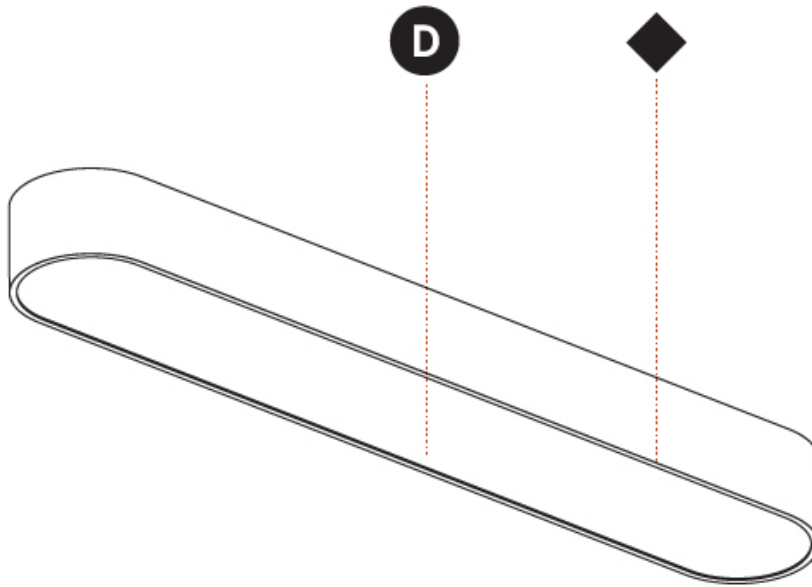

A32970-

PROJECT _____

TYPE _____

SPECIFIER _____

QUANTITY _____

DATE _____