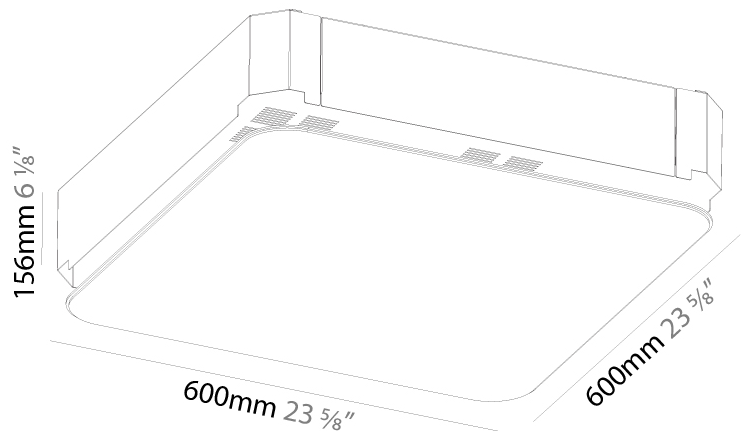

GENERAL

Series: Smoothy
Subseries: Smoothy Standard
Partner: Prolicht
Division: Architectural
Installation: Trimless
Product Type: Ceiling Recessed
Mounting Location: Ceiling
Light Distribution: Direct

PHYSICAL

Shape: Square
Length (mm): 600
Length (in): 23 5/8
Width (mm): 600
Width (in): 23 5/8
Depth (mm): 156
Depth (in): 6 1/8
Ceiling Thickness (mm): 10 / 12.5 / 15 / 25 / 30
Ceiling Thickness (in): 3/8 or 1/2 or 9/16 or 1
Min. Recessing Depth (mm): 180
Min. Recessing Depth (in): 7 1/16
Weight (kg): 12.549
Weight (lbs): 27.61
Diffuser: PMMA - Opal
Fixture Material: Extruded Aluminum / Steel
Cut-out Measurements: 635mm / 25" x 635mm / 25"
Upon Request: Unique Sizes Unique Ceiling Thickness Unique Mounting Depth Spot Inserts

ELECTRICAL

Lamp Type: LED (Zhaga Standard)
Input Wattage (W): 55
Total Output Wattage (W): 49.7
Dimming: Non-Dimmable
Driver Included: Yes
Driver Location: Integrated
Driver Type: Constant Current - Universal
Driver Class: Class 2
Input Voltage (V): 120 - 277
Constant Current (MA): 350
Upon Request: (Not included - see components) Integral: 0-10Vdc dimming / Phase dimming 120Vac only

LED

Color Temperature (°K): 3000 / 4000
Max. Delivered Lumen (lm): 5370 / 5560
CRI: >80 CRI
Efficiency (%): 65 (5mm Perspex) / 80.40
Lamp Life (hrs): 50000
Upon Request: Other CCT available

OPTICAL

RATINGS AND CERTIFICATIONS

Certified By: Certified for North American Standards
IP rating: IP20