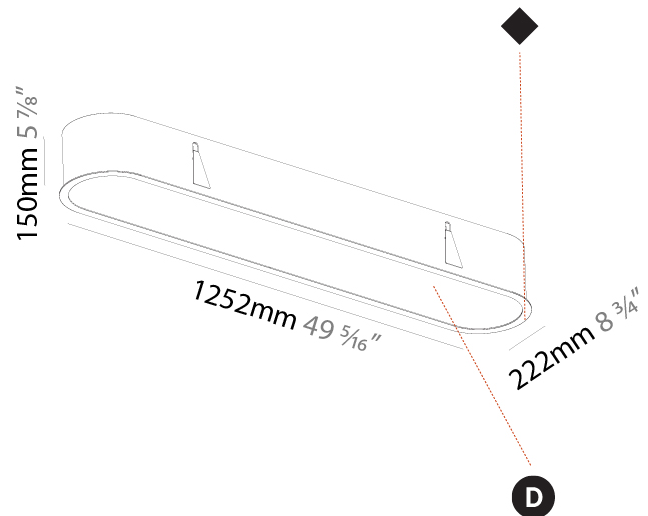

PHYSICAL

Shape: Oval
Length (mm): 1252
Length (in): 49 5/16
Width (mm): 222
Width (in): 8 3/4
Depth (mm): 150
Depth (in): 5 7/8
Ceiling Thickness (mm): 10 / 12.5 / 15 / 25
Ceiling Thickness (in): 3/8 or 1/2 or 9/16 or 1
Min. Recessing Depth (mm): 160
Min. Recessing Depth (in): 6 5/16
Weight (kg): 7.634
Weight (lbs): 16.80
Diffuser: PMMA - Opal or Micro-Prism
Fixture Finish: SSR / BKV / CWI / CRY / HAB / UFT / ITA / RUA / FTG / MYG / LOD / PUS / FRO / FUP / KIA / POP / BLS / SPG / MEY / GOH / CHC / COM / ABZ / JAG / OBR / MOS / ROR
Fixture Material: Extruded Aluminum / Steel
Cut-out Measurements: 1235mm / 48 5/8" x 205mm / 8 1/16"

ELECTRICAL

Lamp Type: LED (Zhaga Standard)
Input Wattage (W): 41.8
Total Output Wattage (W): 36
Dimming: Tri-Mode (Non-Dimming and Phase Dimming (120Vac only) and 0-10V Dimming)
Driver Included: Yes
Driver Location: Integrated
Driver Type: Constant Current - Universal
Driver Class: Class 2
Input Voltage (V): 120 - 277
Constant Current (MA): 500

LED

Color Temperature (°K): 3000 / 4000
Max. Delivered Lumen (lm): 2860 / 3140
CRI: >80 CRI
Lamp Life (hrs): 50000
Upon Request: Other CCT available

OPTICAL

RATINGS AND CERTIFICATIONS

Certified By: Certified for North American Standards
IP rating: IP20

PROJECT
TYPE
SPECIFIER
QUANTITY
DATE