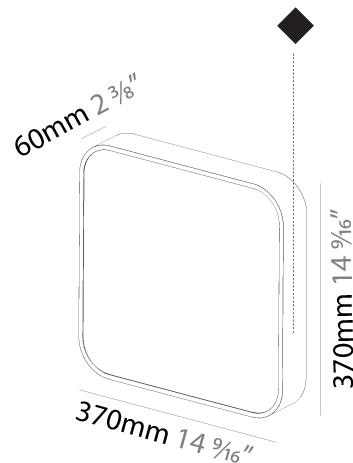

GENERAL

Series: Smoothy
Subseries: Smoothy Flat
Partner: Prolicht
Division: Architectural
Installation: Surface
Product Type: Ceiling Surface
Mounting Location: Ceiling
Light Distribution: Direct

PHYSICAL

Shape: Square
Length (mm): 370
Length (in): 14 9/16
Height (mm): 370
Depth (mm): 60
Height (in): 14 9/16
Depth (in): 2 3/8
Weight (kg): 3.16
Weight (lbs): 6.94
Diffuser: PMMA - Opal
Fixture Finish: SSR / BKV / CWI / CRY / HAB / UFT / ITA / RUA / FTG / MYG / LOD / PUS / FRO / FUP / KIA / POP / BLS / SPG / MEY / GOH / CHC / COM / ABZ / JAG / OBR / MOS / ROR
Fixture Material: Extruded Aluminum / Steel

ELECTRICAL

Lamp Type: LED (Zhaga Standard)
Input Wattage (W): 13.2
Total Output Wattage (W): 12
Dimming: Non-Dimmable
Driver Included: Yes
Driver Location: Integrated
Driver Type: Constant Current - Universal
Driver Class: Class 2
Input Voltage (V): 120 - 277
Constant Current (mA): 350
Upon Request: (Not included - see components) Integral: 0-10Vdc dimming / Phase dimming 120Vac only

LED

Color Temperature (°K): 3000 / 4000
Max. Delivered Lumen (lm): 1200 / 1250
CRI: >80 CRI
Lamp Life (hrs): 50000
Upon Request: Other CCT available

OPTICAL

RATINGS AND CERTIFICATIONS

Certified By: Certified for North American Standards
IP rating: IP20