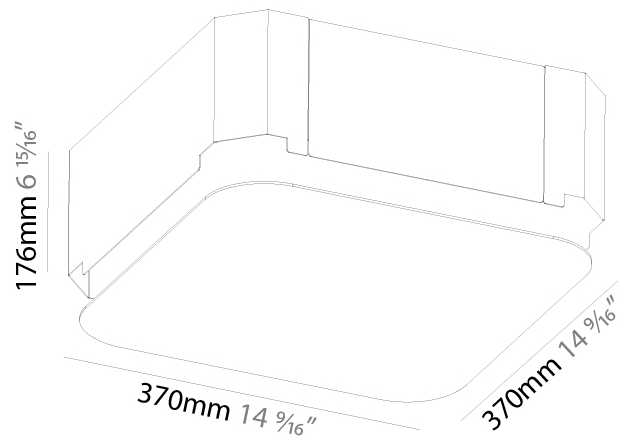

PHYSICAL

Shape: Square
Length (mm): 370
Length (in): 14 9/16"
Width (mm): 370
Width (in): 14 9/16"
Depth (mm): 176
Depth (in): 6 15/16"
Ceiling Thickness (mm): 10 / 12.5 / 15 / 25 / 30
Ceiling Thickness (in): 3/8 or 1/2 or 9/16 or 1 or 1 3/16
Min. Recessing Depth (mm): 200
Min. Recessing Depth (in): 7 7/8
Weight (kg): 4.236
Weight (lbs): 9.32
Diffuser: PMMA - Opal
Fixture Material: Extruded Aluminum / Steel
Cut-out Measurements: 405mm / 15 15/16" x 405mm 15 15/16"
Upon Request: Unique Sizes Unique Ceiling Thickness Unique Mounting Depth Spot Inserts

ELECTRICAL

Lamp Type: LED (Zhaga Standard)
Input Wattage (W): 13.2
Total Output Wattage (W): 12.4
Dimming: [Non-Dimmable](#)
Driver Included: Yes
Driver Location: Integrated
Driver Type: Constant Current - Universal
Driver Class: Class 2
Input Voltage (V): 120 - 277
Constant Current (MA): 350
Upon Request: (Not included - see components) Integral: 0-10Vdc dimming / Phase dimming 120Vac only

LED

[Color Temperature (°K): 3000 / 4000](#)
Max. Delivered Lumen (lm): 1090 / 1130
CRI: >80 CRI
Efficiency (%): 0.804
Lamp Life (hrs): 50000
Upon Request: Other CCT available

OPTICAL

RATINGS AND CERTIFICATIONS

Certified By: Certified for North American Standards
IP rating: IP20

PROJECT
TYPE
SPECIFIER
QUANTITY
DATE