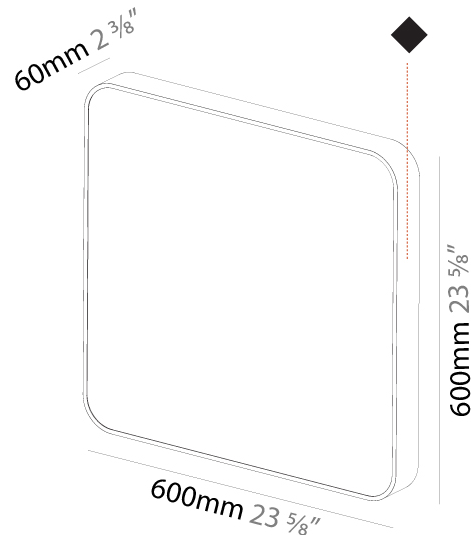

GENERAL

Series: Smoothy
Subseries: Smoothy Flat
Partner: Prolicht
Division: Architectural
Installation: Surface
Product Type: Ceiling Surface
Mounting Location: Ceiling
Light Distribution: Direct

PHYSICAL

Shape: Square
Length (mm): 600
Length (in): 23 5/8
Height (mm): 600
Depth (mm): 60
Height (in): 23 5/8
Depth (in): 2 3/8
Weight (kg): 8.458
Weight (lbs): 18.61
Diffuser: PMMA - Opal
Fixture Finish: SSR / BKV / CWI / CRY / HAB / UFT / ITA / RUA / FTG / MYG / LOD / PUS / FRO / FUP / KIA / POP / BLS / SPG / MEY / GOH / CHC / COM / ABZ / JAG / OBR / MOS / ROR
Fixture Material: Extruded Aluminum / Steel

ELECTRICAL

Lamp Type: LED (Zhaga Standard)
Input Wattage (W): 55
Total Output Wattage (W): 49.7
Dimming: Non-Dimmable
Driver Included: Yes
Driver Location: Integrated
Driver Type: Constant Current - Universal
Driver Class: Class 2
Input Voltage (V): 120 - 277
Constant Current (mA): 350
Upon Request: (Not included - see components) Integral: 0-10Vdc dimming / Phase dimming 120Vac only

LED

Color Temperature (°K): 3000 / 4000
Max. Delivered Lumen (lm): 4810 / 4980
CRI: >80 CRI
Lamp Life (hrs): 50000
Upon Request: Other CCT available

OPTICAL

RATINGS AND CERTIFICATIONS

Certified By: Certified for North American Standards
IP rating: IP20