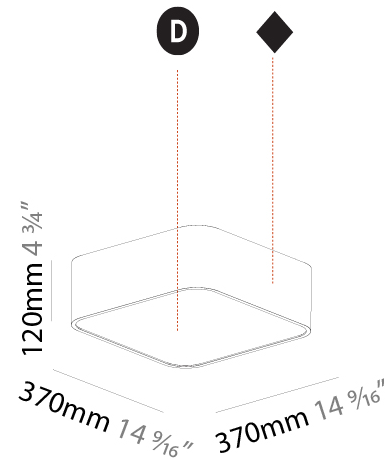

GENERAL

Series: Smoothy
Subseries: Smoothy Standard
Partner: Prolicht
Division: Architectural
Installation: Surface
Product Type: Ceiling Surface
Mounting Location: Ceiling
Light Distribution: Direct

PHYSICAL

Shape: Square
Length (mm): 370
Length (in): 14 ⁹/₁₆
Width (mm): 370
Width (in): 14 ⁹/₁₆
Height (mm): 120
Height (in): 4 ³/₄
Weight (kg): 3.458
Weight (lbs): 7.61
Diffuser: [PMMA - Opal or Micro-Prism](#)
Fixture Finish: [SSR / BKV / CWI / CRY / HAB / UFT / ITA / RUA / FTG / MYG / LOD / PUS / FRO / FUP / KIA / POP / BLS / SPG / MEY / GOH / CHC / COM / ABZ / JAG / OBR / MOS / ROR](#)
Fixture Material: [Extruded Aluminum / Steel](#)

ELECTRICAL

Lamp Type: LED (Zhaga Standard)
Input Wattage (W): 13.2
Total Output Wattage (W): 12
Dimming: [Non-Dimmable](#)
Driver Included: Yes
Driver Location: Integrated
Driver Type: Constant Current -Universal
Driver Class: Class 2
Input Voltage (V): 120 - 277
Constant Current (MA): 350
Upon Request: 0-10Vdc dimming / Phase dimming 120Vac only

LED

Color Temperature (°K): [3000 / 4000](#)
Max. Delivered Lumen (lm): 1380 / 1430
CRI: >80 CRI
Efficiency (%): 0.867
Lamp Life (hrs): 50000
Upon Request: Other CCT available

OPTICAL

RATINGS AND CERTIFICATIONS

Certified By: Certified for North American Standards
IP rating: IP20

PROJECT
TYPE
SPECIFIER
QUANTITY
DATE