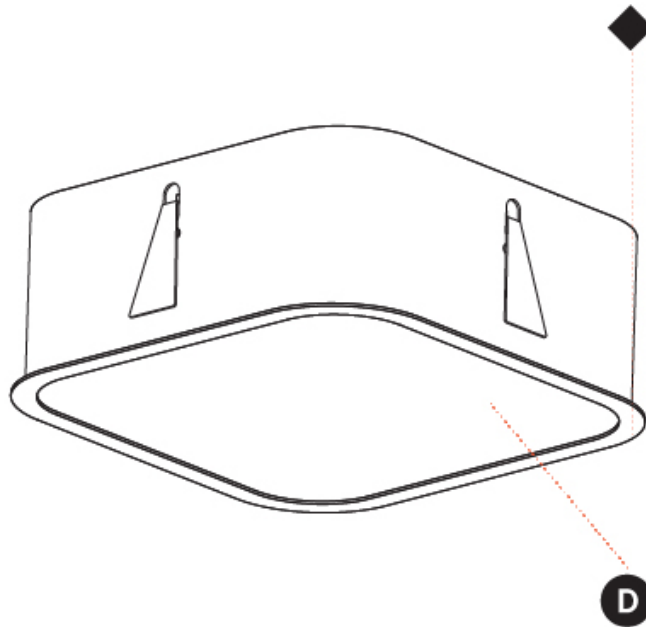

SMOOTHY STANDARD RECESSED

A37595-

PROJECT
TYPE
SPECIFIER
QUANTITY
DATE

A