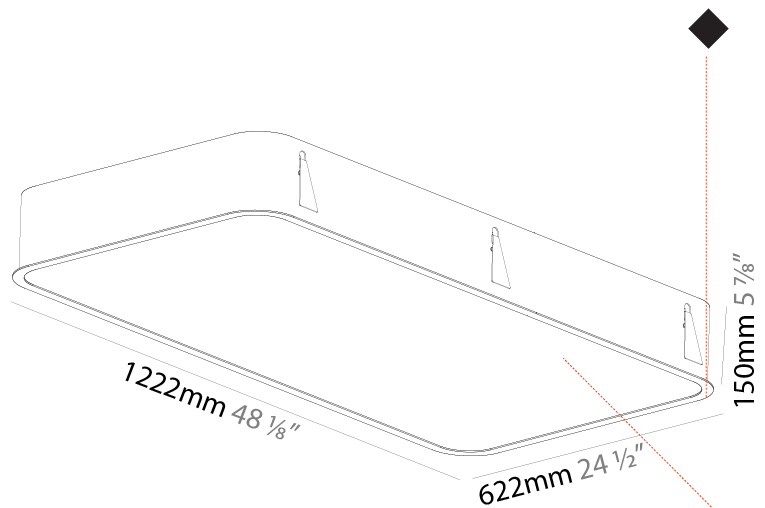

GENERAL

Series: Smoothy
Subseries: Smoothy Standard
Partner: Prolicht
Division: Architectural
Installation: Recessed
Product Type: Ceiling Recessed
Mounting Location: Ceiling
Light Distribution: Direct

PHYSICAL

Shape: Square
Length (mm): 1222
Length (in): 48 1/8
Width (mm): 622
Width (in): 24 1/2
Height (mm): 150
Height (in): 5 7/8
Ceiling Thickness (mm): 10 / 12.5 / 15 / 25
Ceiling Thickness (in): 3/8 or 1/2 or 9/16 or 1
Min. Recessing Depth (mm): 160
Min. Recessing Depth (in): 6 5/16
Weight (kg): 24.4
Weight (lbs): 53.68
Diffuser: PMMA - Opal or Micro-Prism
Fixture Finish: SSR / BKV / CWI / CRY / HAB / UFT / ITA / RUA / FTG / MYG / LOD / PUS / FRO / FUP / KIA / POP / BLS / SPG / MEY / GOH / CHC / COM / ABZ / JAG / OBR / MOS / ROR
Fixture Material: Extruded Aluminum / Steel
Cut-out Measurements: 1205mm / 47 7/16" x 605mm / 23 13/16"

ELECTRICAL

Lamp Type: LED (Zhaga Standard)
Input Wattage (W): 108.9
Total Output Wattage (W): 99
Dimming: Non-Dimmable
Driver Included: Yes
Driver Location: Integrated
Driver Type: Constant Current - Universal
Driver Class: Class 2
Input Voltage (V): 120 - 277
Constant Current (MA): 450

LED

Color Temperature (°K): 3000 / 4000
Max. Delivered Lumen (lm): 11050 / 11450
CRI: >80 CRI
Efficiency (%): 0.827
Lamp Life (hrs): 50000
Upon Request: Other CCT available

OPTICAL

RATINGS AND CERTIFICATIONS

Certified By: Certified for North American Standards
IP rating: IP20