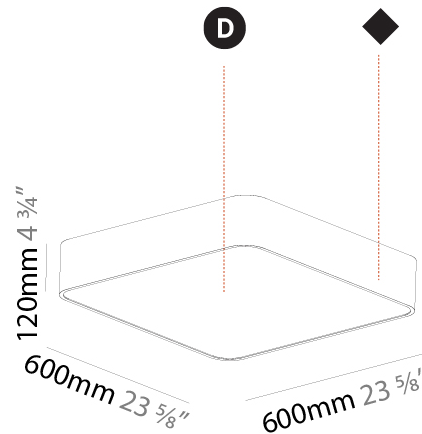

GENERAL

Series: Smoothy
Subseries: Smoothy Standard
Partner: Prolicht
Division: Architectural
Installation: Surface
Product Type: Ceiling Surface
Mounting Location: Ceiling
Light Distribution: Direct

PHYSICAL

Shape: Square
Length (mm): 600
Length (in): 23 5/8
Width (mm): 600
Width (in): 23 5/8
Height (mm): 120
Height (in): 4 3/4
Weight (kg): 11.315
Weight (lbs): 24.89
Diffuser: PMMA - Opal or Micro-Prism
Fixture Finish: SSR / BKV / CWI / CRY / HAB / UFT / ITA / RUA / FTG / MYG / LOD / PUS / FRO / FUP / KIA / POP / BLS / SPG / MEY / GOH / CHC / COM / ABZ / JAG / OBR / MOS / ROR
Fixture Material: Extruded Aluminum / Steel

ELECTRICAL

Lamp Type: LED (Zhaga Standard)
Input Wattage (W): 55
Total Output Wattage (W): 49.7
Dimming: Non-Dimmable
Driver Included: Yes
Driver Location: Integrated
Driver Type: Constant Current - Universal
Driver Class: Class 2
Input Voltage (V): 120 - 277
Constant Current (mA): 350
Upon Request: (Not included - see components) Integral: 0-10Vdc dimming / Phase dimming 120Vac only

LED

Color Temperature (°K): 3000 / 4000
Max. Delivered Lumen (lm): 5520 / 5720
CRI: >80 CRI
Efficiency (%): 0.867
Lamp Life (hrs): 50000
Upon Request: Other CCT available

OPTICAL

RATINGS AND CERTIFICATIONS

Certified By: Certified for North American Standards
IP rating: IP20

PROJECT
TYPE
SPECIFIER
QUANTITY
DATE