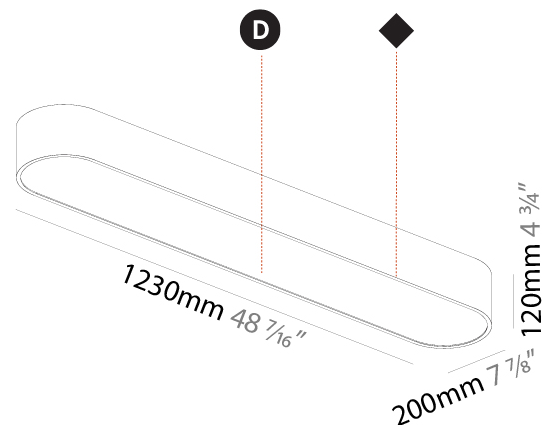

1. To build a product code in our configurator select the specify button on the base model # product page
2. To build a manual product code on this datasheet choose from the options listed below in blue font and add the suffix to the base model #

GENERAL

Series: Smoothy
Subseries: Smoothline
Partner: Prolicht
Division: Architectural
Installation: Surface
Product Type: Ceiling Surface
Mounting Location: Ceiling
Light Distribution: Direct

PHYSICAL

Shape: Oval
Length (mm): 1230
Length (in): 48 7/16
Width (mm): 200
Width (in): 7 7/8
Height (mm): 120
Height (in): 4 3/4

Diffuser: PMMA - Opal or Micro-Prism
Fixture Finish: SSR / BKV / CWI / CRY / HAB / UFT / ITA / RUA / FTG / MYG / LOD / PUS / FRO / FUP / KIA / POP / BLS / SPG / MEY / GOH / CHC / COM / ABZ / JAG / OBR / MOS / ROR
Fixture Material: Extruded Aluminum / Steel

ELECTRICAL

Lamp Type: LED (Zhaga Standard)
Input Wattage (W): 42
Total Output Wattage (W): 36
Dimming: Tri-Mode (Non-Dimming and Phase Dimming (120Vac only) and 0-10V Dimming)
Driver Included: Yes
Driver Location: Integrated
Driver Type: Constant Current - Universal
Driver Class: Class 1
Input Voltage (V): 120 - 277
Constant Current (MA): 500

LED

Color Temperature (°K): 3000 / 4000
Max. Delivered Lumen (lm): 2920 / 3210
CRI: >80 CRI
Lamp Life (hrs): 50000
Upon Request: Other CCT available

OPTICAL

RATINGS AND CERTIFICATIONS

Certified By: Certified for North American Standards
IP rating: IP20