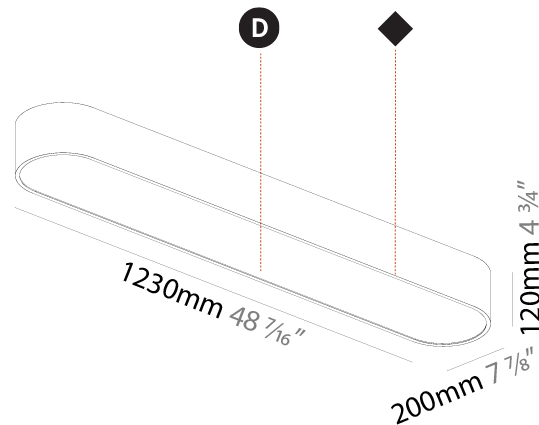

1. To build a product code in our configurator select the specify button on the base model # product page
2. To build a manual product code on this datasheet choose from the options listed below in blue font and add the suffix to the base model #

GENERAL

Series: Smoothy
Subseries: Smoothline
Partner: Prolicht
Division: Architectural
Installation: Surface
Product Type: Ceiling Surface
Mounting Location: Ceiling
Light Distribution: Direct

PHYSICAL

Shape: Oval
Length (mm): 1230
Length (in): 48 7/16
Width (mm): 200
Width (in): 7 7/8
Height (mm): 120
Height (in): 4 3/4

Diffuser: PMMA - Opal or Micro-Prism
Fixture Finish: SSR / BKV / CWI / CRY / HAB / UFT / ITA / RUA / FTG / MYG / LOD / PUS / FRO / FUP / KIA / POP / BLS / SPG / MEY / GOH / CHC / COM / ABZ / JAG / OBR / MOS / ROR
Fixture Material: Extruded Aluminum / Steel

ELECTRICAL

Lamp Type: LED (Zhaga Standard)
Input Wattage (W): 42
Total Output Wattage (W): 36
Dimming: Tri-Mode (Non-Dimming and Phase Dimming (120Vac only) and 0-10V Dimming)
Driver Included: Yes
Driver Location: Integrated
Driver Type: Constant Current - Universal
Driver Class: Class 1
Input Voltage (V): 120 - 277
Constant Current (MA): 500

LED

Color Temperature (°K): 3000 / 4000
Max. Delivered Lumen (lm): 2920 / 3210
CRI: >80 CRI
Lamp Life (hrs): 50000
Upon Request: Other CCT available

OPTICAL

RATINGS AND CERTIFICATIONS

Certified By: Certified for North American Standards
IP rating: IP20