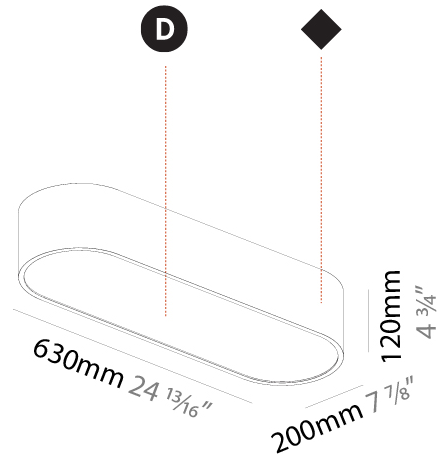

PHYSICAL

Shape: Square
 Length (mm): 600
 Length (in): 23 5/8
 Width (mm): 600
 Width (in): 23 5/8
 Height (mm): 120
 Height (in): 4 3/4
 Max. Overall Height (mm): 2120mm / 83-7/16
 Max. Overall Height (in): 83 7/16
 Weight (kg): 10.86
 Weight (lbs): 23.94
 Diffuser: PMMA - Opal or Micro-Prism
 Fixture Finish: SSR / BKV / CWI / CRY / HAB / UFT / ITA / RUA / FTG / MYG / LOD / PUS / FRO / FUP / KIA / POP / BLS / SPG / MEY / GOH / CHC / COM / ABZ / JAG / OBR / MOS / ROR
 Fixture Material: Extruded Aluminum / Steel
 Cable Details: 2000mm / 78 3/4"

PHYSICAL

Shape: Rectangle
 Length (mm): 1200
 Length (in): 47 1/4
 Width (mm): 600
 Width (in): 23 5/8
 Height (mm): 120
 Height (in): 4 3/4
 Max. Overall Height (mm): 2120mm / 83-7/16
 Max. Overall Height (in): 83 7/16
 Weight (kg): 20.33
 Weight (lbs): 44.82
 Diffuser: PMMA - Opal or Micro-Prism
 Fixture Finish: SSR / BKV / CWI / CRY / HAB / UFT / ITA / RUA / FTG / MYG / LOD / PUS / FRO / FUP / KIA / POP / BLS / SPG / MEY / GOH / CHC / COM / ABZ / JAG / OBR / MOS / ROR
 Fixture Material: Extruded Aluminum / Steel
 Cable Details: 2000mm / 78 3/4"

PHYSICAL

Shape: Square
 Length (mm): 370
 Length (in): 14 ⁹/₁₆
 Width (mm): 370
 Width (in): 14 ⁹/₁₆
 Height (mm): 120
 Height (in): 4 ³/₄
 Weight (kg): 3.458
 Weight (lbs): 7.61
 Diffuser: PMMA - Opal or Micro-Prism
 Fixture Finish: SSR / BKV / CWI / CRY / HAB / UFT / ITA / RUA / FTG / MYG / LOD / PUS / FRO / FUP / KIA / POP / BLS / SPG / MEY / GOH / CHC / COM / ABZ / JAG / OBR / MOS / ROR
 Fixture Material: Extruded Aluminum / Steel

Shape: Oval
 Length (mm): 630
 Length (in): 24 13/16
 Width (mm): 200
 Width (in): 7 7/8
 Height (mm): 120
 Height (in): 4 3/4
 Weight (kg): 3.403
 Weight (lbs): 7.49
 Diffuser: PMMA - Opal or Micro-Prism
 Fixture Finish: SSR / BKV / CWI / CRY / HAB / UFT / ITA / RUA / FTG / MYG / LOD / PUS / FRO / FUP / KIA / POP / BLS / SPG / MEY / GOH / CHC / COM / ABZ / JAG / OBR / MOS / ROR
 Fixture Material: Extruded Aluminum / Steel