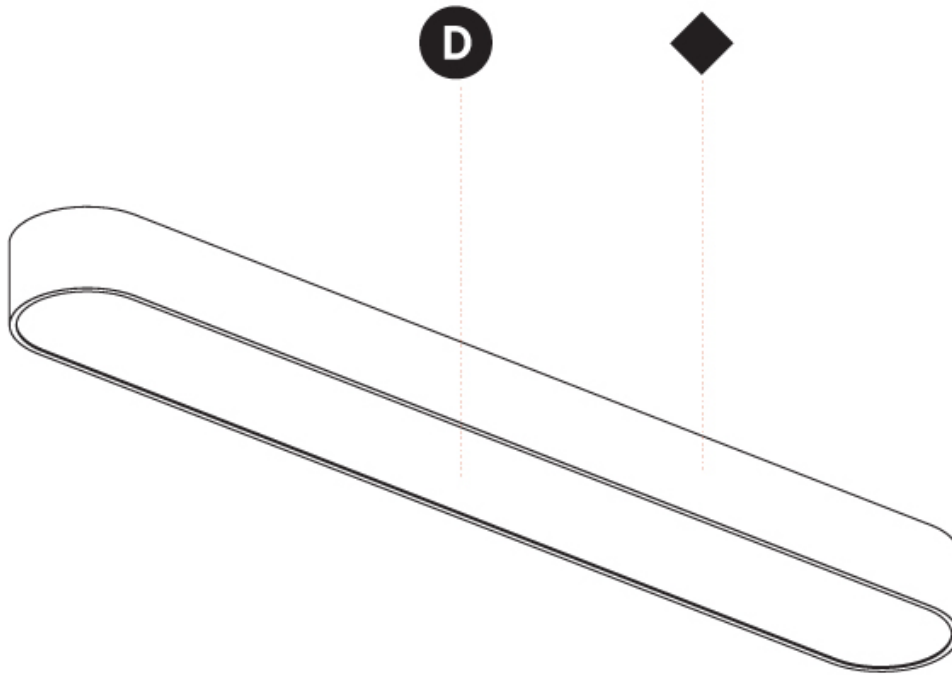

SMOOTHLINE SURFACE

A32972-

PROJECT

TYPE

SPECIFIER

QUANTITY

DATE

SMOOTHY STANDARD SURFACE