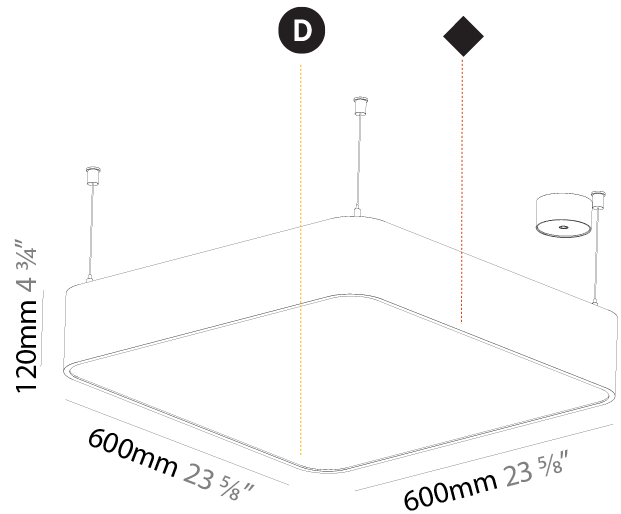

PHYSICAL

Shape: Square
 Length (mm): 370
 Length (in): 14 9/16
 Width (mm): 370
 Width (in): 14 9/16
 Height (mm): 120
 Height (in): 4 3/4
 Max. Overall Height (mm): 2120
 Max. Overall Height (in): 83 7/16
 Weight (kg): 4.15
 Weight (lbs): 9.13
 Diffuser: PMMA - Opal or Micro-Prism
 Fixture Finish: SSR / BKV / CWI / CRY / HAB / UFT / ITA / RUA / FTG / MYG / LOD / PUS / FRO / FUP / KIA / POP / BLS / SPG / MEY / GOH / CHC / COM / ABZ / JAG / OBR / MOS / ROR
 Fixture Material: Extruded Aluminum / Steel
 Cable Details: 2000mm / 78 3/4"

PHYSICAL

Shape: Square
 Length (mm): 600
 Length (in): 23 5/8
 Width (mm): 600
 Width (in): 23 5/8
 Height (mm): 120
 Height (in): 4 3/4
 Max. Overall Height (mm): 2120mm / 83-7/16
 Max. Overall Height (in): 83 7/16
 Weight (kg): 10.86
 Weight (lbs): 23.94
 Diffuser: PMMA - Opal or Micro-Prism
 Fixture Finish: SSR / BKV / CWI / CRY / HAB / UFT / ITA / RUA / FTG / MYG / LOD / PUS / FRO / FUP / KIA / POP / BLS / SPG / MEY / GOH / CHC / COM / ABZ / JAG / OBR / MOS / ROR
 Fixture Material: Extruded Aluminum / Steel
 Cable Details: 2000mm / 78 3/4"

PHYSICAL

Shape: Rectangle
 Length (mm): 1200
 Length (in): 47 1/4
 Width (mm): 600
 Width (in): 23 5/8
 Height (mm): 120
 Height (in): 4 3/4
 Max. Overall Height (mm): 2120mm / 83-7/16
 Max. Overall Height (in): 83 7/16
 Weight (kg): 20.33
 Weight (lbs): 44.82
 Diffuser: PMMA - Opal or Micro-Prism
 Fixture Finish: SSR / BKV / CWI / CRY / HAB / UFT / ITA / RUA / FTG / MYG / LOD / PUS / FRO / FUP / KIA / POP / BLS / SPG / MEY / GOH / CHC / COM / ABZ / JAG / OBR / MOS / ROR
 Fixture Material: Extruded Aluminum / Steel
 Cable Details: 2000mm / 78 3/4"