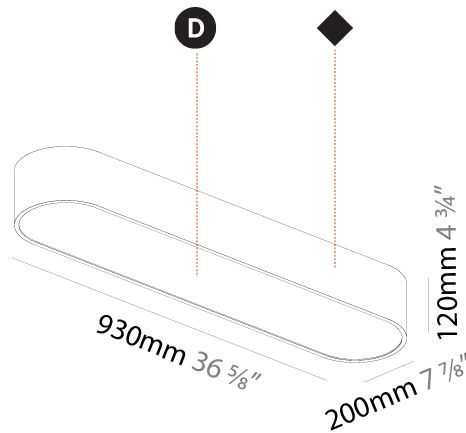

GENERAL

Series: Smoothy
Subseries: Smoothline
Partner: Prolicht
Division: Architectural
Installation: Surface
Product Type: Ceiling Surface
Mounting Location: Ceiling
Light Distribution: Direct

PHYSICAL

Shape: Oval
Length (mm): 930
Length (in): 36 5/8
Width (mm): 200
Width (in): 7 7/8
Height (mm): 120
Height (in): 4 3/4
Weight (kg): 5.108
Weight (lbs): 11.24
Diffuser: [PMMA - Opal or Micro-Prism](#)
Fixture Finish: [SSR / BKV / CWI / CRY / HAB / UFT / ITA / RUA / FTG / MYG / LOD / PUS / FRO / FUP / KIA / POP / BLS / SPG / MEY / GOH / CHC / COM / ABZ / JAG / OBR / MOS / ROR](#)
Fixture Material: [Extruded Aluminum / Steel](#)

ELECTRICAL

Lamp Type: LED (Zhaga Standard)
Input Wattage (W): 31.5
Total Output Wattage (W): 27
Dimming: [Tri-Mode (Non-Dimming and Phase Dimming (120Vac only) and 0-10V Dimming)](#)
Driver Included: Yes
Driver Location: Integrated
Driver Type: Constant Current - Universal
Driver Class: Class 2
Input Voltage (V): 120 - 277
Constant Current (MA): 500

LED

Color Temperature (°K): [3000 / 4000](#)
Max. Delivered Lumen (lm): 2190 / 2410
CRI: >80 CRI
Lamp Life (hrs): 50000
Upon Request: Other CCT available

OPTICAL

RATINGS AND CERTIFICATIONS

Certified By: Certified for North American Standards
IP rating: IP20

PROJECT
TYPE
SPECIFIER
QUANTITY
DATE