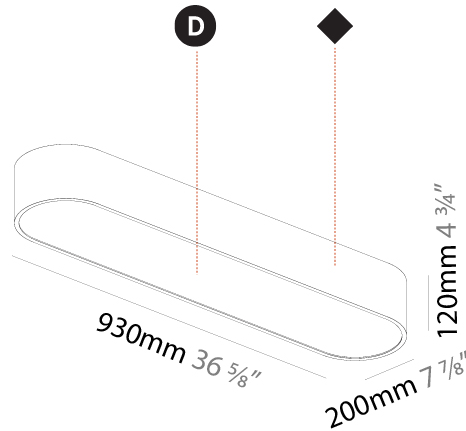

GENERAL

Series: Smoothy
Subseries: Smoothline
Partner: Prolicht
Division: Architectural
Installation: Surface
Product Type: Ceiling Surface
Mounting Location: Ceiling
Light Distribution: Direct

PHYSICAL

Shape: Oval
Length (mm): 930
Length (in): 36 5/8
Width (mm): 200
Width (in): 7 7/8
Height (mm): 120
Height (in): 4 3/4
Weight (kg): 5.108
Weight (lbs): 11.24
Diffuser: PMMA - Opal or Micro-Prism
Fixture Finish: SSR / BKV / CWI / CRY / HAB / UFT / ITA / RUA / FTG / MYG / LOD / PUS / FRO / FUP / KIA / POP / BLS / SPG / MEY / GOH / CHC / COM / ABZ / JAG / OBR / MOS / ROR
Fixture Material: Extruded Aluminum / Steel

ELECTRICAL

Lamp Type: LED (Zhaga Standard)
Input Wattage (W): 31.5
Total Output Wattage (W): 27
Dimming: Tri-Mode (Non-Dimming and Phase Dimming (120Vac only) and 0-10V Dimming)
Driver Included: Yes
Driver Location: Integrated
Driver Type: Constant Current - Universal
Driver Class: Class 2
Input Voltage (V): 120 - 277
Constant Current (MA): 500

LED

Color Temperature (°K): 3000 / 4000
Max. Delivered Lumen (lm): 2190 / 2410
CRI: >80 CRI
Lamp Life (hrs): 50000
Upon Request: Other CCT available

OPTICAL

RATINGS AND CERTIFICATIONS

Certified By: Certified for North American Standards
IP rating: IP20

PROJECT
TYPE
SPECIFIER
QUANTITY
DATE