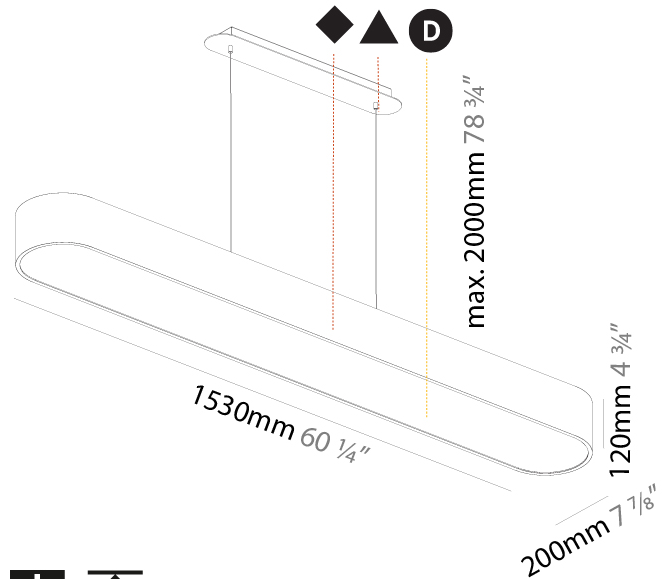

GENERAL

Series: Smoothy
Subseries: Smoothline
Partner: Prolicht
Division: Architectural
Installation: Suspension
Product Type: Pendant
Mounting Location: Ceiling
Light Distribution: Direct

PHYSICAL

Shape: Oblong
Length (mm): 1530
Length (in): 60 1/4
Width (mm): 200
Width (in): 7 7/8
Height (mm): 120
Height (in): 4 3/4
Max. Overall Height (mm): 2120
Max. Overall Height (in): 82 1/2
Weight (kg): 10.765
Weight (lbs): 23.73
Diffuser: PMMA - Opal or Micro-Prism
Fixture Finish: SSR / BKV / CWI / CRY / HAB / UFT / ITA / RUA / FTG / MYG / LOD / PUS / FRO / FUP / KIA / POP / BLS / SPG / MEY / GOH / CHC / COM / ABZ / JAG / OBR / MOS / ROR
Fixture Material: Extruded Aluminum / Steel
Cable Details: 2000mm / 78 3/4"

ELECTRICAL

Lamp Type: LED (Zhaga Standard)
Input Wattage (W): 52.5
Total Output Wattage (W): 45
Dimming: Tri-Mode (Non-Dimming and Phase Dimming (120Vac only) and 0-10V Dimming)
Driver Included: Yes
Driver Location: Integrated
Driver Type: Constant Current - Universal
Driver Class: Class 2
Input Voltage (V): 120 - 277
Constant Current (MA): 500

LED

Number of LEDs: 15
Color Temperature (°K): 3000 / 4000
Max. Delivered Lumen (lm): 3650 / 4010
CRI: >80 CRI
Lamp Life (hrs): 50000
Upon Request: Other CCT available

OPTICAL

RATINGS AND CERTIFICATIONS

Certified By: Certified for North American Standards
IP rating: IP20