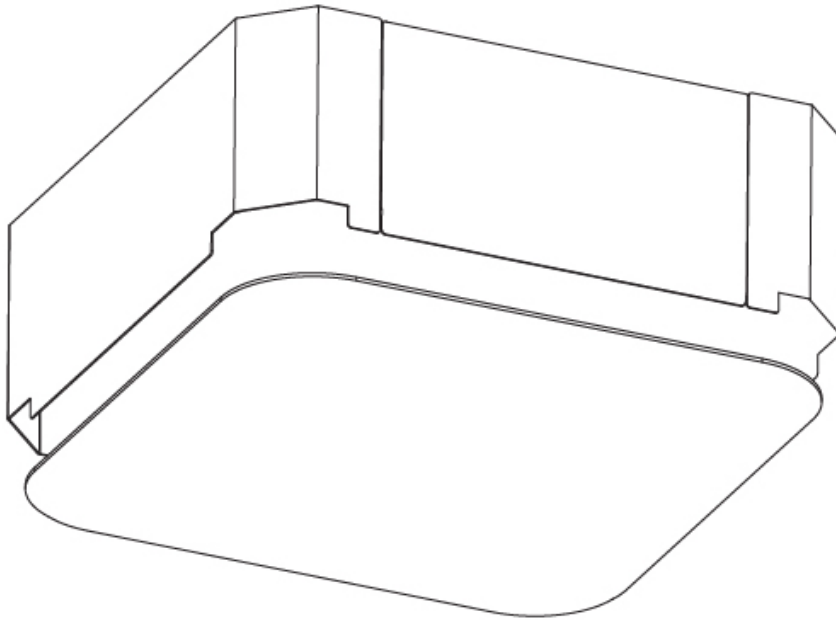

SMOOTHY STANDARD TRIMLESS

A36697-

PROJECT _____

TYPE _____

SPECIFIER _____

QUANTITY _____

DATE _____