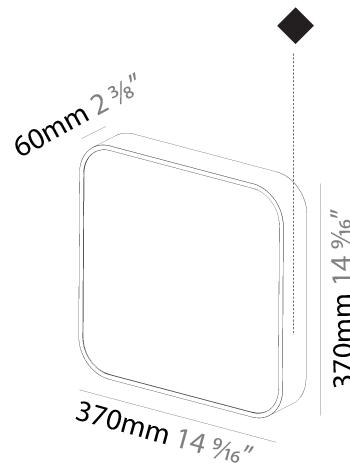

GENERAL

Series: Smoothy
Subseries: Smoothy Flat
Brand: Prolicht
Division: Architectural
Mounting Type: Surface
Mounting Location: Ceiling
Subcategory: Ambient

PHYSICAL

Shape: Square
Length (mm): 370
Length (in): 14 ⁹/₁₆
Height (mm): 370
Depth (mm): 60
Height (in): 14 ⁹/₁₆
Depth (in): 2 ³/₈
Light Distribution: Direct
Weight (kg): 3.16
Weight (lbs): 6.94
Diffuser: PMMA - Opal
Fixture Finish: SSR / BKV / CWI / CRY / HAB / UFT / ITA / RUA / FTG / MYG / LOD / PUS / FRO / FUP / KIA / POP / BLS / SPG / MEY / GOH / GUM / CHC / COM / ABZ / JAG / OBR / MOS / ROR
Fixture Material: Extruded Aluminum / Steel

ELECTRICAL

Lamp Type: LED (Zhaga Standard)
Input Wattage (W): 13.2
Total Output Wattage (W): 12
Dimming: Non-Dimmable
Driver Included: Yes
Driver Location: Integrated
Driver Type: Constant Current - Universal
Driver Class: Class 2
Input Voltage (V): 120 - 277
Constant Current (MA): 350
Upon Request: (Not included - see components) Integral: 0-10Vdc dimming / Phase dimming 120Vac only

LED

Color Temperature (°K): 3000 / 3500 / 4000
Max. Delivered Lumen (lm): 1200 / 1225 / 1250
CRI: >80 CRI
Lamp Life (hrs): 50000

OPTICAL

RATINGS AND CERTIFICATIONS

Certified By: Certified for North American Standards
IP rating: IP20