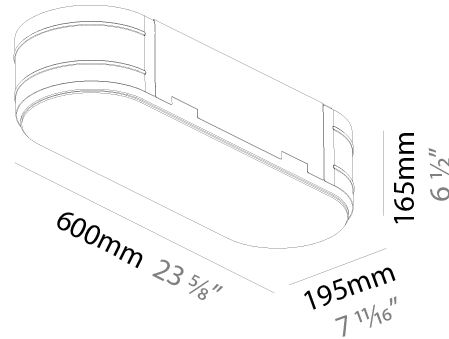

GENERAL

Series: Smoothy
Subseries: Smoothline
Brand: Prolicht
Division: Architectural
Mounting Type: Trimless
Mounting Location: Ceiling
Subcategory: Ambient

PHYSICAL

Shape: Oval
Length (mm): 600
Length (in): 23 5/8
Width (mm): 195
Width (in): 7 11/16
Depth (mm): 165
Depth (in): 6 1/2
Ceiling Thickness (mm): 10 / 12.5 / 15 / 25 / 30
Ceiling Thickness (in): 3/8 or 1/2 or 9/16 or 1 or 1 3/16
Min. Recessing Depth (mm): 180
Min. Recessing Depth (in): 7 1/16
Light Distribution: Direct
Weight (kg): 3.8
Weight (lbs): 7.6
Diffuser: PMMA - Opal
Fixture Material: Extruded Aluminum / Steel
Cut-out Measurements: 635mm / 25" x 230mm / 9 1/16"
Upon Request: Unique Sizes Unique Ceiling Thickness Unique Mounting Depth Spot Inserts

ELECTRICAL

Lamp Type: LED (Zhaga Standard)
Input Wattage (W): 20.5
Total Output Wattage (W): 18
Dimming: Tri-Mode (Non-Dimming and Phase Dimming (120Vac only) and 0-10V Dimming)
Driver Included: Yes
Driver Location: Integrated
Driver Type: Constant Current - Universal
Driver Class: Class 2
Input Voltage (V): 120 - 277
Constant Current (MA): 500

LED

Color Temperature (*K): 3000 / 3500 / 4000
Max. Delivered Lumen (lm): 1560 / 1635 / 1710
CRI: >80 CRI
Lamp Life (hrs): 50000
Upon Request: RGB-W Tunable White Special Color Temperature CRI90

OPTICAL

RATINGS AND CERTIFICATIONS

Certified By: Certified for North American Standards
IP rating: IP20

PROJECT
TYPE
SPECIFIER
QUANTITY
DATE

635mm x 230mm
25" x 9 1/16"

10 | 12 1/2 | 15 | 25 | 30mm
3/8" | 1/2" | 9/16" | 1" | 3/16"