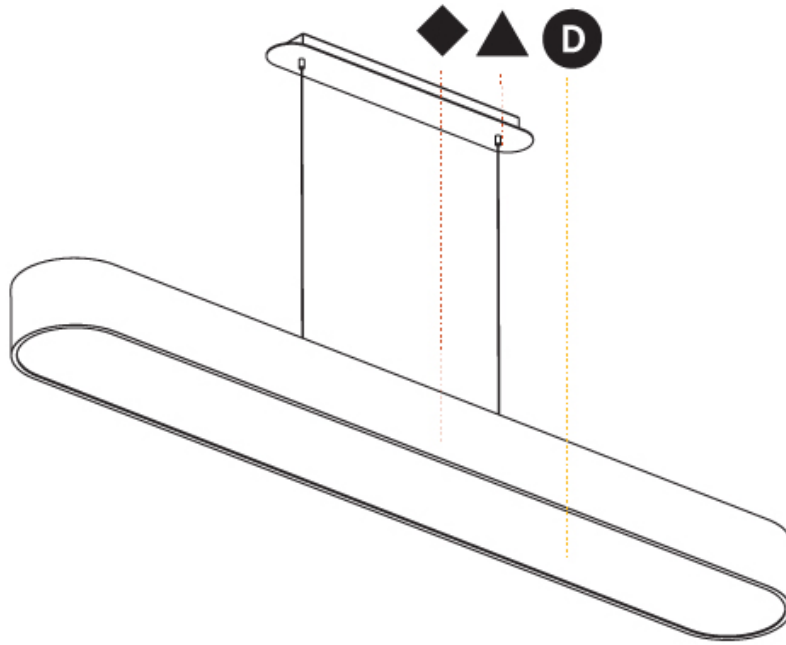

SMOOTHLINE SUSPENSION

A30275-

PROJECT	_____
TYPE	_____
SPECIFIER	_____
QUANTITY	_____
DATE	_____

A