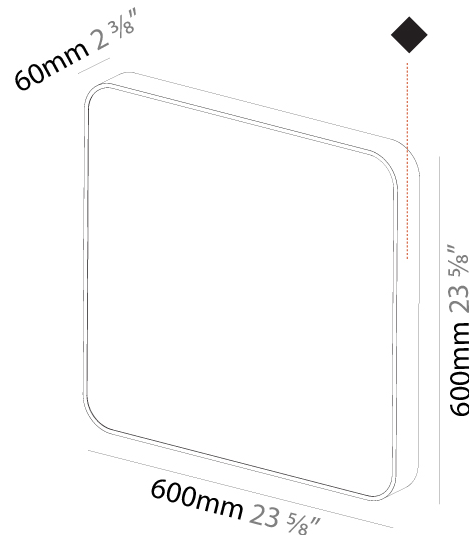

GENERAL

Series: Smoothy
Subseries: Smoothy Flat
Brand: Prolicht
Division: Architectural
Mounting Type: Surface
Mounting Location: Ceiling
Subcategory: Ambient

PHYSICAL

Shape: Square
Length (mm): 600
Length (in): 23 5/8
Height (mm): 600
Depth (mm): 60
Height (in): 23 5/8
Depth (in): 2 3/8
Light Distribution: Direct
Weight (kg): 8.458
Weight (lbs): 18.61
Diffuser: PMMA - Opal
Fixture Finish: SSR / BKV / CWI / CRY / HAB / UFT / ITA / RUA / FTG / MYG / LOD / PUS / FRO / FUP / KIA / POP / BLS / SPG / MEY / GOH / GUM / CHC / COM / ABZ / JAG / OBR / MOS / ROR
Fixture Material: Extruded Aluminum / Steel

ELECTRICAL

Lamp Type: LED (Zhaga Standard)
Input Wattage (W): 55
Total Output Wattage (W): 49.7
Dimming: Non-Dimmable
Driver Included: Yes
Driver Location: Integrated
Driver Type: Constant Current - Universal
Driver Class: Class 2
Input Voltage (V): 120 - 277
Constant Current (MA): 350
Upon Request: (Not included - see components) Integral: 0-10Vdc dimming / Phase dimming 120Vac only

LED

Color Temperature (°K): 3000 / 3500 / 4000
Max. Delivered Lumen (lm): 4810 / 4880 / 4980
CRI: >80 CRI
Lamp Life (hrs): 50000

OPTICAL

RATINGS AND CERTIFICATIONS

Certified By: Certified for North American Standards
IP rating: IP20