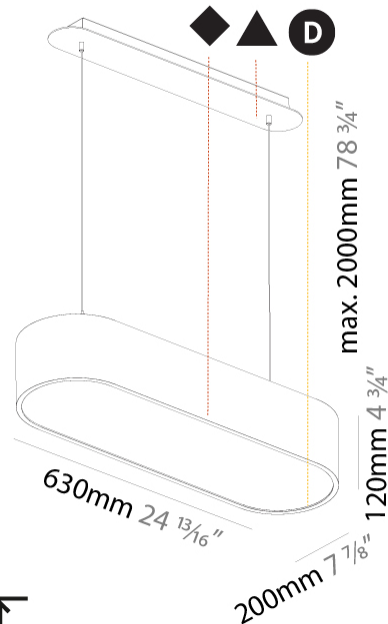

GENERAL

Series: Smoothy
Subseries: Smoothline
Brand: Prolicht
Division: Architectural
Mounting Type: Suspension
Mounting Location: Ceiling
Subcategory: Ambient

PHYSICAL

Shape: Oval
Length (mm): 630
Length (in): 24 ¹³/₁₆
Width (mm): 200
Width (in): 7 ⁷/₈
Height (mm): 120
Height (in): 4 ³/₄
Max. Overall Height (mm): 2120
Max. Overall Height (in): 82 ¹/₂
Light Distribution: Direct
Weight (kg): 5.043
Weight (lbs): 11.40
Diffuser: PMMA - Opal or Micro-Prism
Fixture Finish: SSR / BKV / CWI / CRY / HAB / UFT / ITA / RUA / FTG / MYG / LOD / PUS / FRO / FUP / KIA / POP / BLS / SPG / MEY / GOH / GUM / CHC / COM / ABZ / JAG / OBR / MOS / ROR
Fixture Material: Extruded Aluminum / Steel
Cable Details: 2000mm / 78 3/4"

ELECTRICAL

Lamp Type: LED (Zhaga Standard)
Input Wattage (W): 21
Total Output Wattage (W): 18
Dimming: Tri-Mode (Non-Dimming and Phase Dimming (120Vac only) and 0-10V Dimming)
Driver Included: Yes
Driver Location: Integrated
Driver Type: Constant Current - Universal
Driver Class: Class 2
Input Voltage (V): 120 - 277
Constant Current (MA): 500

LED

Number of LEDs: 6 x 3W
Color Temperature (°K): 3000 / 3500 / 4000
Max. Delivered Lumen (lm): 1530 / 1646 / 1680
Lamp Life (hrs): 50000

OPTICAL

RATINGS AND CERTIFICATIONS

Certified By: Certified for North American Standards
IP rating: IP20