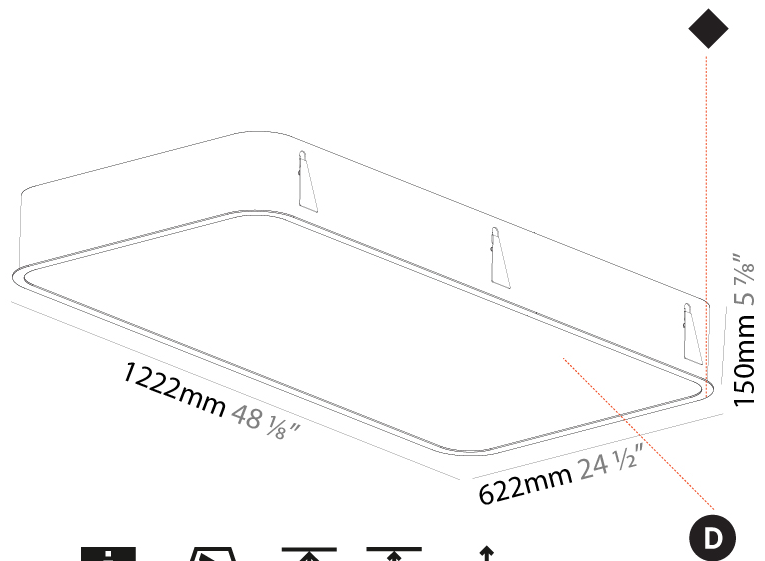

PHYSICAL

Shape: Square
Length (mm): 1222
Length (in): 48 7/8
Width (mm): 622
Width (in): 24 1/2
Height (mm): 150
Height (in): 5 7/8
Ceiling Thickness (mm): 10 / 12.5 / 15 / 25
Ceiling Thickness (in): 3/8 or 1/2 or 9/16 or 1
Min. Recessing Depth (mm): 160
Min. Recessing Depth (in): 6 5/16
Light Distribution: Direct
Weight (kg): 24.4
Weight (lbs): 53.68
Diffuser: PMMA - Opal or Micro-Prism
Fixture Finish: SSR / BKV / CWI / CRY / HAB / UFT / ITA / RUA / FTG / MYG / LOD / PUS / FRO / FUP / KIA / POP / BLS / SPG / MEY / GOH / GUM / CHC / COM / ABZ / JAG / OBR / MOS / ROR
Fixture Material: Extruded Aluminum / Steel
Cut-out Measurements: 1205mm / 47 7/16" x 605mm / 23 13/16"

ELECTRICAL

Lamp Type: LED (Zhaga Standard)
Input Wattage (W): 108.9
Total Output Wattage (W): 99
Dimming: Non-Dimmable
Driver Included: Yes
Driver Location: Integrated
Driver Type: Constant Current - Universal
Driver Class: Class 2
Input Voltage (V): 120 - 277
Constant Current (MA): 350
Upon Request: (Not included - see components) Integral: 0-10Vdc dimming / Phase dimming 120Vac only

LED

Color Temperature (°K): 3000 / 3500 / 4000
Max. Delivered Lumen (lm): 11050 / 11221 / 11450
CRI: >80 CRI
Efficiency (%): 0.827
Lamp Life (hrs): 50000

OPTICAL

RATINGS AND CERTIFICATIONS

Certified By: Certified for North American Standards
IP rating: IP20