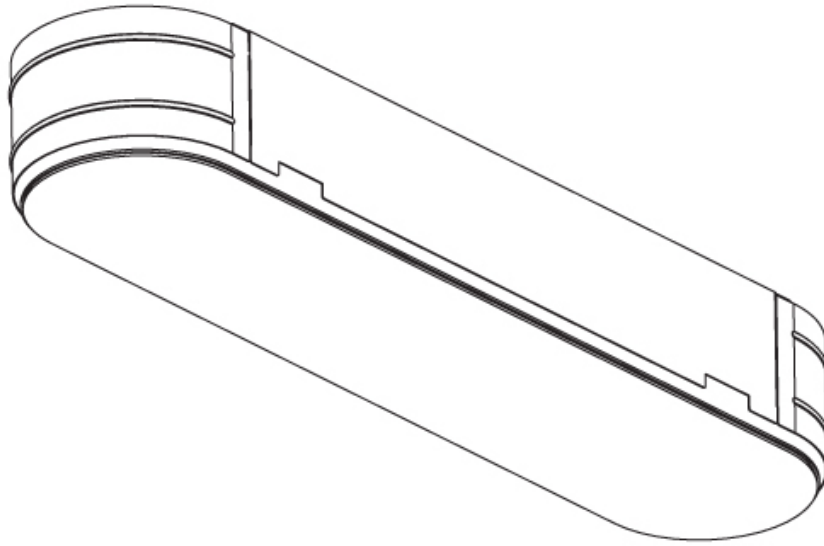

SMOOTHLINE TRIMLESS

A37516-

PROJECT

TYPE

SPECIFIER

QUANTITY

DATE