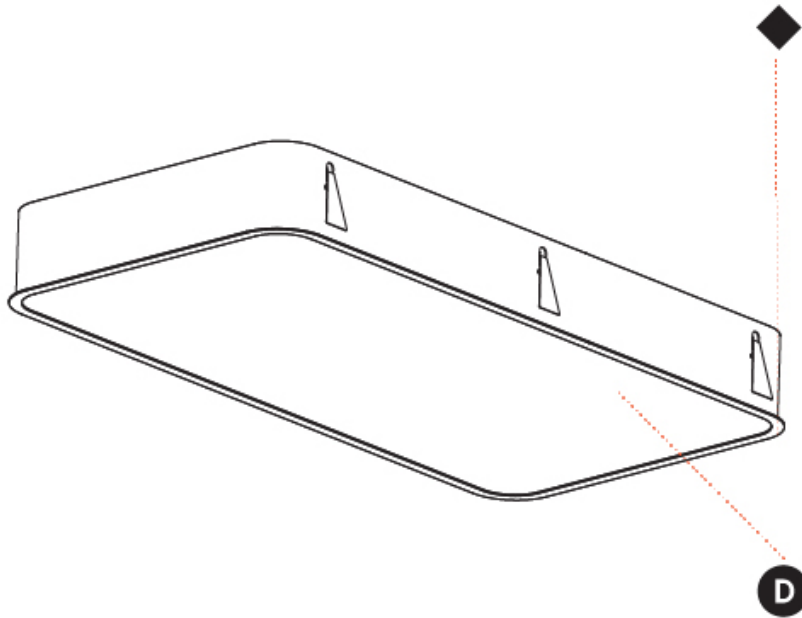

SMOOTHY STANDARD RECESSED

A37603-

PROJECT	_____
TYPE	_____
SPECIFIER	_____
QUANTITY	_____
DATE	_____

A