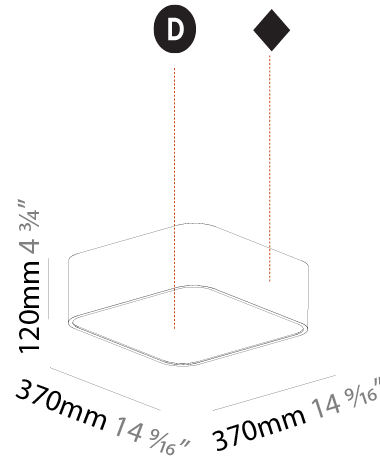

GENERAL

Series: Smoothy
Subseries: Smoothy Standard
Brand: Prolicht
Division: Architectural
Mounting Type: Surface
Mounting Location: Ceiling
Subcategory: Ambient

PHYSICAL

Shape: Square
Length (mm): 370
Length (in): 14 ⁹/₁₆
Width (mm): 370
Width (in): 14 ⁹/₁₆
Height (mm): 120
Height (in): 4 ³/₄
Light Distribution: Direct
Weight (kg): 3.458
Weight (lbs): 7.61
Diffuser: PMMA - Opal or Micro-Prism
Fixture Finish: SSR / BKV / CWI / CRY / HAB / UFT / ITA / RUA / FTG / MYG / LOD / PUS / FRO / FUP / KIA / POP / BLS / SPG / MEY / GOH / GUM / CHC / COM / ABZ / JAG / OBR / MOS / ROR
Fixture Material: Extruded Aluminum / Steel

ELECTRICAL

Lamp Type: LED (Zhaga Standard)
Input Wattage (W): 13.2
Total Output Wattage (W): 12
Dimming: Non-Dimmable
Driver Included: Yes
Driver Location: Integrated
Driver Type: Constant Current -Universal
Driver Class: Class 2
Input Voltage (V): 120 - 277
Constant Current (MA): 350
Upon Request: 0-10Vdc dimming / Phase dimming 120Vac only

LED

Color Temperature (°K): 3000 / 3500 / 4000
Max. Delivered Lumen (lm): 1380 / 1401 / 1430
CRI: >80 CRI
Efficiency (%): 0.867
Lamp Life (hrs): 50000

OPTICAL

RATINGS AND CERTIFICATIONS

Certified By: Certified for North American Standards
IP rating: IP20

PROJECT
TYPE
SPECIFIER
QUANTITY
DATE