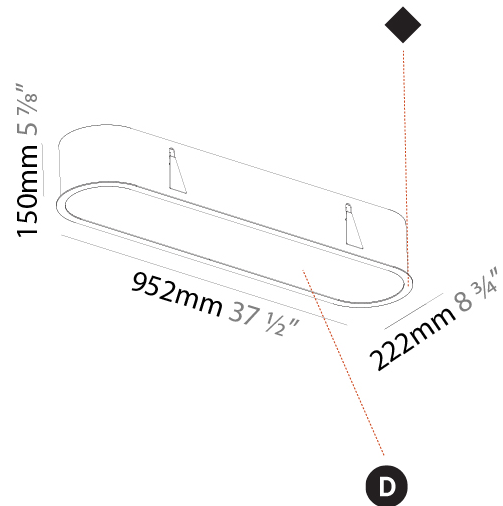

GENERAL

Series: Smoothy
Subseries: Smoothline
Brand: Prolicht
Division: Architectural
Mounting Type: Recessed
Mounting Location: Ceiling
Subcategory: Ambient

PHYSICAL

Shape: Oval
Length (mm): 952
Length (in): 37 1/2
Width (mm): 222
Width (in): 8 3/4
Depth (mm): 150
Depth (in): 5 7/8
Ceiling Thickness (mm): 10 / 12.5 / 15 / 25
Ceiling Thickness (in): 3/8 or 1/2 or 9/16 or 1
Min. Recessing Depth (mm): 160
Min. Recessing Depth (in): 6 5/16
Light Distribution: Direct
Weight (kg): 5.93
Weight (lbs): 13.05
Diffuser: PMMA - Opal or Micro-Prism
Fixture Finish: SSR / BKV / CWI / CRY / HAB / UFT / ITA / RUA / FTG / MYG / LOD / PUS / FRO / FUP / KIA / POP / BLS / SPG / MEY / GOH / GUM / CHC / COM / ABZ / JAG / OBR / MOS / ROR
Fixture Material: Extruded Aluminum / Steel
Cut-out Measurements: 935mm / 36 13/16" x 205mm / 8 1/16"

ELECTRICAL

Lamp Type: LED (Zhaga Standard)
Input Wattage (W): 31.9
Total Output Wattage (W): 27
Dimming: Tri-Mode (Non-Dimming and Phase Dimming (120Vac only) and 0-10V Dimming)
Driver Included: Yes
Driver Location: Integrated
Driver Type: Constant Current - Universal
Driver Class: Class 2
Input Voltage (V): 120 - 277
Constant Current (MA): 500

LED

Color Temperature (°K): 3000 / 3500 / 4000
Max. Delivered Lumen (lm): 2140 / 2303 / 2350
CRI: >80 CRI
Lamp Life (hrs): 50000

OPTICAL

RATINGS AND CERTIFICATIONS

Certified By: Certified for North American Standards
IP rating: IP20

PROJECT
TYPE
SPECIFIER
QUANTITY
DATE

935mm x 205mm
36 13/16" x 8 1/16"

10 - 25mm
3/8" - 1"

160mm
6 5/16"