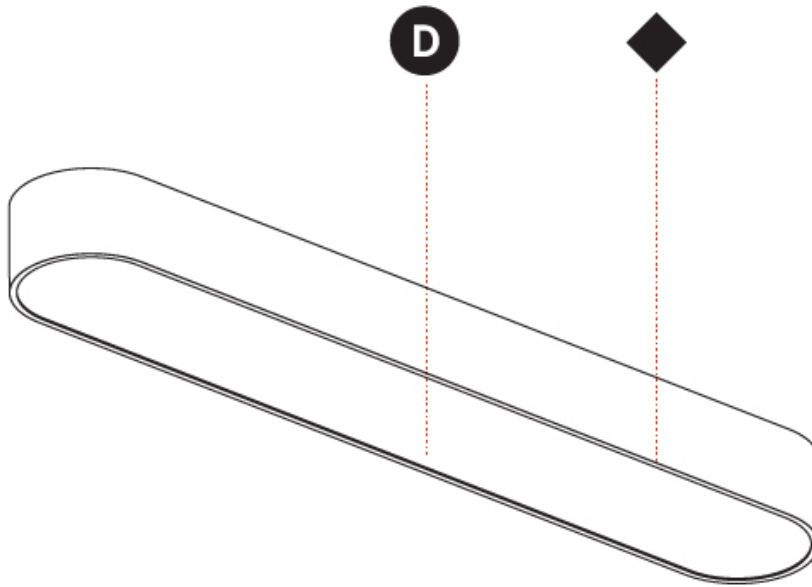

A32970-

PROJECT

TYPE

SPECIFIER

QUANTITY

DATE