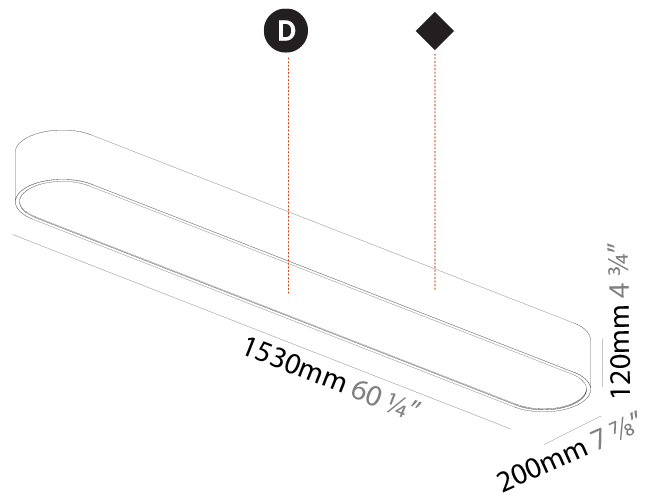

1. To build a product code in our configurator select the specify button on the base model # product page
2. To build a manual product code on this datasheet choose from the options listed below in blue font and add the suffix to the base model #

GENERAL

Series: Smoothy
Subseries: Smoothline
Brand: Prolicht
Division: Architectural
Mounting Type: Surface
Mounting Location: Ceiling
Subcategory: Ambient

PHYSICAL

Shape: Oval
Length (mm): 1530
Length (in): 60 3/4
Width (mm): 200
Width (in): 7 7/8
Height (mm): 120
Height (in): 4 3/4
Light Distribution: Direct
Diffuser: PMMA - Opal or Micro-Prism
Fixture Finish: SSR / BKV / CWI / CRY / HAB / UFT / ITA / RUA / FTG / MYG / LOD / PUS / FRO / FUP / KIA / POP / BLS / SPG / MEY / GOH / GUM / CHC / COM / ABZ / JAG / OBR / MOS / ROR
Fixture Material: Extruded Aluminum / Steel

ELECTRICAL

Lamp Type: LED (Zhaga Standard)
Input Wattage (W): 52
Total Output Wattage (W): 45
Dimming: Tri-Mode (Non-Dimming and Phase Dimming (120Vac only) and 0-10V Dimming)
Driver Included: Yes
Driver Location: Integrated
Driver Type: Constant Current - Universal
Driver Class: Class 2
Input Voltage (V): 120 - 277
Constant Current (MA): 500

LED

Color Temperature (°K): 3000 / 3500 / 4000
Max. Delivered Lumen (lm): 3650 / 3930 / 4010
CRI: >80 CRI
Lamp Life (hrs): 50000

OPTICAL

RATINGS AND CERTIFICATIONS

Certified By: Certified for North American Standards
IP rating: IP20