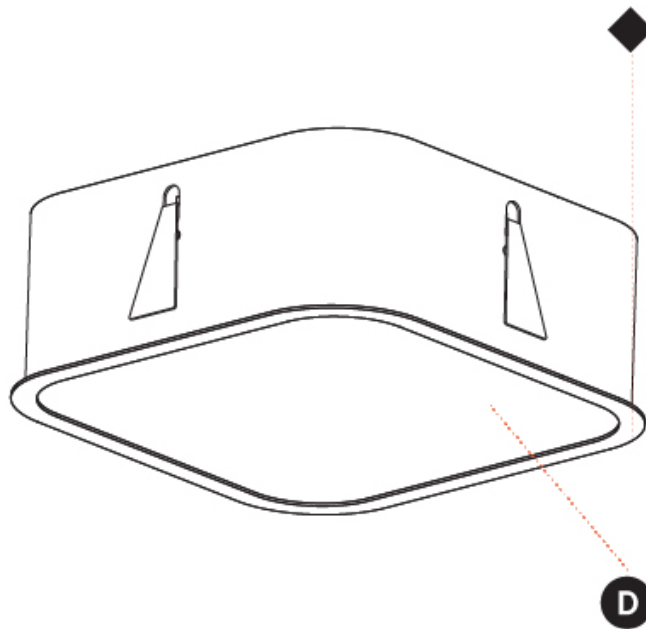

SMOOTHY STANDARD RECESSED

A37595-

PROJECT	_____
TYPE	_____
SPECIFIER	_____
QUANTITY	_____
DATE	_____

A