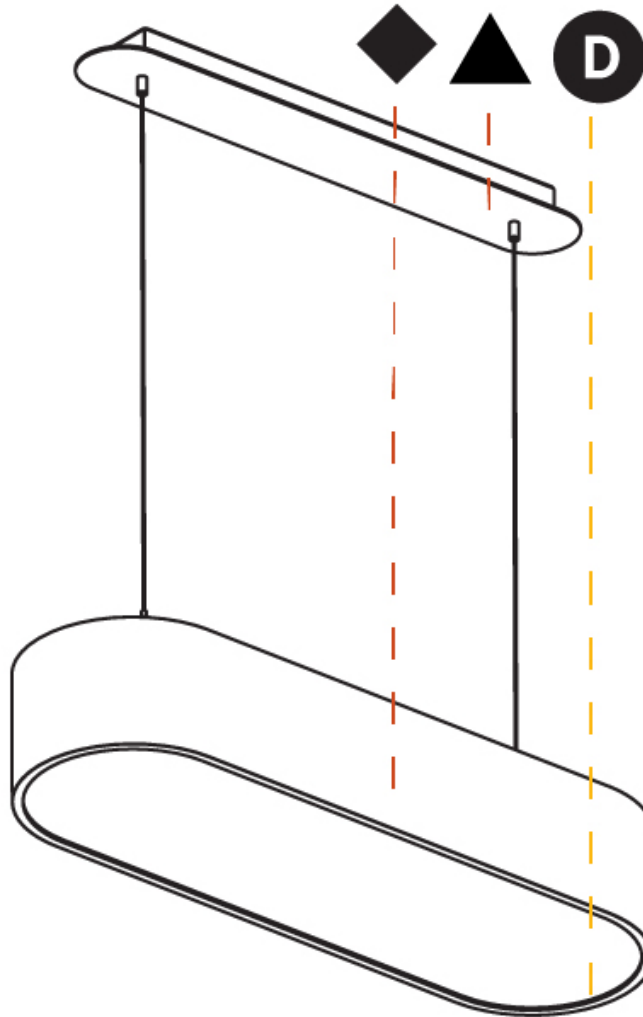

SMOOTHLINE SUSPENSION

A30269-

PROJECT	_____
TYPE	_____
SPECIFIER	_____
QUANTITY	_____
DATE	_____

A