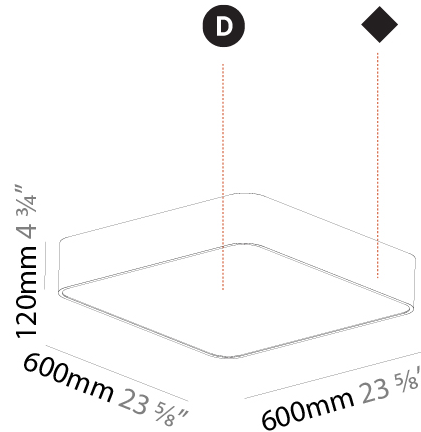

GENERAL

Series: Smoothy
Subseries: Smoothy Standard
Brand: Prolicht
Division: Architectural
Mounting Type: Surface
Mounting Location: Ceiling
Subcategory: Ambient

PHYSICAL

Shape: Square
Length (mm): 600
Length (in): 23 5/8
Width (mm): 600
Width (in): 23 5/8
Height (mm): 120
Height (in): 4 3/4
Light Distribution: Direct
Weight (kg): 11.315
Weight (lbs): 24.89
Diffuser: PMMA - Opal or Micro-Prism
Fixture Finish: SSR / BKV / CWI / CRY / HAB / UFT / ITA / RUA / FTG / MYG / LOD / PUS / FRO / FUP / KIA / POP / BLS / SPG / MEY / GOH / GUM / CHC / COM / ABZ / JAG / OBR / MOS / ROR
Fixture Material: Extruded Aluminum / Steel

ELECTRICAL

Lamp Type: LED (Zhaga Standard)
Input Wattage (W): 55
Total Output Wattage (W): 49.7
Dimming: Non-Dimmable
Driver Included: Yes
Driver Location: Integrated
Driver Type: Constant Current - Universal
Driver Class: Class 2
Input Voltage (V): 120 - 277
Constant Current (MA): 350
Upon Request: (Not included - see components) Integral: 0-10Vdc dimming / Phase dimming 120Vac only

LED

Color Temperature (°K): 3000 / 3500 / 4000
Max. Delivered Lumen (lm): 5520 / 5606 / 5720
CRI: >80 CRI
Efficiency (%): 0.867
Lamp Life (hrs): 50000

OPTICAL

RATINGS AND CERTIFICATIONS

Certified By: Certified for North American Standards
IP rating: IP20