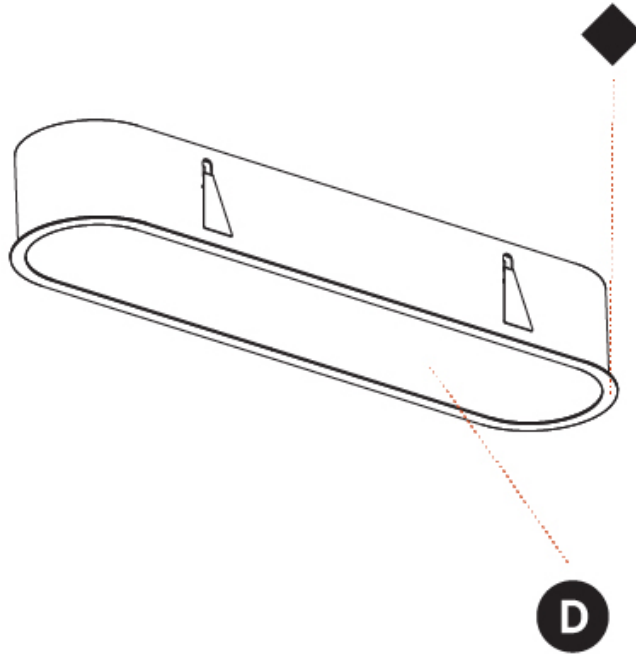

SMOOTHLINE RECESSED

A37756-

PROJECT

TYPE

SPECIFIER

QUANTITY

DATE