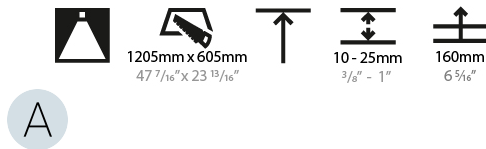

PHYSICAL

Shape: Square
Length (mm): 1222
Length (in): 48 7/8
Width (mm): 622
Width (in): 24 1/2
Height (mm): 150
Height (in): 5 7/8
Ceiling Thickness (mm): 10 / 12.5 / 15 / 25
Ceiling Thickness (in): 3/8 or 1/2 or 9/16 or 1
Min. Recessing Depth (mm): 160
Min. Recessing Depth (in): 6 5/16
Light Distribution: Direct
Weight (kg): 24.4
Weight (lbs): 53.68
Diffuser: PMMA - Opal or Micro-Prism
Fixture Finish: SSR / BKV / CWI / CRY / HAB / UFT / ITA / RUA / FTG / MYG / LOD / PUS / FRO / FUP / KIA / POP / BLS / SPG / MEY / GOH / GUM / CHC / COM / ABZ / JAG / OBR / MOS / ROR
Fixture Material: Extruded Aluminum / Steel
Cut-out Measurements: 1205mm / 47 7/16" x 605mm / 23 13/16"

ELECTRICAL

Lamp Type: LED (Zhaga Standard)
Input Wattage (W): 108.9
Total Output Wattage (W): 99
Dimming: Non-Dimmable
Driver Included: Yes
Driver Location: Integrated
Driver Type: Constant Current - Universal
Driver Class: Class 2
Input Voltage (V): 120 - 277
Constant Current (MA): 350
Upon Request: (Not included - see components) Integral: 0-10Vdc dimming / Phase dimming 120Vac only

LED

Color Temperature (°K): 3000 / 3500 / 4000
Max. Delivered Lumen (lm): 11050 / 11221 / 11450
CRI: >80 CRI
Efficiency (%): 0.827
Lamp Life (hrs): 50000

OPTICAL

RATINGS AND CERTIFICATIONS

Certified By: Certified for North American Standards
IP rating: IP20