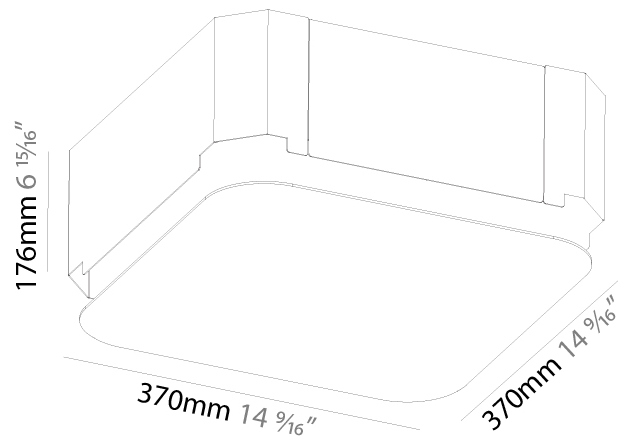

PHYSICAL

Shape: Square
Length (mm): 370
Length (in): 14 9/16
Width (mm): 370
Width (in): 14 9/16
Depth (mm): 176
Depth (in): 6 15/16
Ceiling Thickness (mm): 10 / 12.5 / 15 / 25 / 30
Ceiling Thickness (in): 3/8 or 1/2 or 9/16 or 1 or 1 3/16
Min. Recessing Depth (mm): 200
Min. Recessing Depth (in): 7 7/8
Light Distribution: Direct
Weight (kg): 4.236
Weight (lbs): 9.32
Diffuser: PMMA - Opal
Fixture Material: Extruded Aluminum / Steel
Cut-out Measurements: 405mm / 15 15/16" x 405mm 15 15/16"
Upon Request: Unique Sizes Unique Ceiling Thickness Unique Mounting Depth Spot Inserts

ELECTRICAL

Lamp Type: LED (Zhaga Standard)
Input Wattage (W): 13.2
Total Output Wattage (W): 12.4
Dimming: Non-Dimmable
Driver Included: Yes
Driver Location: Integrated
Driver Type: Constant Current - Universal
Driver Class: Class 2
Input Voltage (V): 120 - 277
Constant Current (MA): 350
Upon Request: (Not included - see components) Integral: 0-10Vdc dimming / Phase dimming 120Vac only

LED

Color Temperature (°K): 3000 / 3500 / 4000
Max. Delivered Lumen (lm): 1090 / 1107 / 1130
CRI: >80 CRI
Efficiency (%): 0.804
Lamp Life (hrs): 50000
Upon Request: RGB-W Tunable White Special Color Temperature CRI90

OPTICAL

RATINGS AND CERTIFICATIONS

Certified By: Certified for North American Standards
IP rating: IP20