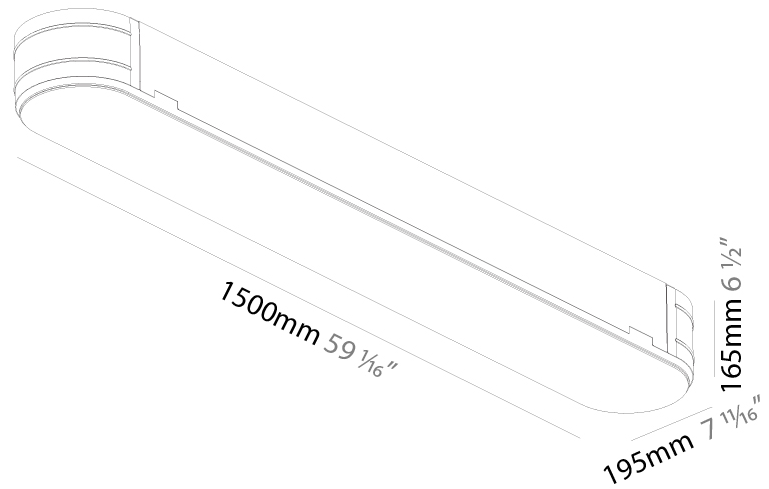

GENERAL

Series: Smoothy
Subseries: Smoothline
Brand: Prolicht
Division: Architectural
Mounting Type: Trimless
Mounting Location: Ceiling
Subcategory: Ambient

PHYSICAL

Shape: Oval
Length (mm): 1500
Length (in): 59 1/16
Width (mm): 195
Width (in): 7 11/16
Depth (mm): 165
Depth (in): 6 1/2
Ceiling Thickness (mm): 10 / 12.5 / 15 / 25 / 30
Ceiling Thickness (in): 3/8 or 1/2 or 9/16 or 1 or 1 3/16
Min. Recessing Depth (mm): 180
Min. Recessing Depth (in): 7 1/16
Light Distribution: Direct
Weight (kg): 9.4
Weight (lbs): 20.68
Diffuser: PMMA - Opal
Fixture Material: Extruded Aluminum / Steel
Cut-out Measurements: 1535mm / 60 7/16" x 230mm / 9 1/16"
Upon Request: Unique Sizes Unique Ceiling Thickness Unique Mounting Depth Spot Inserts

ELECTRICAL

Lamp Type: LED (Zhaga Standard)
Input Wattage (W): 52.5
Total Output Wattage (W): 45
Dimming: Tri-Mode (Non-Dimming and Phase Dimming (120Vac only) and 0-10V Dimming)
Driver Included: Yes
Driver Location: Integrated
Driver Type: Constant Current - Universal
Driver Class: Class 2
Input Voltage (V): 120 - 277
Constant Current (MA): 500

LED

Color Temperature (°K): 3000 / 3500 / 4000
Max. Delivered Lumen (lm): 3890 / 4194 / 4280
CRI: >80 CRI
Lamp Life (hrs): 50000
Upon Request: RGB-W Tunable White Special Color Temperature CRI90

OPTICAL

RATINGS AND CERTIFICATIONS

Certified By: Certified for North American Standards
IP rating: IP20

PROJECT
TYPE
SPECIFIER
QUANTITY
DATE

1535mm x 230mm
60 7/16" x 9 1/16"

10 | 12 1/2 | 15 | 25 | 30mm
3/8" | 1/2" | 9/16" | 1" | 1 3/16"