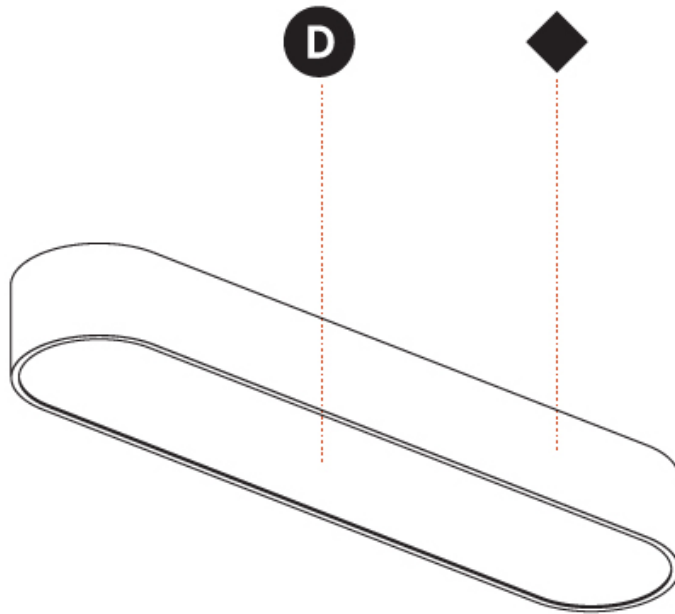

A32968-

PROJECT

TYPE

SPECIFIER

QUANTITY

DATE