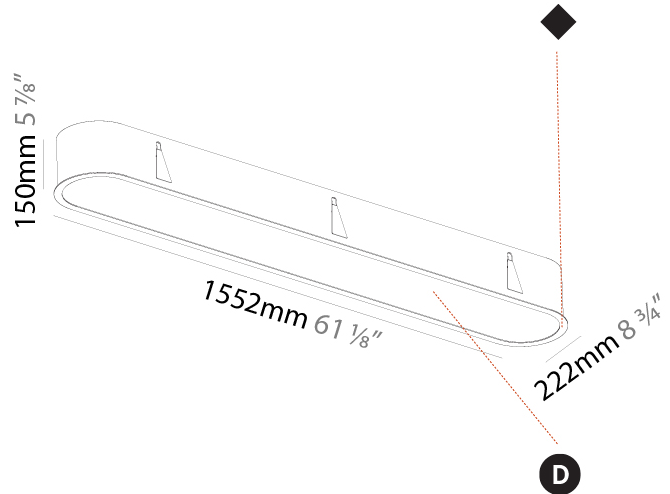

GENERAL

Series: Smoothy
Subseries: Smoothline
Brand: Prolicht
Division: Architectural
Mounting Type: Recessed
Mounting Location: Ceiling
Subcategory: Ambient

PHYSICAL

Shape: Oval
Length (mm): 1552
Length (in): 61 1/8
Width (mm): 222
Width (in): 8 3/4
Depth (mm): 150
Depth (in): 5 7/8
Ceiling Thickness (mm): 10 / 12.5 / 15 / 25
Ceiling Thickness (in): 3/8 or 1/2 or 9/16 or 1
Min. Recessing Depth (mm): 160
Min. Recessing Depth (in): 6 5/16
Light Distribution: Direct
Weight (kg): 8.895
Weight (lbs): 19.57
Diffuser: PMMA - Opal or Micro-Prism
Fixture Finish: SSR / BKV / CWI / CRY / HAB / UFT / ITA / RUA / FTG / MYG / LOD / PUS / FRO / FUP / KIA / POP / BLS / SPG / MEY / GOH / GUM / CHC / COM / ABZ / JAG / OBR / MOS / ROR
Fixture Material: Extruded Aluminum / Steel
Cut-out Measurements: 1535mm / 60 7/16" x 205mm / 8 1/16"

ELECTRICAL

Lamp Type: LED (Zhaga Standard)
Input Wattage (W): 52.8
Total Output Wattage (W): 45
Dimming: Tri-Mode (Non-Dimming and Phase Dimming (120Vac only) and 0-10V Dimming)
Driver Included: Yes
Driver Location: Integrated
Driver Type: Constant Current - Universal
Driver Class: Class 2
Input Voltage (V): 120 - 277
Constant Current (MA): 500

LED

Color Temperature (°K): 3000 / 3500 / 4000
Max. Delivered Lumen (lm): 3570 / 3842 / 3920
CRI: >80 CRI
Lamp Life (hrs): 50000

OPTICAL

RATINGS AND CERTIFICATIONS

Certified By: Certified for North American Standards
IP rating: IP20

PROJECT
TYPE
SPECIFIER
QUANTITY
DATE