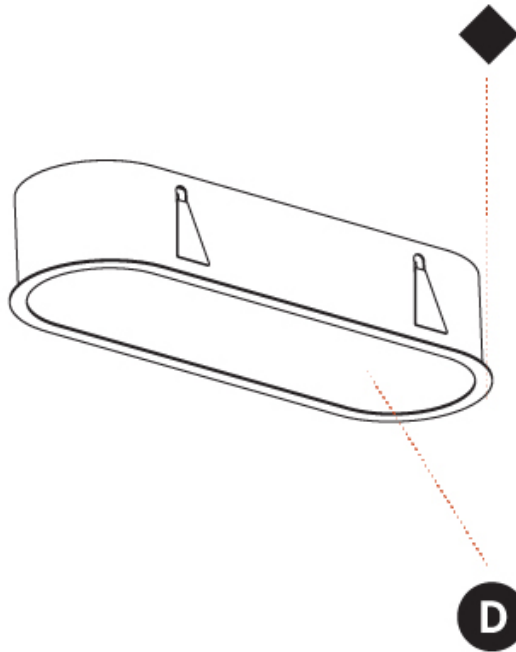

SMOOTHLINE RECESSED

A37749-

PROJECT

TYPE

SPECIFIER

QUANTITY

DATE

A