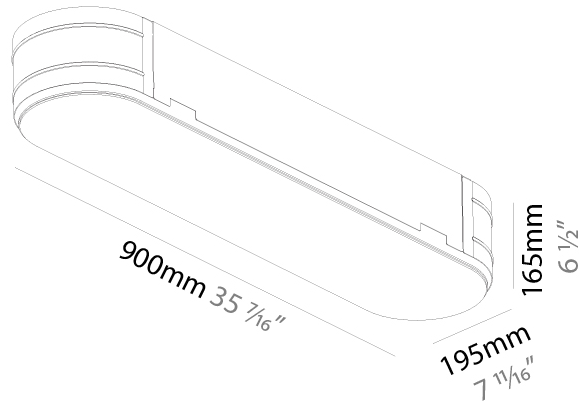

GENERAL

Series: Smoothy
Subseries: Smoothline
Brand: Prolicht
Division: Architectural
Mounting Type: Trimless
Mounting Location: Ceiling
Subcategory: Ambient

PHYSICAL

Shape: Oval
Length (mm): 900
Length (in): 35 7/16
Width (mm): 195
Width (in): 7 13/16
Depth (mm): 165
Depth (in): 6 1/2
Ceiling Thickness (mm): 10 / 12.5 / 15 / 25 / 30
Ceiling Thickness (in): 3/8 or 1/2 or 9/16 or 1 or 1 3/16
Min. Recessing Depth (mm): 180
Min. Recessing Depth (in): 7 1/16
Light Distribution: Direct
Weight (kg): 5.756
Weight (lbs): 12.66
Diffuser: PMMA - Opal
Fixture Material: Extruded Aluminum / Steel
Cut-out Measurements: 935mm / 36 15/16" x 230mm / 9 1/16"
Upon Request: Unique Sizes Unique Ceiling Thickness Unique Mounting Depth Spot Inserts

ELECTRICAL

Lamp Type: LED (Zhaga Standard)
Input Wattage (W): 31.5
Total Output Wattage (W): 27
Dimming: Tri-Mode (Non-Dimming and Phase Dimming (120Vac only) and 0-10V Dimming)
Driver Included: Yes
Driver Location: Integrated
Driver Type: Constant Current - Universal
Driver Class: Class 2
Input Voltage (V): 120 - 277
Constant Current (MA): 500

LED

Color Temperature (*K): 3000 / 3500 / 4000
Max. Delivered Lumen (lm): 2340 / 2518 / 2570
CRI: >80 CRI
Lamp Life (hrs): 50000
Upon Request: RGB-W Tunable White Special Color Temperature CRI90

OPTICAL

RATINGS AND CERTIFICATIONS

Certified By: Certified for North American Standards
IP rating: IP20

PROJECT
TYPE
SPECIFIER
QUANTITY
DATE

935mm x 230mm
36 13/16" x 9 1/16"

10 | 12 1/2 | 15 | 25 | 30mm
3/8" | 1/2" | 9/16" | 1" | 3/16"