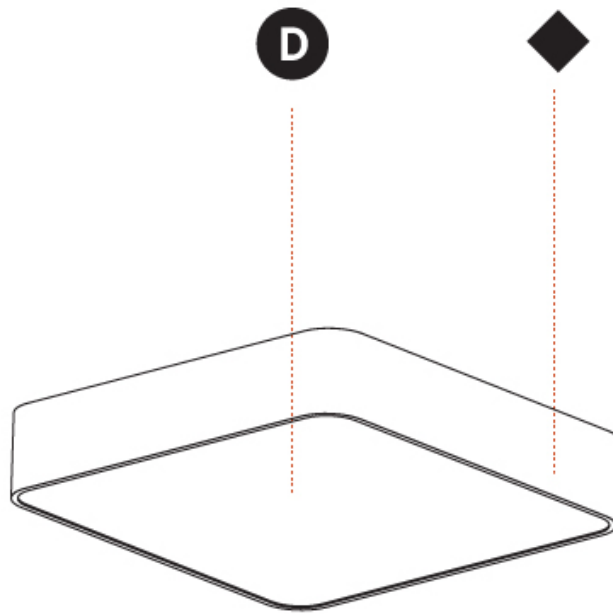

SMOOTHY STANDARD SURFACE

A3C005-

PROJECT

TYPE

SPECIFIER

QUANTITY

DATE