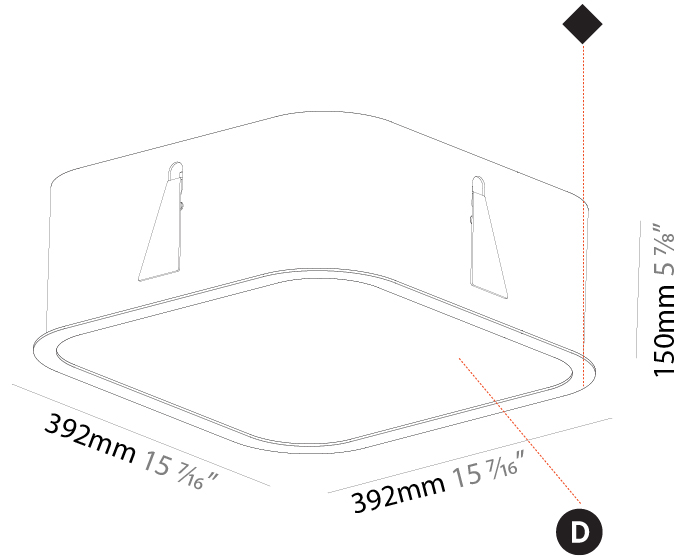

PHYSICAL

Shape: Square
Length (mm): 392
Length (in): 15 7/16
Width (mm): 392
Width (in): 15 7/16
Height (mm): 150
Height (in): 5 7/8
Ceiling Thickness (mm): 10 / 12.5 / 15 / 25
Ceiling Thickness (in): 3/8 or 1/2 or 9/16 or 1
Min. Recessing Depth (mm): 160
Min. Recessing Depth (in): 6 5/16
Light Distribution: Direct
Weight (kg): 4.341
Weight (lbs): 9.57
Diffuser: PMMA - Opal or Micro-Prism
Fixture Finish: SSR / BKV / CWI / CRY / HAB / UFT / ITA / RUA / FTG / MYG / LOD / PUS / FRO / FUP / KIA / POP / BLS / SPG / MEY / GOH / GUM / CHC / COM / ABZ / JAG / OBR / MOS / ROR
Fixture Material: Extruded Aluminum / Steel
Cut-out Measurements: 375mm / 14 3/4" x 375mm / 14 3/4"

ELECTRICAL

Lamp Type: LED (Zhaga Standard)
Input Wattage (W): 13.2
Total Output Wattage (W): 12
Dimming: Non-Dimmable
Driver Included: Yes
Driver Location: Integrated
Driver Type: Constant Current - Universal
Driver Class: Class 2
Input Voltage (V): 120 - 277
Constant Current (MA): 350
Upon Request: (Not included - see components) Integral: 0-10Vdc dimming / Phase dimming 120Vac only

LED

Color Temperature (°K): 3000 / 3500 / 4000
Max. Delivered Lumen (lm): 1380 / 1401 / 1430
CRI: >80 CRI
Efficiency (%): 0.827
Lamp Life (hrs): 50000

OPTICAL

RATINGS AND CERTIFICATIONS

Certified By: Certified for North American Standards
IP rating: IP20