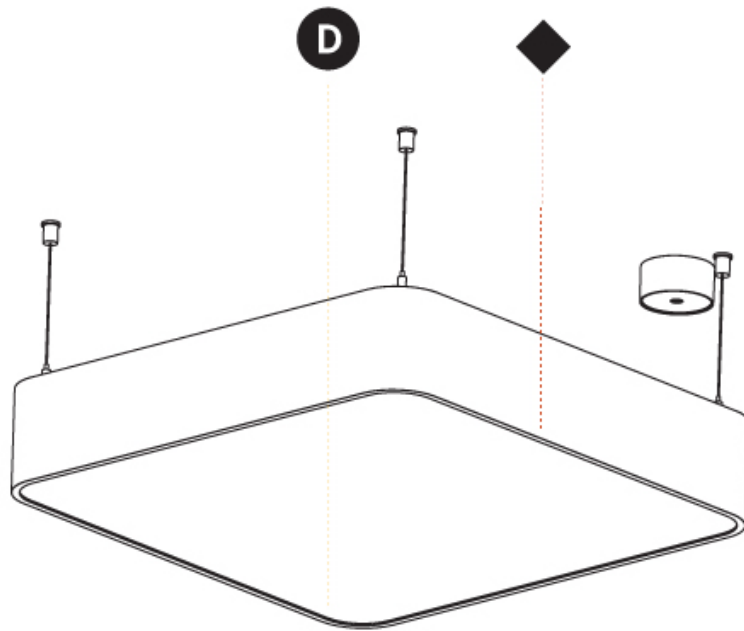

SMOOTHY STANDARD SUSPENSION

A31679-

PROJECT _____

TYPE _____

SPECIFIER _____

QUANTITY _____

DATE _____

A