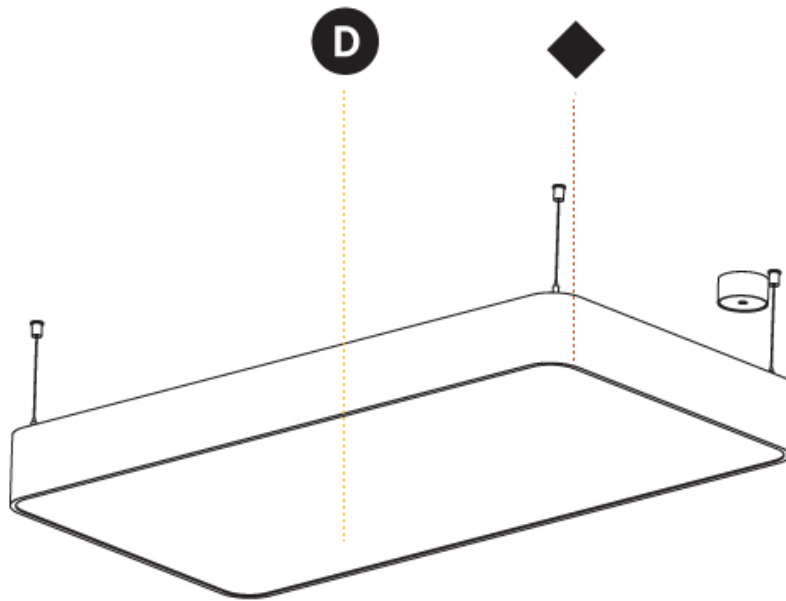

SMOOTHY STANDARD SUSPENSION

A31684-

PROJECT	_____
TYPE	_____
SPECIFIER	_____
QUANTITY	_____
DATE	_____