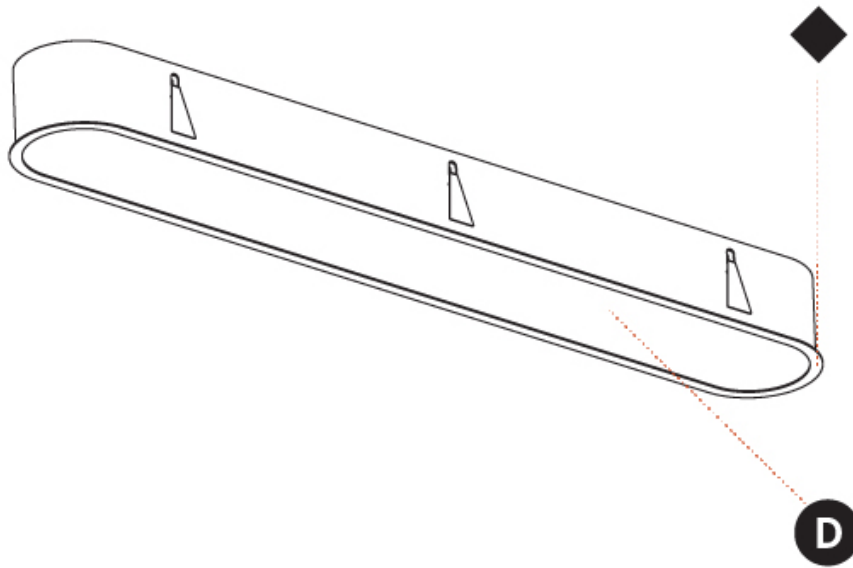

PROJECT
TYPE
SPECIFIER
QUANTITY
DATE

1535mm x 205mm
 60 7/16" x 8 1/16"

10 - 25mm
 3/8" - 1"

160mm
 6 5/16"

SMOOTHLINE RECESSED

A37761-

PROJECT	_____
TYPE	_____
SPECIFIER	_____
QUANTITY	_____
DATE	_____

SMOOTHY COLOR FINISH CHART