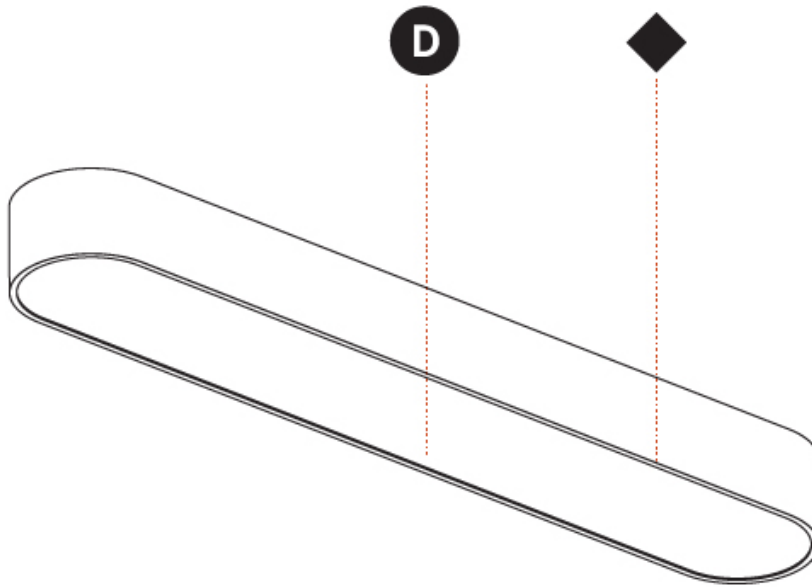

SMOOTHLINE SURFACE

A32970-

PROJECT _____

TYPE _____

SPECIFIER _____

QUANTITY _____

DATE _____