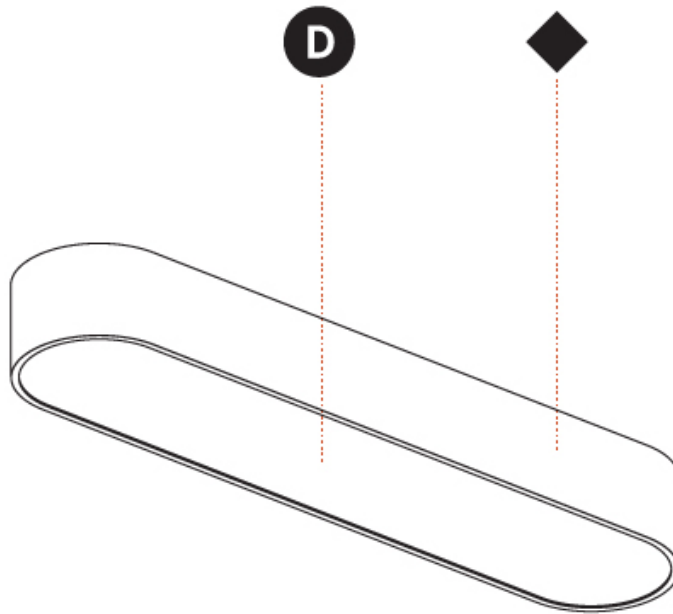

A32968-

PROJECT

TYPE

SPECIFIER

QUANTITY

DATE

A