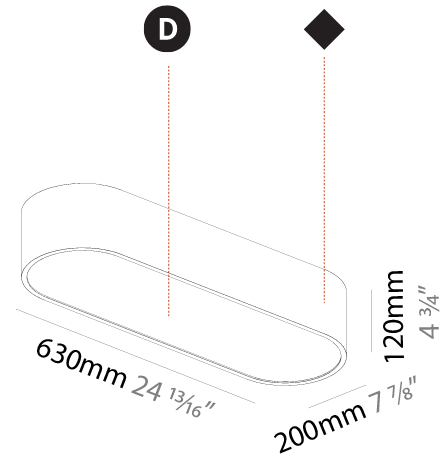

GENERAL

Series: Smoothy
Subseries: Smoothline
Brand: Prolicht
Division: Architectural
Mounting Type: Surface
Mounting Location: Ceiling
Subcategory: Ambient

PHYSICAL

Shape: Oval
Length (mm): 630
Length (in): 24 ¹³/₁₆
Width (mm): 200
Width (in): 7 ⁷/₈
Height (mm): 120
Height (in): 4 ³/₄
Light Distribution: Direct
Weight (kg): 3.403
Weight (lbs): 7.49
Diffuser: PMMA - Opal or Micro-Prism
Fixture Finish: SSR / BKV / CWI / CRY / HAB / UFT / ITA / RUA / FTG / MYG / LOD / PUS / FRO / FUP / KIA / POP / BLS / SPG / MEY / GOH / GUM / CHC / COM / ABZ / JAG / OBR / MOS / ROR
Fixture Material: Extruded Aluminum / Steel

ELECTRICAL

Lamp Type: LED (Zhaga Standard)
Input Wattage (W): 21
Total Output Wattage (W): 18
Dimming: Tri-Mode (Non-Dimming and Phase Dimming (120Vac only) and 0-10V Dimming)
Driver Included: Yes
Driver Location: Integrated
Driver Type: Constant Current - Universal
Driver Class: Class 2
Input Voltage (V): 120 - 277
Constant Current (MA): 500

LED

Color Temperature (°K): 3000 / 3500 / 4000
Max. Delivered Lumen (lm): 1460 / 1568 / 1600
CRI: >80 CRI
Lamp Life (hrs): 50000

OPTICAL

RATINGS AND CERTIFICATIONS

Certified By: Certified for North American Standards
IP rating: IP20

PROJECT
TYPE
SPECIFIER
QUANTITY
DATE