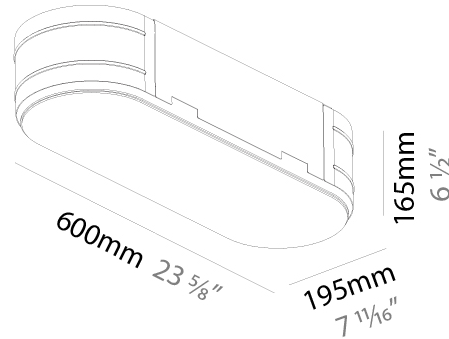

GENERAL

Series: Smoothy
Subseries: Smoothline
Brand: Prolicht
Division: Architectural
Mounting Type: Suspension
Mounting Location: Ceiling
Subcategory: Ambient

PHYSICAL

Shape: Oval
Length (mm): 930
Length (in): 36 5/8
Width (mm): 200
Width (in): 7 7/8
Height (mm): 120
Height (in): 4 3/4
Max. Overall Height (mm): 2120
Max. Overall Height (in): 82 1/2
Light Distribution: Direct
Weight (kg): 6.973
Weight (lbs): 15.34
Diffuser: PMMA - Opal or Micro-Prism
Fixture Finish: SSR / BKV / CWI / CRY / HAB / UFT / ITA / RUA / FTG / MYG / LOD / PUS / FRO / FUP / KIA / POP / BLS / SPG / MEY / GOH / GUM / CHC / COM / ABZ / JAG / OBR / MOS / ROR
Fixture Material: Extruded Aluminum / Steel
Cable Details: 2000mm / 78 3/4"

GENERAL

Series: Smoothy
 Subseries: Smoothline
 Brand: Prolicht
 Division: Architectural
 Mounting Type: Trimless
 Mounting Location: Ceiling
 Subcategory: Ambient

PHYSICAL

Shape: Oval
 Length (mm): 600
 Length (in): 23 5/8
 Width (mm): 195
 Width (in): 7 11/16
 Depth (mm): 165
 Depth (in): 6 1/2
 Ceiling Thickness (mm): 10 / 12.5 / 15 / 25 / 30
 Ceiling Thickness (in): 3/8 or 1/2 or 9/16 or 1 or 1 3/16
 Min. Recessing Depth (mm): 180
 Min. Recessing Depth (in): 7 1/16
 Light Distribution: Direct
 Weight (kg): 3.8
 Weight (lbs): 7.6
 Diffuser: PMMA - Opal
 Fixture Material: Extruded Aluminum / Steel
 Cut-out Measurements: 635mm / 25" x 230mm / 9 1/16"
 Upon Request: Unique Sizes Unique Ceiling Thickness Unique Mounting Depth Spot Inserts

OPTICAL

RATINGS AND CERTIFICATIONS

Certified By: Certified for North American Standards
 IP rating: IP20

PROJECT
TYPE
SPECIFIER
QUANTITY
DATE

635mm x 230mm
25" x 9 1/16"

10 | 12 1/2 | 15 | 25 | 30mm
3/8" | 1/2" | 9/16" | 1" | 3/16"