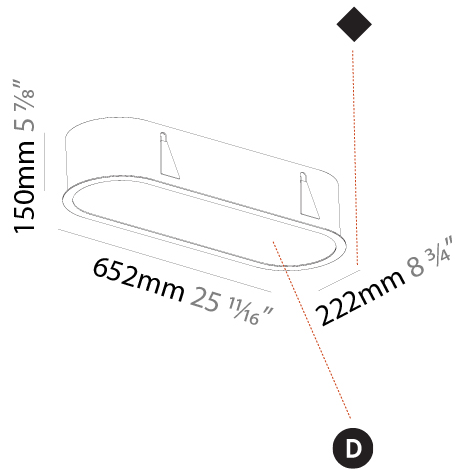

GENERAL

Series: Smoothy
Subseries: Smoothline
Brand: Prolicht
Division: Architectural
Mounting Type: Recessed
Mounting Location: Ceiling
Subcategory: Ambient

PHYSICAL

Shape: Oval
Length (mm): 652
Length (in): 25 11/16
Width (mm): 222
Width (in): 8 3/4
Depth (mm): 150
Depth (in): 5 7/8
Ceiling Thickness (mm): 10 / 12.5 / 15 / 25
Ceiling Thickness (in): 3/8 or 1/2 or 9/16 or 1
Min. Recessing Depth (mm): 160
Min. Recessing Depth (in): 6 5/16
Light Distribution: Direct
Weight (kg): 4.033
Weight (lbs): 8.87
Diffuser: PMMA - Opal or Micro-Prism
Fixture Finish: SSR / BKV / CWI / CRY / HAB / UFT / ITA / RUA / FTG / MYG / LOD / PUS / FRO / FUP / KIA / POP / BLS / SPG / MEY / GOH / GUM / CHC / COM / ABZ / JAG / OBR / MOS / ROR
Fixture Material: Extruded Aluminum / Steel
Cut-out Measurements: 635mm / 25" x 205mm / 8 1/16"

ELECTRICAL

Lamp Type: LED (Zhaga Standard)
Input Wattage (W): 21
Total Output Wattage (W): 18
Dimming: Tri-Mode (Non-Dimming and Phase Dimming (120Vac only) and 0-10V Dimming)
Driver Included: Yes
Driver Location: Integrated
Driver Type: Constant Current - Universal
Driver Class: Class 2
Input Voltage (V): 120 - 277
Constant Current (MA): 500

LED

Color Temperature (°K): 3000 / 3500 / 4000
Max. Delivered Lumen (lm): 1430 / 1539 / 1570
CRI: >80 CRI
Lamp Life (hrs): 50000

OPTICAL

RATINGS AND CERTIFICATIONS

Certified By: Certified for North American Standards
IP rating: IP20

PROJECT
TYPE
SPECIFIER
QUANTITY
DATE

635mm x 205mm
25" x 8 1/16"

10 - 25mm
3/8" - 1"

160mm
6 5/16"