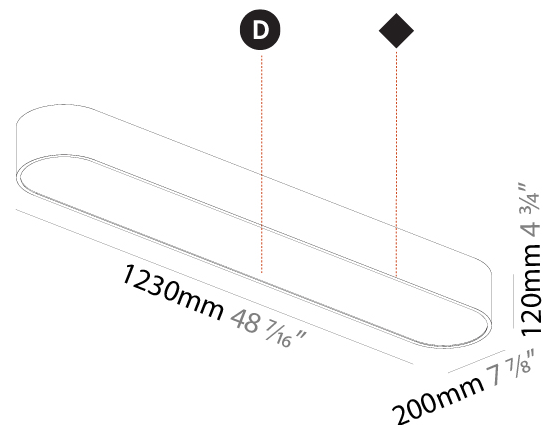

1. To build a product code in our configurator select the specify button on the base model # product page
2. To build a manual product code on this datasheet choose from the options listed below in blue font and add the suffix to the base model #

GENERAL

Series: Smoothy
Subseries: Smoothline
Partner: Prolicht
Division: Architectural
Installation: Surface
Product Type: Ceiling Surface
Mounting Location: Ceiling
Light Distribution: Direct

PHYSICAL

Shape: Oval
Length (mm): 1230
Length (in): 48 7/16
Width (mm): 200
Width (in): 7 7/8
Height (mm): 120
Height (in): 4 3/4

Diffuser: PMMA - Opal or Micro-Prism
Fixture Finish: SSR / BKV / CWI / CRY / HAB / UFT / ITA / RUA / FTG / MYG / LOD / PUS / FRO / FUP / KIA / POP / BLS / SPG / MEY / GOH / CHC / COM / ABZ / JAG / OBR / MOS / ROR
Fixture Material: Extruded Aluminum / Steel

ELECTRICAL

Lamp Type: LED (Zhaga Standard)
Input Wattage (W): 42
Total Output Wattage (W): 36
Dimming: Tri-Mode (Non-Dimming and Phase Dimming (120Vac only) and 0-10V Dimming)
Driver Included: Yes
Driver Location: Integrated
Driver Type: Constant Current - Universal
Driver Class: Class 1
Input Voltage (V): 120 - 277
Constant Current (MA): 500

LED

Color Temperature (°K): 3000 / 4000
Max. Delivered Lumen (lm): 2920 / 3210
CRI: >80 CRI
Lamp Life (hrs): 50000
Upon Request: Other CCT available

OPTICAL

RATINGS AND CERTIFICATIONS

Certified By: Certified for North American Standards
IP rating: IP20