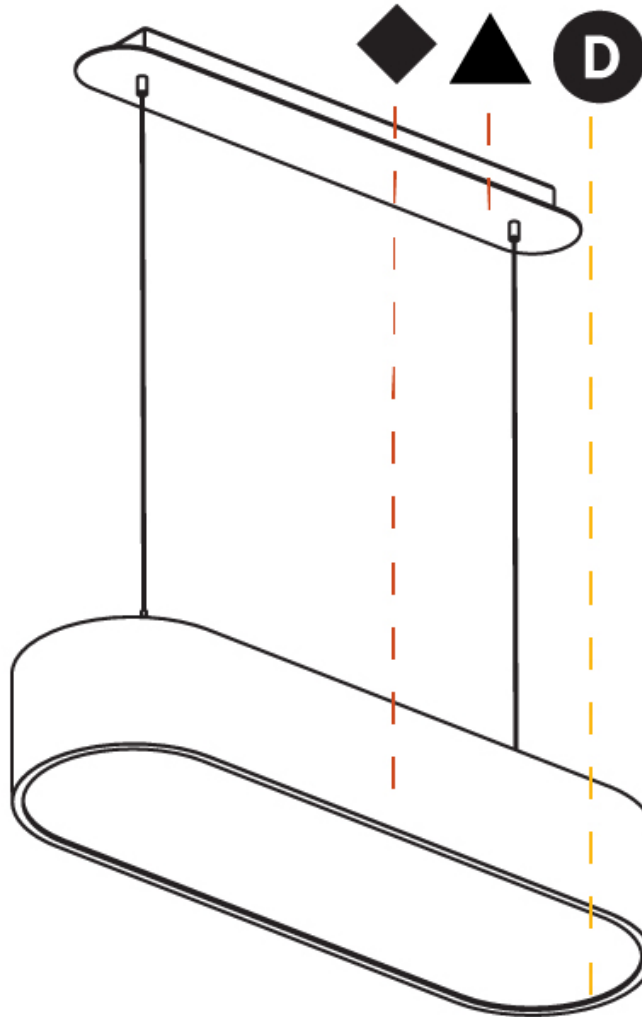

SMOOTHLINE SUSPENSION

A30269-

PROJECT	_____
TYPE	_____
SPECIFIER	_____
QUANTITY	_____
DATE	_____

A