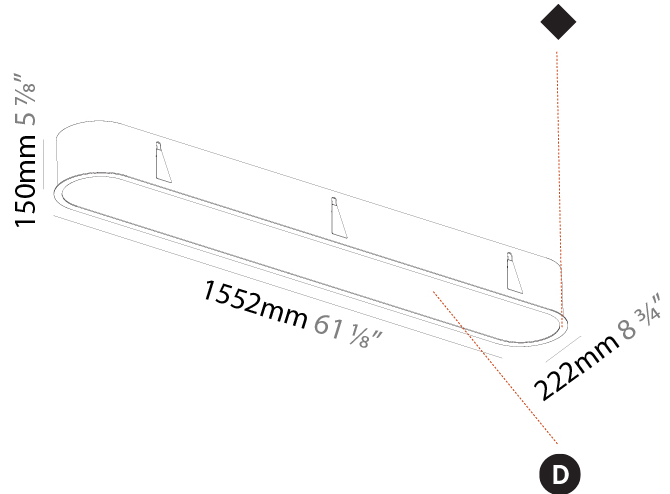

GENERAL

Series: Smoothy
Subseries: Smoothline
Brand: Prolicht
Division: Architectural
Mounting Type: Recessed
Mounting Location: Ceiling
Subcategory: Ambient

PHYSICAL

Shape: Oval
Length (mm): 1552
Length (in): 61 7/8
Width (mm): 222
Width (in): 8 3/4
Depth (mm): 150
Depth (in): 5 7/8
Ceiling Thickness (mm): 10 / 12.5 / 15 / 25
Ceiling Thickness (in): 3/8 or 1/2 or 9/16 or 1
Min. Recessing Depth (mm): 160
Min. Recessing Depth (in): 6 5/16
Light Distribution: Direct
Weight (kg): 8.895
Weight (lbs): 19.57
Diffuser: PMMA - Opal or Micro-Prism
Fixture Finish: SSR / BKV / CWI / CRY / HAB / UFT / ITA / RUA / FTG / MYG / LOD / PUS / FRO / FUP / KIA / POP / BLS / SPG / MEY / GOH / GUM / CHC / COM / ABZ / JAG / OBR / MOS / ROR
Fixture Material: Extruded Aluminum / Steel
Cut-out Measurements: 1535mm / 60 7/16" x 205mm / 8 1/16"

ELECTRICAL

Lamp Type: LED (Zhaga Standard)
Input Wattage (W): 52.8
Total Output Wattage (W): 45
Dimming: Tri-Mode (Non-Dimming and Phase Dimming (120Vac only) and 0-10V Dimming)
Driver Included: Yes
Driver Location: Integrated
Driver Type: Constant Current - Universal
Driver Class: Class 2
Input Voltage (V): 120 - 277
Constant Current (MA): 500

LED

Color Temperature (°K): 3000 / 3500 / 4000
Max. Delivered Lumen (lm): 3570 / 3842 / 3920
CRI: >80 CRI
Lamp Life (hrs): 50000

OPTICAL

RATINGS AND CERTIFICATIONS

Certified By: Certified for North American Standards
IP rating: IP20

PROJECT
TYPE
SPECIFIER
QUANTITY
DATE

1535mm x 205mm
60 7/16" x 8 1/16"

10 - 25mm
3/8" - 1"

160mm
6 5/16"