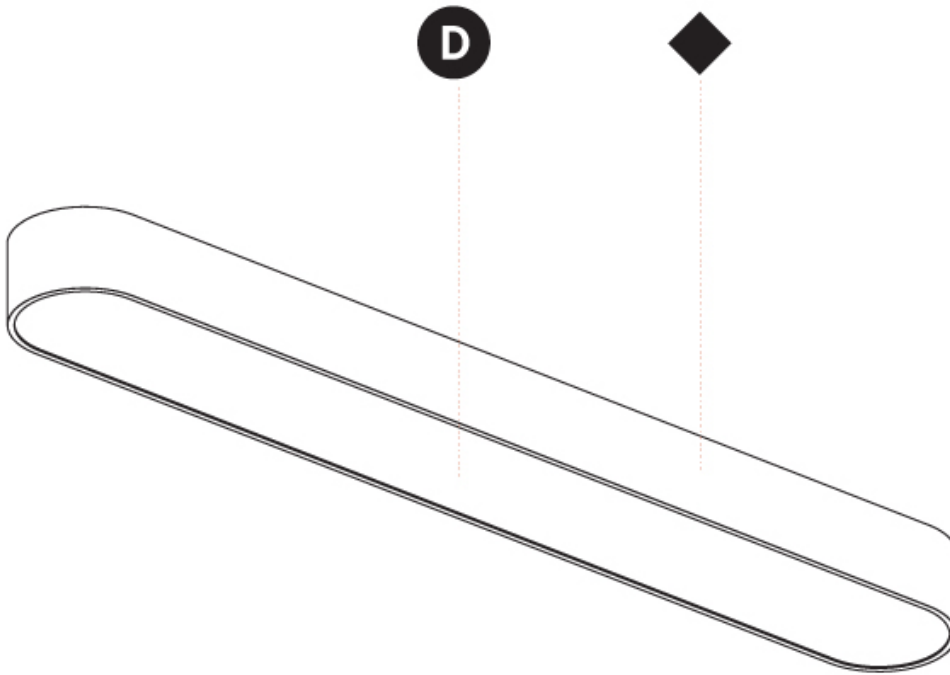

SMOOTHLINE SURFACE

A32972-

PROJECT

TYPE

SPECIFIER

QUANTITY

DATE