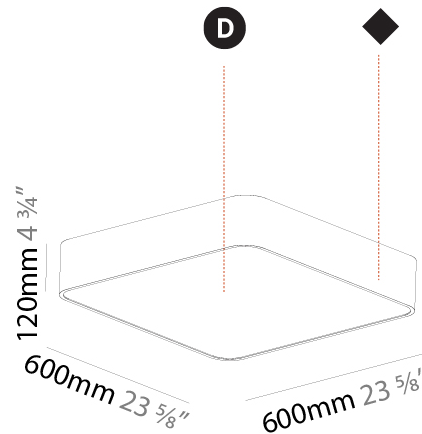

GENERAL

Series: Smoothy
Subseries: Smoothy Standard
Brand: Prolicht
Division: Architectural
Mounting Type: Surface
Mounting Location: Ceiling
Subcategory: Ambient

PHYSICAL

Shape: Square
Length (mm): 600
Length (in): 23 5/8
Width (mm): 600
Width (in): 23 5/8
Height (mm): 120
Height (in): 4 3/4
Light Distribution: Direct
Weight (kg): 11.315
Weight (lbs): 24.89
Diffuser: [PMMA - Opal or Micro-Prism](#)
Fixture Finish: [SSR / BKV / CWI / CRY / HAB / UFT / ITA / RUA / FTG / MYG / LOD / PUS / FRO / FUP / KIA / POP / BLS / SPG / MEY / GOH / GUM / CHC / COM / ABZ / JAG / OBR / MOS / ROR](#)
Fixture Material: [Extruded Aluminum / Steel](#)

ELECTRICAL

Lamp Type: LED (Zhaga Standard)
Input Wattage (W): 55
Total Output Wattage (W): 49.7
Dimming: [Non-Dimmable](#)
Driver Included: Yes
Driver Location: Integrated
Driver Type: Constant Current - Universal
Driver Class: Class 2
Input Voltage (V): 120 - 277
Constant Current (MA): 350
Upon Request: (Not included - see components) Integral: 0-10Vdc dimming / Phase dimming 120Vac only

LED

Color Temperature (°K): [3000 / 3500 / 4000](#)
Max. Delivered Lumen (lm): 5520 / 5606 / 5720
CRI: >80 CRI
Efficiency (%): 0.867
Lamp Life (hrs): 50000

OPTICAL

RATINGS AND CERTIFICATIONS

Certified By: Certified for North American Standards
IP rating: IP20

PROJECT
TYPE
SPECIFIER
QUANTITY
DATE