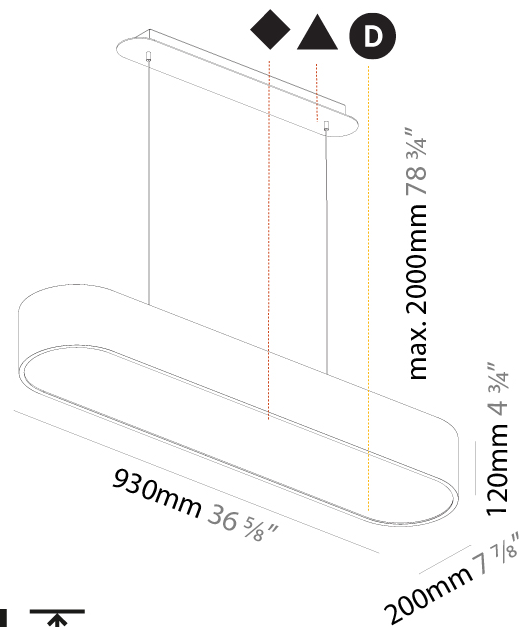

GENERAL

Series: Smoothy
Subseries: Smoothline
Partner: Prolicht
Division: Architectural
Installation: Suspension
Product Type: Pendant
Mounting Location: Ceiling
Light Distribution: Direct

PHYSICAL

Shape: Oval
Length (mm): 930
Length (in): 36 5/8
Width (mm): 200
Width (in): 7 7/8
Height (mm): 120
Height (in): 4 3/4
Max. Overall Height (mm): 2120
Max. Overall Height (in): 82 1/2
Weight (kg): 6.973
Weight (lbs): 15.34
Diffuser: PMMA - Opal or Micro-Prism
Fixture Finish: SSR / BKV / CWI / CRY / HAB / UFT / ITA / RUA / FTG / MYG / LOD / PUS / FRO / FUP / KIA / POP / BLS / SPG / MEY / GOH / CHC / COM / ABZ / JAG / OBR / MOS / ROR
Fixture Material: Extruded Aluminum / Steel
Cable Details: 2000mm / 78 3/4"

ELECTRICAL

Lamp Type: LED (Zhaga Standard)
Input Wattage (W): 31.5
Total Output Wattage (W): 27
Dimming: Tri-Mode (Non-Dimming and Phase Dimming (120Vac only) and 0-10V Dimming)
Driver Included: Yes
Driver Location: Integrated
Driver Type: Constant Current - Universal
Driver Class: Class 2
Input Voltage (V): 120 - 277
Constant Current (MA): 500

LED

Number of LEDs: 9
Color Temperature (°K): 3000 / 4000
Max. Delivered Lumen (lm): 2190 / 2410
CRI: >80 CRI
Lamp Life (hrs): 50000
Upon Request: Other CCT available

OPTICAL

RATINGS AND CERTIFICATIONS

Certified By: Certified for North American Standards
IP rating: IP20