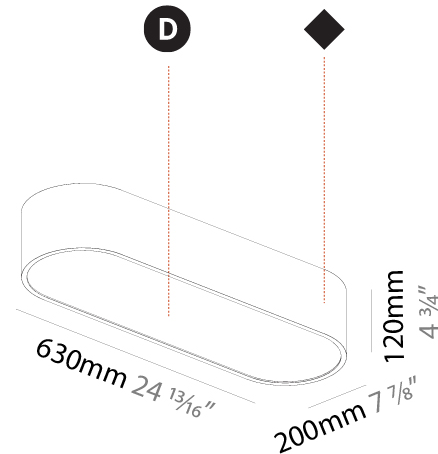

GENERAL

Series: Smoothy
Subseries: Smoothline
Partner: Prolicht
Division: Architectural
Installation: Surface
Product Type: Ceiling Surface
Mounting Location: Ceiling
Light Distribution: Direct

PHYSICAL

Shape: Oval
Length (mm): 630
Length (in): 24 13/16
Width (mm): 200
Width (in): 7 7/8
Height (mm): 120
Height (in): 4 3/4
Weight (kg): 3.403
Weight (lbs): 7.49
Diffuser: PMMA - Opal or Micro-Prism
Fixture Finish: SSR / BKV / CWI / CRY / HAB / UFT / ITA / RUA / FTG / MYG / LOD / PUS / FRO / FUP / KIA / POP / BLS / SPG / MEY / GOH / CHC / COM / ABZ / JAG / OBR / MOS / ROR
Fixture Material: Extruded Aluminum / Steel

ELECTRICAL

Lamp Type: LED (Zhaga Standard)
Input Wattage (W): 21
Total Output Wattage (W): 18
Dimming: Tri-Mode (Non-Dimming and Phase Dimming (120Vac only) and 0-10V Dimming)
Driver Included: Yes
Driver Location: Integrated
Driver Type: Constant Current - Universal
Driver Class: Class 2
Input Voltage (V): 120 - 277
Constant Current (MA): 500

LED

Color Temperature (°K): 3000 / 4000
Max. Delivered Lumen (lm): 1460 / 1600
CRI: >80 CRI
Lamp Life (hrs): 50000
Upon Request: Other CCT available

OPTICAL

RATINGS AND CERTIFICATIONS

Certified By: Certified for North American Standards
IP rating: IP20

PROJECT
TYPE
SPECIFIER
QUANTITY
DATE