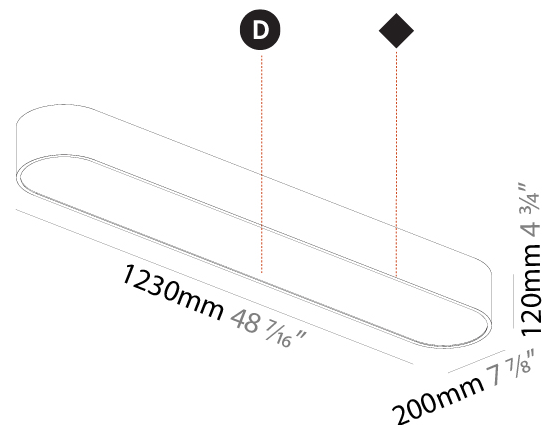

GENERAL

Series: Smoothy
Subseries: Smoothline
Partner: Prolicht
Division: Architectural
Installation: Surface
Product Type: Ceiling Surface
Mounting Location: Ceiling
Light Distribution: Direct

PHYSICAL

Shape: Oval
Length (mm): 1230
Length (in): 48 7/16
Width (mm): 200
Width (in): 7 7/8
Height (mm): 120
Height (in): 4 3/4

Diffuser: [PMMA - Opal or Micro-Prism](#)
Fixture Finish: [SSR / BKV / CWI / CRY / HAB / UFT / ITA / RUA / FTG / MYG / LOD / PUS / FRO / FUP / KIA / POP / BLS / SPG / MEY / GOH / CHC / COM / ABZ / JAG / OBR / MOS / ROR](#)
Fixture Material: [Extruded Aluminum / Steel](#)

ELECTRICAL

Lamp Type: LED (Zhaga Standard)
Input Wattage (W): 42
Total Output Wattage (W): 36
Dimming: [Tri-Mode (Non-Dimming and Phase Dimming (120Vac only) and 0-10V Dimming)](#)
Driver Included: Yes
Driver Location: Integrated
Driver Type: Constant Current - Universal
Driver Class: Class 1
Input Voltage (V): 120 - 277
Constant Current (MA): 500

LED

Color Temperature (°K): [3000 / 4000](#)
Max. Delivered Lumen (lm): [2920 / 3210](#)
CRI: >80 CRI
Lamp Life (hrs): 50000
Upon Request: Other CCT available

OPTICAL

RATINGS AND CERTIFICATIONS

Certified By: Certified for North American Standards
IP rating: IP20

PROJECT
TYPE
SPECIFIER
QUANTITY
DATE