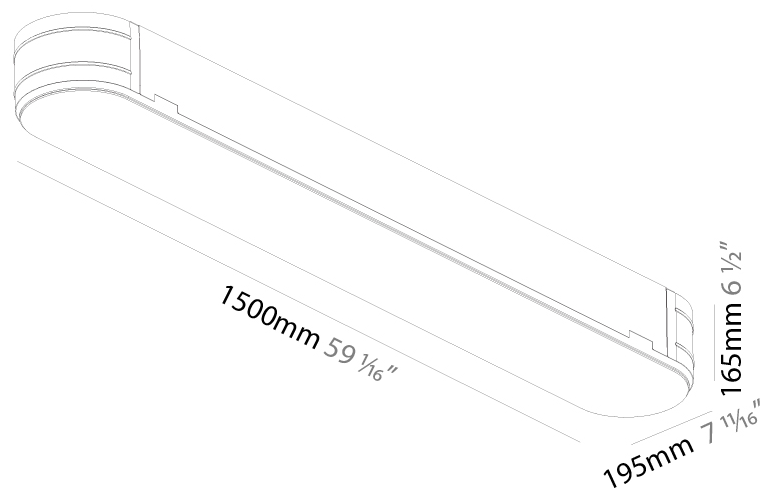

GENERAL

Series: Smoothy
Subseries: Smoothline
Partner: Prolicht
Division: Architectural
Installation: Trimless
Product Type: Ceiling Recessed
Mounting Location: Ceiling
Light Distribution: Direct

PHYSICAL

Shape: Oval
Length (mm): 1500
Length (in): 59 1/16
Width (mm): 195
Width (in): 7 11/16
Depth (mm): 165
Depth (in): 6 1/2
Ceiling Thickness (mm): 10 / 12.5 / 15 / 25 / 30
Ceiling Thickness (in): 3/8 or 1/2 or 9/16 or 1 or 1 3/16
Min. Recessing Depth (mm): 180
Min. Recessing Depth (in): 7 1/16
Weight (kg): 9.4
Weight (lbs): 20.68
Diffuser: PMMA - Opal
Fixture Material: Extruded Aluminum / Steel
Cut-out Measurements: 1535mm / 60 7/16" x 230mm / 9 1/16"
Upon Request: Unique Sizes Unique Ceiling Thickness Unique Mounting Depth Spot Inserts

ELECTRICAL

Lamp Type: LED (Zhaga Standard)
Input Wattage (W): 52.5
Total Output Wattage (W): 45
Dimming: Tri-Mode (Non-Dimming and Phase Dimming (120Vac only) and 0-10V Dimming)
Driver Included: Yes
Driver Location: Integrated
Driver Type: Constant Current - Universal
Driver Class: Class 2
Input Voltage (V): 120 - 277
Constant Current (MA): 500

LED

Color Temperature (°K): 3000 / 4000
Max. Delivered Lumen (lm): 3890 / 4280
CRI: >80 CRI
Lamp Life (hrs): 50000
Upon Request: Other CCT available

OPTICAL

RATINGS AND CERTIFICATIONS

Certified By: Certified for North American Standards
IP rating: IP20

PROJECT
TYPE
SPECIFIER
QUANTITY
DATE

1535mm x 230mm
60 7/16" x 9 1/16"

10 | 12 1/2 | 15 | 25 | 30mm
3/8" | 1/2" | 9/16" | 1" | 1 3/16"