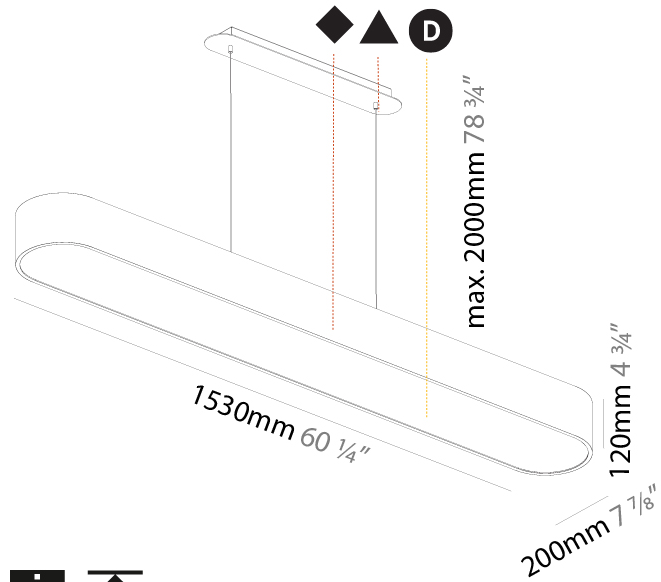

GENERAL

Series: Smoothy
Subseries: Smoothline
Partner: Prolicht
Division: Architectural
Installation: Suspension
Product Type: Pendant
Mounting Location: Ceiling
Light Distribution: Direct

PHYSICAL

Shape: Oblong
Length (mm): 1530
Length (in): 60 1/4
Width (mm): 200
Width (in): 7 7/8
Height (mm): 120
Height (in): 4 3/4
Max. Overall Height (mm): 2120
Max. Overall Height (in): 82 1/2
Weight (kg): 10.765
Weight (lbs): 23.73
Diffuser: PMMA - Opal or Micro-Prism
Fixture Finish: SSR / BKV / CWI / CRV / HAB / UFT / ITA / RUA / FTG / MYG / LOD / PUS / FRO / FUP / KIA / POP / BLS / SPG / MEY / GOH / CHC / COM / ABZ / JAG / OBR / MOS / ROR
Fixture Material: Extruded Aluminum / Steel
Cable Details: 2000mm / 78 3/4"

ELECTRICAL

Lamp Type: LED (Zhaga Standard)
Input Wattage (W): 52.5
Total Output Wattage (W): 45
Dimming: Tri-Mode (Non-Dimming and Phase Dimming (120Vac only) and 0-10V Dimming)
Driver Included: Yes
Driver Location: Integrated
Driver Type: Constant Current - Universal
Driver Class: Class 2
Input Voltage (V): 120 - 277
Constant Current (MA): 500

LED

Number of LEDs: 15
Color Temperature (°K): 3000 / 4000
Max. Delivered Lumen (lm): 3650 / 4010
CRI: >80 CRI
Lamp Life (hrs): 50000
Upon Request: Other CCT available

OPTICAL

RATINGS AND CERTIFICATIONS

Certified By: Certified for North American Standards
IP rating: IP20