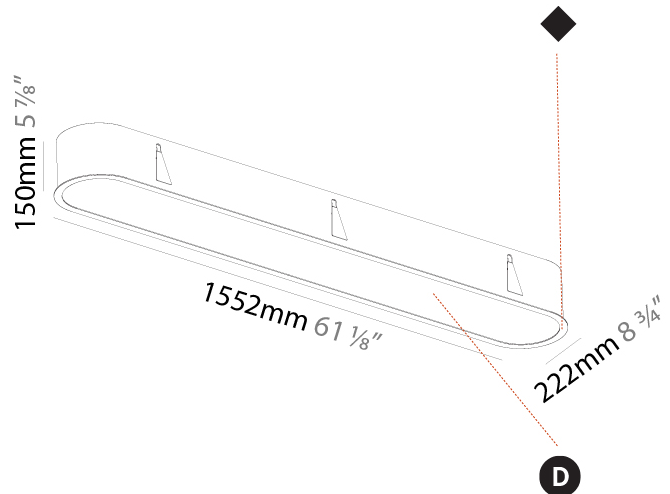

PHYSICAL

Shape: Oval
Length (mm): 1552
Length (in): 61 1/8
Width (mm): 222
Width (in): 8 3/4
Depth (mm): 150
Depth (in): 5 7/8
Ceiling Thickness (mm): 10 / 12.5 / 15 / 25
Ceiling Thickness (in): 3/8 or 1/2 or 9/16 or 1
Min. Recessing Depth (mm): 160
Min. Recessing Depth (in): 6 5/16
Weight (kg): 8.895
Weight (lbs): 19.57
Diffuser: PMMA - Opal or Micro-Prism
Fixture Finish: SSR / BKV / CWI / CRY / HAB / UFT / ITA / RUA / FTG / MYG / LOD / PUS / FRO / FUP / KIA / POP / BLS / SPG / MEY / GOH / CHC / COM / ABZ / JAG / OBR / MOS / ROR
Fixture Material: Extruded Aluminum / Steel
Cut-out Measurements: 1535mm / 60 7/16" x 205mm / 8 1/16"

ELECTRICAL

Lamp Type: LED (Zhaga Standard)
Input Wattage (W): 52.8
Total Output Wattage (W): 45
Dimming: Tri-Mode (Non-Dimming and Phase Dimming (120Vac only) and 0-10V Dimming)
Driver Included: Yes
Driver Location: Integrated
Driver Type: Constant Current - Universal
Driver Class: Class 2
Input Voltage (V): 120 - 277
Constant Current (MA): 500

LED

Color Temperature (°K): 3000 / 4000
Max. Delivered Lumen (lm): 3570 / 3920
CRI: >80 CRI
Lamp Life (hrs): 50000
Upon Request: Other CCT available

OPTICAL

RATINGS AND CERTIFICATIONS

Certified By: Certified for North American Standards
IP rating: IP20

PROJECT
TYPE
SPECIFIER
QUANTITY
DATE