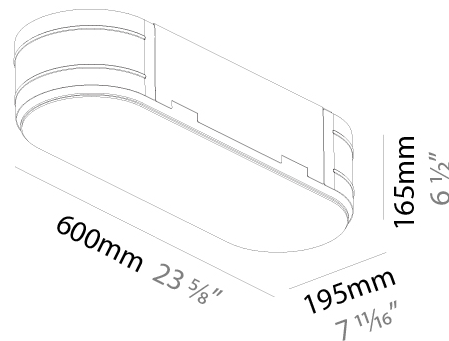

GENERAL

Series: Smoothy
Subseries: Smoothline
Partner: Prolicht
Division: Architectural
Installation: Trimless
Product Type: Ceiling Recessed
Mounting Location: Ceiling
Light Distribution: Direct

PHYSICAL

Shape: Oval
Length (mm): 600
Length (in): 23 5/8
Width (mm): 195
Width (in): 7 11/16
Depth (mm): 165
Depth (in): 6 1/2
Ceiling Thickness (mm): 10 / 12.5 / 15 / 25 / 30
Ceiling Thickness (in): 3/8 or 1/2 or 9/16 or 1 or 1 3/16
Min. Recessing Depth (mm): 180
Min. Recessing Depth (in): 7 1/16
Weight (kg): 3.8
Weight (lbs): 7.6
Diffuser: PMMA - Opal
Fixture Material: Extruded Aluminum / Steel
Cut-out Measurements: 635mm / 25" x 230mm / 9 1/16"
Upon Request: Unique Sizes Unique Ceiling Thickness Unique Mounting Depth Spot Inserts

ELECTRICAL

Lamp Type: LED (Zhaga Standard)
Input Wattage (W): 20.5
Total Output Wattage (W): 18
Dimming: [Tri-Mode (Non-Dimming and Phase Dimming (120Vac only) and 0-10V Dimming)](#)
Driver Included: Yes
Driver Location: Integrated
Driver Type: Constant Current - Universal
Driver Class: Class 2
Input Voltage (V): 120 - 277
Constant Current (MA): 500

LED

[Color Temperature (°K): 3000 / 4000](#)
Max. Delivered Lumen (lm): 1560 / 1710
CRI: >80 CRI
Lamp Life (hrs): 50000
Upon Request: Other CCT available

OPTICAL

RATINGS AND CERTIFICATIONS

Certified By: Certified for North American Standards
IP rating: IP20

PROJECT
TYPE
SPECIFIER
QUANTITY
DATE

635mm x 230mm
25" x 9 1/16"

10 | 12 1/2 | 15 | 25 | 30mm
3/8" | 1/2" | 9/16" | 1" | 3/16"

165mm
6 1/2"