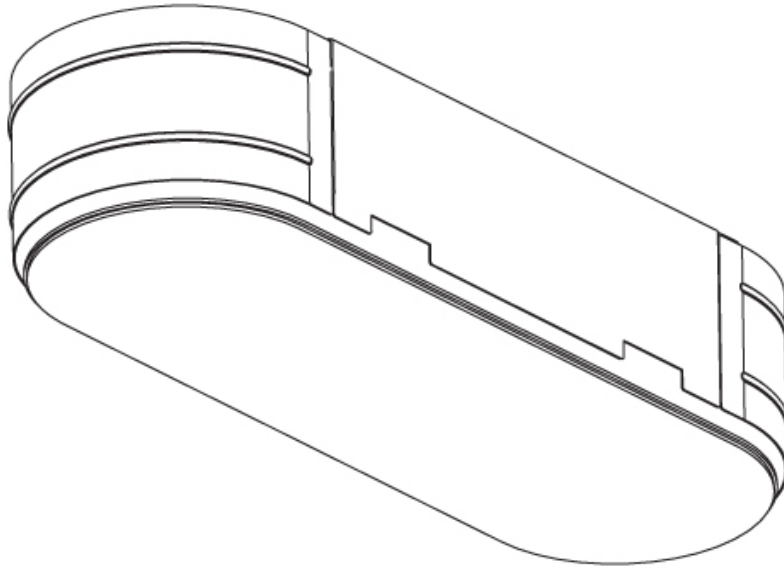

PROJECT
TYPE
SPECIFIER
QUANTITY
DATE

635mm x 230mm
25" x 9 1/16"

10 | 12 1/2 | 15 | 25 | 30mm
3/8" | 1/2" | 9/16" | 1" | 3/16"

165mm
6 1/2"

SMOOTHLINE TRIMLESS

A37514-

PROJECT	_____
TYPE	_____
SPECIFIER	_____
QUANTITY	_____
DATE	_____