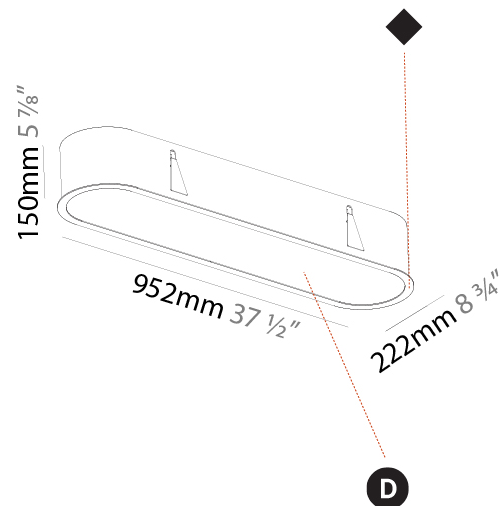

PHYSICAL

Shape: Oval
Length (mm): 952
Length (in): 37 1/2
Width (mm): 222
Width (in): 8 3/4
Depth (mm): 150
Depth (in): 5 7/8
Ceiling Thickness (mm): 10 / 12.5 / 15 / 25
Ceiling Thickness (in): 3/8 or 1/2 or 9/16 or 1
Min. Recessing Depth (mm): 160
Min. Recessing Depth (in): 6 5/16
Weight (kg): 5.93
Weight (lbs): 13.05
Diffuser: PMMA - Opal or Micro-Prism
Fixture Finish: SSR / BKV / CWI / CRY / HAB / UFT / ITA / RUA / FTG / MYG / LOD / PUS / FRO / FUP / KIA / POP / BLS / SPG / MEY / GOH / CHC / COM / ABZ / JAG / OBR / MOS / ROR
Fixture Material: Extruded Aluminum / Steel
Cut-out Measurements: 935mm / 36 13/16" x 205mm / 8 1/16"

ELECTRICAL

Lamp Type: LED (Zhaga Standard)
Input Wattage (W): 31.9
Total Output Wattage (W): 27
Dimming: Tri-Mode (Non-Dimming and Phase Dimming (120Vac only) and 0-10V Dimming)
Driver Included: Yes
Driver Location: Integrated
Driver Type: Constant Current - Universal
Driver Class: Class 2
Input Voltage (V): 120 - 277
Constant Current (MA): 500

LED

Color Temperature (°K): 3000 / 4000
Max. Delivered Lumen (lm): 2140 / 2350
CRI: >80 CRI
Lamp Life (hrs): 50000
Upon Request: Other CCT available

OPTICAL

RATINGS AND CERTIFICATIONS

Certified By: Certified for North American Standards
IP rating: IP20

PROJECT
TYPE
SPECIFIER
QUANTITY
DATE

935mm x 205mm
36 13/16" x 8 1/16"

10 - 25mm
3/8" - 1"

160mm
6 5/16"