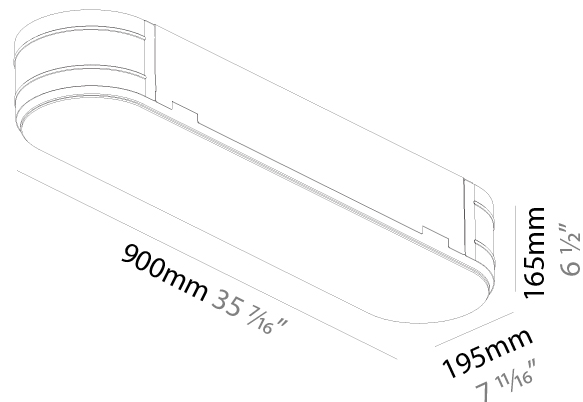

GENERAL

Series: Smoothy
Subseries: Smoothline
Partner: Prolicht
Division: Architectural
Installation: Trimless
Product Type: Ceiling Recessed
Mounting Location: Ceiling
Light Distribution: Direct

PHYSICAL

Shape: Oval
Length (mm): 900
Length (in): 35 7/16
Width (mm): 195
Width (in): 7 11/16
Depth (mm): 165
Depth (in): 6 1/2
Ceiling Thickness (mm): 10 / 12.5 / 15 / 25 / 30
Ceiling Thickness (in): 3/8 or 1/2 or 9/16 or 1 or 1 3/16
Min. Recessing Depth (mm): 180
Min. Recessing Depth (in): 7 1/16
Weight (kg): 5.756
Weight (lbs): 12.66
Diffuser: PMMA - Opal
Fixture Material: Extruded Aluminum / Steel
Cut-out Measurements: 935mm / 36 15/16" x 230mm / 9 1/16"
Upon Request: Unique Sizes Unique Ceiling Thickness Unique Mounting Depth Spot Inserts

ELECTRICAL

Lamp Type: LED (Zhaga Standard)
Input Wattage (W): 31.5
Total Output Wattage (W): 27
Dimming: Tri-Mode (Non-Dimming and Phase Dimming (120Vac only) and 0-10V Dimming)
Driver Included: Yes
Driver Location: Integrated
Driver Type: Constant Current - Universal
Driver Class: Class 2
Input Voltage (V): 120 - 277
Constant Current (MA): 500

LED

Color Temperature (°K): 3000 / 4000
Max. Delivered Lumen (lm): 2340 / 2570
CRI: >80 CRI
Lamp Life (hrs): 50000
Upon Request: Other CCT available

OPTICAL

RATINGS AND CERTIFICATIONS

Certified By: Certified for North American Standards
IP rating: IP20

PROJECT
TYPE
SPECIFIER
QUANTITY
DATE

935mm x 230mm
36 13/16" x 9 1/16"

10 | 12 1/2 | 15 | 25 | 30mm
3/8" | 1/2" | 9/16" | 1" | 3/16"