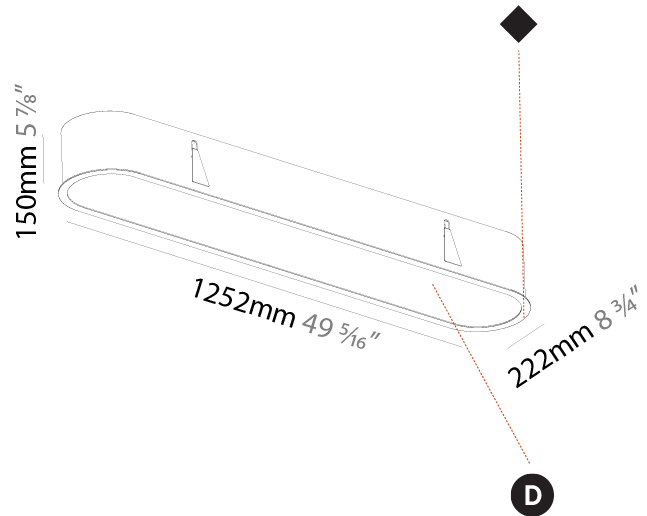

PHYSICAL

Shape: Oval
Length (mm): 1252
Length (in): 49 5/16
Width (mm): 222
Width (in): 8 3/4
Depth (mm): 150
Depth (in): 5 7/8
Ceiling Thickness (mm): 10 / 12.5 / 15 / 25
Ceiling Thickness (in): 3/8 or 1/2 or 9/16 or 1
Min. Recessing Depth (mm): 160
Min. Recessing Depth (in): 6 5/16
Weight (kg): 7.634
Weight (lbs): 16.80
Diffuser: PMMA - Opal or Micro-Prism
Fixture Finish: SSR / BKV / CWI / CRY / HAB / UFT / ITA / RUA / FTG / MYG / LOD / PUS / FRO / FUP / KIA / POP / BLS / SPG / MEY / GOH / CHC / COM / ABZ / JAG / OBR / MOS / ROR
Fixture Material: Extruded Aluminum / Steel
Cut-out Measurements: 1235mm / 48 5/8" x 205mm / 8 1/16"

ELECTRICAL

Lamp Type: LED (Zhaga Standard)
Input Wattage (W): 41.8
Total Output Wattage (W): 36
Dimming: Tri-Mode (Non-Dimming and Phase Dimming (120Vac only) and 0-10V Dimming)
Driver Included: Yes
Driver Location: Integrated
Driver Type: Constant Current - Universal
Driver Class: Class 2
Input Voltage (V): 120 - 277
Constant Current (MA): 500

LED

Color Temperature (°K): 3000 / 4000
Max. Delivered Lumen (lm): 2860 / 3140
CRI: >80 CRI
Lamp Life (hrs): 50000
Upon Request: Other CCT available

OPTICAL

RATINGS AND CERTIFICATIONS

Certified By: Certified for North American Standards
IP rating: IP20

PROJECT
TYPE
SPECIFIER
QUANTITY
DATE