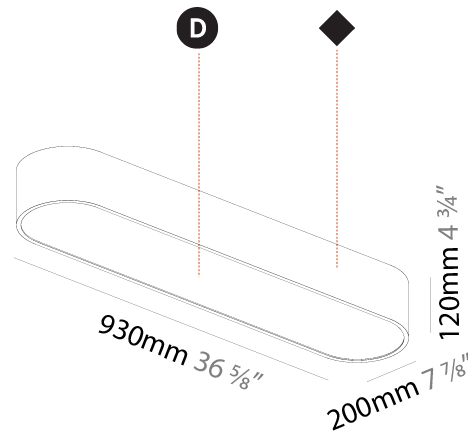

GENERAL

Series: Smoothy
Subseries: Smoothline
Partner: Prolicht
Division: Architectural
Installation: Surface
Product Type: Ceiling Surface
Mounting Location: Ceiling
Light Distribution: Direct

PHYSICAL

Shape: Oval
Length (mm): 930
Length (in): 36 ⁵/₈
Width (mm): 200
Width (in): 7 ⁷/₈
Height (mm): 120
Height (in): 4 ³/₄
Weight (kg): 5.108
Weight (lbs): 11.24
Diffuser: PMMA - Opal or Micro-Prism
Fixture Finish: SSR / BKV / CWI / CRY / HAB / UFT / ITA / RUA / FTG / MYG / LOD / PUS / FRO / FUP / KIA / POP / BLS / SPG / MEY / GOH / CHC / COM / ABZ / JAG / OBR / MOS / ROR
Fixture Material: Extruded Aluminum / Steel

ELECTRICAL

Lamp Type: LED (Zhaga Standard)
Input Wattage (W): 31.5
Total Output Wattage (W): 27
Dimming: Tri-Mode (Non-Dimming and Phase Dimming (120Vac only) and 0-10V Dimming)
Driver Included: Yes
Driver Location: Integrated
Driver Type: Constant Current - Universal
Driver Class: Class 2
Input Voltage (V): 120 - 277
Constant Current (MA): 500

LED

Color Temperature (°K): 3000 / 4000
Max. Delivered Lumen (lm): 2190 / 2410
CRI: >80 CRI
Lamp Life (hrs): 50000
Upon Request: Other CCT available

OPTICAL

RATINGS AND CERTIFICATIONS

Certified By: Certified for North American Standards
IP rating: IP20

PROJECT
TYPE
SPECIFIER
QUANTITY
DATE