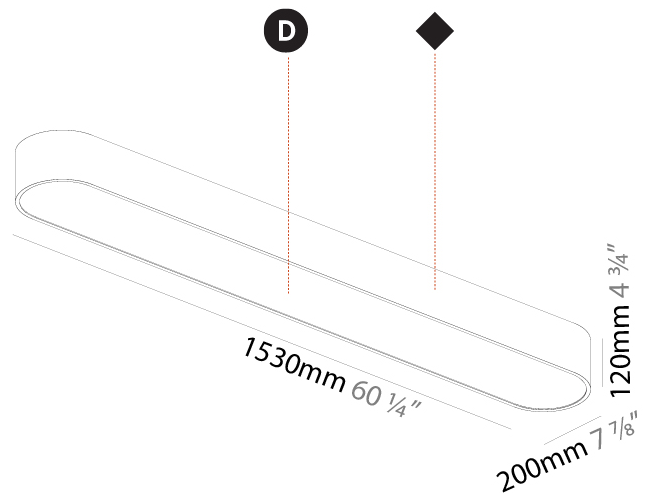

GENERAL

Series: Smoothy
Subseries: Smoothline
Partner: Prolicht
Division: Architectural
Installation: Surface
Product Type: Ceiling Surface
Mounting Location: Ceiling
Light Distribution: Direct

PHYSICAL

Shape: Oval
Length (mm): 1530
Length (in): 60 1/4
Width (mm): 200
Width (in): 7 7/8
Height (mm): 120
Height (in): 4 3/4

Diffuser: PMMA - Opal or Micro-Prism
Fixture Finish: SSR / BKV / CWI / CRY / HAB / UFT / ITA / RUA / FTG / MYG / LOD / PUS / FRO / FUP / KIA / POP / BLS / SPG / MEY / GOH / CHC / COM / ABZ / JAG / OBR / MOS / ROR
Fixture Material: Extruded Aluminum / Steel

ELECTRICAL

Lamp Type: LED (Zhaga Standard)
Input Wattage (W): 52
Total Output Wattage (W): 45
Dimming: Tri-Mode (Non-Dimming and Phase Dimming (120Vac only) and 0-10V Dimming)
Driver Included: Yes
Driver Location: Integrated
Driver Type: Constant Current - Universal
Driver Class: Class 2
Input Voltage (V): 120 - 277
Constant Current (MA): 500

LED

Color Temperature (°K): 3000 / 4000
Max. Delivered Lumen (lm): 3650 / 4010
CRI: >80 CRI
Lamp Life (hrs): 50000
Upon Request: Other CCT available

OPTICAL

RATINGS AND CERTIFICATIONS

Certified By: Certified for North American Standards
IP rating: IP20

PROJECT
TYPE
SPECIFIER
QUANTITY
DATE