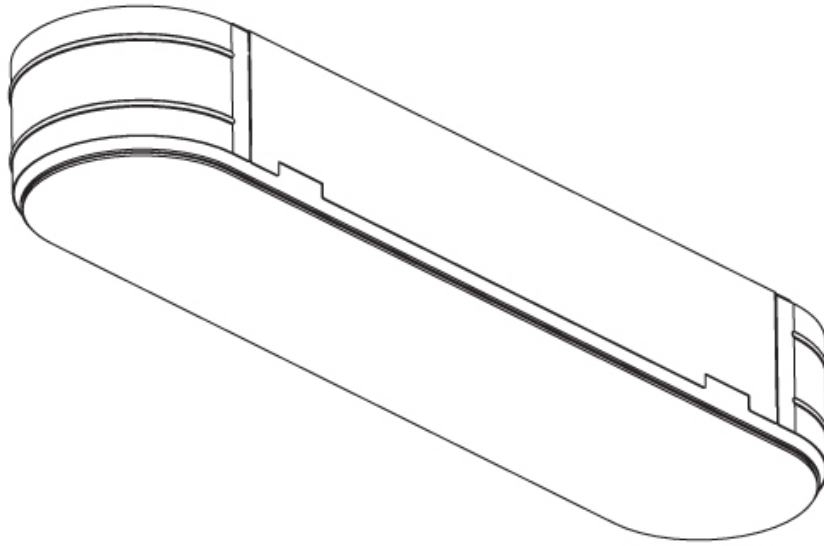

PROJECT
TYPE
SPECIFIER
QUANTITY
DATE

935mm x 230mm
36 13/16" x 9 1/16"

10 | 12 1/2 | 15 | 25 | 30mm
3/8" | 1/2" | 9/16" | 1" | 3/16"

SMOOTHLINE TRIMLESS

A37516-

PROJECT	_____
TYPE	_____
SPECIFIER	_____
QUANTITY	_____
DATE	_____