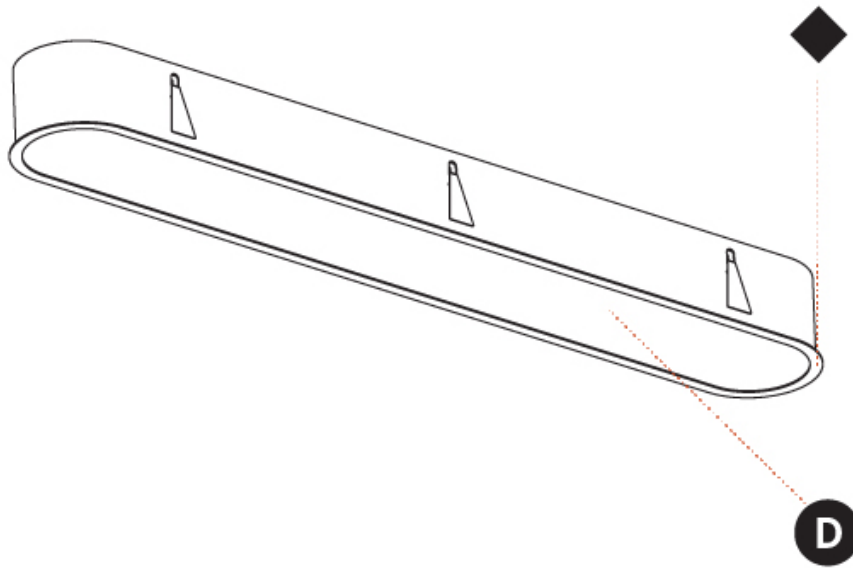

PROJECT
TYPE
SPECIFIER
QUANTITY
DATE

1535mm x 205mm
 60 7/16" x 8 1/16"

10 - 25mm
 3/8" - 1"

160mm
 6 5/16"

SMOOTHLINE RECESSED

A37761-

PROJECT	_____
TYPE	_____
SPECIFIER	_____
QUANTITY	_____
DATE	_____

SMOOTHY