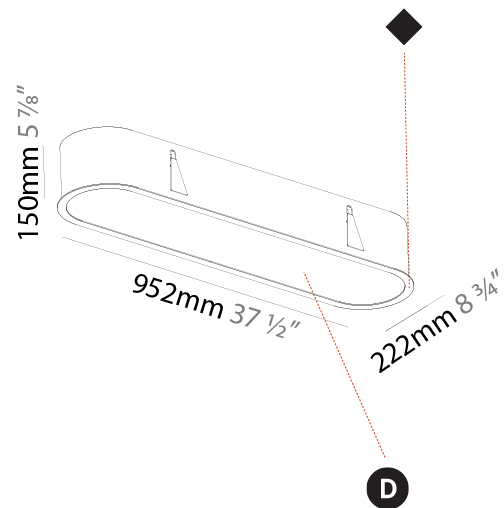

PHYSICAL

Shape: Oval
Length (mm): 952
Length (in): 37 1/2
Width (mm): 222
Width (in): 8 3/4
Depth (mm): 150
Depth (in): 5 7/8
Ceiling Thickness (mm): 10 / 12.5 / 15 / 25
Ceiling Thickness (in): 3/8 or 1/2 or 9/16 or 1
Min. Recessing Depth (mm): 160
Min. Recessing Depth (in): 6 5/16
Weight (kg): 5.93
Weight (lbs): 13.05
Diffuser: PMMA - Opal or Micro-Prism
Fixture Finish: SSR / BKV / CWI / CRY / HAB / UFT / ITA / RUA / FTG / MYG / LOD / PUS / FRO / FUP / KIA / POP / BLS / SPG / MEY / GOH / CHC / COM / ABZ / JAG / OBR / MOS / ROR
Fixture Material: Extruded Aluminum / Steel
Cut-out Measurements: 935mm / 36 13/16" x 205mm / 8 1/16"

ELECTRICAL

Lamp Type: LED (Zhaga Standard)
Input Wattage (W): 31.9
Total Output Wattage (W): 27
Dimming: Tri-Mode (Non-Dimming and Phase Dimming (120Vac only) and 0-10V Dimming)
Driver Included: Yes
Driver Location: Integrated
Driver Type: Constant Current - Universal
Driver Class: Class 2
Input Voltage (V): 120 - 277
Constant Current (MA): 500

LED

Color Temperature (°K): 3000 / 4000
Max. Delivered Lumen (lm): 2140 / 2350
CRI: >80 CRI
Lamp Life (hrs): 50000
Upon Request: Other CCT available

OPTICAL

RATINGS AND CERTIFICATIONS

Certified By: Certified for North American Standards
IP rating: IP20

PROJECT
TYPE
SPECIFIER
QUANTITY
DATE