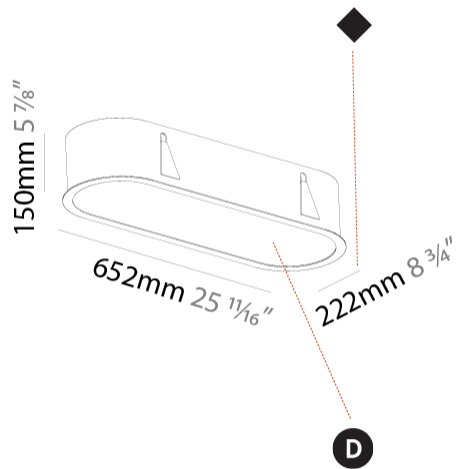

GENERAL

Series: Smoothy
Subseries: Smoothline
Partner: Prolicht
Division: Architectural
Installation: Recessed
Product Type: Ceiling Recessed
Mounting Location: Ceiling
Light Distribution: Direct

PHYSICAL

Shape: Oval
Length (mm): 652
Length (in): 25 11/16
Width (mm): 222
Width (in): 8 3/4
Depth (mm): 150
Depth (in): 5 7/8
Ceiling Thickness (mm): 10 / 12.5 / 15 / 25
Ceiling Thickness (in): 3/8 or 1/2 or 9/16 or 1
Min. Recessing Depth (mm): 160
Min. Recessing Depth (in): 6 5/16
Weight (kg): 4.033
Weight (lbs): 8.87
Diffuser: PMMA - Opal or Micro-Prism
Fixture Finish: SSR / BKV / CWI / CRY / HAB / UFT / ITA / RUA / FTG / MYG / LOD / PUS / FRO / FUP / KIA / POP / BLS / SPG / MEY / GOH / CHC / COM / ABZ / JAG / OBR / MOS / ROR
Fixture Material: Extruded Aluminum / Steel
Cut-out Measurements: 635mm / 25" x 205mm / 8 1/16"

ELECTRICAL

Lamp Type: LED (Zhaga Standard)
Input Wattage (W): 21
Total Output Wattage (W): 18
Dimming: Tri-Mode (Non-Dimming and Phase Dimming (120Vac only) and 0-10V Dimming)
Driver Included: Yes
Driver Location: Integrated
Driver Type: Constant Current - Universal
Driver Class: Class 2
Input Voltage (V): 120 - 277
Constant Current (MA): 500

LED

Color Temperature (°K): 3000 / 4000
Max. Delivered Lumen (lm): 1430 / 1570
CRI: >80 CRI
Lamp Life (hrs): 50000
Upon Request: Other CCT available

OPTICAL

RATINGS AND CERTIFICATIONS

Certified By: Certified for North American Standards
IP rating: IP20