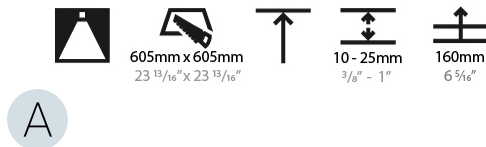

PHYSICAL

Shape: Square
Length (mm): 622
Length (in): 24 1/2
Width (mm): 622
Width (in): 24 1/2
Height (mm): 150
Height (in): 5 7/8
Ceiling Thickness (mm): 10 / 12.5 / 15 / 25
Ceiling Thickness (in): 3/8 or 1/2 or 9/16 or 1
Min. Recessing Depth (mm): 160
Min. Recessing Depth (in): 6 5/16
Weight (kg): 12.317
Weight (lbs): 27.10
Diffuser: PMMA - Opal or Micro-Prism
Fixture Finish: SSR / BKV / CWI / CRY / HAB / UFT / ITA / RUA / FTG / MYG / LOD / PUS / FRO / FUP / KIA / POP / BLS / SPG / MEY / GOH / CHC / COM / ABZ / JAG / OBR / MOS / ROR
Fixture Material: Extruded Aluminum / Steel
Cut-out Measurements: 605mm / 23 13/16" x 605mm / 23 13/16"

ELECTRICAL

Lamp Type: LED (Zhaga Standard)
Input Wattage (W): 55
Total Output Wattage (W): 49.7
Dimming: Non-Dimmable
Driver Included: Yes
Driver Location: Integrated
Driver Type: Constant Current - Universal
Driver Class: Class 2
Input Voltage (V): 120 - 277
Constant Current (MA): 350
Upon Request: (Not included - see components) Integral: 0-10Vdc dimming / Phase dimming 120Vac only

LED

Color Temperature (°K): 3000 / 4000
Max. Delivered Lumen (lm): 5520 / 5720
CRI: >80 CRI
Efficiency (%): 0.827
Lamp Life (hrs): 50000
Upon Request: Other CCT available

OPTICAL

RATINGS AND CERTIFICATIONS

Certified By: Certified for North American Standards
IP rating: IP20