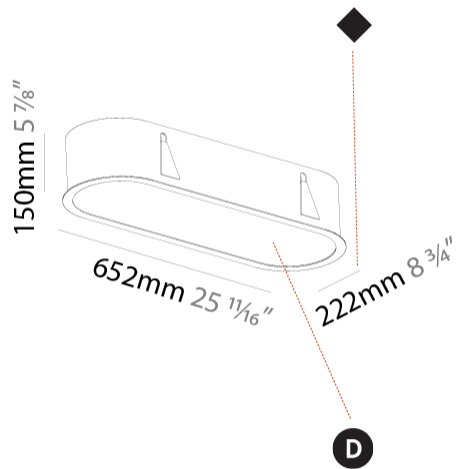

PHYSICAL

Shape: Oval
Length (mm): 652
Length (in): 25 11/16
Width (mm): 222
Width (in): 8 3/4
Depth (mm): 150
Depth (in): 5 7/8
Ceiling Thickness (mm): 10 / 12.5 / 15 / 25
Ceiling Thickness (in): 3/8 or 1/2 or 9/16 or 1
Min. Recessing Depth (mm): 160
Min. Recessing Depth (in): 6 5/16
Weight (kg): 4.033
Weight (lbs): 8.87
Diffuser: PMMA - Opal or Micro-Prism
Fixture Finish: SSR / BKV / CWI / CRY / HAB / UFT / ITA / RUA / FTG / MYG / LOD / PUS / FRO / FUP / KIA / POP / BLS / SPG / MEY / GOH / CHC / COM / ABZ / JAG / OBR / MOS / ROR
Fixture Material: Extruded Aluminum / Steel
Cut-out Measurements: 635mm / 25" x 205mm / 8 1/16"

ELECTRICAL

Lamp Type: LED (Zhaga Standard)
Input Wattage (W): 21
Total Output Wattage (W): 18
Dimming: Tri-Mode (Non-Dimming and Phase Dimming (120Vac only) and 0-10V Dimming)
Driver Included: Yes
Driver Location: Integrated
Driver Type: Constant Current - Universal
Driver Class: Class 2
Input Voltage (V): 120 - 277
Constant Current (MA): 500

LED

Color Temperature (°K): 3000 / 4000
Max. Delivered Lumen (lm): 1430 / 1570
CRI: >80 CRI
Lamp Life (hrs): 50000
Upon Request: Other CCT available

OPTICAL

RATINGS AND CERTIFICATIONS

Certified By: Certified for North American Standards
IP rating: IP20

PROJECT
TYPE
SPECIFIER
QUANTITY
DATE

635mm x 205mm
25" x 8 1/16"

10 - 25mm
3/8" - 1"

160mm
6 5/16"