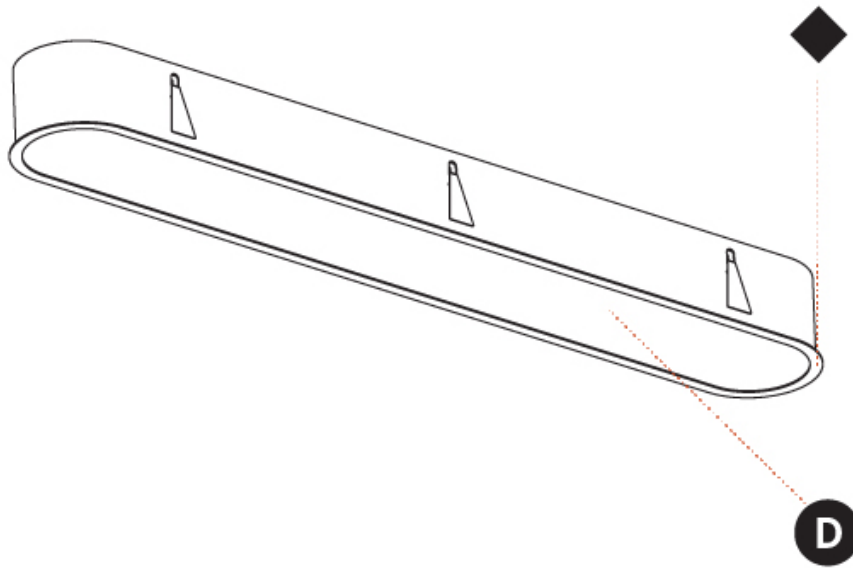

PROJECT
TYPE
SPECIFIER
QUANTITY
DATE

1535mm x 205mm
 60 7/16" x 8 1/16"

10 - 25mm
 3/8" - 1"

160mm
 6 5/16"

SMOOTHLINE RECESSED

A37761-

PROJECT	_____
TYPE	_____
SPECIFIER	_____
QUANTITY	_____
DATE	_____

PROJECT _____
 TYPE _____
 SPECIFIER _____
 QUANTITY _____
 DATE _____