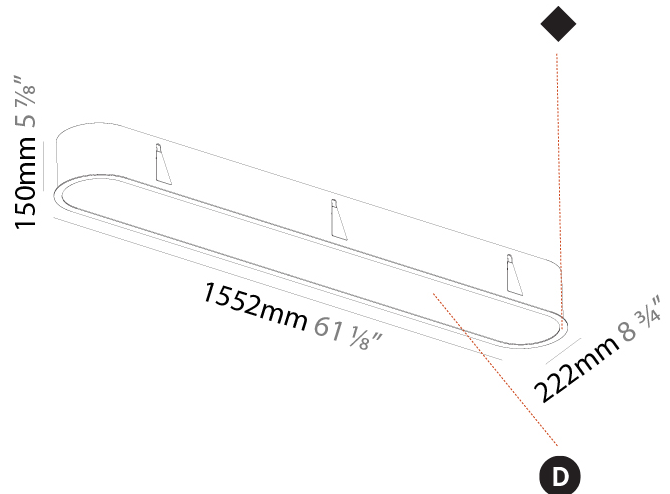

PHYSICAL

Shape: Oval
 Length (mm): 652
 Length (in): 25 11/16
 Width (mm): 222
 Width (in): 8 3/4
 Depth (mm): 150
 Depth (in): 5 7/8
 Ceiling Thickness (mm): 10 / 12.5 / 15 / 25
 Ceiling Thickness (in): 3/8 or 1/2 or 9/16 or 1
 Min. Recessing Depth (mm): 160
 Min. Recessing Depth (in): 6 5/16
 Weight (kg): 4.033
 Weight (lbs): 8.87
 Diffuser: PMMA - Opal or Micro-Prism
 Fixture Finish: SSR / BKV / CWI / CRY / HAB / UFT / ITA / RUA / FTG / MYG / LOD / PUS / FRO / FUP / KIA / POP / BLS / SPG / MEY / GOH / CHC / COM / ABZ / JAG / OBR / MOS / ROR
 Fixture Material: Extruded Aluminum / Steel
 Cut-out Measurements: 635mm / 25" x 205mm / 8 1/16"

PHYSICAL

Shape: Oval
 Length (mm): 1552
 Length (in): 61 1/8
 Width (mm): 222
 Width (in): 8 3/4
 Depth (mm): 150
 Depth (in): 5 7/8
 Ceiling Thickness (mm): 10 / 12.5 / 15 / 25
 Ceiling Thickness (in): 3/8 or 1/2 or 9/16 or 1
 Min. Recessing Depth (mm): 160
 Min. Recessing Depth (in): 6 5/16
 Weight (kg): 8.895
 Weight (lbs): 19.57
 Diffuser: PMMA - Opal or Micro-Prism
 Fixture Finish: SSR / BKV / CWI / CRY / HAB / UFT / ITA / RUA / FTG / MYG / LOD / PUS / FRO / FUP / KIA / POP / BLS / SPG / MEY / GOH / CHC / COM / ABZ / JAG / OBR / MOS / ROR
 Fixture Material: Extruded Aluminum / Steel
 Cut-out Measurements: 1535mm / 60 7/16" x 205mm / 8 1/16"

PROJECT
TYPE
SPECIFIER
QUANTITY
DATE

1535mm x 205mm
 60 7/16" x 8 1/16"

10 - 25mm
 3/8" - 1"

160mm
 6 5/16"

SMOOTHLINE RECESSED

A37761-

PROJECT	_____
TYPE	_____
SPECIFIER	_____
QUANTITY	_____
DATE	_____

PROJECT _____
 TYPE _____
 SPECIFIER _____
 QUANTITY _____
 DATE _____