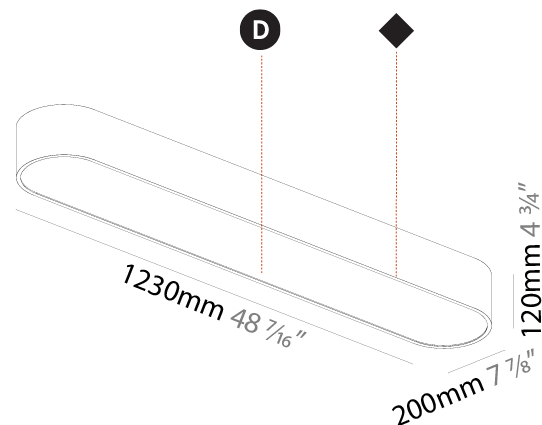

1. To build a product code in our configurator select the specify button on the base model # product page
2. To build a manual product code on this datasheet choose from the options listed below in blue font and add the suffix to the base model #

GENERAL

Series: Smoothy
Subseries: Smoothline
Partner: Prolicht
Division: Architectural
Installation: Surface
Product Type: Ceiling Surface
Mounting Location: Ceiling
Light Distribution: Direct

PHYSICAL

Shape: Oval
Length (mm): 1230
Length (in): 48 7/16
Width (mm): 200
Width (in): 7 7/8
Height (mm): 120
Height (in): 4 3/4

Diffuser: PMMA - Opal or Micro-Prism

Fixture Finish: SSR / BKV / CWI / CRY / HAB / UFT / ITA / RUA / FTG / MYG / LOD / PUS / FRO / FUP / KIA / POP / BLS / SPG / MEY / GOH / CHC / COM / ABZ / JAG / OBR / MOS / ROR

Fixture Material: Extruded Aluminum / Steel

ELECTRICAL

Lamp Type: LED (Zhaga Standard)
Input Wattage (W): 42
Total Output Wattage (W): 36
Dimming: Tri-Mode (Non-Dimming and Phase Dimming (120Vac only) and 0-10V Dimming)
Driver Included: Yes
Driver Location: Integrated
Driver Type: Constant Current - Universal
Driver Class: Class 1
Input Voltage (V): 120 - 277
Constant Current (MA): 500

LED

Color Temperature (°K): 3000 / 4000
Max. Delivered Lumen (lm): 2920 / 3210
CRI: >80 CRI
Lamp Life (hrs): 50000
Upon Request: Other CCT available

OPTICAL

RATINGS AND CERTIFICATIONS

Certified By: Certified for North American Standards
IP rating: IP20