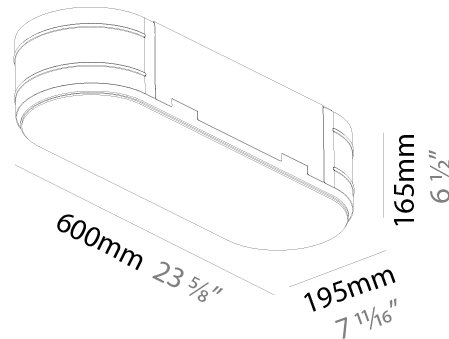

GENERAL

Series: Smoothy
Subseries: Smoothline
Partner: Prolicht
Division: Architectural
Installation: Trimless
Product Type: Ceiling Recessed
Mounting Location: Ceiling
Light Distribution: Direct

PHYSICAL

Shape: Oval
Length (mm): 600
Length (in): 23 5/8
Width (mm): 195
Width (in): 7 11/16
Depth (mm): 165
Depth (in): 6 1/2
Ceiling Thickness (mm): 10 / 12.5 / 15 / 25 / 30
Ceiling Thickness (in): 3/8 or 1/2 or 9/16 or 1 or 1 3/16
Min. Recessing Depth (mm): 180
Min. Recessing Depth (in): 7 1/16
Weight (kg): 3.8
Weight (lbs): 7.6
Diffuser: PMMA - Opal
Fixture Material: Extruded Aluminum / Steel
Cut-out Measurements: 635mm / 25" x 230mm / 9 1/16"
Upon Request: Unique Sizes Unique Ceiling Thickness Unique Mounting Depth Spot Inserts

ELECTRICAL

Lamp Type: LED (Zhaga Standard)
Input Wattage (W): 20.5
Total Output Wattage (W): 18
Dimming: Tri-Mode (Non-Dimming and Phase Dimming (120Vac only) and 0-10V Dimming)
Driver Included: Yes
Driver Location: Integrated
Driver Type: Constant Current - Universal
Driver Class: Class 2
Input Voltage (V): 120 - 277
Constant Current (MA): 500

LED

Color Temperature (°K): 3000 / 4000
Max. Delivered Lumen (lm): 1560 / 1710
CRI: >80 CRI
Lamp Life (hrs): 50000
Upon Request: Other CCT available

OPTICAL

RATINGS AND CERTIFICATIONS

Certified By: Certified for North American Standards
IP rating: IP20

PROJECT
TYPE
SPECIFIER
QUANTITY
DATE

635mm x 230mm
25" x 9 1/16"

10 | 12 1/2 | 15 | 25 | 30mm
3/8" | 1/2" | 9/16" | 1" | 3/16"