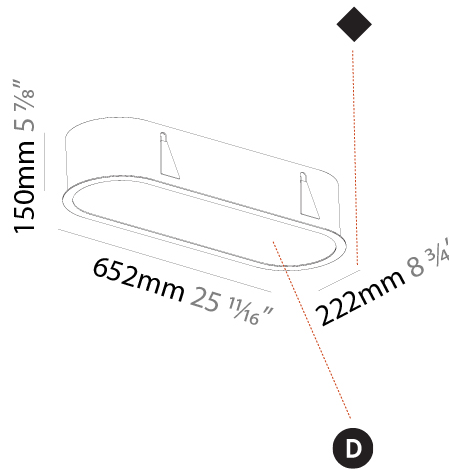

PHYSICAL

Shape: Oval
Length (mm): 652
Length (in): 25 11/16
Width (mm): 222
Width (in): 8 3/4
Depth (mm): 150
Depth (in): 5 7/8
Ceiling Thickness (mm): 10 / 12.5 / 15 / 25
Ceiling Thickness (in): 3/8 or 1/2 or 9/16 or 1
Min. Recessing Depth (mm): 160
Min. Recessing Depth (in): 6 5/16
Weight (kg): 4.033
Weight (lbs): 8.87
Diffuser: PMMA - Opal or Micro-Prism
Fixture Finish: SSR / BKV / CWI / CRY / HAB / UFT / ITA / RUA / FTG / MYG / LOD / PUS / FRO / FUP / KIA / POP / BLS / SPG / MEY / GOH / CHC / COM / ABZ / JAG / OBR / MOS / ROR
Fixture Material: Extruded Aluminum / Steel
Cut-out Measurements: 635mm / 25" x 205mm / 8 1/16"

ELECTRICAL

Lamp Type: LED (Zhaga Standard)
Input Wattage (W): 21
Total Output Wattage (W): 18
Dimming: Tri-Mode (Non-Dimming and Phase Dimming (120Vac only) and 0-10V Dimming)
Driver Included: Yes
Driver Location: Integrated
Driver Type: Constant Current - Universal
Driver Class: Class 2
Input Voltage (V): 120 - 277
Constant Current (MA): 500

LED

Color Temperature (°K): 3000 / 4000
Max. Delivered Lumen (lm): 1430 / 1570
CRI: >80 CRI
Lamp Life (hrs): 50000
Upon Request: Other CCT available

OPTICAL

RATINGS AND CERTIFICATIONS

Certified By: Certified for North American Standards
IP rating: IP20

PROJECT
TYPE
SPECIFIER
QUANTITY
DATE