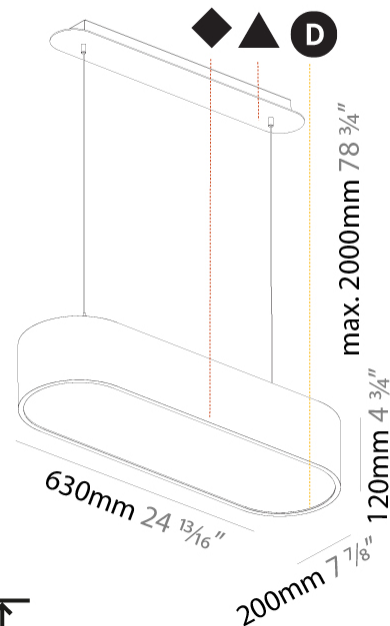

GENERAL

Series: Smoothy
Subseries: Smoothline
Partner: Prolicht
Division: Architectural
Installation: Suspension
Product Type: Pendant
Mounting Location: Ceiling
Light Distribution: Direct

PHYSICAL

Shape: Oval
Length (mm): 630
Length (in): 24 13/16
Width (mm): 200
Width (in): 7 7/8
Height (mm): 120
Height (in): 4 3/4
Max. Overall Height (mm): 2120
Max. Overall Height (in): 82 1/2
Weight (kg): 5.043
Weight (lbs): 11.40
Diffuser: PMMA - Opal or Micro-Prism
Fixture Finish: SSR / BKV / CWI / CRY / HAB / UFT / ITA / RUA / FTG / MYG / LOD / PUS / FRO / FUP / KIA / POP / BLS / SPG / MEY / GOH / CHC / COM / ABZ / JAG / OBR / MOS / ROR
Fixture Material: Extruded Aluminum / Steel
Cable Details: 2000mm / 78 3/4"

ELECTRICAL

Lamp Type: LED (Zhaga Standard)
Input Wattage (W): 21
Total Output Wattage (W): 18
Dimming: Tri-Mode (Non-Dimming and Phase Dimming (120Vac only) and 0-10V Dimming)
Driver Included: Yes
Driver Location: Integrated
Driver Type: Constant Current - Universal
Driver Class: Class 2
Input Voltage (V): 120 - 277
Constant Current (MA): 500

LED

Number of LEDs: 6 x 3W
Color Temperature (°K): 3000 / 4000
Max. Delivered Lumen (lm): 1530 / 1680
Lamp Life (hrs): 50000
Upon Request: Other CCT available

OPTICAL

RATINGS AND CERTIFICATIONS

Certified By: Certified for North American Standards
IP rating: IP20