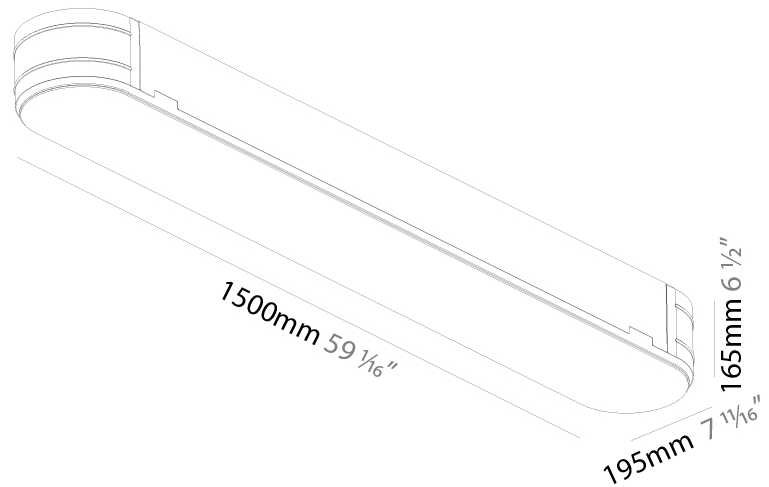

GENERAL

Series: Smoothy
Subseries: Smoothline
Partner: Prolicht
Division: Architectural
Installation: Trimless
Product Type: Ceiling Recessed
Mounting Location: Ceiling
Light Distribution: Direct

PHYSICAL

Shape: Oval
Length (mm): 1500
Length (in): 59 1/16
Width (mm): 195
Width (in): 7 11/16
Depth (mm): 165
Depth (in): 6 1/2
Ceiling Thickness (mm): 10 / 12.5 / 15 / 25 / 30
Ceiling Thickness (in): 3/8 or 1/2 or 9/16 or 1 or 1 3/16
Min. Recessing Depth (mm): 180
Min. Recessing Depth (in): 7 1/16
Weight (kg): 9.4
Weight (lbs): 20.68
Diffuser: PMMA - Opal
Fixture Material: Extruded Aluminum / Steel
Cut-out Measurements: 1535mm / 60 7/16" x 230mm / 9 1/16"
Upon Request: Unique Sizes Unique Ceiling Thickness Unique Mounting Depth Spot Inserts

ELECTRICAL

Lamp Type: LED (Zhaga Standard)
Input Wattage (W): 52.5
Total Output Wattage (W): 45
Dimming: [Tri-Mode (Non-Dimming and Phase Dimming (120Vac only) and 0-10V Dimming)](#)
Driver Included: Yes
Driver Location: Integrated
Driver Type: Constant Current - Universal
Driver Class: Class 2
Input Voltage (V): 120 - 277
Constant Current (MA): 500

LED

[Color Temperature (°K): 3000 / 4000](#)
Max. Delivered Lumen (lm): 3890 / 4280
CRI: >80 CRI
Lamp Life (hrs): 50000
Upon Request: Other CCT available

OPTICAL

RATINGS AND CERTIFICATIONS

Certified By: Certified for North American Standards
IP rating: IP20

PROJECT
TYPE
SPECIFIER
QUANTITY
DATE

1535mm x 230mm
60 7/16" x 9 1/16"

10 | 12 1/2 | 15 | 25 | 30mm
3/8" | 1/2" | 9/16" | 1" | 1 3/16"