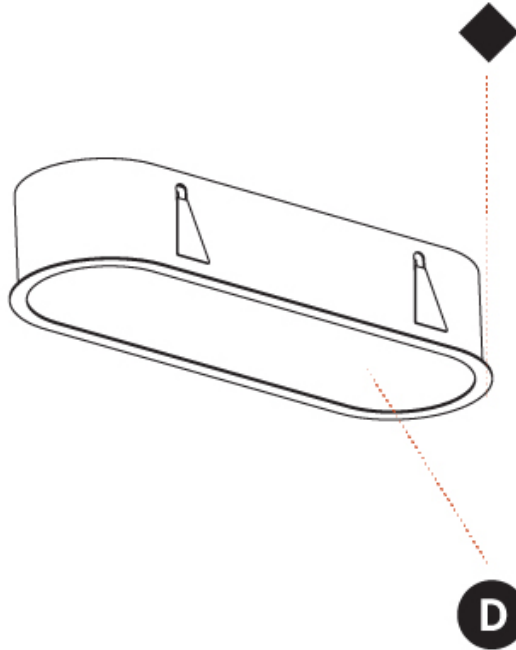

SMOOTHLINE RECESSED

A37749-

PROJECT	_____
TYPE	_____
SPECIFIER	_____
QUANTITY	_____
DATE	_____

A