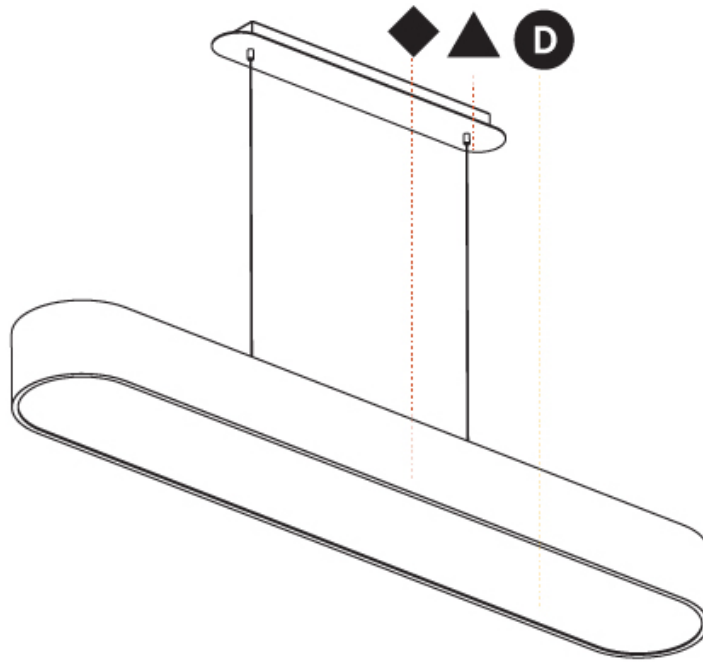

SMOOTHLINE SUSPENSION

A30271-

PROJECT _____

TYPE _____

SPECIFIER _____

QUANTITY _____

DATE _____