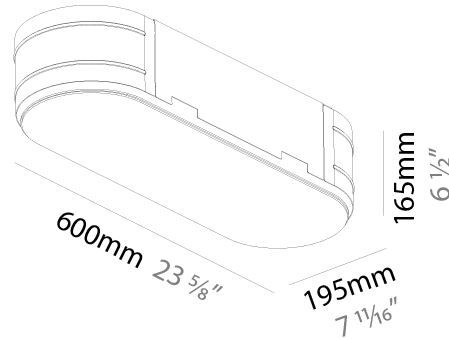

GENERAL

Series: Smoothy
Subseries: Smoothline
Brand: Prolicht
Division: Architectural
Mounting Type: Trimless
Mounting Location: Ceiling
Subcategory: Ambient

PHYSICAL

Shape: Oval
Length (mm): 600
Length (in): 23 5/8
Width (mm): 195
Width (in): 7 11/16
Depth (mm): 165
Depth (in): 6 1/2
Ceiling Thickness (mm): 10 / 12.5 / 15 / 25 / 30
Ceiling Thickness (in): 3/8 or 1/2 or 9/16 or 1 or 1 3/16
Min. Recessing Depth (mm): 180
Min. Recessing Depth (in): 7 1/16
Light Distribution: Direct
Weight (kg): 3.8
Weight (lbs): 7.6
Diffuser: PMMA - Opal
Fixture Material: Extruded Aluminum / Steel
Cut-out Measurements: 635mm / 25" x 230mm / 9 1/16"
Upon Request: Unique Sizes Unique Ceiling Thickness Unique Mounting Depth Spot Inserts

ELECTRICAL

Lamp Type: LED (Zhaga Standard)
Input Wattage (W): 20.5
Total Output Wattage (W): 18
Dimming: Tri-Mode (Non-Dimming and Phase Dimming (120Vac only) and 0-10V Dimming)
Driver Included: Yes
Driver Location: Integrated
Driver Type: Constant Current - Universal
Driver Class: Class 2
Input Voltage (V): 120 - 277
Constant Current (MA): 500

LED

Color Temperature (°K): 3000 / 3500 / 4000
Max. Delivered Lumen (lm): 1560 / 1635 / 1710
CRI: >80 CRI
Lamp Life (hrs): 50000
Upon Request: RGB-W Tunable White Special Color Temperature CRI90

OPTICAL

RATINGS AND CERTIFICATIONS

Certified By: Certified for North American Standards
IP rating: IP20

PROJECT
TYPE
SPECIFIER
QUANTITY
DATE

635mm x 230mm
25" x 9 1/16"

10 | 12 1/2 | 15 | 25 | 30mm
3/8" | 1/2" | 9/16" | 1" | 3/16"