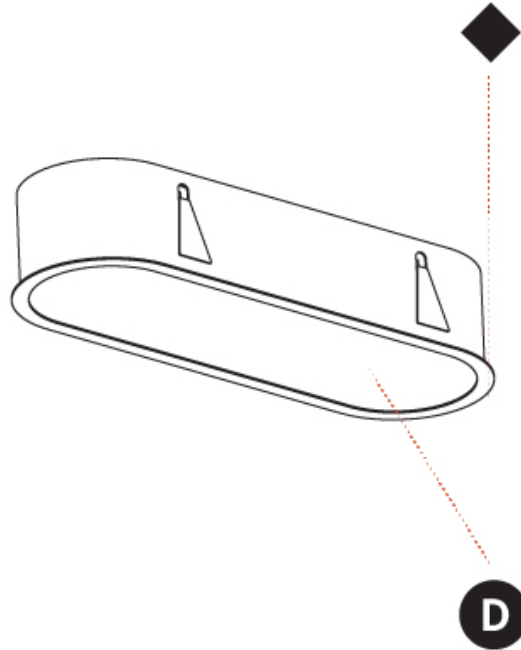

635mm x 205mm
25" x 8 1/16"

10 - 25mm
3/8" - 1"

160mm
6 5/16"

SMOOTHLINE RECESSED

A37749-

PROJECT	_____
TYPE	_____
SPECIFIER	_____
QUANTITY	_____
DATE	_____

SMOOTHLINE RECESSED

A37756-

GENERAL

Series: Smoothy
 Subseries: Smoothline
 Brand: Prolicht
 Division: Architectural
 Mounting Type: Recessed
 Mounting Location: Ceiling
 Subcategory: Ambient

PHYSICAL

Shape: Oval
 Length (mm): 952
 Length (in): 37 1/2
 Width (mm): 222
 Width (in): 8 3/4
 Depth (mm): 150
 Depth (in): 5 7/8
 Ceiling Thickness (mm): 10 / 12.5 / 15 / 25
 Ceiling Thickness (in): 3/8 or 1/2 or 9/16 or 1
 Min. Recessing Depth (mm): 160
 Min. Recessing Depth (in): 6 5/16
 Light Distribution: Direct
 Weight (kg): 5.93
 Weight (lbs): 13.05
 Diffuser: PMMA - Opal or Micro-Prism
 Fixture Finish: SSR / BKV / CWI / CRY / HAB / UFT / ITA / RUA / FTG / MYG / LOD / PUS / FRO / FUP / KIA / POP / BLS / SPG / MEY / GOH / GUM / CHC / COM / ABZ / JAG / OBR / MOS / ROR
 Fixture Material: Extruded Aluminum / Steel
 Cut-out Measurements: 935mm / 36 13/16" x 205mm / 8 1/16"