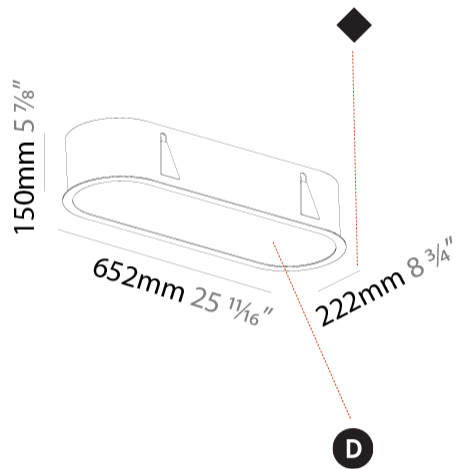

GENERAL

Series: Smoothy
Subseries: Smoothline
Brand: Prolicht
Division: Architectural
Mounting Type: Recessed
Mounting Location: Ceiling
Subcategory: Ambient

PHYSICAL

Shape: Oval
Length (mm): 652
Length (in): 25 11/16
Width (mm): 222
Width (in): 8 3/4
Depth (mm): 150
Depth (in): 5 7/8
Ceiling Thickness (mm): 10 / 12.5 / 15 / 25
Ceiling Thickness (in): 3/8 or 1/2 or 9/16 or 1
Min. Recessing Depth (mm): 160
Min. Recessing Depth (in): 6 5/16
Light Distribution: Direct
Weight (kg): 4.033
Weight (lbs): 8.87
Diffuser: PMMA - Opal or Micro-Prism
Fixture Finish: SSR / BKV / CWI / CRY / HAB / UFT / ITA / RUA / FTG / MYG / LOD / PUS / FRO / FUP / KIA / POP / BLS / SPG / MEY / GOH / GUM / CHC / COM / ABZ / JAG / OBR / MOS / ROR
Fixture Material: Extruded Aluminum / Steel
Cut-out Measurements: 635mm / 25" x 205mm / 8 1/16"

635mm x 205mm
25" x 8 1/16"

10 - 25mm
3/8" - 1"

160mm
6 5/16"

SMOOTHLINE RECESSED

A37749-

PROJECT	_____
TYPE	_____
SPECIFIER	_____
QUANTITY	_____
DATE	_____

SMOOTHLINE RECESSED

A37756-

GENERAL

Series: Smoothy
 Subseries: Smoothline
 Brand: Prolicht
 Division: Architectural
 Mounting Type: Recessed
 Mounting Location: Ceiling
 Subcategory: Ambient

PHYSICAL

Shape: Oval
 Length (mm): 952
 Length (in): 37 1/2
 Width (mm): 222
 Width (in): 8 3/4
 Depth (mm): 150
 Depth (in): 5 7/8
 Ceiling Thickness (mm): 10 / 12.5 / 15 / 25
 Ceiling Thickness (in): 3/8 or 1/2 or 9/16 or 1
 Min. Recessing Depth (mm): 160
 Min. Recessing Depth (in): 6 5/16
 Light Distribution: Direct
 Weight (kg): 5.93
 Weight (lbs): 13.05
 Diffuser: PMMA - Opal or Micro-Prism
 Fixture Finish: SSR / BKV / CWI / CRY / HAB / UFT / ITA / RUA / FTG / MYG / LOD / PUS / FRO / FUP / KIA / POP / BLS / SPG / MEY / GOH / GUM / CHC / COM / ABZ / JAG / OBR / MOS / ROR
 Fixture Material: Extruded Aluminum / Steel
 Cut-out Measurements: 935mm / 36 13/16" x 205mm / 8 1/16"