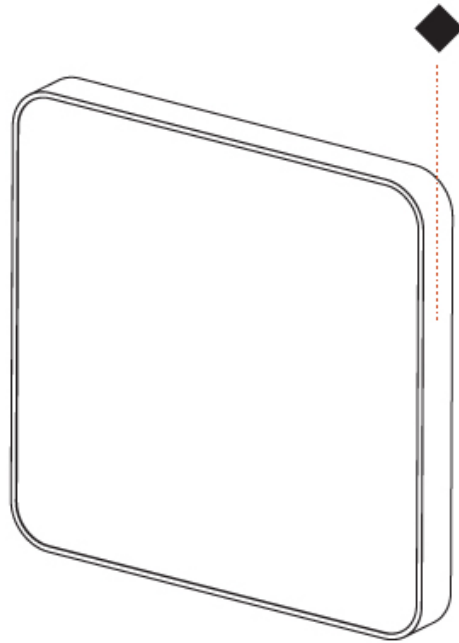

SMOOTHY FLAT SURFACE

A3D052-

PROJECT

TYPE

SPECIFIER

QUANTITY

DATE