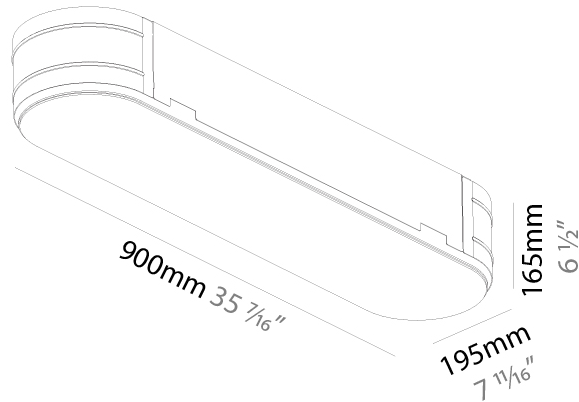

GENERAL

Series: Smoothy
Subseries: Smoothline
Brand: Prolicht
Division: Architectural
Mounting Type: Trimless
Mounting Location: Ceiling
Subcategory: Ambient

PHYSICAL

Shape: Oval
Length (mm): 900
Length (in): 35 7/16
Width (mm): 195
Width (in): 7 13/16
Depth (mm): 165
Depth (in): 6 1/2
Ceiling Thickness (mm): 10 / 12.5 / 15 / 25 / 30
Ceiling Thickness (in): 3/8 or 1/2 or 9/16 or 1 or 1 3/16
Min. Recessing Depth (mm): 180
Min. Recessing Depth (in): 7 1/16
Light Distribution: Direct
Weight (kg): 5.756
Weight (lbs): 12.66
Diffuser: PMMA - Opal
Fixture Material: Extruded Aluminum / Steel
Cut-out Measurements: 935mm / 36 15/16" x 230mm / 9 1/16"
Upon Request: Unique Sizes Unique Ceiling Thickness Unique Mounting Depth Spot Inserts

ELECTRICAL

Lamp Type: LED (Zhaga Standard)
Input Wattage (W): 31.5
Total Output Wattage (W): 27
Dimming: [Tri-Mode (Non-Dimming and Phase Dimming (120Vac only) and 0-10V Dimming)](#)
Driver Included: Yes
Driver Location: Integrated
Driver Type: Constant Current - Universal
Driver Class: Class 2
Input Voltage (V): 120 - 277
Constant Current (mA): 500

LED

[Color Temperature (*K): 3000 / 3500 / 4000](#)
Max. Delivered Lumen (lm): 2340 / 2518 / 2570
CRI: >80 CRI
Lamp Life (hrs): 50000
Upon Request: RGB-W Tunable White Special Color Temperature CRI90

OPTICAL

RATINGS AND CERTIFICATIONS

Certified By: Certified for North American Standards
IP rating: IP20

PROJECT
TYPE
SPECIFIER
QUANTITY
DATE

935mm x 230mm
36 13/16" x 9 1/16"

10 | 12 1/2 | 15 | 25 | 30mm
3/8" | 1/2" | 9/16" | 1" | 3/16"