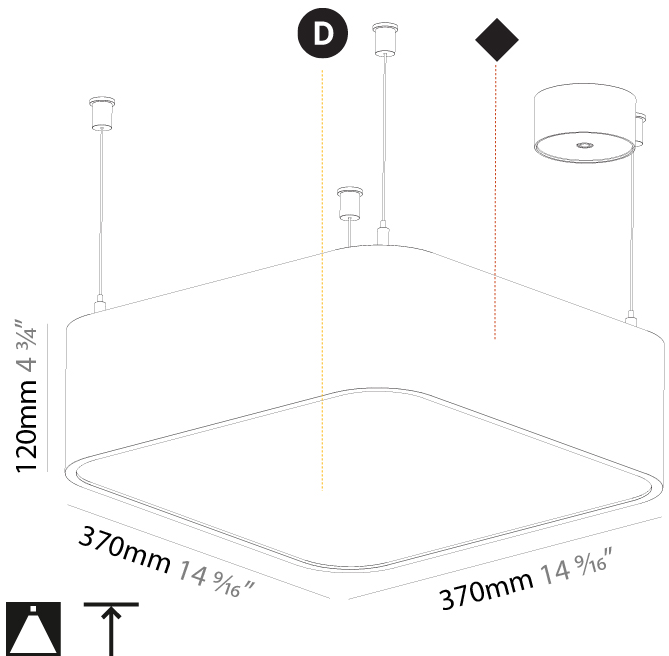

GENERAL

Series: Smoothy
Subseries: Smoothy Standard
Brand: Prolight
Division: Architectural
Mounting Type: Suspension
Mounting Location: Ceiling
Subcategory: Ambient

PHYSICAL

Shape: Square
Length (mm): 370
Length (in): 14 ³/₁₆"
Width (mm): 370
Width (in): 14 ³/₁₆"
Height (mm): 120
Height (in): 4 ³/₄"
Max. Overall Height (mm): 2120
Max. Overall Height (in): 83 ⁷/₁₆"
Light Distribution: Direct
Weight (kg): 4.15
Weight (lbs): 9.13
Diffuser: PMMA - Opal or Micro-Prism
Fixture Finish: SSR / BKV / CWI / CRY / HAB / UFT / ITA / RUA / FTG / MYG / LOD / PUS / FRO / FUP / KIA / POP / BLS / SPG / MEY / GOH / GUM / CHC / COM / ABZ / JAG / OBR / MOS / ROR
Fixture Material: Extruded Aluminum / Steel
Cable Details: 2000mm / 78 3/4"

ELECTRICAL

Lamp Type: LED (Zhaga Standard)
Input Wattage (W): 12
Total Output Wattage (W): 10
Dimming: Non-Dimmable
Driver Included: Yes
Driver Location: Integrated
Driver Type: Constant Current - Universal
Driver Class: Class 2
Input Voltage (V): 120 - 277
Constant Current (mA): 350
Upon Request: (Not included - see components) Integral: 0-10Vdc dimming / Phase dimming 120Vac only

LED

Color Temperature (°K): 3000 / 3500 / 4000
Max. Delivered Lumen (lm): 1380 / 1401 / 1430
CRI: >80 CRI
Efficiency (%): 82.7
Lamp Life (hrs): 50000

OPTICAL

RATINGS AND CERTIFICATIONS

Certified By: Certified for North American Standards
IP rating: IP20