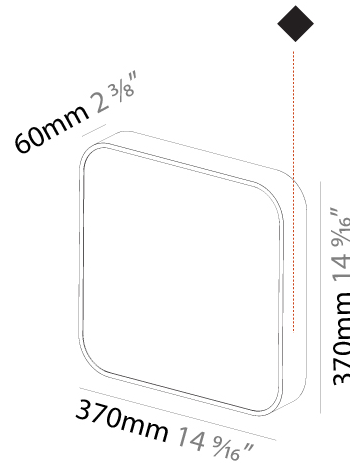

GENERAL

Series: Smoothy
Subseries: Smoothy Flat
Brand: Prolight
Division: Architectural
Mounting Type: Surface
Mounting Location: Ceiling
Subcategory: Ambient

PHYSICAL

Shape: Square
Length (mm): 370
Length (in): 14 9/16
Height (mm): 370
Depth (mm): 60
Height (in): 14 9/16
Depth (in): 2 3/8
Light Distribution: Direct
Weight (kg): 3.16
Weight (lbs): 6.94
Diffuser: PMMA - Opal
Fixture Finish: SSR / BKV / CWI / CRY / HAB / UFT / ITA / RUA / FTG / MYG / LOD / PUS / FRO / FUP / KIA / POP / BLS / SPG / MEY / GOH / GUM / CHC / COM / ABZ / JAG / OBR / MOS / ROR
Fixture Material: Extruded Aluminum / Steel

ELECTRICAL

Lamp Type: LED (Zhaga Standard)
Input Wattage (W): 13.2
Total Output Wattage (W): 12
Dimming: Non-Dimmable
Driver Included: Yes
Driver Location: Integrated
Driver Type: Constant Current - Universal
Driver Class: Class 2
Input Voltage (V): 120 - 277
Constant Current (MA): 350
Upon Request: (Not included - see components) Integral: 0-10Vdc dimming / Phase dimming 120Vac only

LED

Color Temperature (°K): 3000 / 3500 / 4000
Max. Delivered Lumen (lm): 1200 / 1225 / 1250
CRI: >80 CRI
Lamp Life (hrs): 50000

OPTICAL

RATINGS AND CERTIFICATIONS

Certified By: Certified for North American Standards
IP rating: IP20

PROJECT
TYPE
SPECIFIER
QUANTITY
DATE