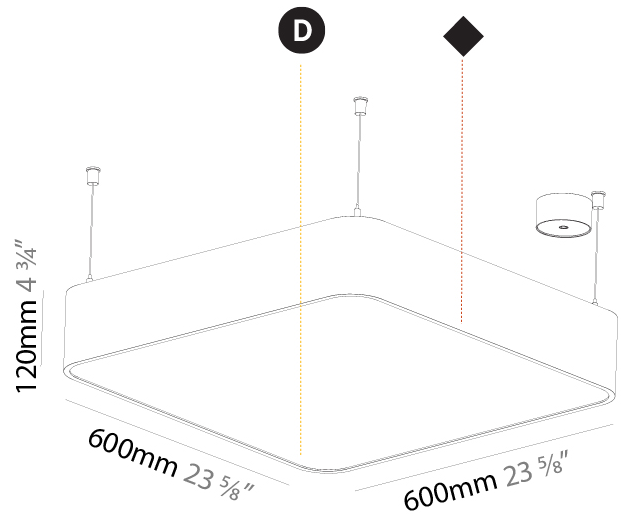

GENERAL

Series: Smoothy
Subseries: Smoothy Standard
Brand: Prolicht
Division: Architectural
Mounting Type: Suspension
Mounting Location: Ceiling
Subcategory: Ambient

PHYSICAL

Shape: Square
Length (mm): 600
Length (in): 23 5/8
Width (mm): 600
Width (in): 23 5/8
Height (mm): 120
Height (in): 4 3/4
Max. Overall Height (mm): 2120mm / 83-7/16
Max. Overall Height (in): 83 7/16
Light Distribution: Direct
Weight (kg): 10.86
Weight (lbs): 23.94
Diffuser: [PMMA - Opal or Micro-Prism](#)
Fixture Finish: [SSR / BKV / CWI / CRY / HAB / UFT / ITA / RUA / FTG / MYG / LOD / PUS / FRO / FUP / KIA / POP / BLS / SPG / MEY / GOH / GUM / CHC / COM / ABZ / JAG / OBR / MOS / ROR](#)
Fixture Material: [Extruded Aluminum / Steel](#)
Cable Details: 2000mm / 78 3/4"

ELECTRICAL

Lamp Type: LED (Zhaga Standard)
Input Wattage (W): 50
Total Output Wattage (W): 45
Dimming: [Non-Dimmable](#)
Driver Included: Yes
Driver Location: Integrated
Driver Type: Constant Current - Universal
Driver Class: Class 2
Input Voltage (V): 120 - 277
Constant Current (MA): 350
Upon Request: (Not included - see components) Integral: 0-10Vdc dimming / Phase dimming 120Vac only

LED

[Color Temperature (°K): 3000 / 3500 / 4000](#)
Max. Delivered Lumen (lm): 5520 / 5606 / 5720
CRI: >80 CRI
Efficiency (%): 82.7
Lamp Life (hrs): 50000

OPTICAL

RATINGS AND CERTIFICATIONS

Certified By: Certified for North American Standards
IP rating: IP20